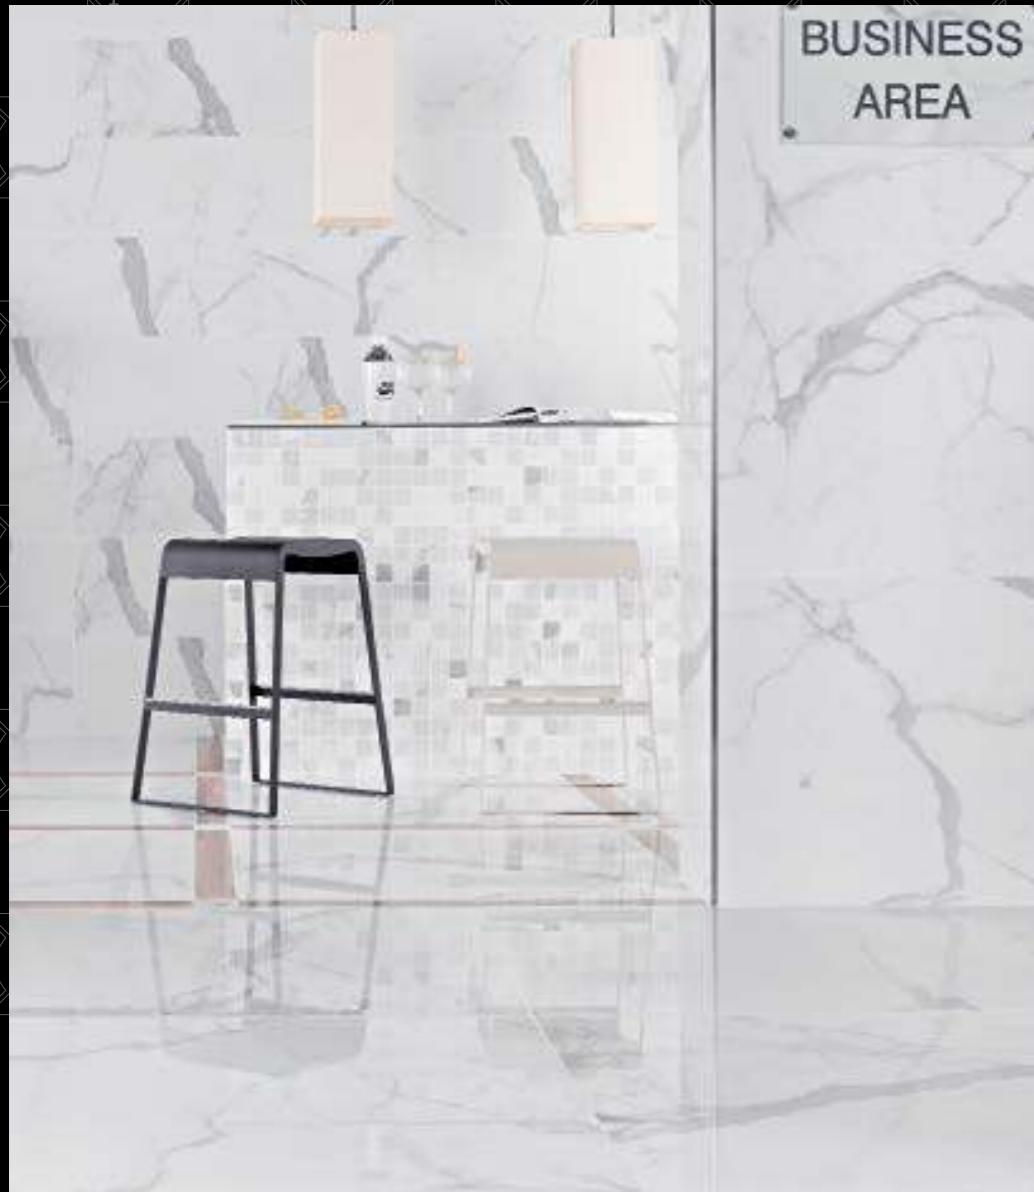

METROPOLITAN-B/90x90/EP METROPOLITAN-B/60x120 EP METROPOLITAN-B/30x60 EP
D.METROPOLITAN-B/5 L.MOPANE-M/EP T.METROPOLITAN-B/EP ACERO/120

BUSINESS
AREA