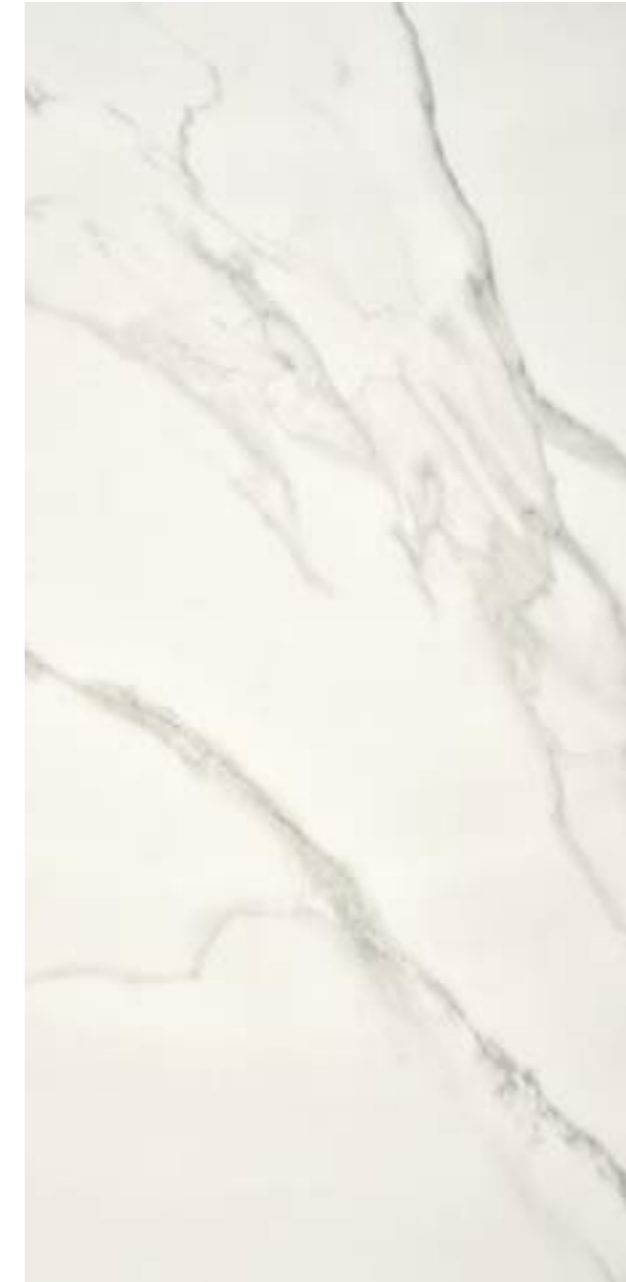

Wall & Floor | Lumiere Natural PUL Rect. 60X120cm - 24"X47"

WEBSITE

LUMIERE
PORCELAIN TILE

NATURAL

WHITE

TECHNICAL INFORMATION	
SHADE VARIATION:	V3
RELIEF:	NO
GRAPHIC DEVELOPMENT:	
60X120 24"X47" RECT	13 FACES

304
—
305

PORCELAIN TILE RECT.
POLISHED

COLOR	60X120CM - 24"X47"
NATURAL	CASICS
WHITE	CASICS

Wall | Lumiere White MT Rect. 60X120cm · 24"X47"
Floor | Lumiere White MT Rect. 100X100cm · 40"X40"

WEBSITE

LUMIERE
 PORCELAIN TILE

NATURAL

WHITE

TECHNICAL INFORMATION

SHADE VARIATION: V3

SLIP RESISTANCE:

MATT C1 / R9A

RELIEF: NO

GRAPHIC DEVELOPMENT: