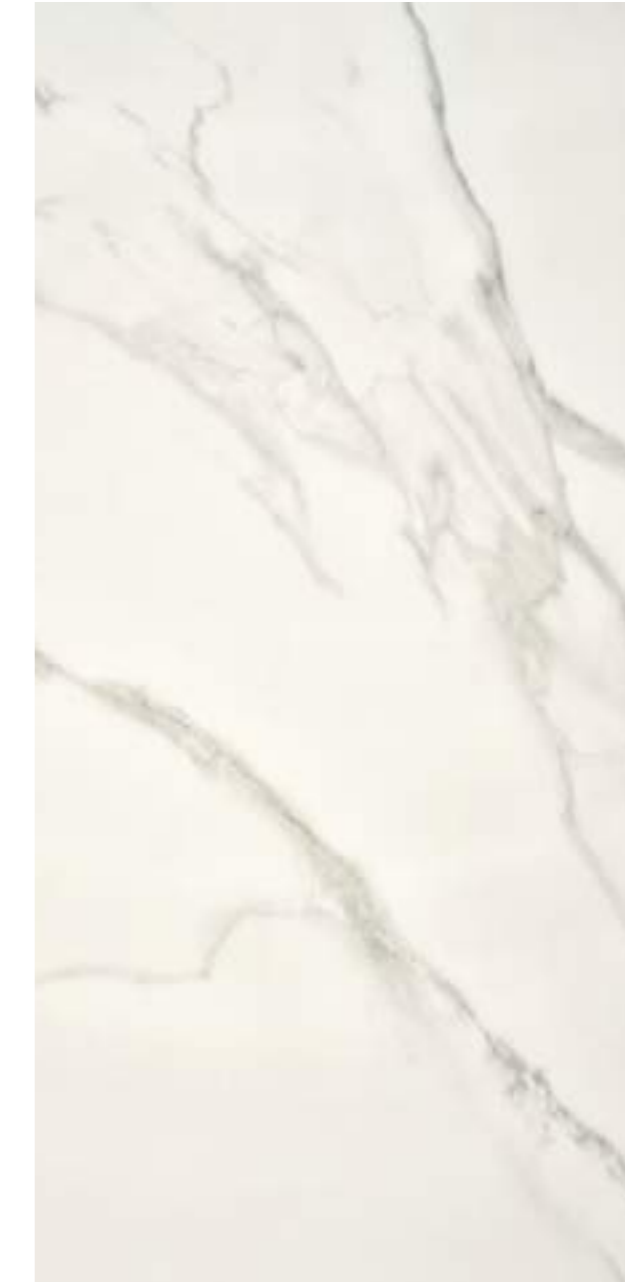

NATURAL

WHITE

TECHNICAL INFORMATION

SHADE VARIATION: V3

SLIP RESISTANCE:

MATT C1 / R9A

RELIEF: NO

GRAPHIC DEVELOPMENT:

Wall | Lumiere White SAT Rect. 30X60cm · 12”X24”
Floor | Lumiere White SAT Rect. 60X60cm · 24”X24”

WEBSITE

LUMIERE
 PORCELAIN CLAY TILE

NATURAL

WHITE

TECHNICAL INFORMATION	
SHADE VARIATION:	V3
RELIEF:	NO
GRAPHIC DEVELOPMENT:	
60x120 24”X47” RECT	13 FACES
30x60 12”X24” RECT	19 FACES