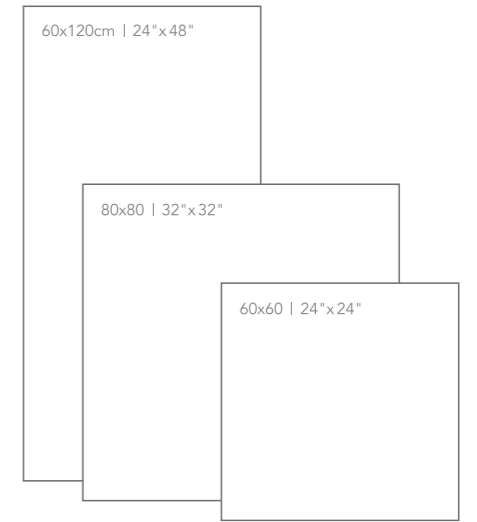

TİTAN SEMILAP Bej | Beige
60x120cm | 24"x48"
80x80 | 32"x32"
60x60 | 24"x24"

ÜRÜN KUTU | PALET BİLGİLERİ

ÜRÜN GRUBU	Boyut (cm)	Kalınlık (cm)	Adet / Kutu	m² / Kutu	m² / Palet	Kutu / Palet	Kg / Kutu	Palet Ebadı (cm)
TG	60*60	1,00	4	1,44	43,20	30	30,00	80*120
TG	80*80	1,00	2	1,28	51,20	40	30,00	90*120
TG	60*120	1,00	2	1,44	46,08	32	32,00	90*130

ÜRÜN KUTU | PALET BİLGİLERİ

ÜRÜN GRUBU	Boyut (cm)	Kalınlık (cm)	Adet / Kutu	m² / Kutu	m² / Palet	Kutu / Palet	Kg / Kutu	Palet Ebadı (cm)
TG	60*60	1,00	4	1,44	43,20	30	30,00	80*120
TG	80*80	1,00	2	1,28	51,20	40	30,00	90*120
TG	60*120	1,00	2	1,44	46,08	32	32,00	90*130