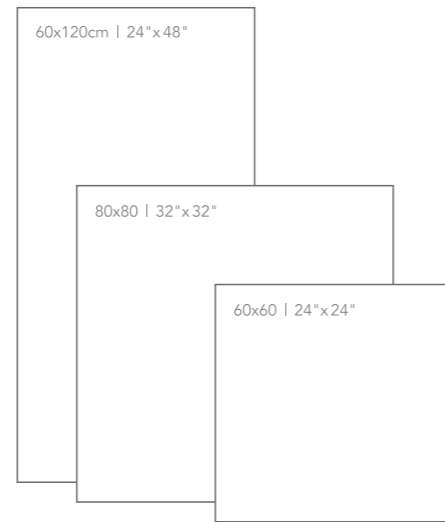

ÜRÜN KUTU | PALET BİLGİLERİ

ÜRÜN GRUBU	Boyut (cm)	Kalınlık (cm)	Adet / Kutu	m² / Kutu	m² / Palet	Kutu / Palet	Kg / Kutu	Palet Ebadı (cm)
TG	60*60	1,00	4	1,44	43,20	30	30,00	80*120
TG	80*80	1,00	2	1,28	51,20	40	30,00	90*120
TG	60*120	1,00	2	1,44	46,08	32	32,00	90*130

ÜRÜN KUTU | PALET BİLGİLERİ

ÜRÜN GRUBU	Boyut (cm)	Kalınlık (cm)	Adet / Kutu	m² / Kutu	m² / Palet	Kutu / Palet	Kg / Kutu	Palet Ebadı (cm)
TG	60*60	1,00	4	1,44	43,20	30	30,00	80*120
TG	80*80	1,00	2	1,28	51,20	40	30,00	90*120
TG	60*120	1,00	2	1,44	46,08	32	32,00	90*130