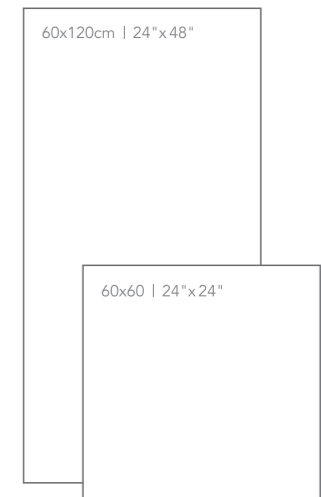

ALANYA Bej|Beige
60x120cm | 24"x48"
60x60 | 24"x24"

ALANYA Gri|Grey
60x120cm | 24"x48"
60x60 | 24"x24"

ALANYA Kahve|Brown
60x120cm | 24"x48"
60x60 | 24"x24"

ALANYA Antrasit|Anthracite
60x120cm | 24"x48"
60x60 | 24"x24"