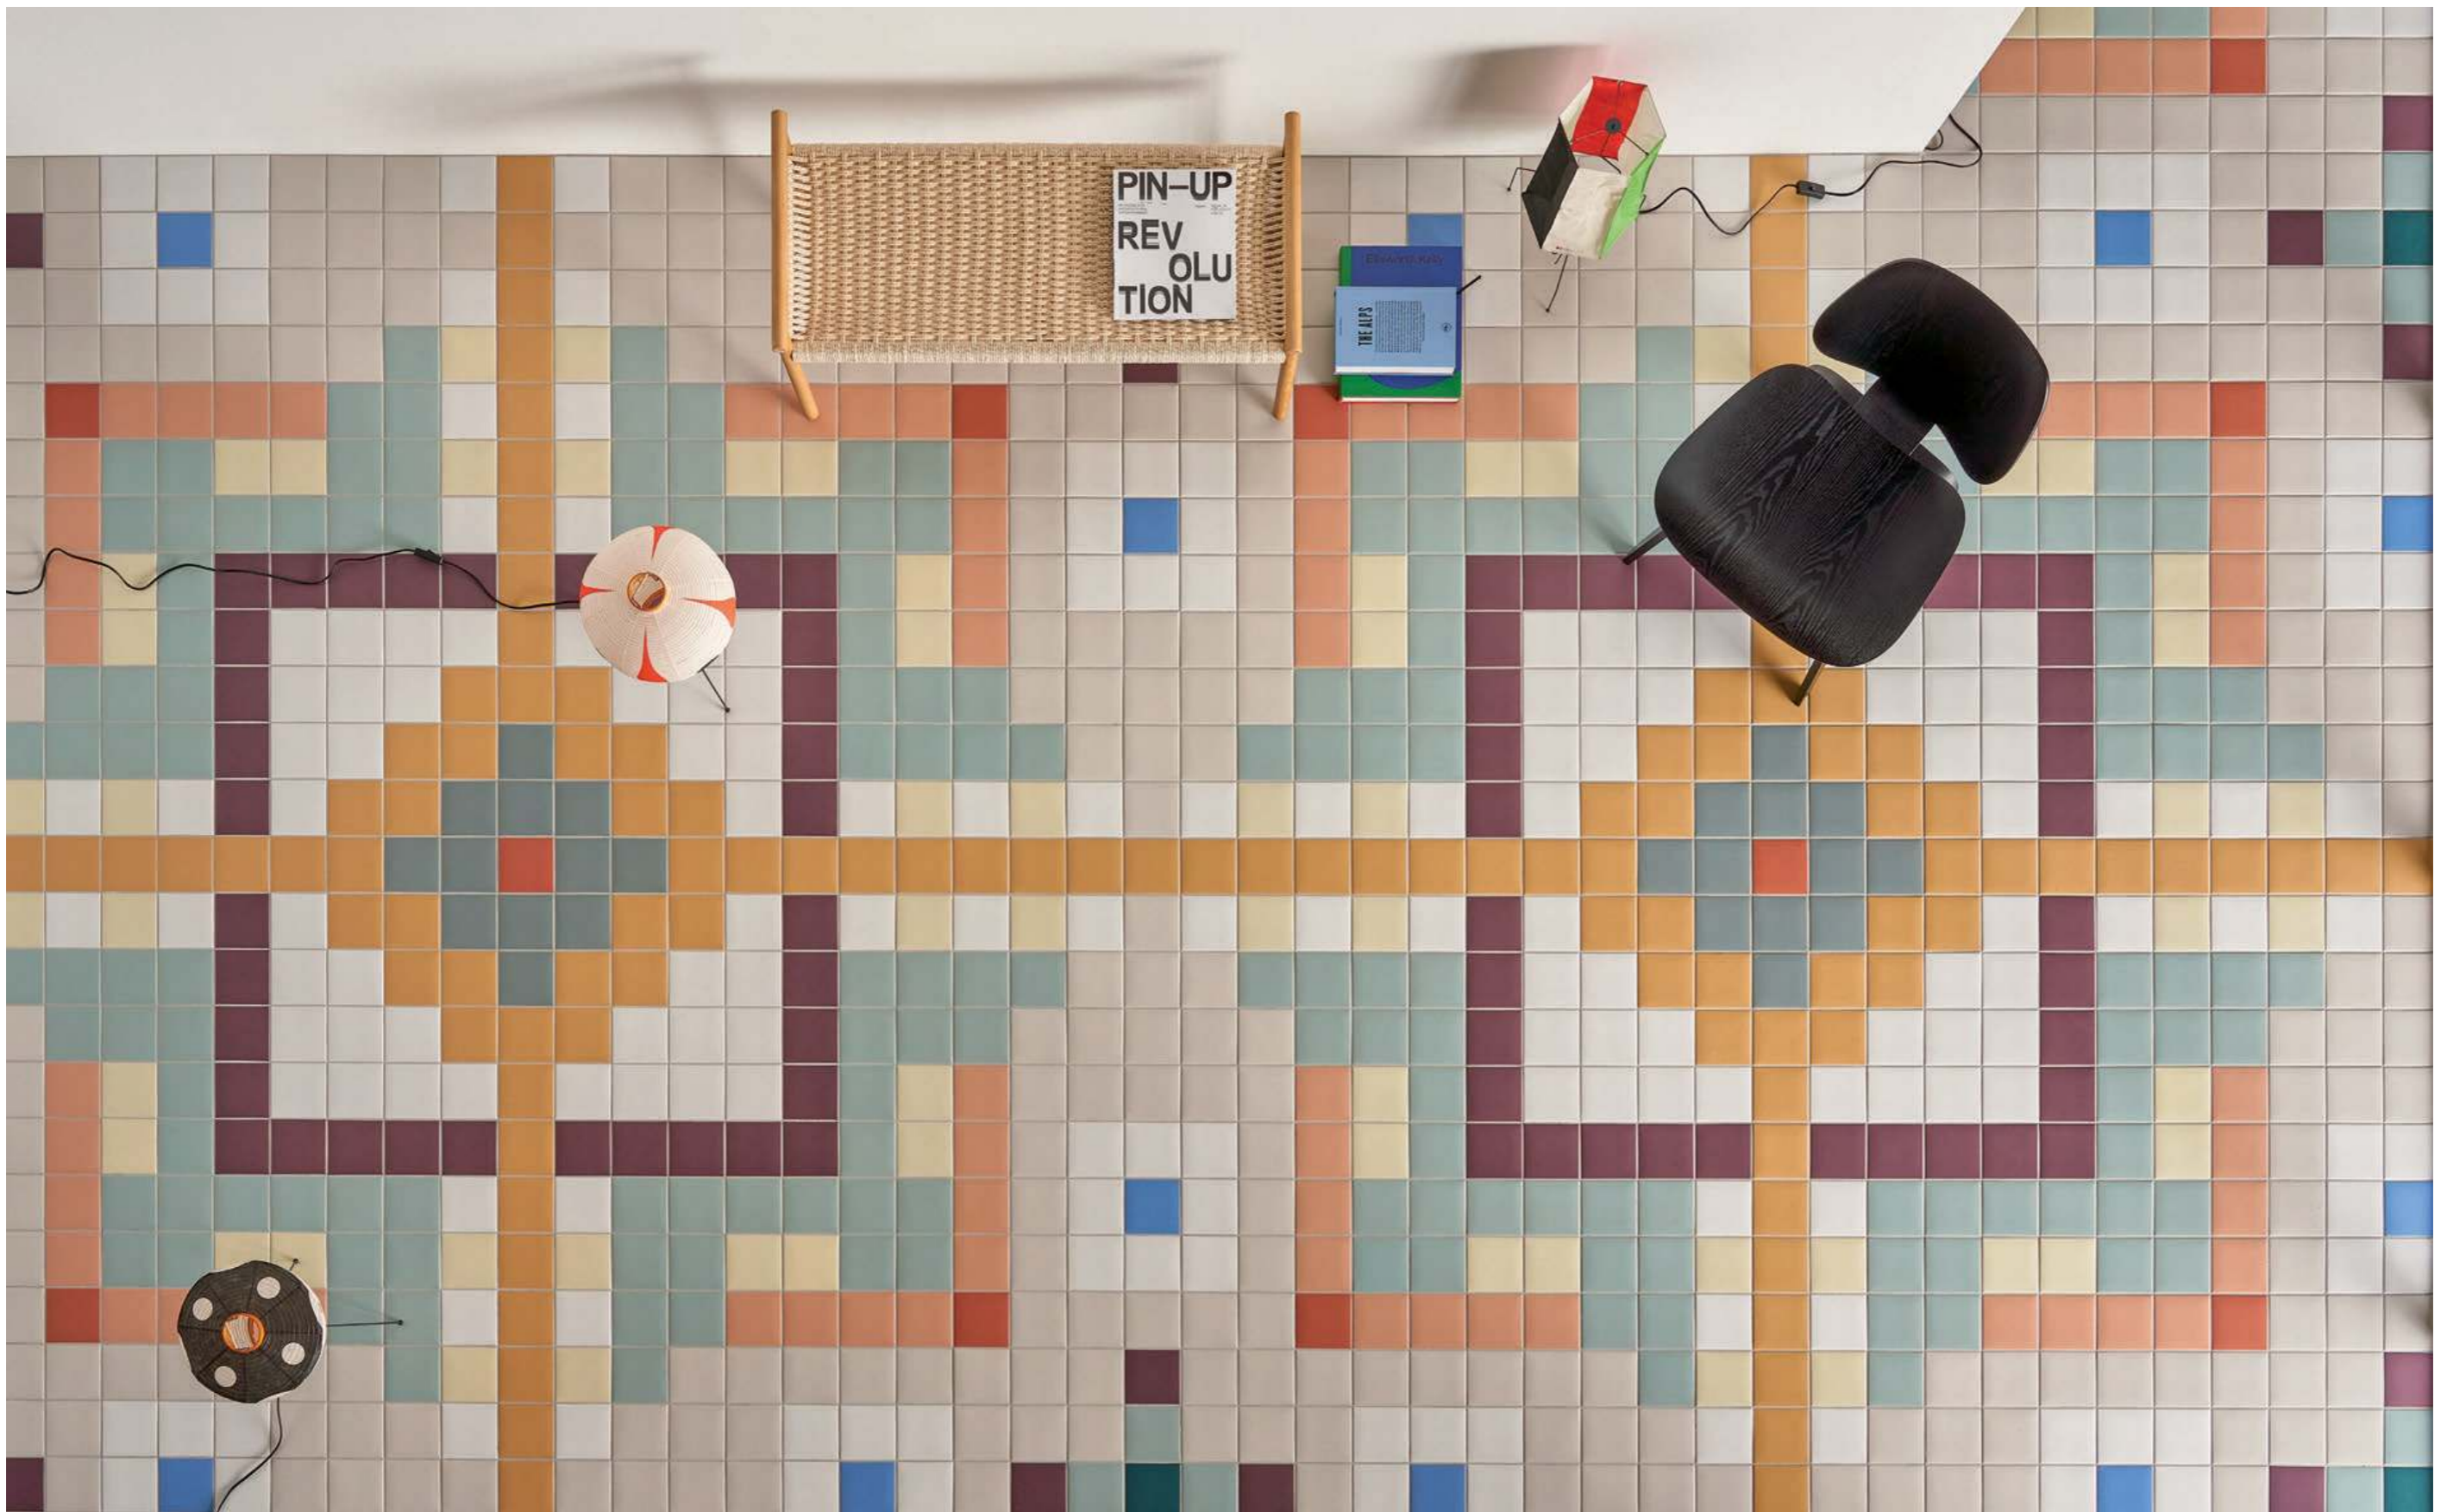

↑ Pixel41 11,55x11,55 5"x5"
03 Coral - 06 Violet - 10 Nude - 14 Curry - 17 Vanilla - 21 White - 22 Pearl - 29 Tuareg - 32 Cloud - 33 Sky - 39 Peacock