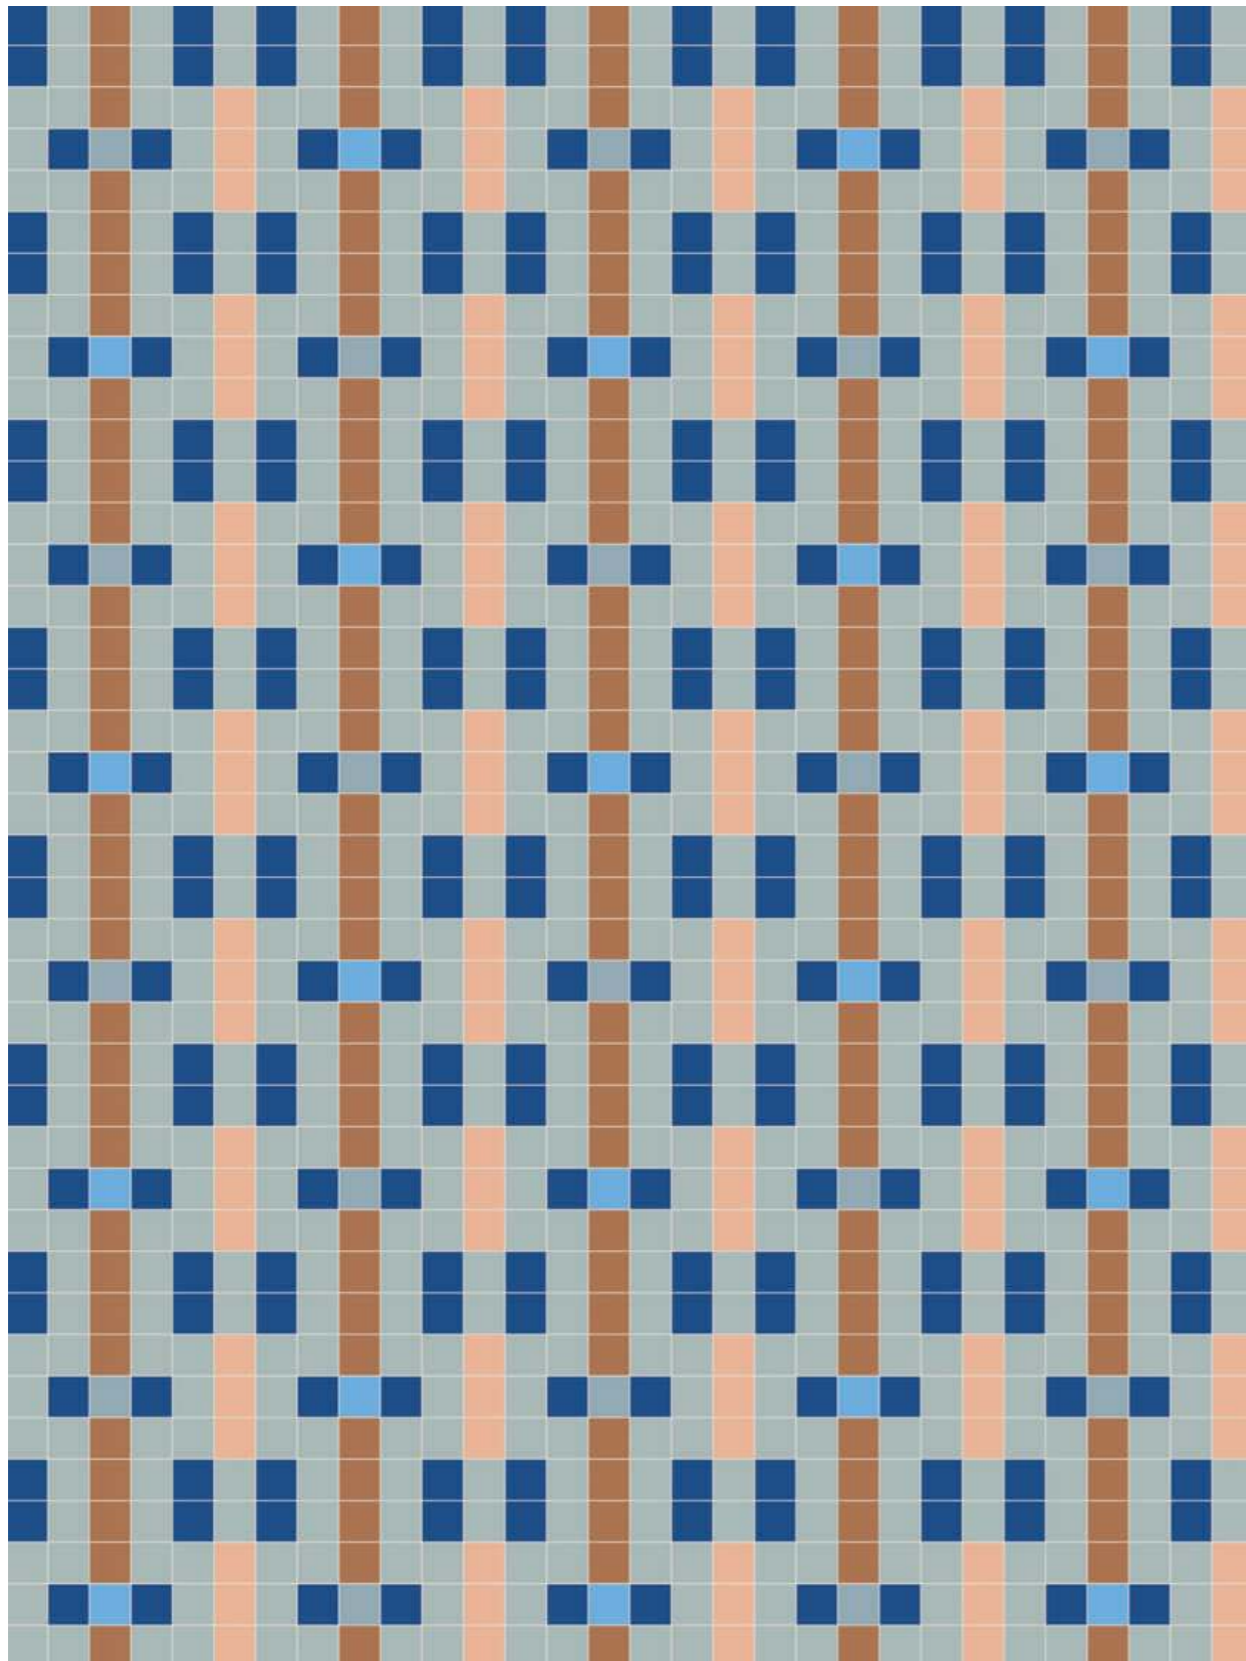

10 Nude_ 13 Tobacco_ 28 Ocean_ 29 Tuareg_ 32 Cloud_ 33 Sky

[PIXEL41 CONFIGURATOR - CLICK HERE](#)