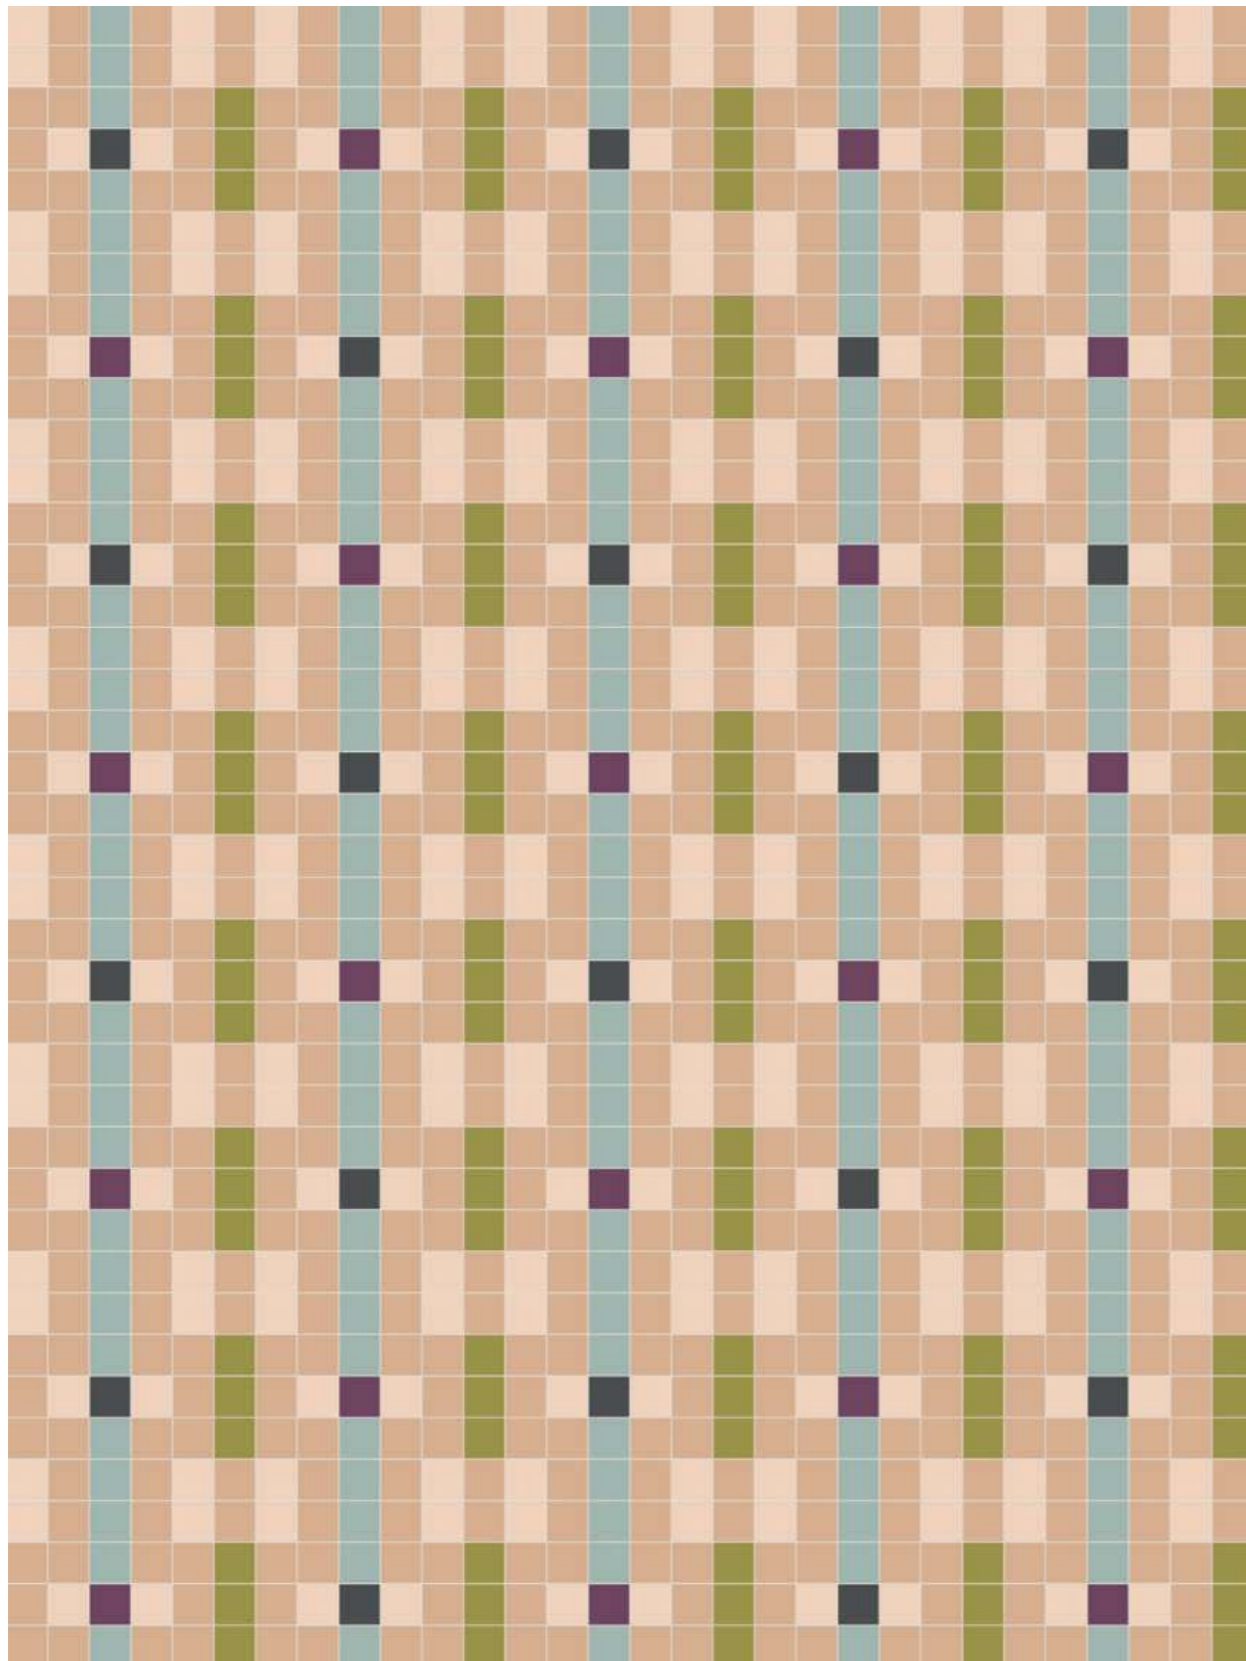

06 Violet_ 11 Powder_ 12 Terra_ 15 Khaki_ 26 Antrax_ 34 Celadon

[PIXEL41 CONFIGURATOR - CLICK HERE](#)