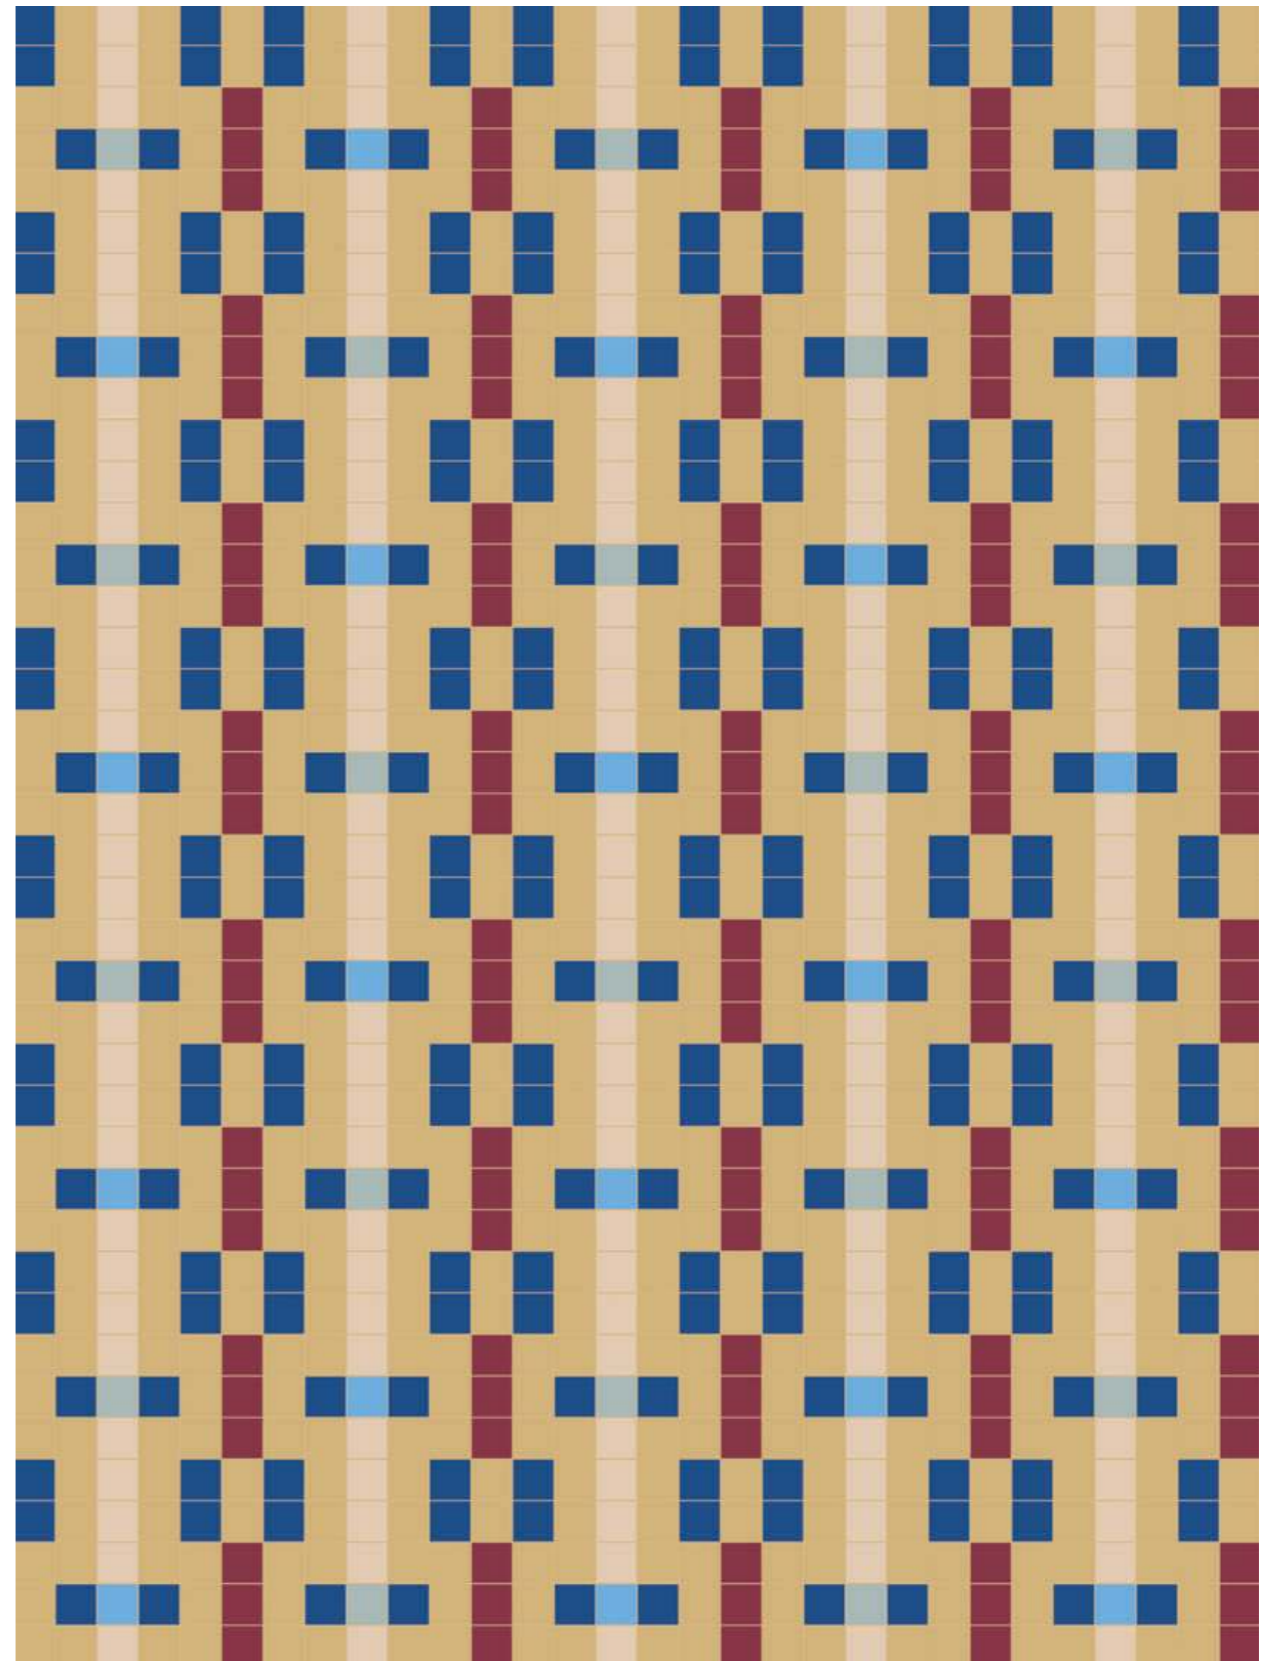

04 Bordeaux_ 14 Curry_ 19 Nut_ 28 Ocean_ 29 Tuareg_ 33 Sky

[PIXEL41 CONFIGURATOR - CLICK HERE](#)