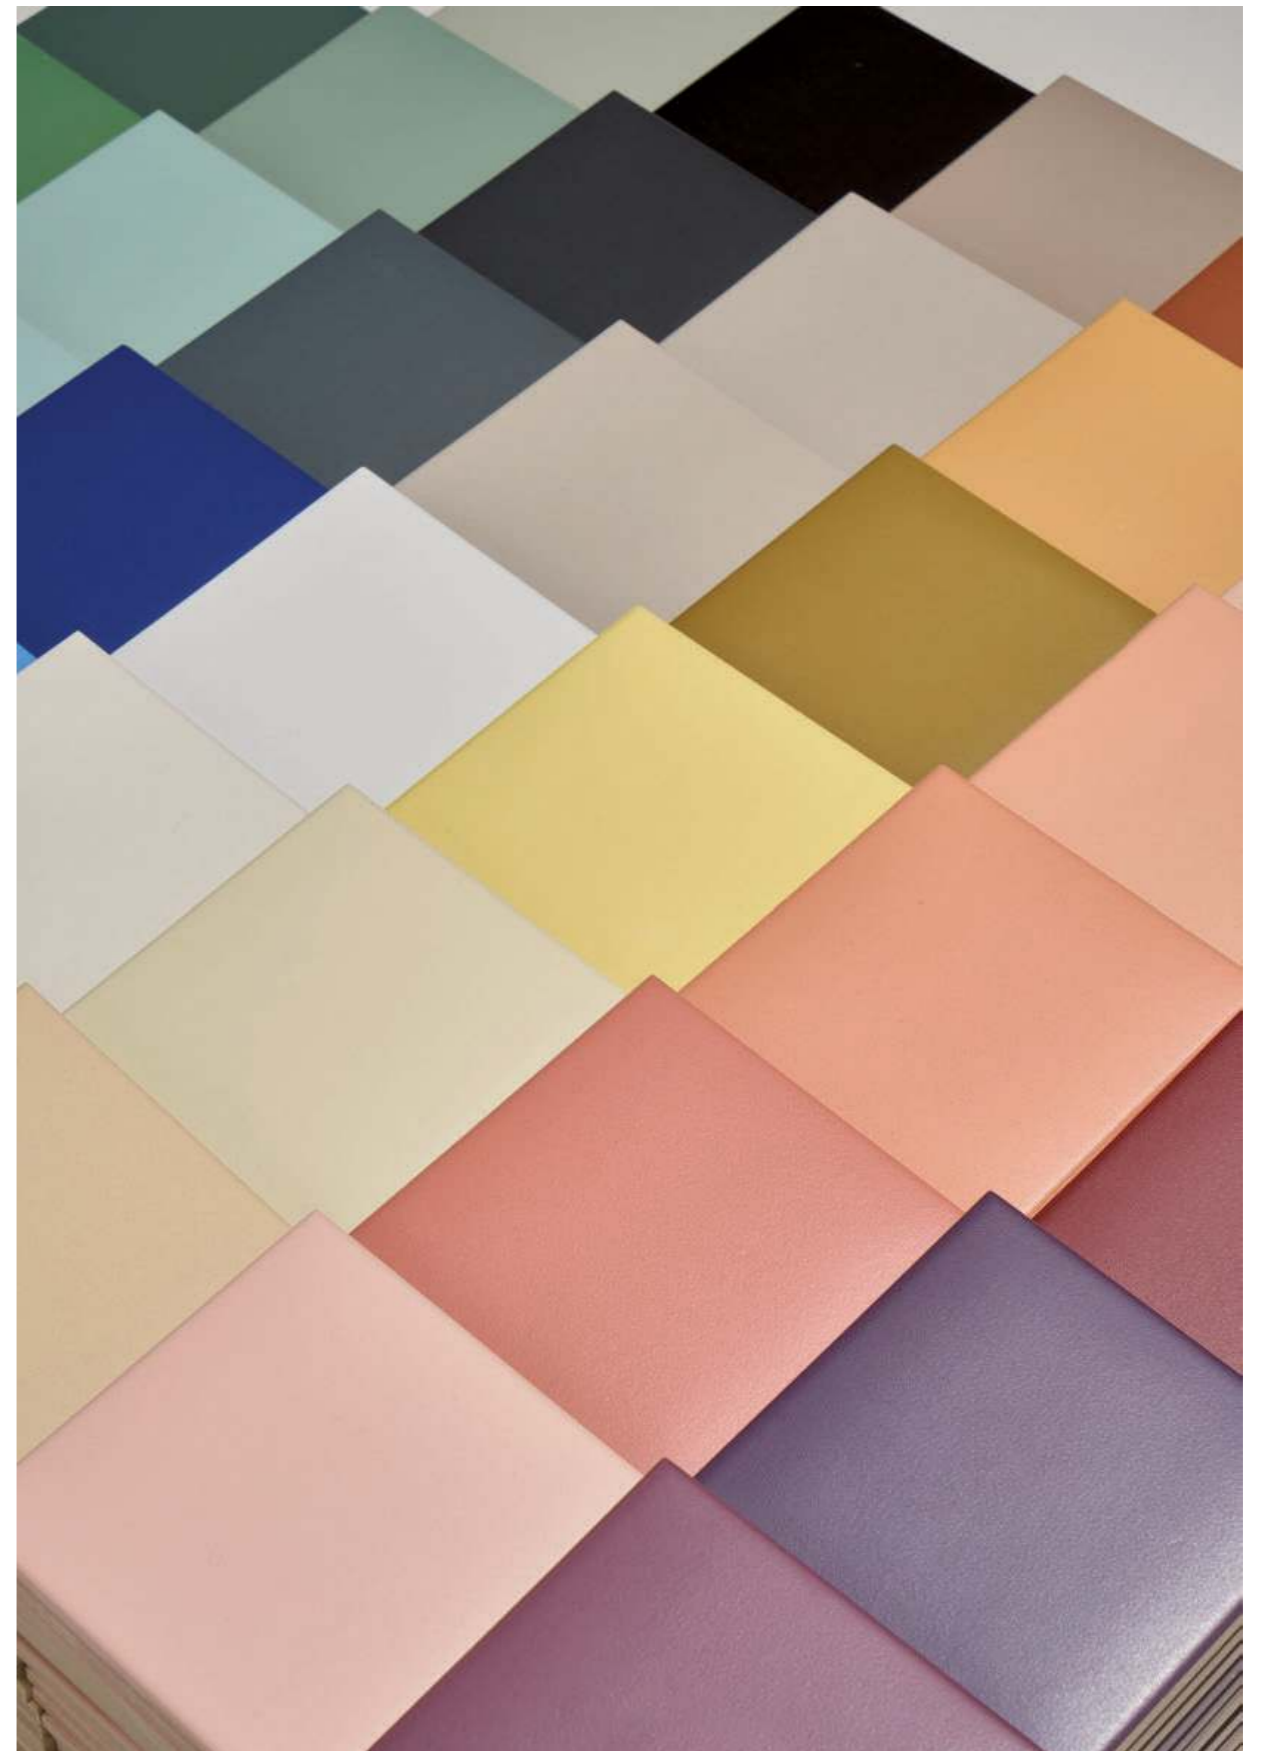

41 colors creating a wide chromatic palette for an infinite number of design solutions. This collection recalls the most various images: the graphic patterns of the 40s, the videogames of the 80s, Techno music equalizers, the look of Russian swimming pools. Pixel 41 results from the merging of pop and classic combinations, geometric games, monochromatic and abstract patterns, cold and warm tones. The time of colors has come. The 11,55x11,55 (5"x5") format gives the chance to interpret this product both as a single tile as well as the piece of an over dimensioned mosaic. The artisanal look of Pixel 41 is given by its basic characteristics, such as the irregularity of the borders, the slightly rounded edges, and the unevenness of the surface. Pixel 41 is to be used anywhere, from wall decoration to floor paving, from interiors to the outdoors. Creating new patterns has never been this much fun and hopefully it will be the same for you. That's why we decided to add a simulator to our website, so that you can have fun with our 20 different repeatable models to recreate the tone combinations you prefer. Don't forget to play!