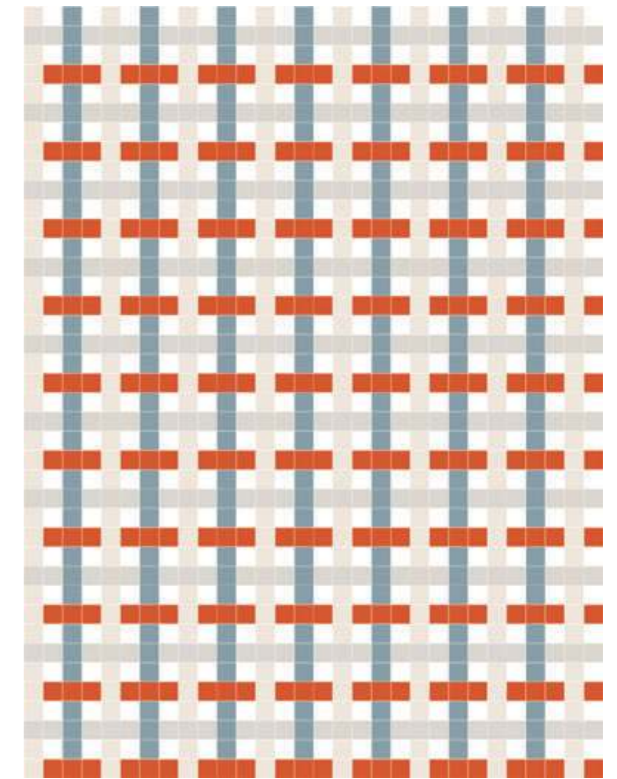

03 Coral_ 11 Powder_ 20 Almond_ 30 Pool_ 41 Mint

09 Blush_ 17 Vanilla_ 36 Salvia_ 38 Frog_ 39 Peacock

12 Terra_ 18 Sand_ 22 Pearl_ 39 Peacock_ 40 Marine

[PIXEL41 CONFIGURATOR - CLICK HERE](#)

11 Powder_ 12 Terra_ 20 Almond_ 22 Pearl_ 24 Mud