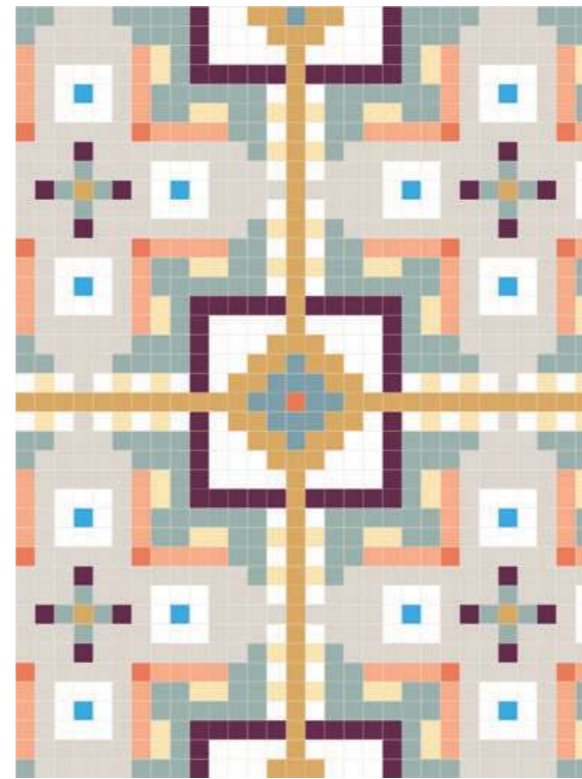

[PIXEL41 CONFIGURATOR - CLICK HERE](#)

06 Violet_ 09 Blush_ 14 Curry_ 24 Mud_ 26 Antrax_ 27 Notte

[PIXEL41 CONFIGURATOR - CLICK HERE](#)

06 Violet_ 09 Blush_ 11 Powder_ 25 Black_ 26 Antrax_ 37 Military

[PIXEL41 CONFIGURATOR - CLICK HERE](#)

**DON'T
FORGET
TO
PLAY .**

02 Lobster_06 Violet_10 Nude_20 Almond_25 Black_28 Ocean_29 Tuareg_33 Sky_35 Musk_39 Peacock

03 Coral_06 Violet_10 Nude_14 Curry_17 Vanilla_21 White_22 Pearl_29 Tuareg_32 Cloud_33 Sky