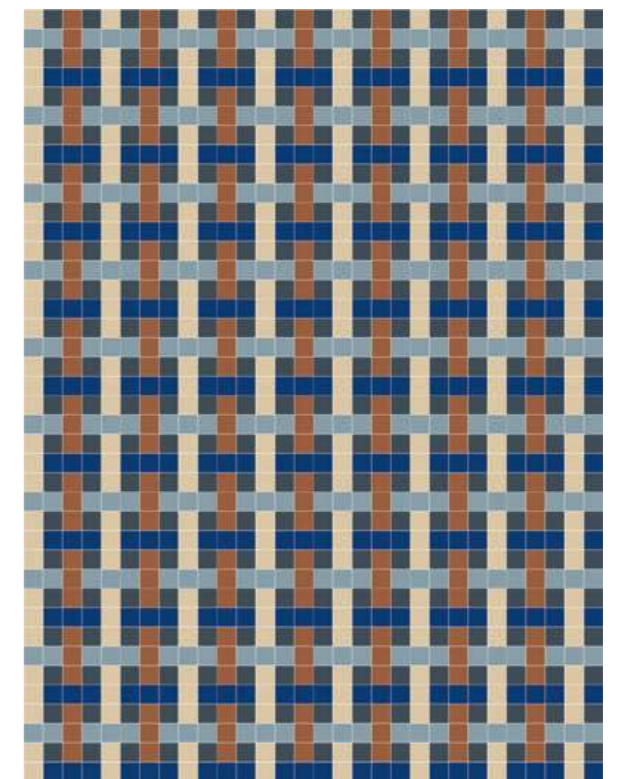

13 Tobacco_ 18 Sand_ 27 Notte_ 28 Ocean_ 32 Cloud