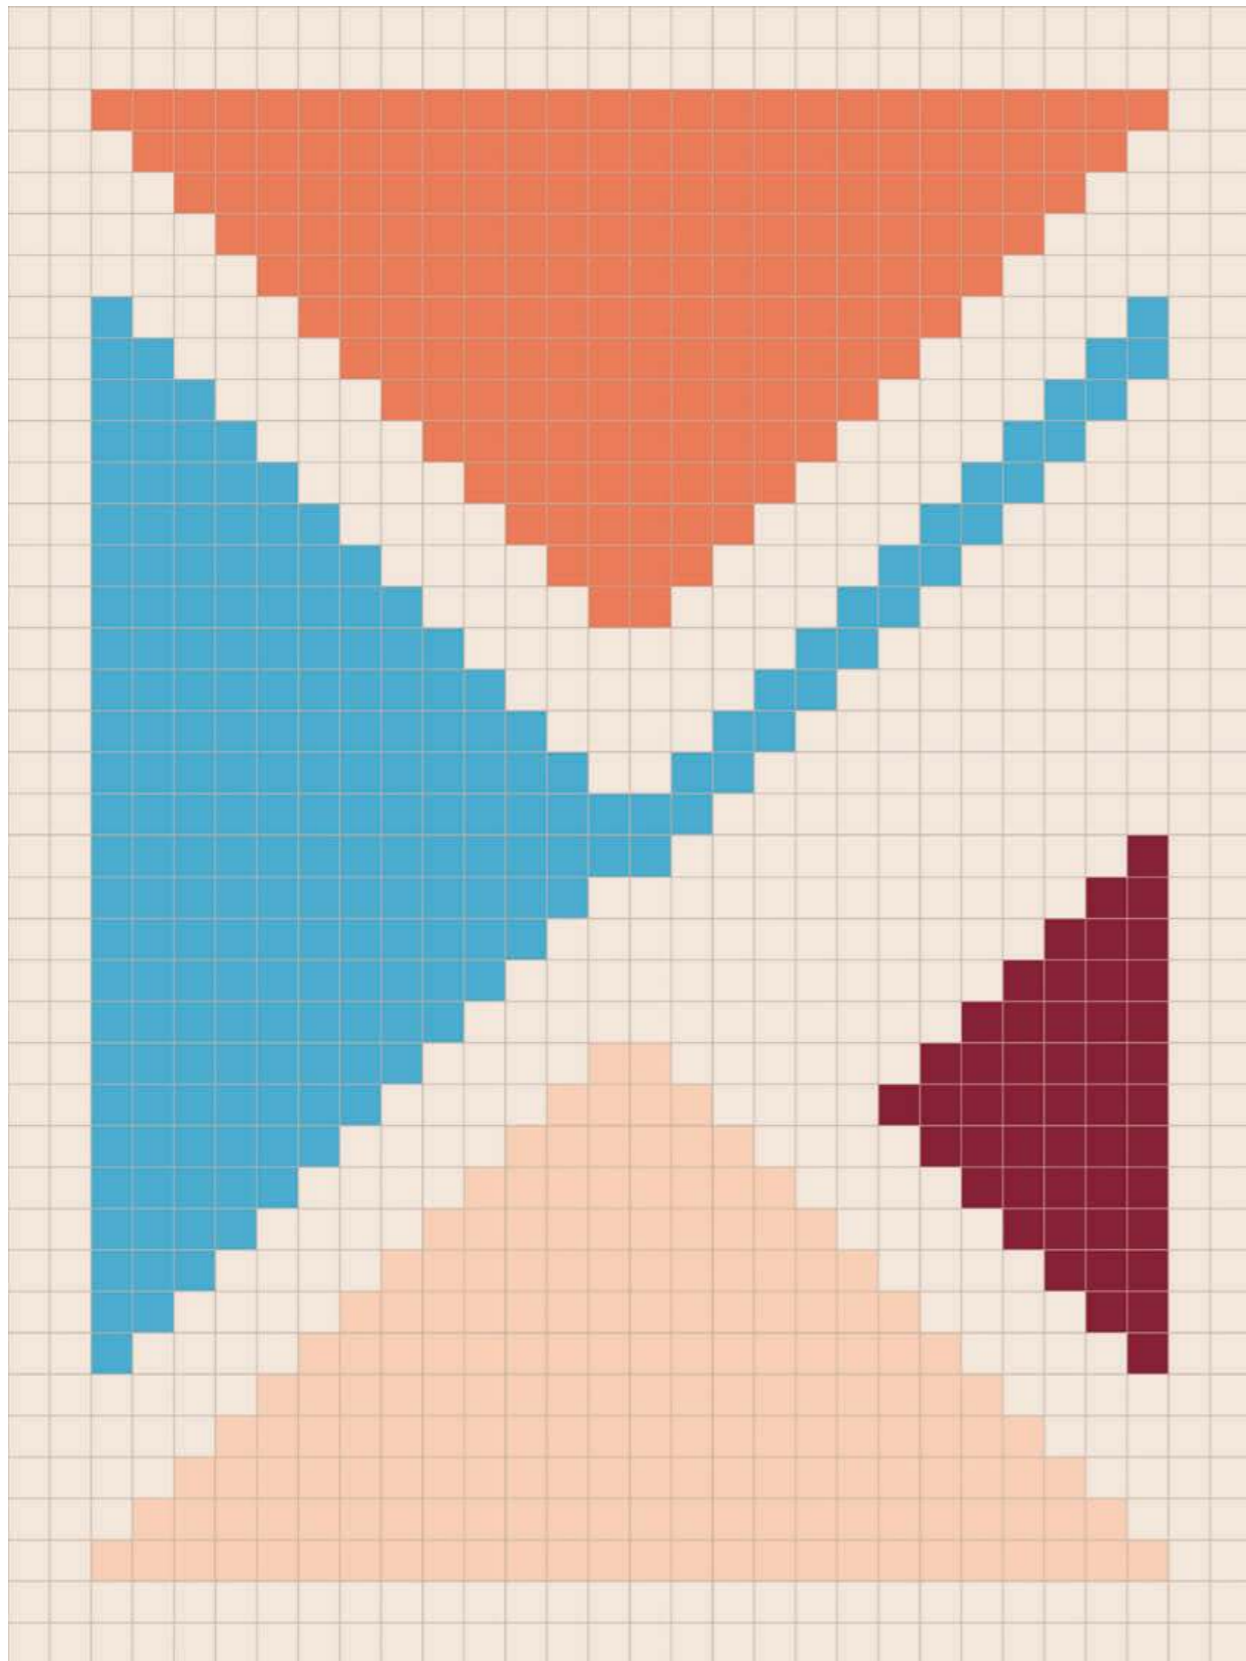

03 Coral_ 04 Bordeaux_ 11 Powder_ 20 Almond_ 30 Pool