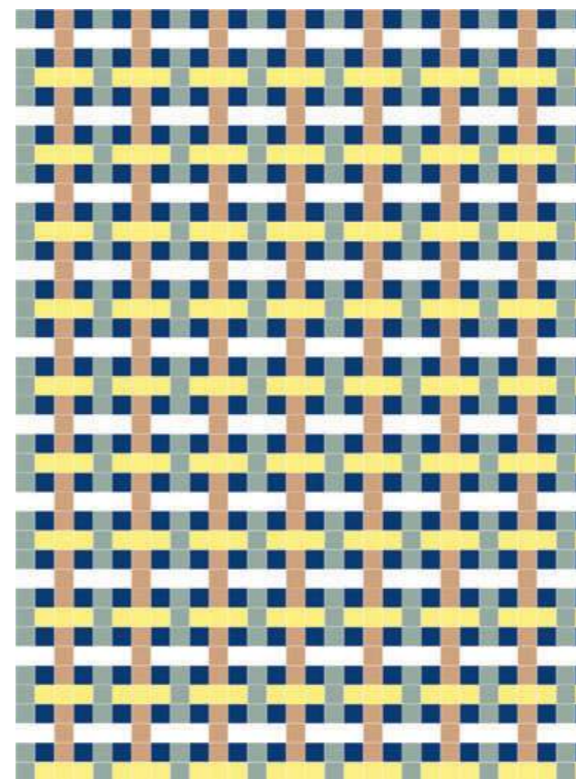

12 Terra_ 16 Lemon_ 21 White_ 28 Ocean_ 34 Celadon