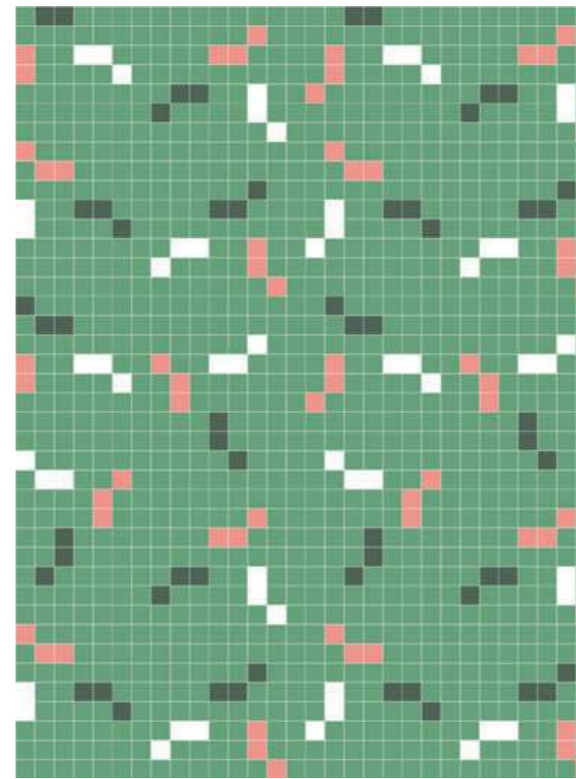

08 Strawberry_21 White_37 Military_38 Frog