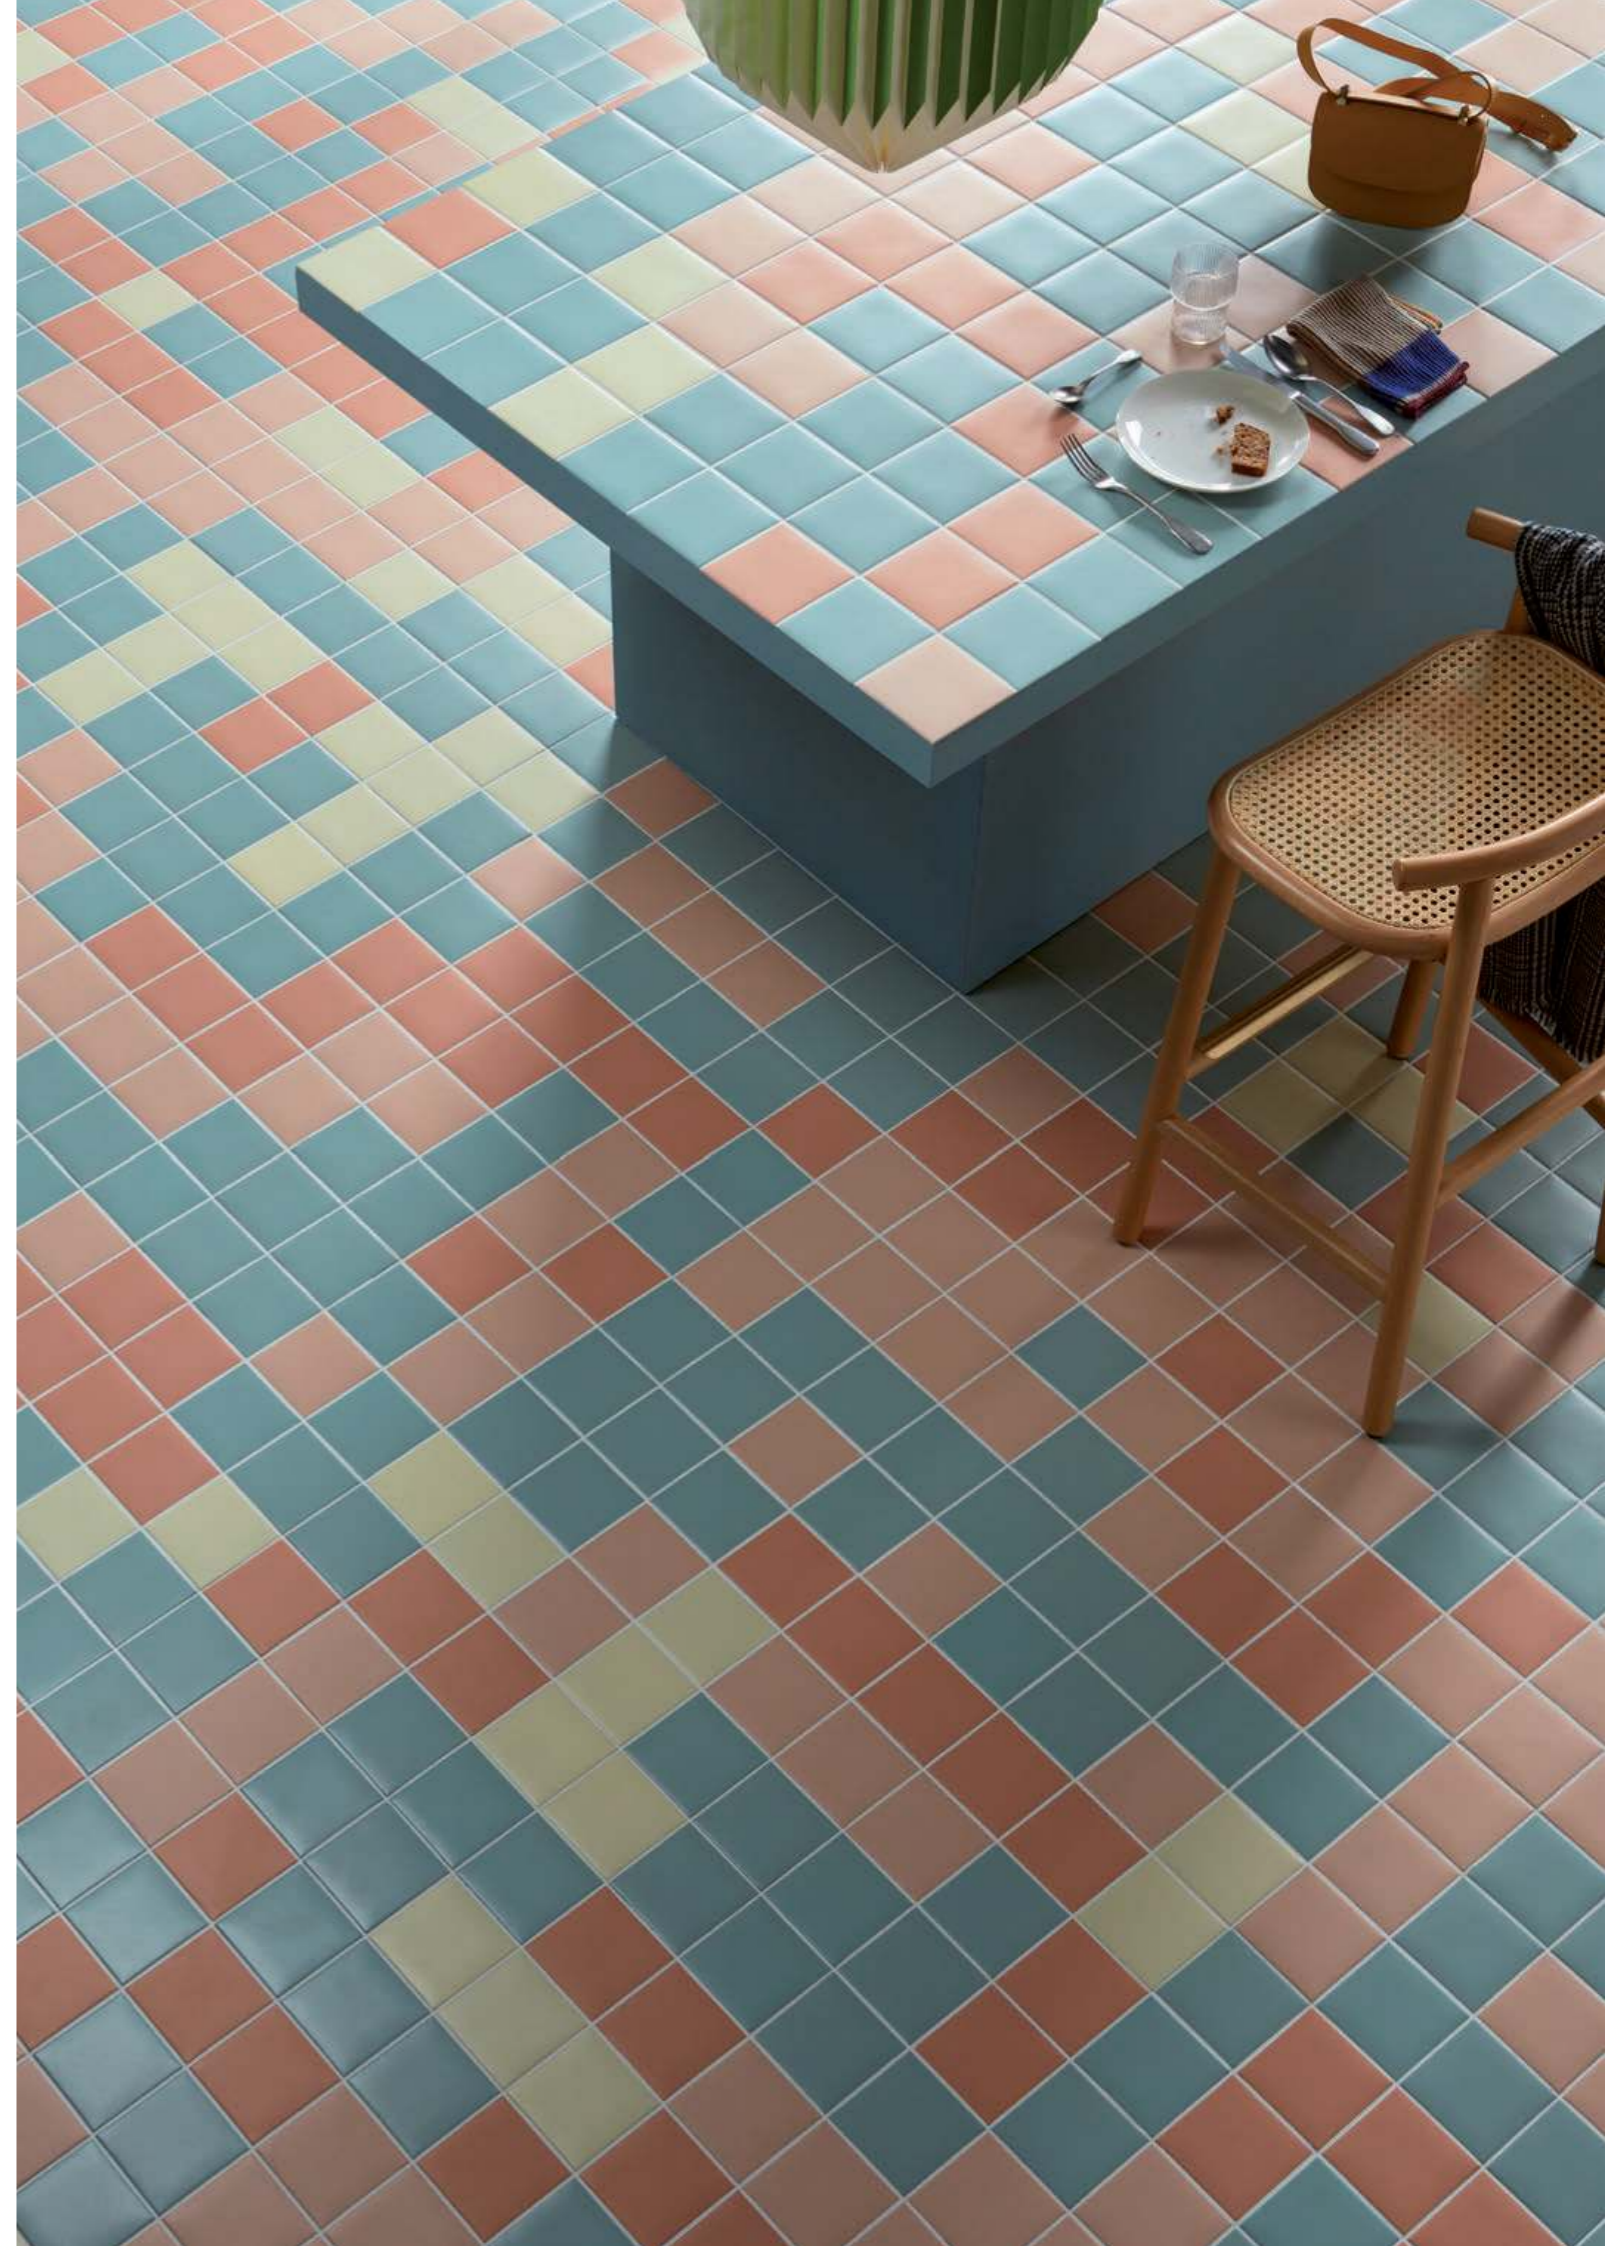

→ Pixel41 11,55x11,55 5"x5"
10 Nude - 11 Powder - 17 Vanilla - 34 Celadon