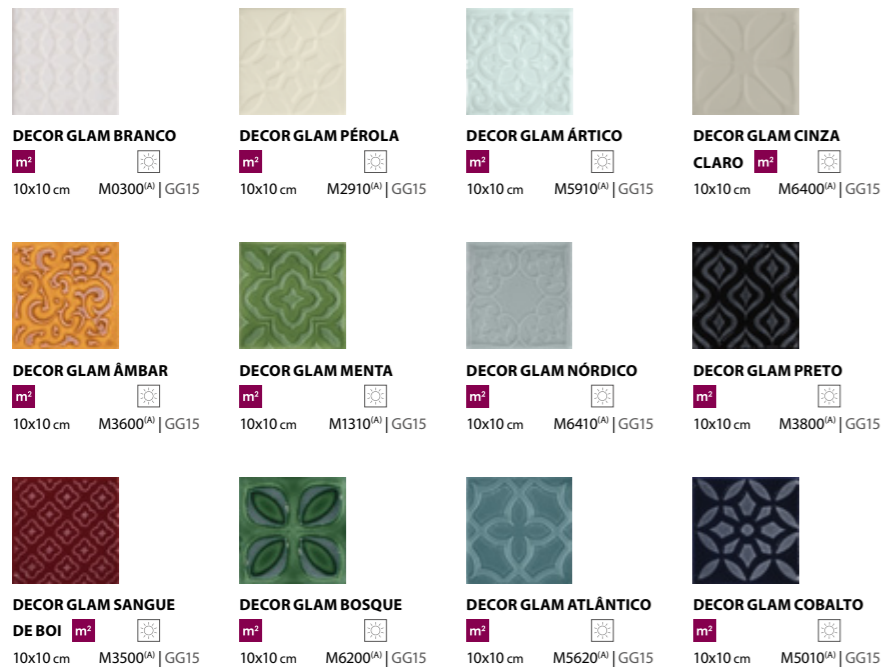

Urban ATELIER

The colours **Âmbar** and **Bosque** have a cracked effect as an inherent characteristic.