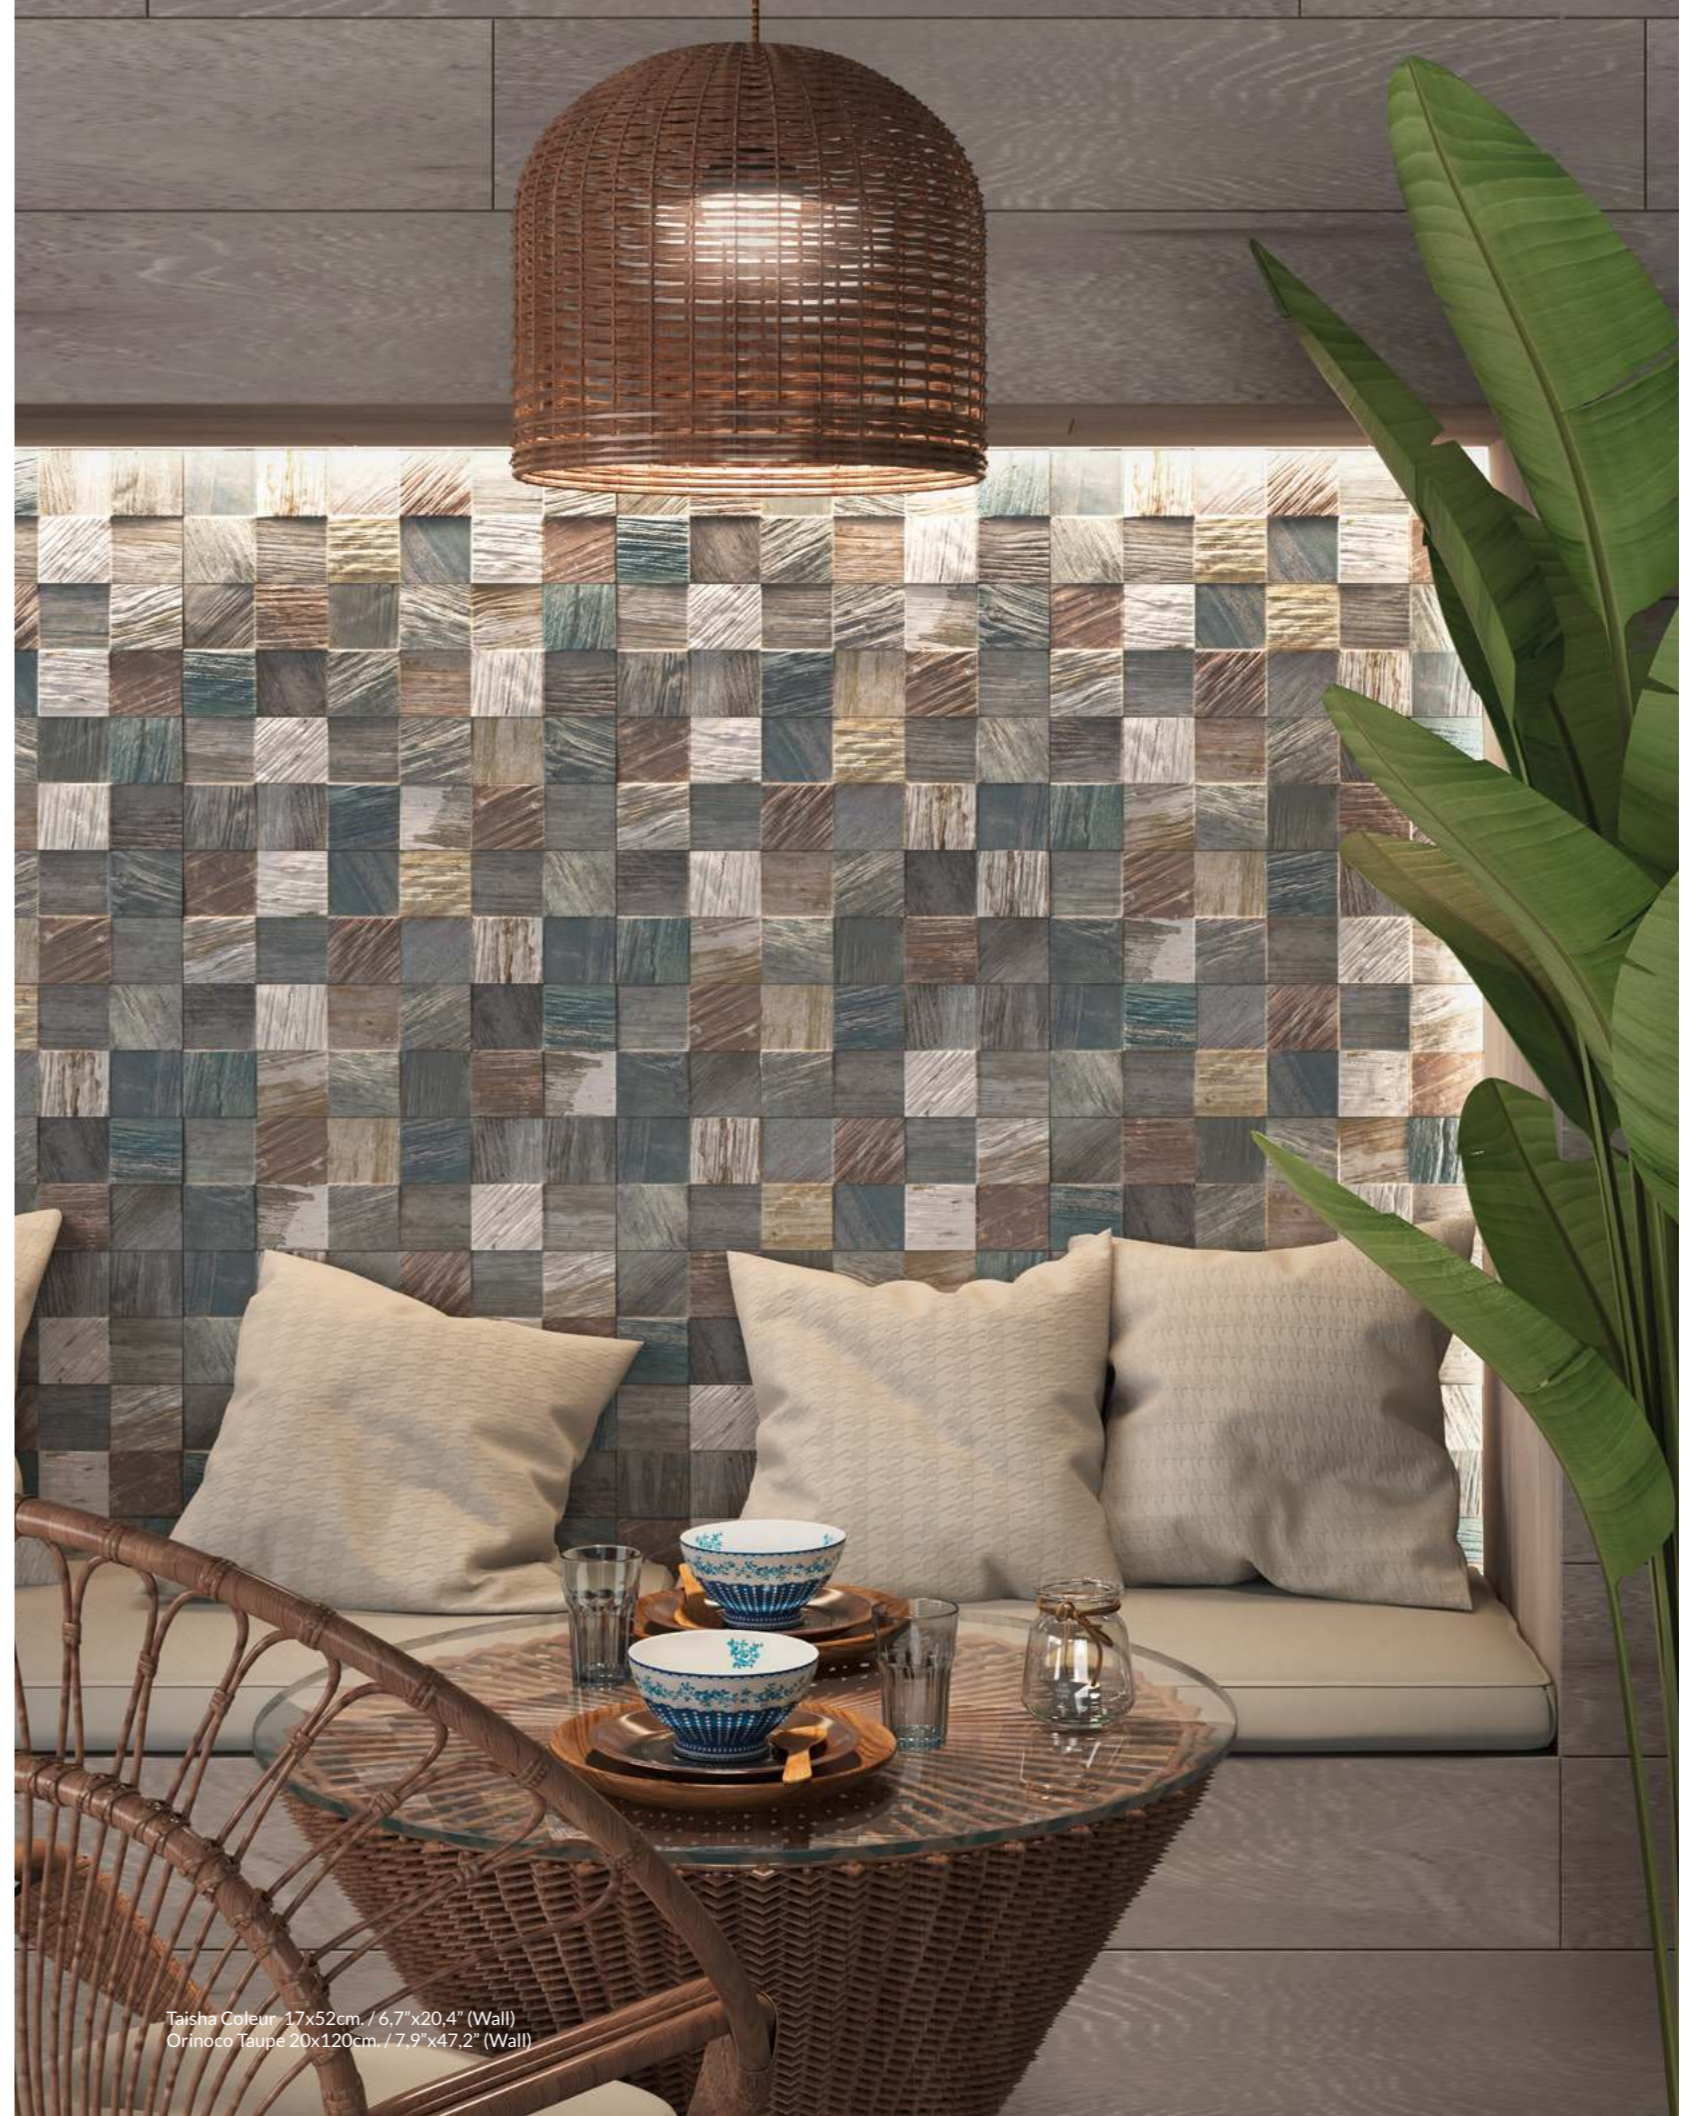

Coleur 20x120cm / 7.9'x47.2" (Floor)

COLEUR

Inspiring Colours
Rectified Porcelain Tiles

"Color is a power which directly influences the soul." - Wassily Kandinsky.

Splashing extra interest and cheer into a contemporary element. Creates a bright, happy space with all the light colours and natural look. Touching the surface you can feel the vein imitation.

Coleur

RECTIFIED PORCELAIN TILES

Coleur 20x120cm / 7,9"x47,2" (Floor)

Available Colours

Coleur
15x90cm / 5,9"x35,4"
8 Tiles Shown

Technical Features

Available Sizes

- 7,5x60cm. / 2,9"x23,6" - GPR
- 8,8x36,8cm. / 3,5"x14,5" - GPR
- 12,5x100cm. / 4,9"x39,4" - GPR
- 15x90cm. / 5,9"x35,4" - GPR
- 20x120cm. / 11,8"x47,2" - GPR

Taisha Coleur 17x52cm. / 6,7"x20,4" (Wall)
Orinoco Taupe 20x120cm. / 7,9"x47,2" (Wall)