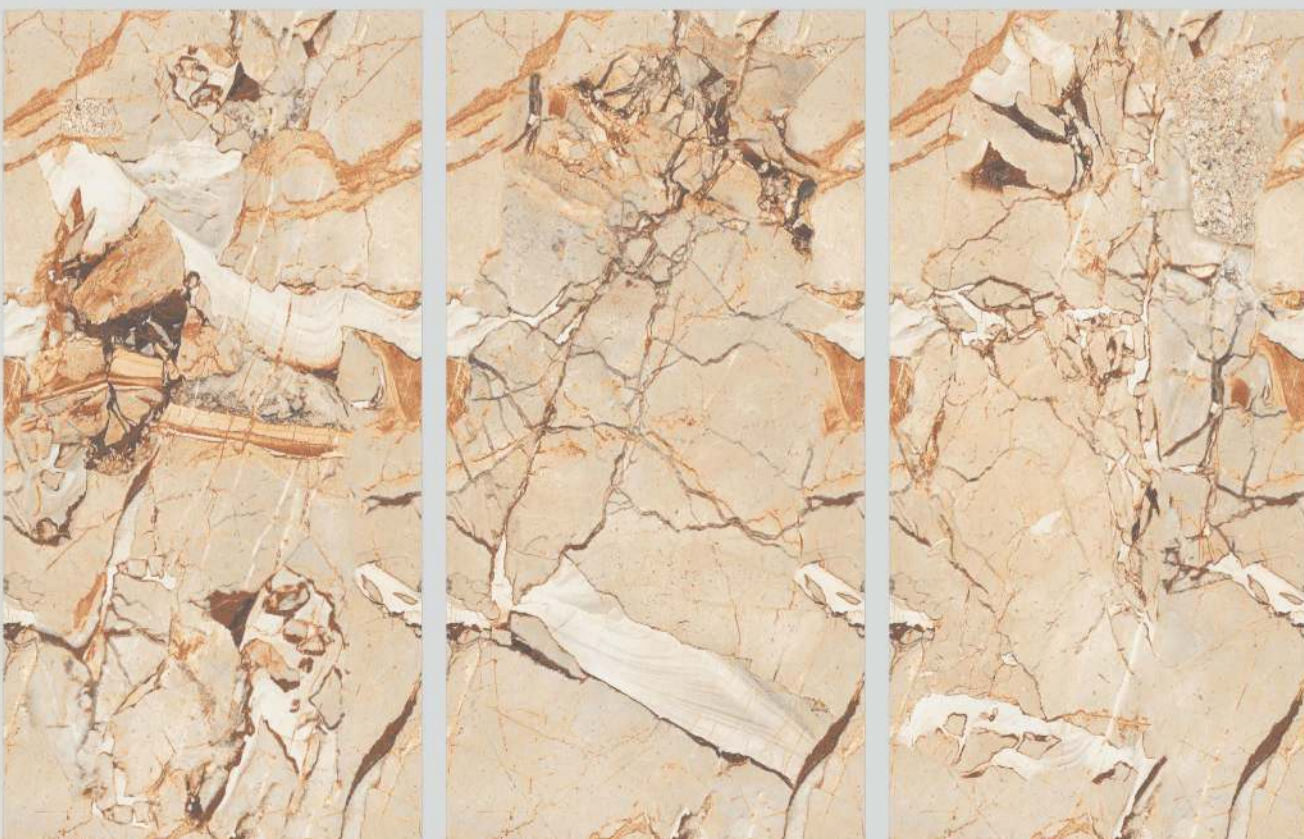

END SARAN COLLIN