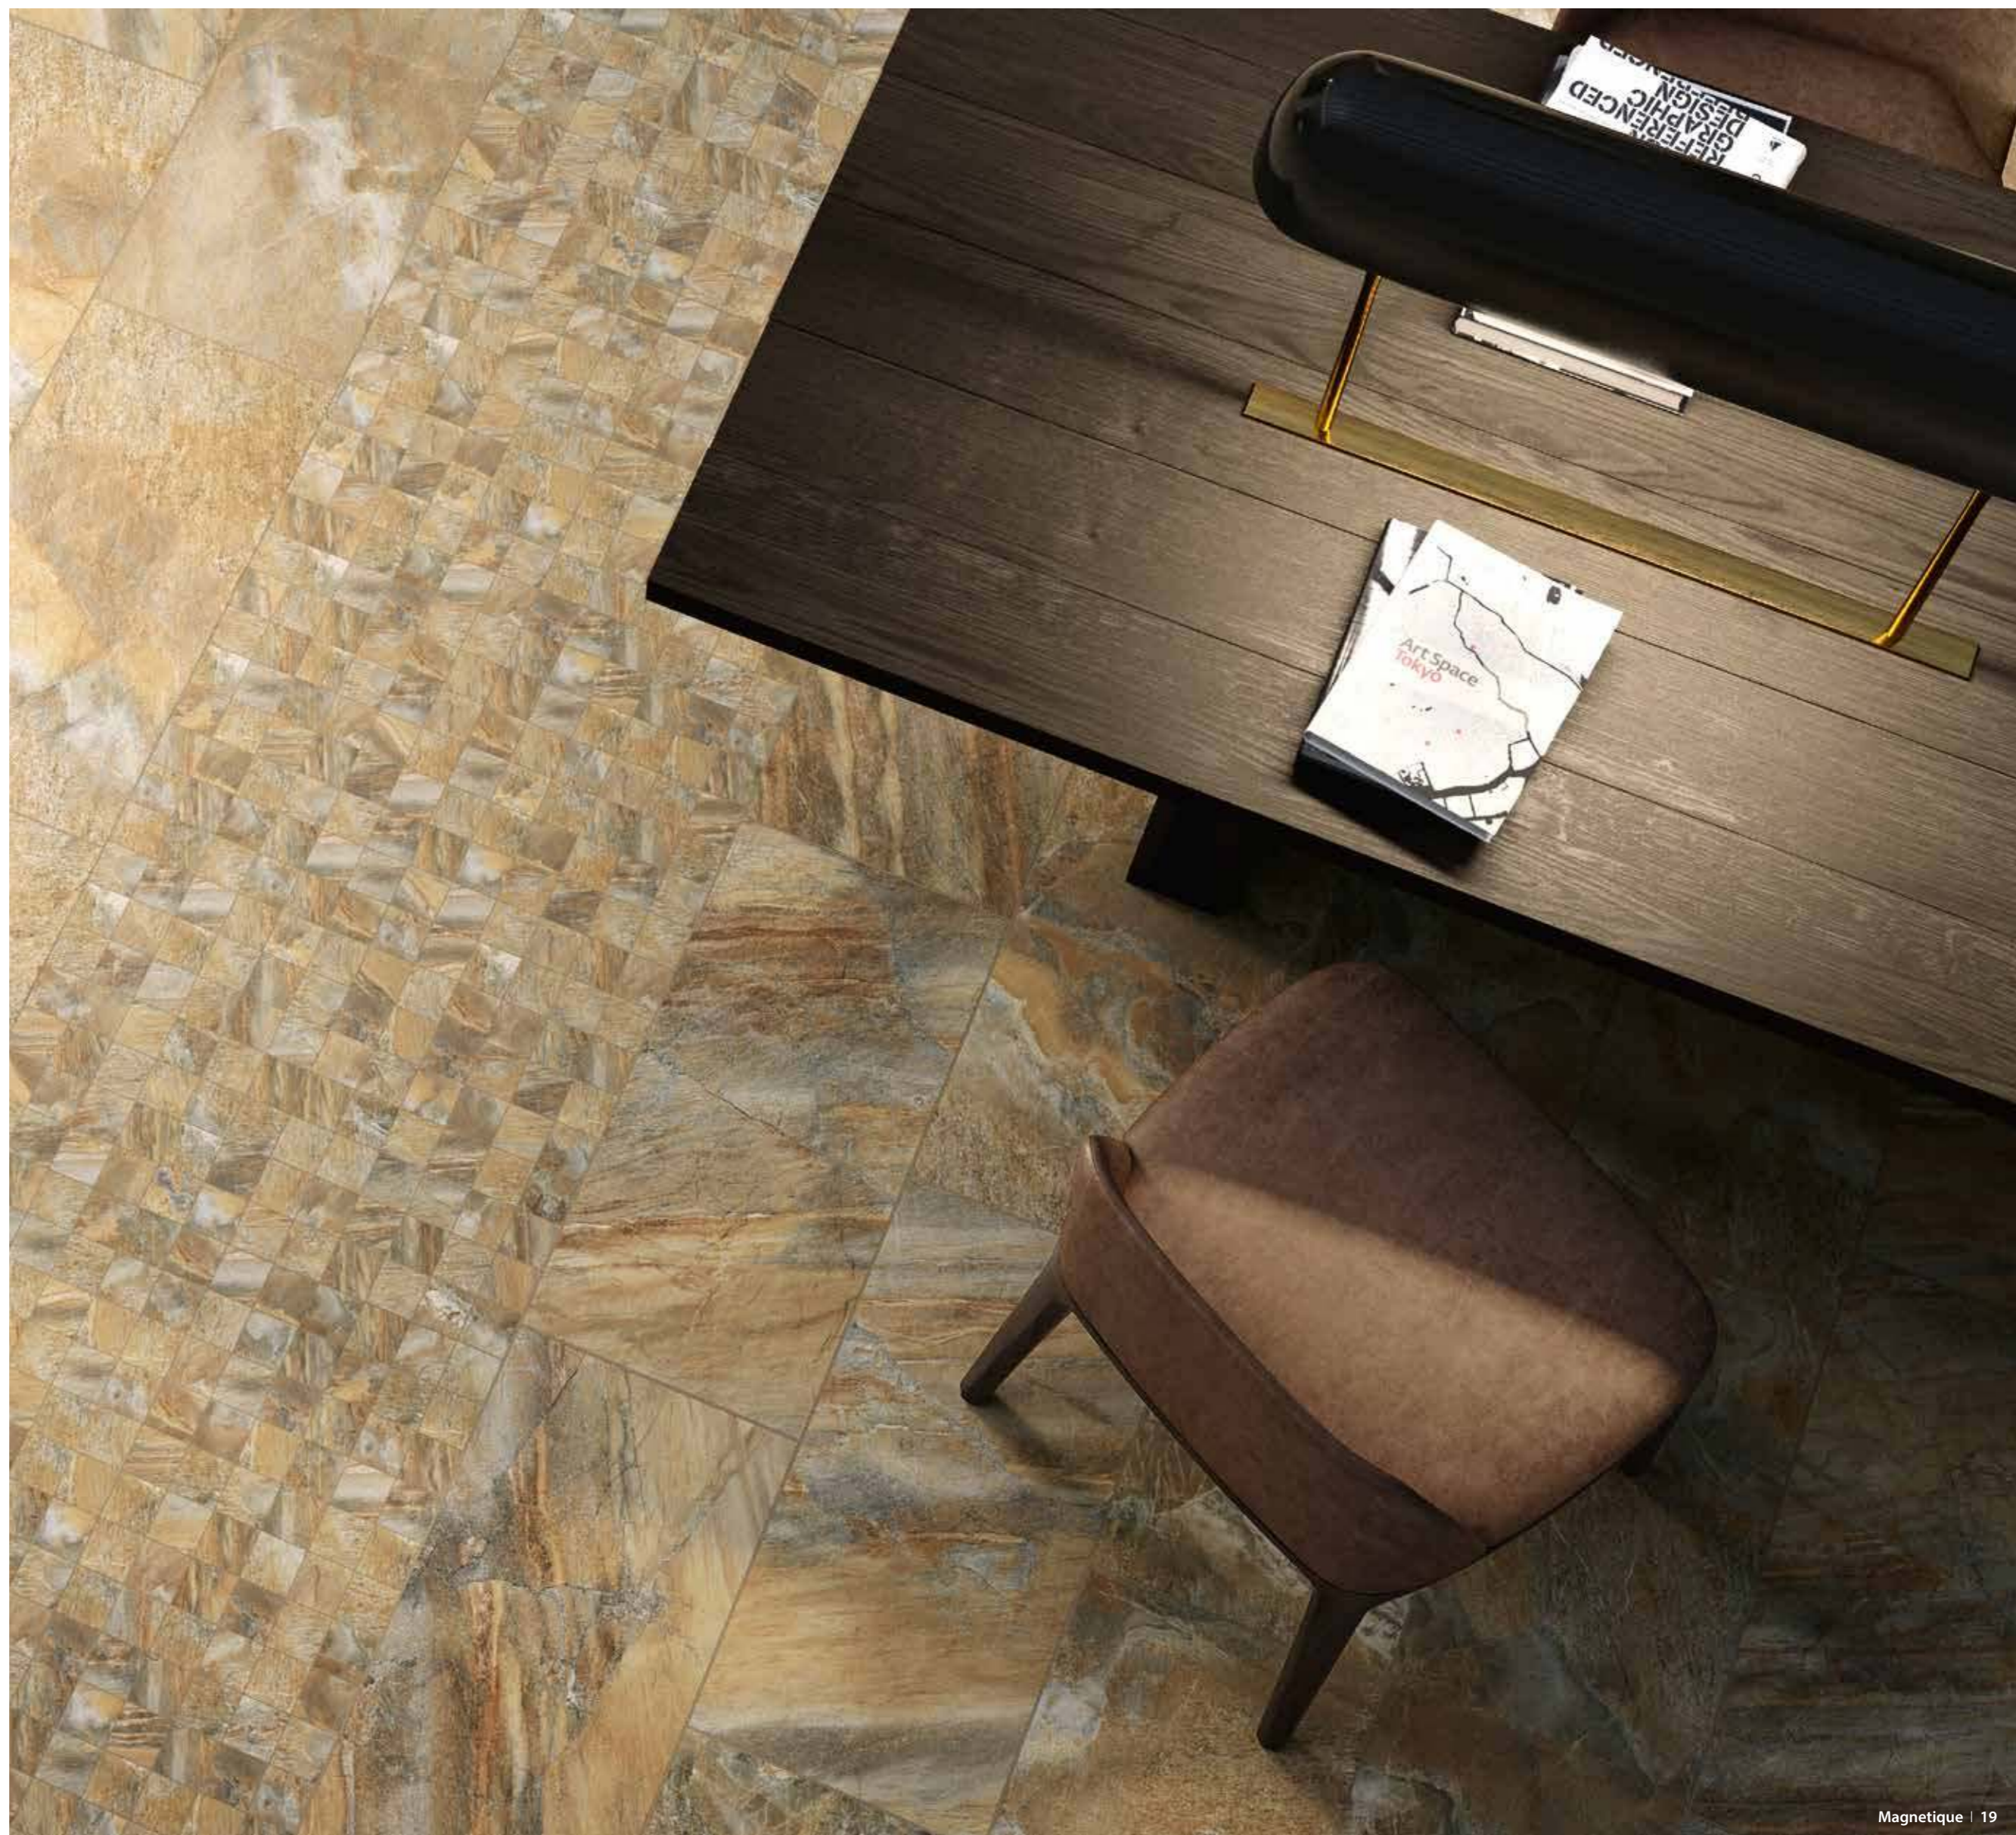

MAGNETIQUE
**RUSTY
GOLD**

**НАТУРАЛЬНЫЙ ВИД,
ДЕКОРАТИВНАЯ СУТЬ**

Magnetique Rusty Gold формата 30x60 украшает пол бесчисленными охровыми прожилками, характерными для самых красивых кварцитов. Мозаика того же цвета создает в центре зала воображаемый коридор, придавая интерьеру выразительную элегантность.

Magnetique Rusty Gold
Манетик Раст Голд
30x60

Magnetique Gold Mosaico
Манетик Голд Мозаика
30x30