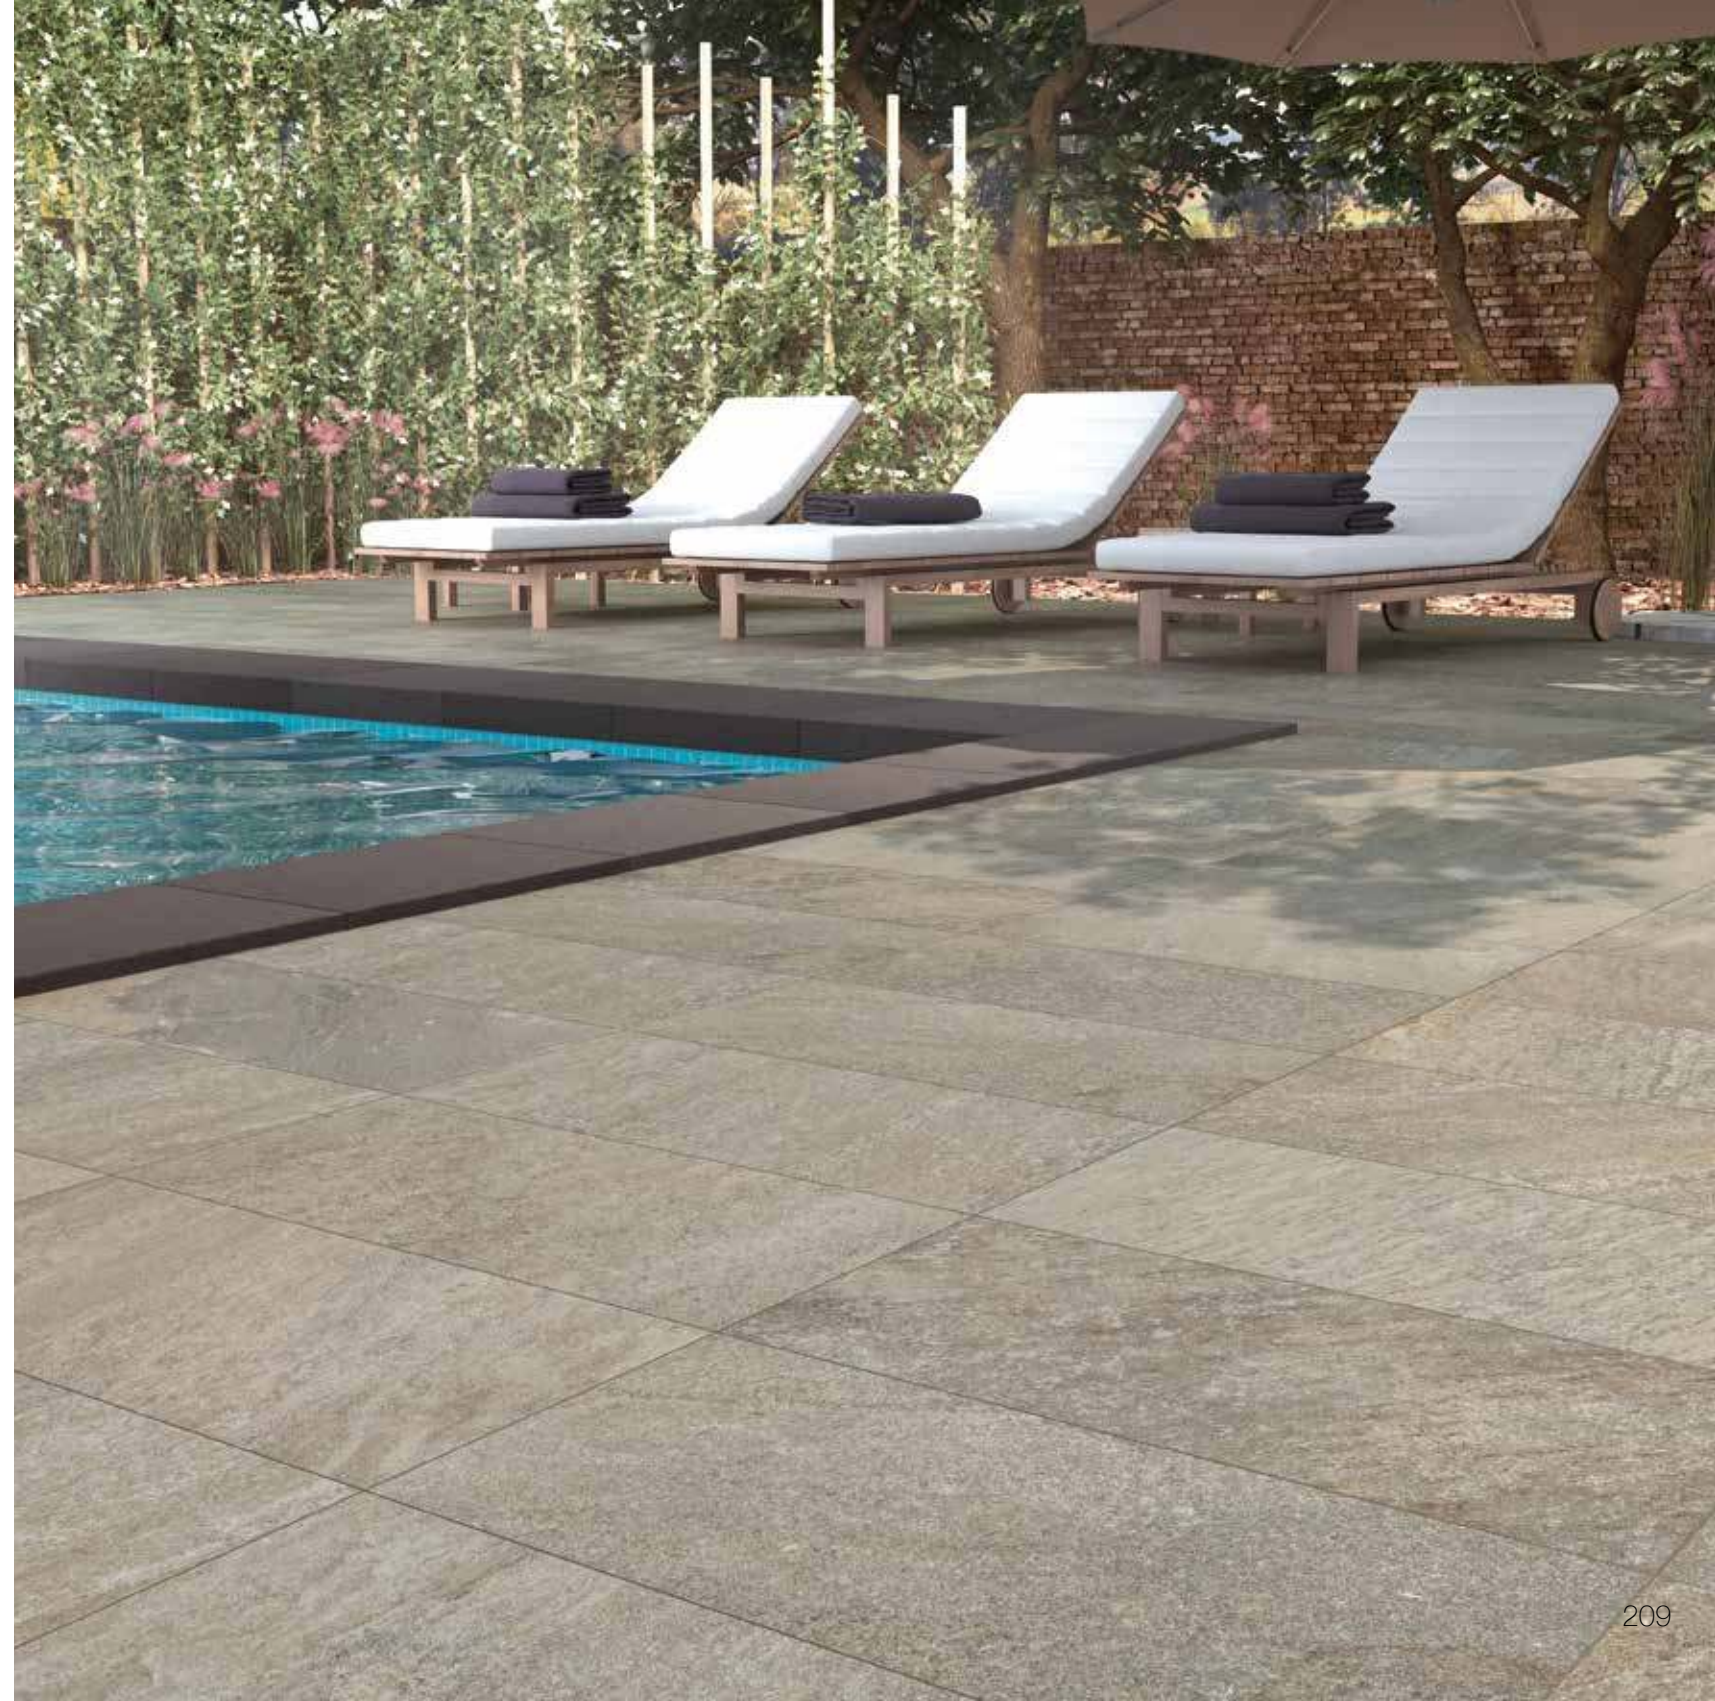

OXFORD/60X60/24"X24"

APE
best for you

T04/M

T06/M

T04/M

T06/M

T04/M

T36/M

T04/M

T36/M