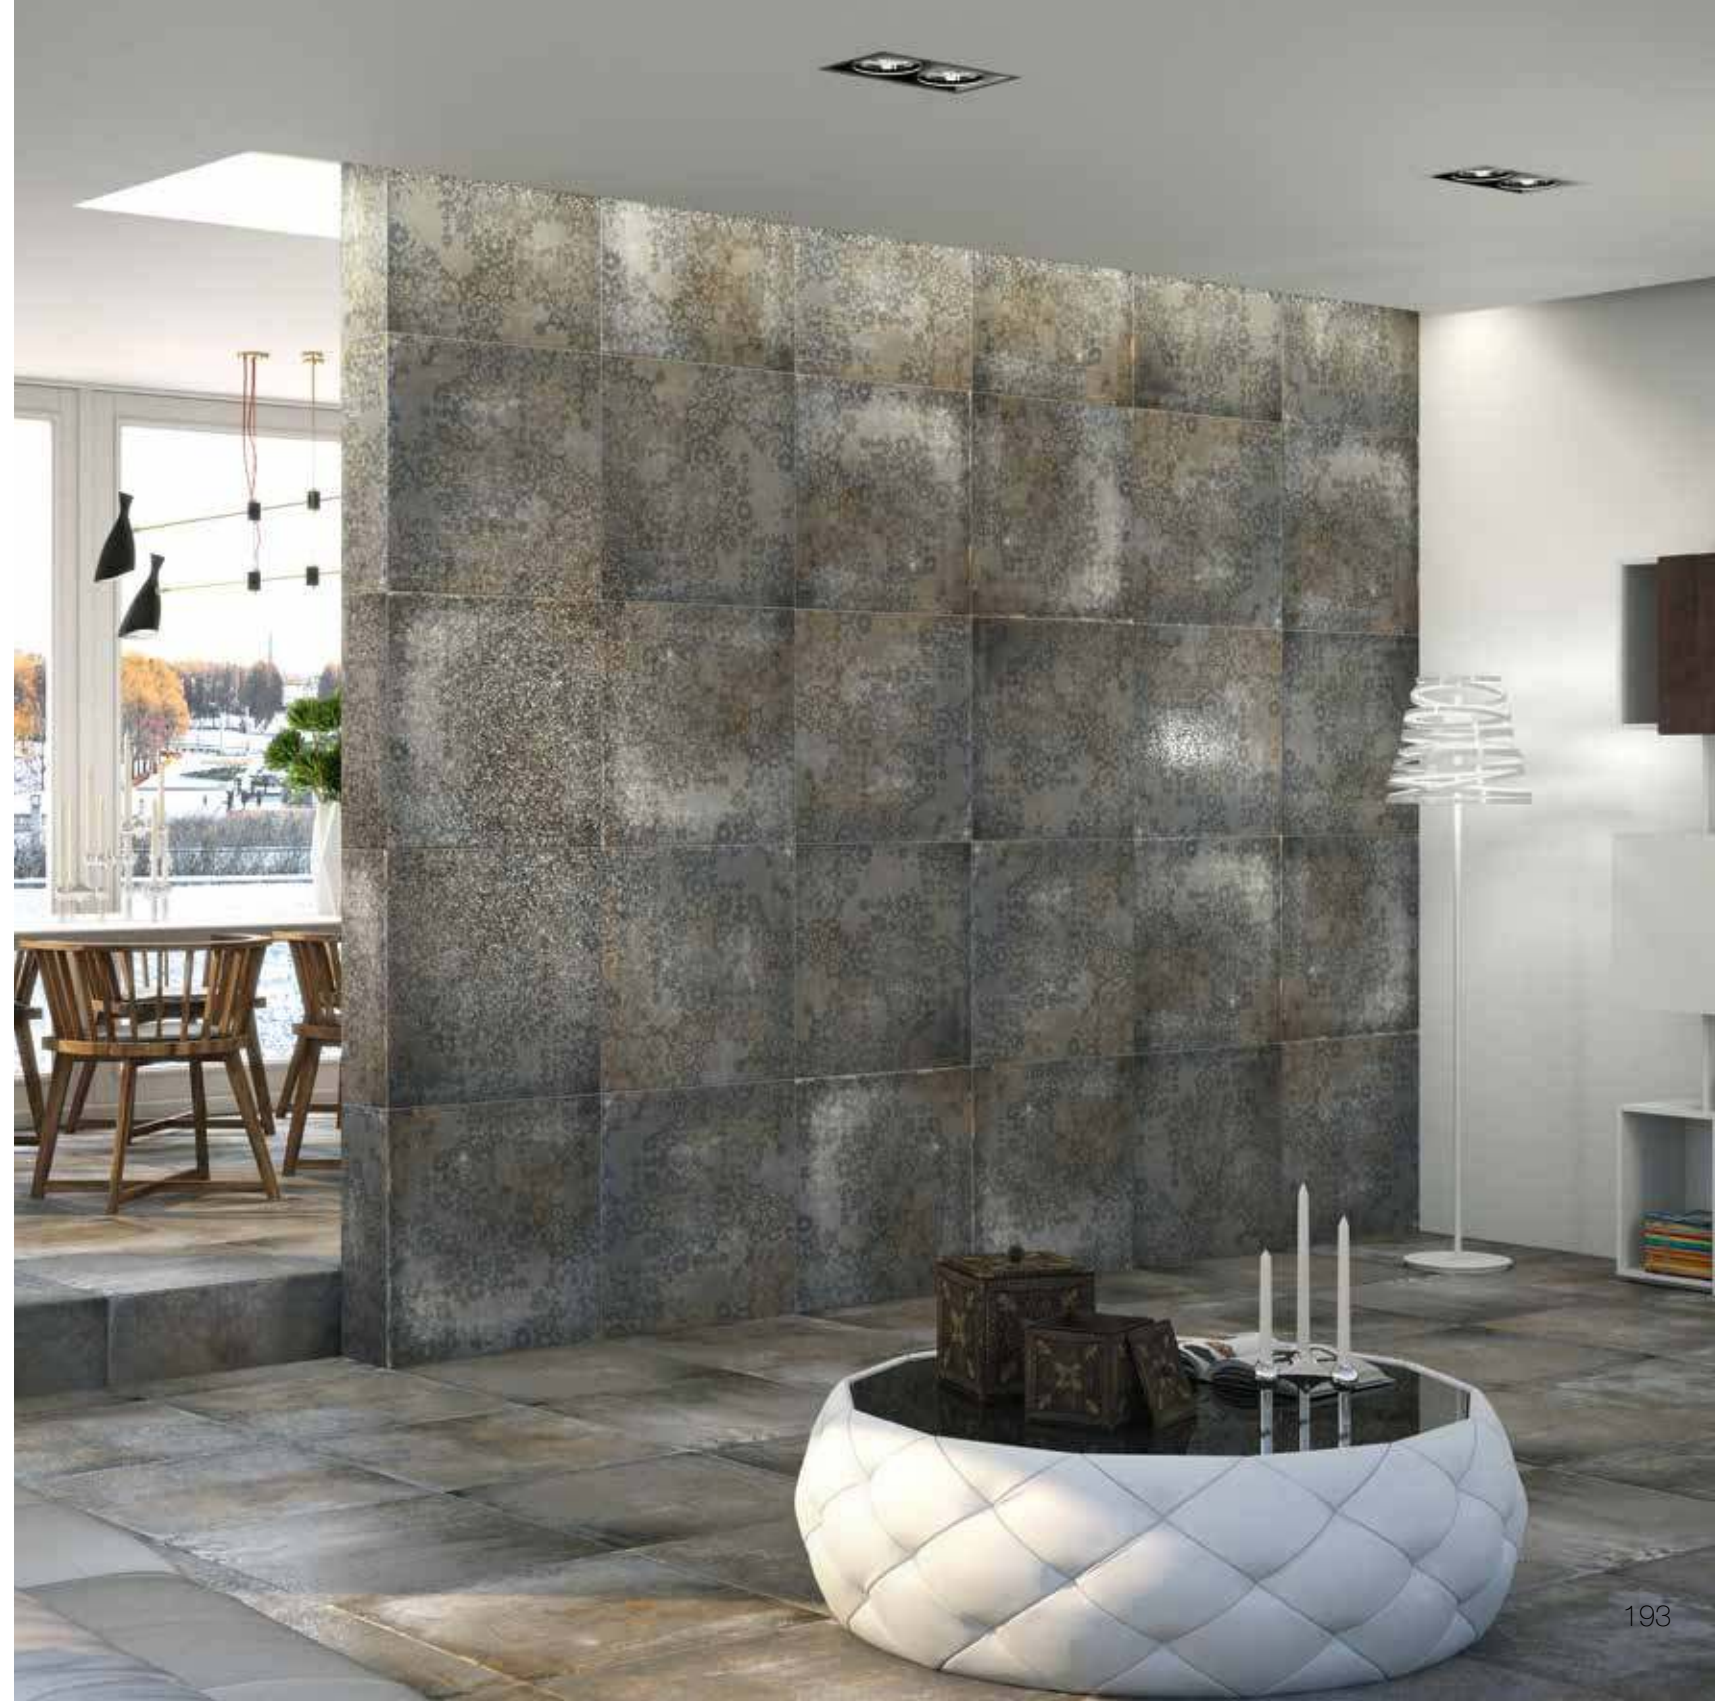

MOSAICO CAMELOT WHITE
30X30/12"X12" A01/P
T35/M

CAMELOT BLUE RECT.
60X60/24"X24"

MOSAICO CAMELOT BLUE
30X30/12"X12" A01/P
T35/M

TROYA BLUE MIX RECT.
60X60/24"X24"

T24/M

CAMELOT/60X60/24"X24"

CARMEN
CERAMIC ART