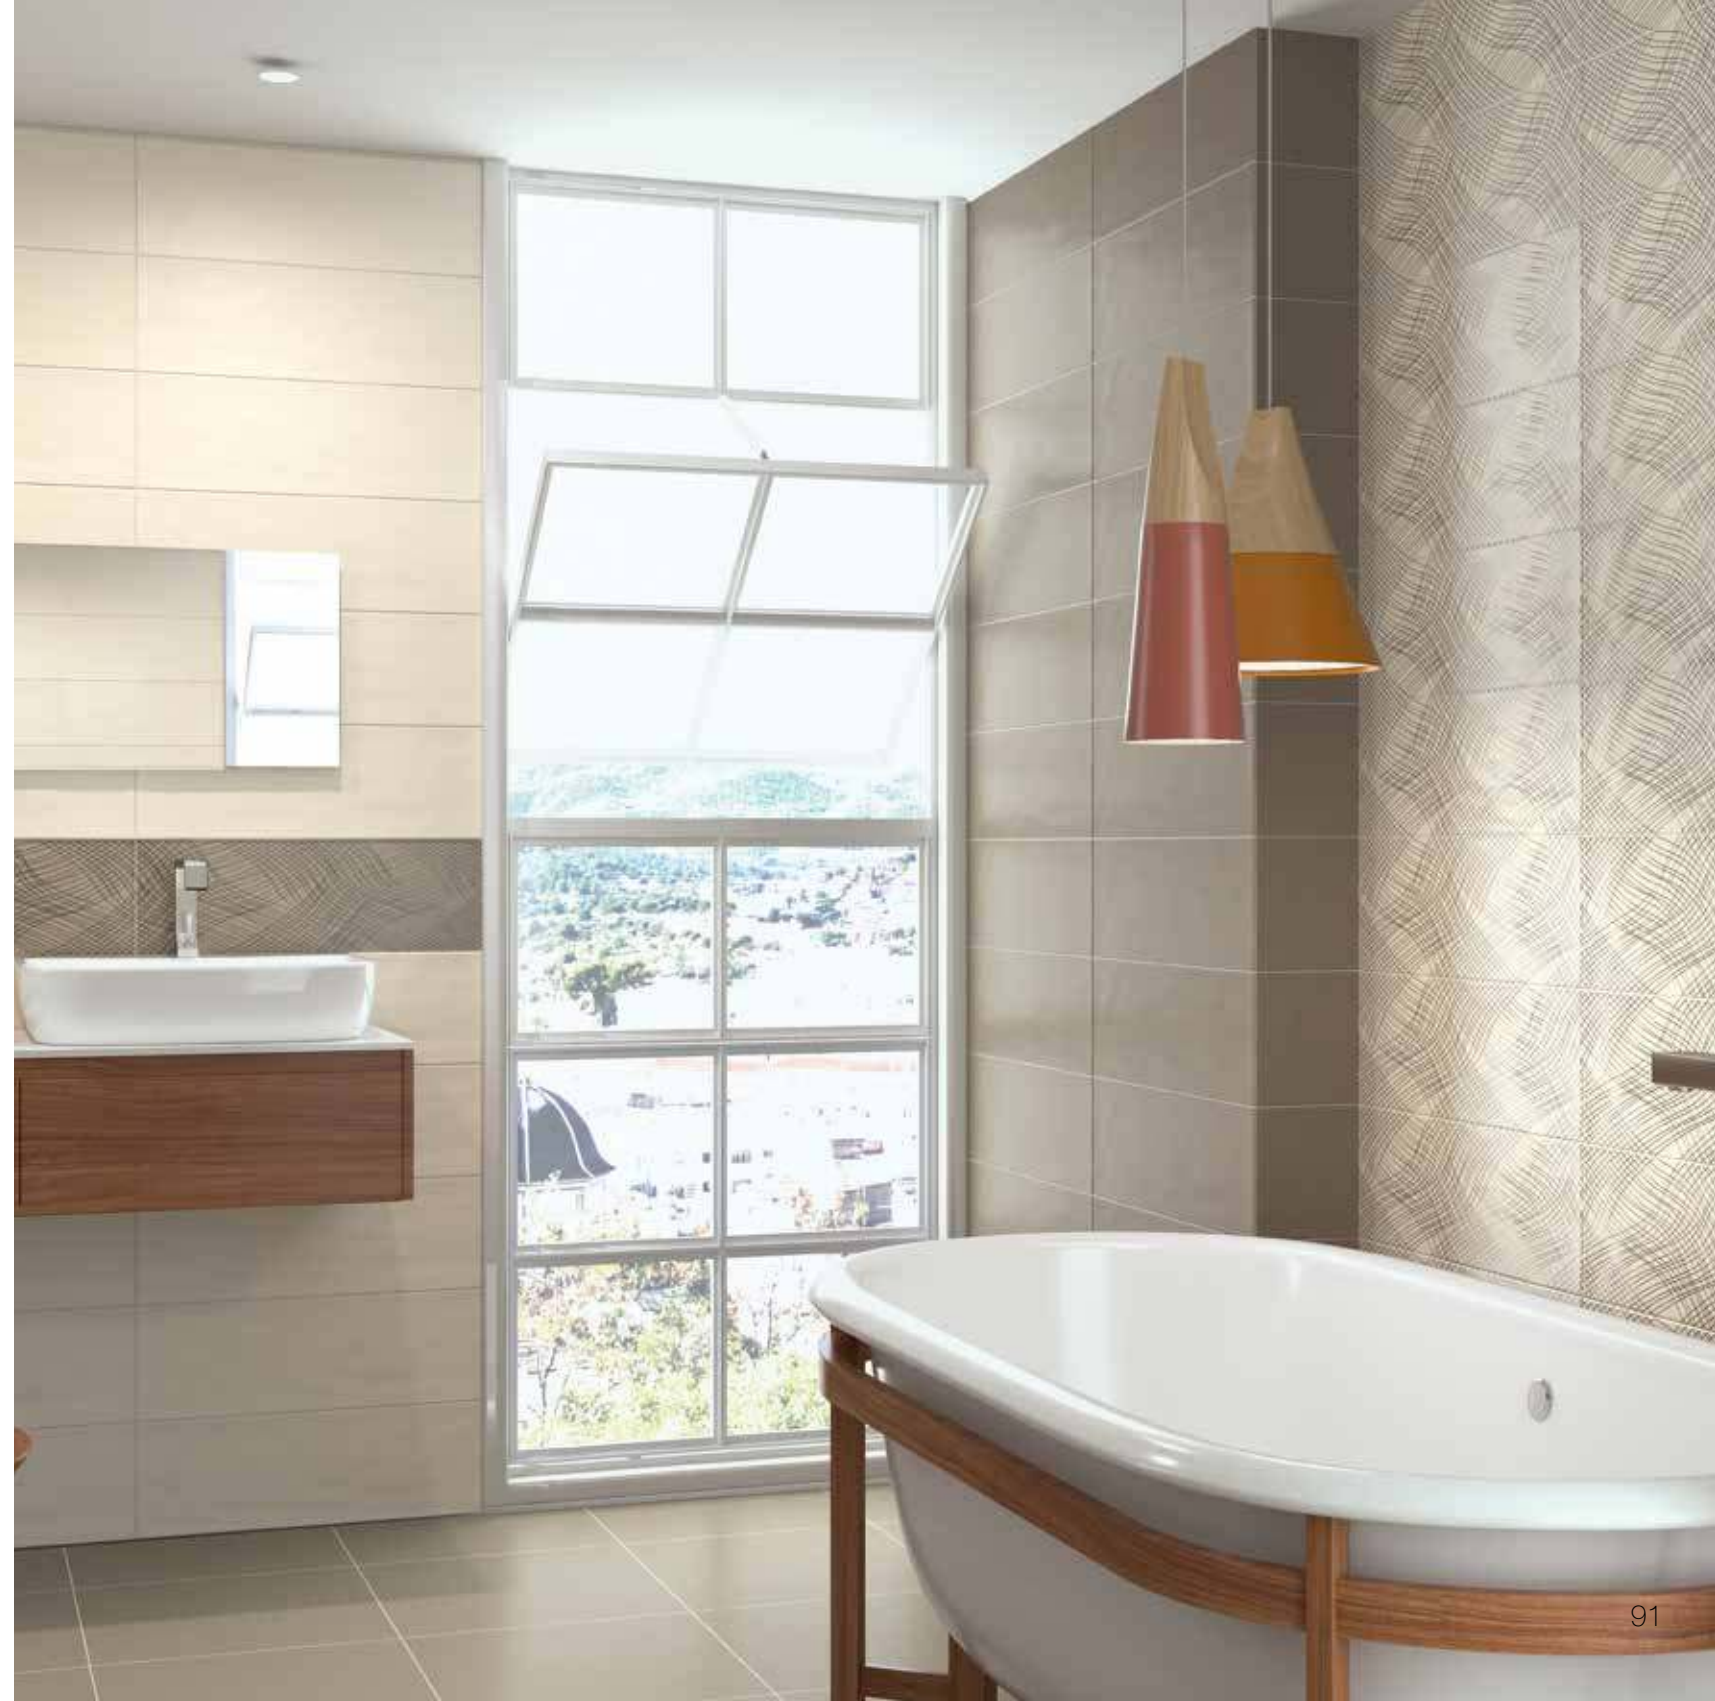

VOGUE/20X60/8"X24"

APE
best for you