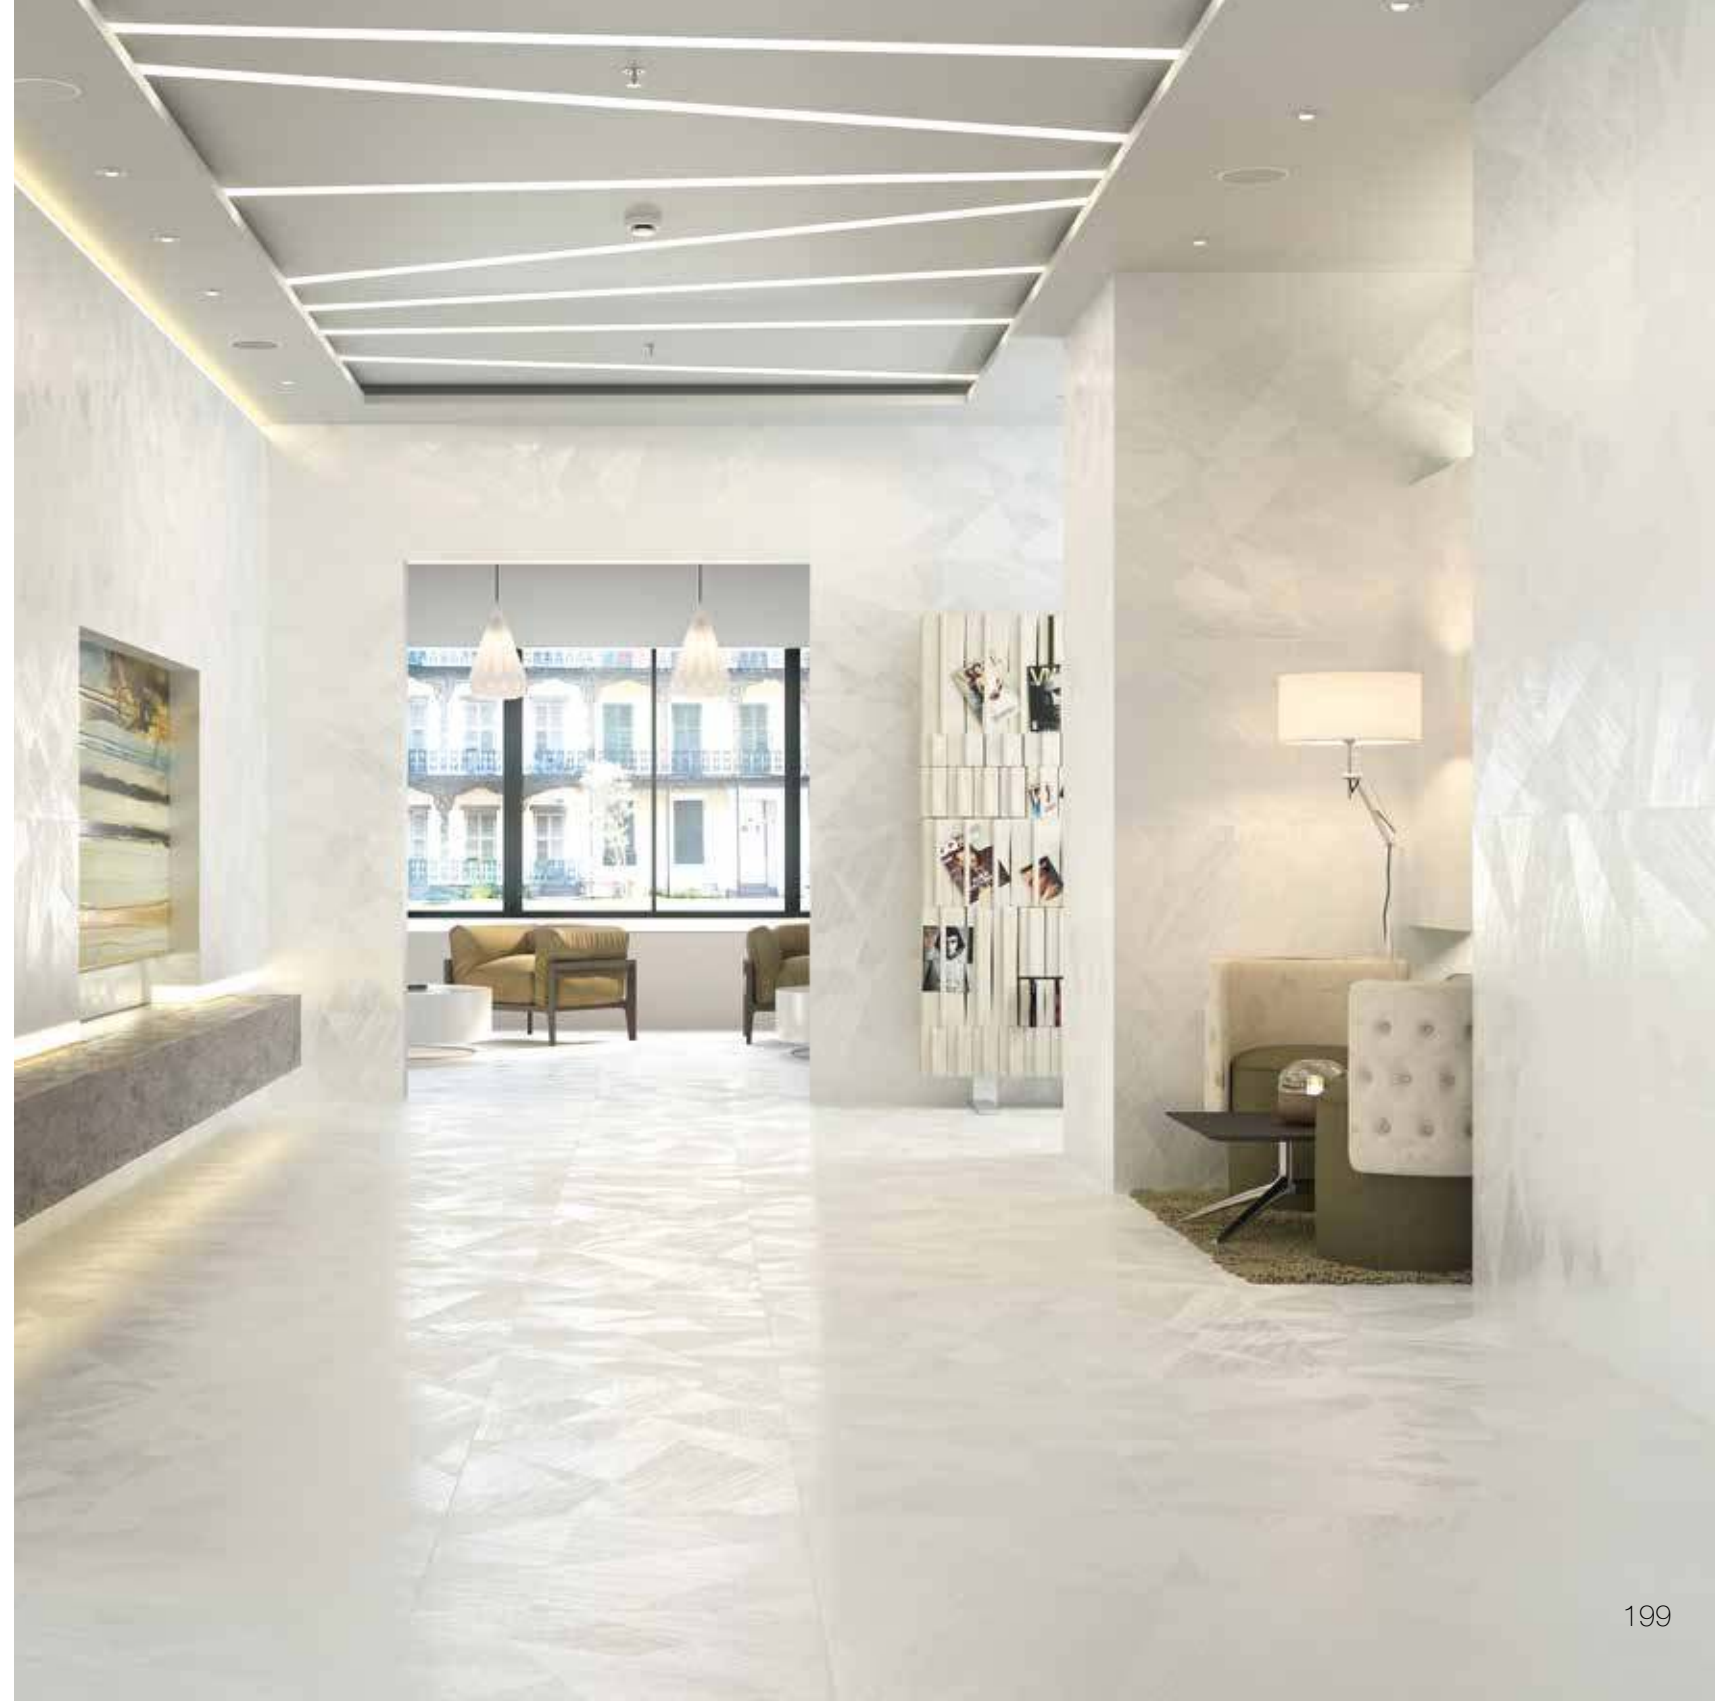

T15/P

LIENZO WHITE LAPATTO RECT.
80X80/31,5"X31,5"

T06/M

LIENZO WHITE LAPATTO RECT.
60X60/24"X24"

T36/M

LIENZO WHITE LAPATTO RECT.
30X60/12"X24"

T36/M

MATERIA/80X80-60X60-30X60/31,5"X31,5"-24"X24"-12"X24"