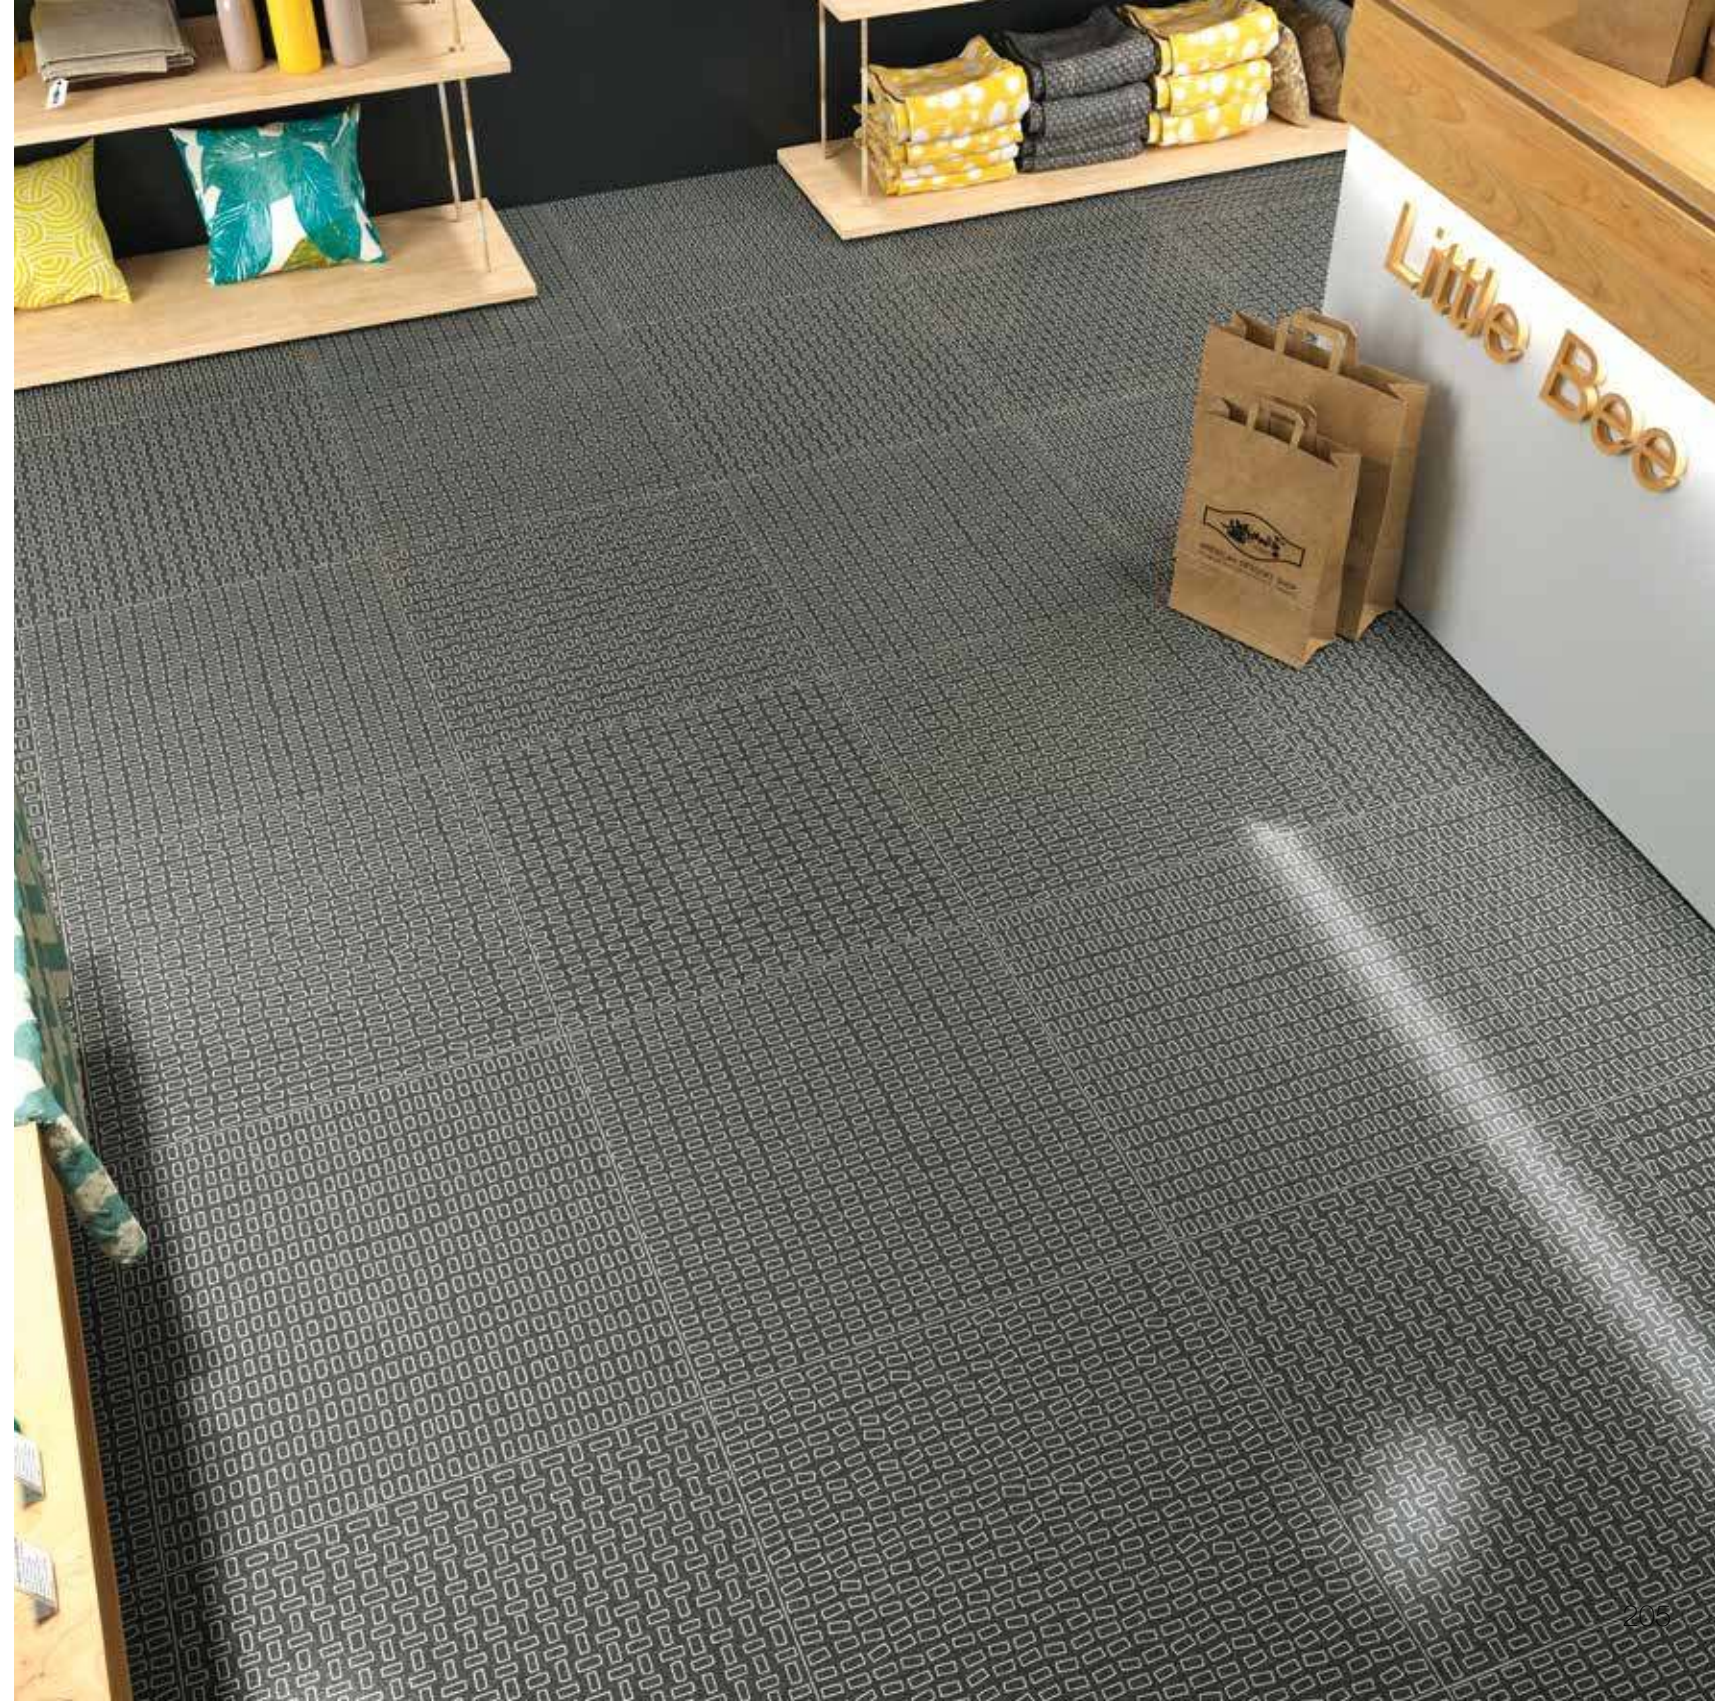

T07/M

T07/M

RODAPIÉ LIENZO LAPATTO
7,5X60/3"X24"
C07/P
DISPONIBLE EN TODOS LOS COLORES / AVAILABLE IN ALL COLORS