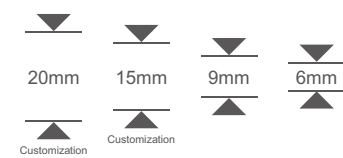

MN065AP261206
 MN065AY261206
 意大利星白 Dolomit

1200x2600mm
 干粒抛 / 哑光细干粒
 Nanotech Polished / Honed

-  Scratch Resistant
-  Colors Ultra-Nature
-  Corrosion Resistance
-  Stain Resistant
-  Compression Resistant
-  Fire Resistant