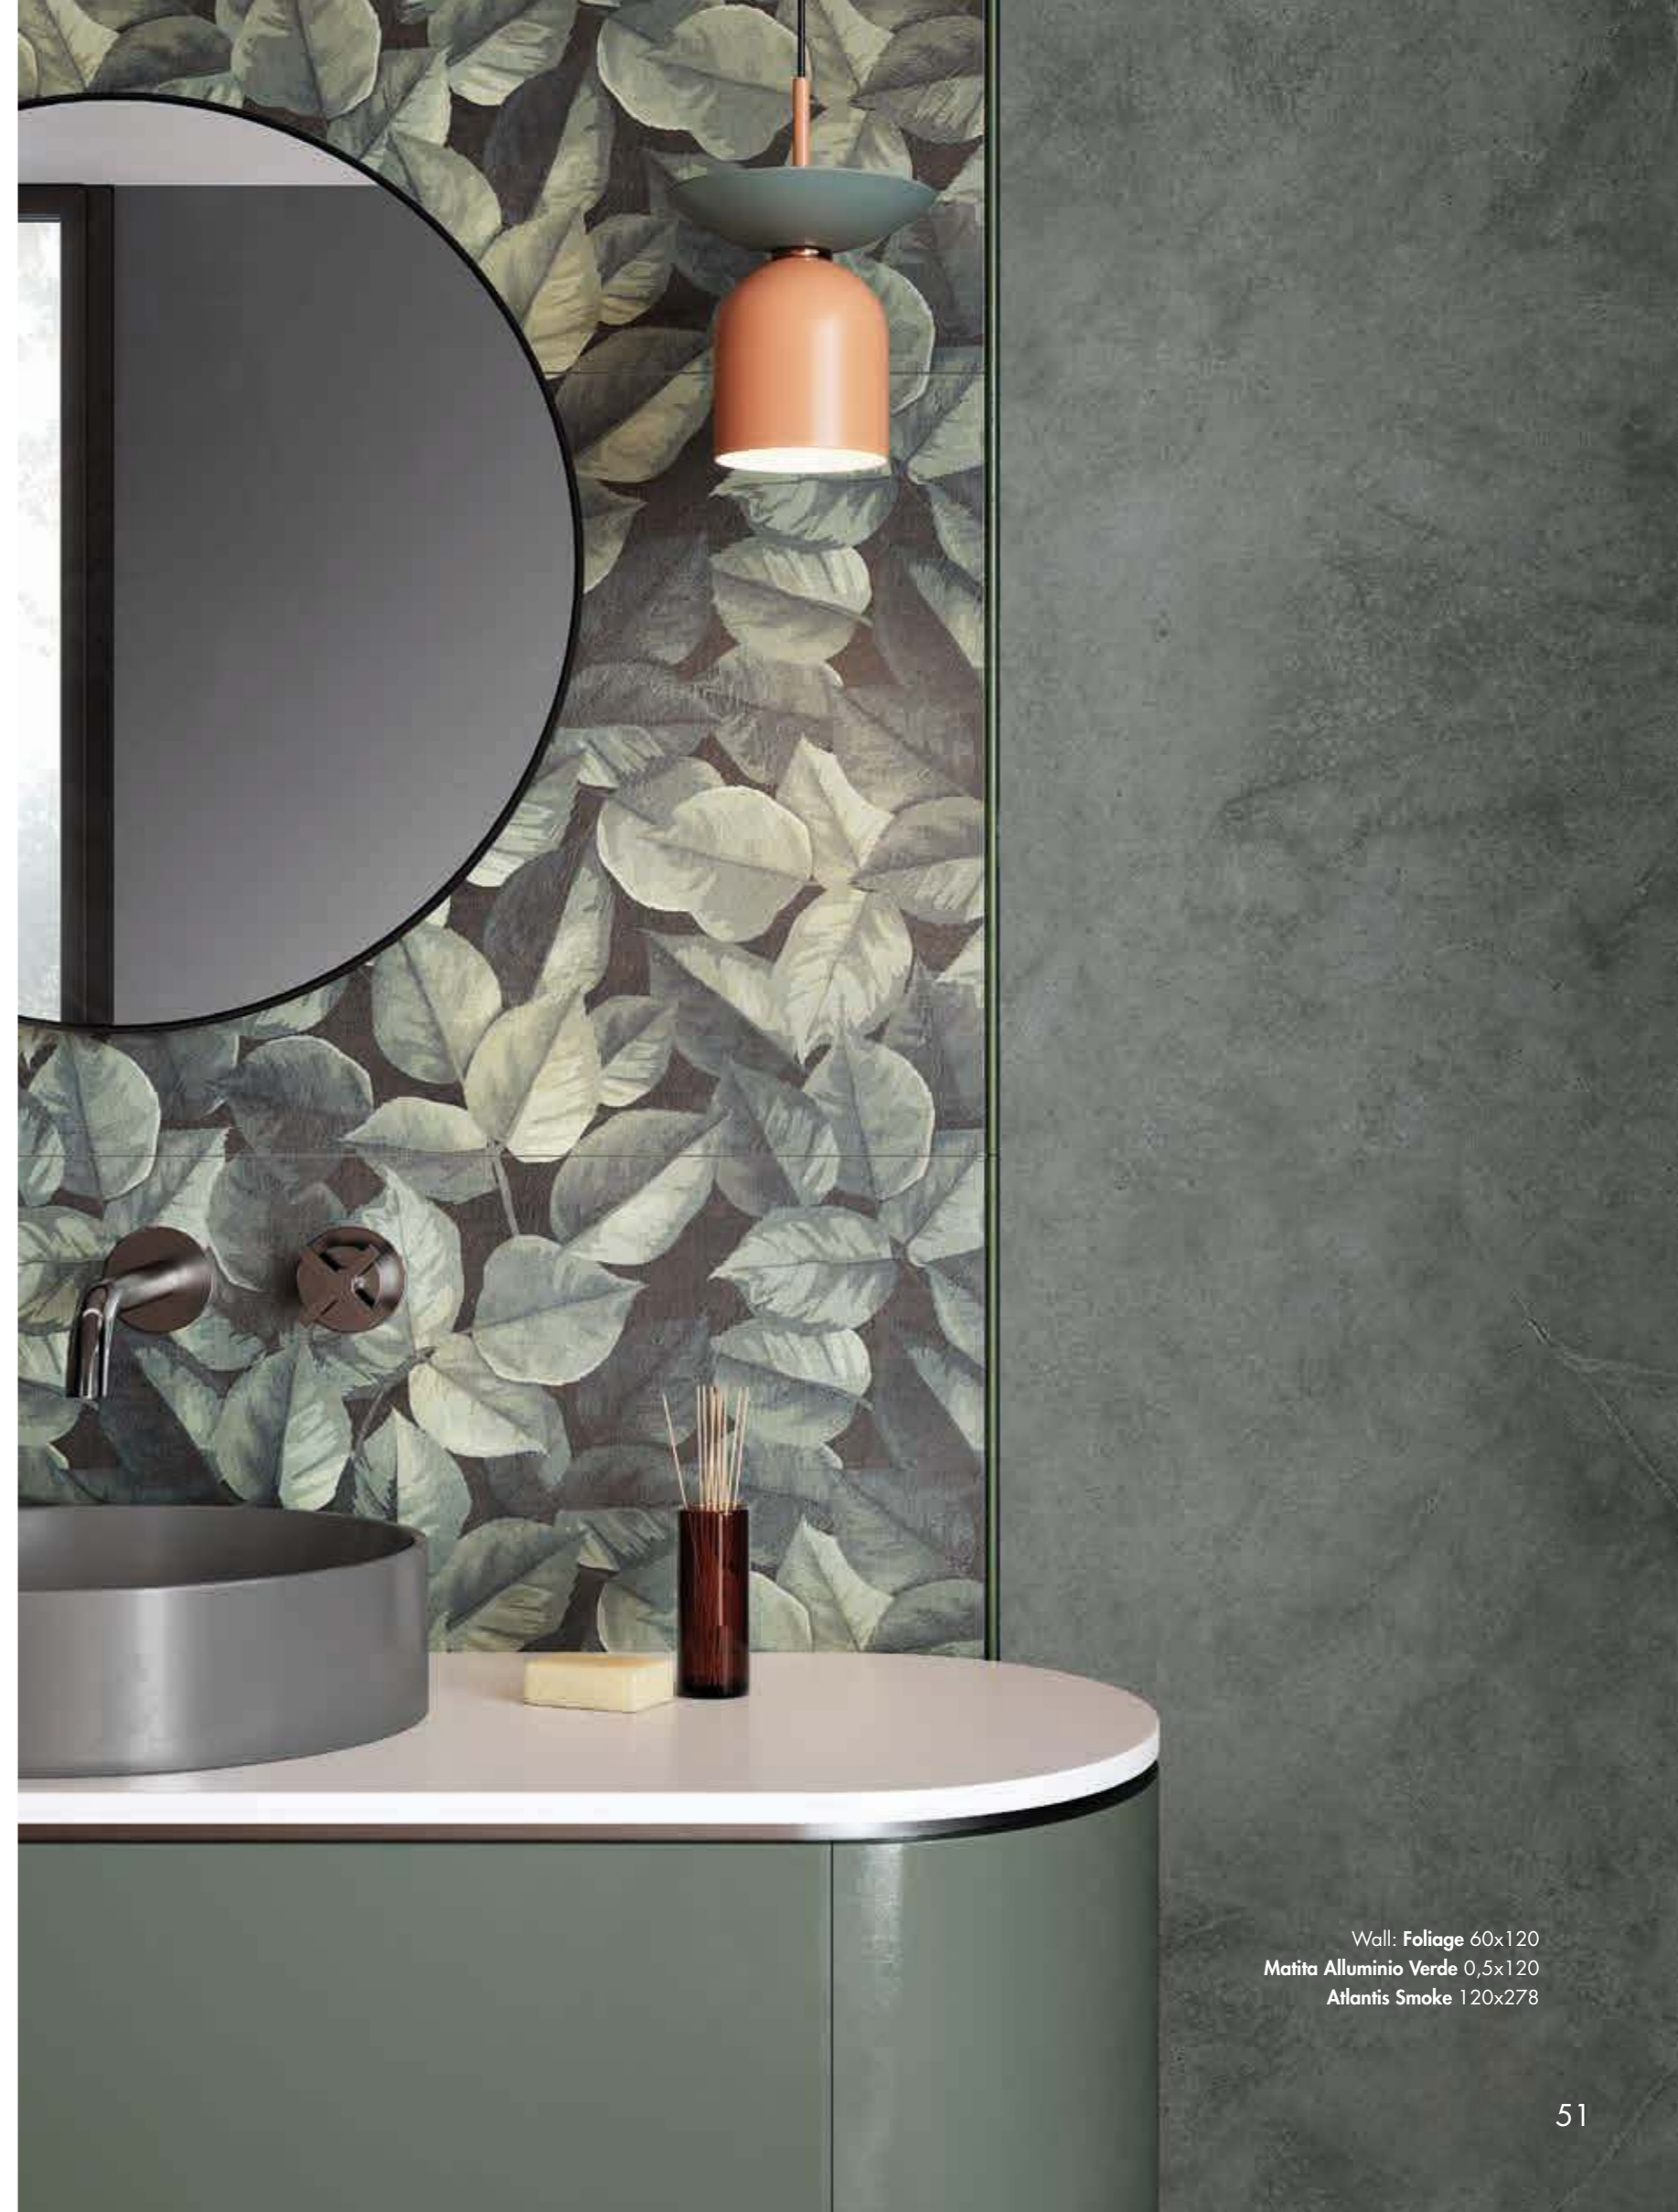

# Foliage

Wall: **Foliage** 60x120  
Floor: **OUT.20 Dolphin Clay** 30x120 20 mm

Wall: **Foliage | Alabaster** 60x120  
Floor: **Crossroad Wood Amber** 20x120

Wall: **Foliage** 60x120  
Floor: **Blend Concrete Iron** 60x120  
BATH DESIGN - Washbasin: **Sensi Up Invisible Pearl Lux**