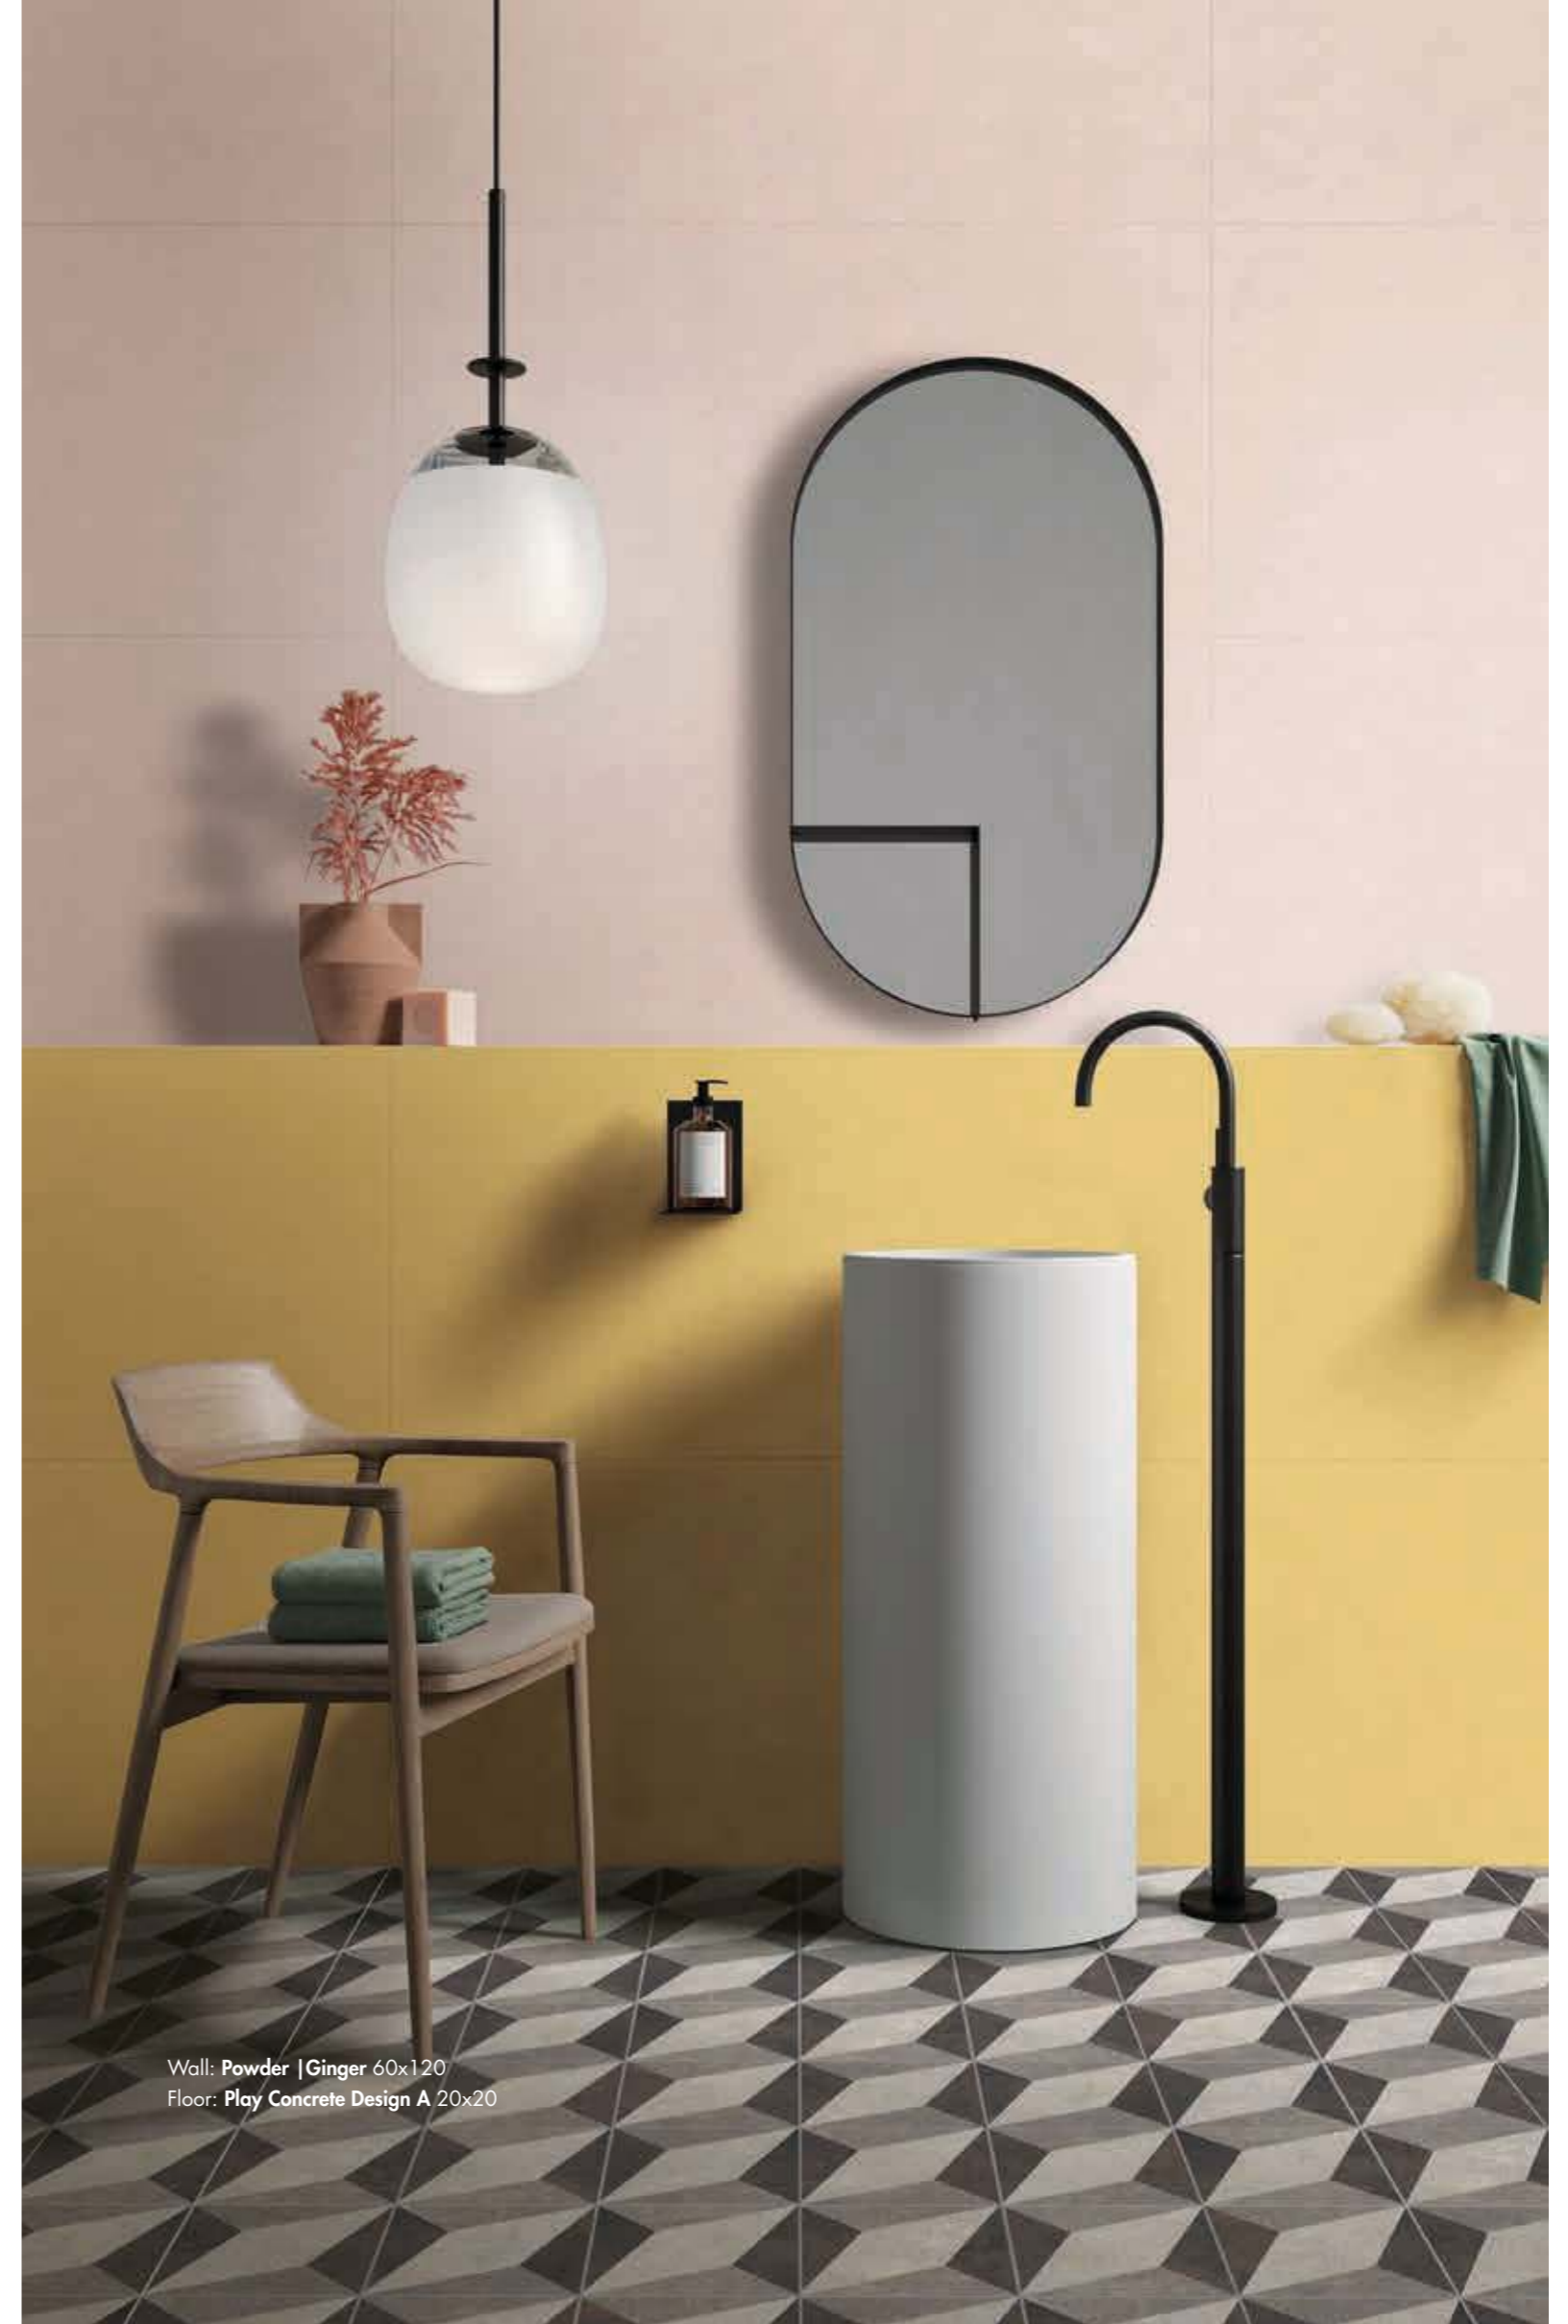

Wall: **Phard** 60x120  
Low wall: **Blend Dots Taupe** 60x120  
Floor: **Blend Dots Taupe** 60x120

Wall: **Sky | Phard** 60x120  
Floor: **Blend Concrete Moon** 60x120

Wall: Sky | Powder 60x120

Wall: Powder 60x120