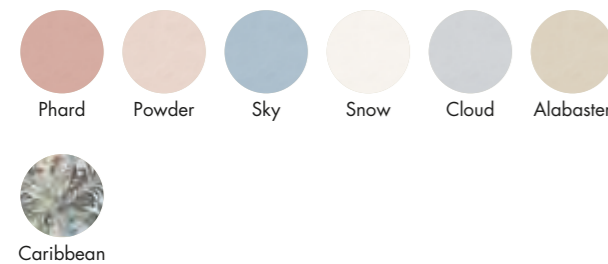

PZ 59,90

ABBINAMENTI CONSIGLIATI - SUGGESTED MATCHING

LISTELLO COLORFUL SEA 5x120 4  
0000186

PZ 59,90

ABBINAMENTI CONSIGLIATI - SUGGESTED MATCHING