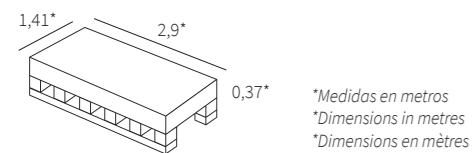

Lux Noor Berry				PEI 3
● 120x260	Rec.	M300	054.200.0877.10660	
● 120x120	Rec.	M185	046.120.0877.10660	
● 60x120	Rec.	M132	046.869.0877.10660	

Lux Noor Almond				PEI 4
● 120x120	Rec.	M185	046.120.0097.10660	
● 60x120	Rec.	M132	046.869.0097.10660	

Lux Noor Apple				PEI 4
● 120x120	Rec.	M185	046.120.0876.10660	
● 60x120	Rec.	M132	046.869.0876.10660	

Lux Noor Nut				PEI 3
● 120x120	Rec.	M185	046.120.0310.10660	
● 60x120	Rec.	M132	046.869.0310.10660	

Lux Noor Peach				PEI 4
● 120x120	Rec.	M185	046.120.0331.10660	
● 60x120	Rec.	M132	046.869.0331.10660	

Noor White				PEI 4
● 120x120	Rec.	M150	004.120.0108.10744	
● 60x120	Rec.	M96	004.869.0108.10744	

Malla Lux Noor				
● Almond	32,5x22,5 Malla	P46	086.297.0097.10660	
● Apple	32,5x22,5 Malla	P46	086.297.0876.10660	
● Berry	32,5x22,5 Malla	P46	086.297.0877.10660	
● Nut	32,5x22,5 Malla	P46	086.297.0310.10660	
● Peach	32,5x22,5 Malla	P46	086.297.0331.10660	
● Almond	30x30(5) Malla	M235	086.281.0014.10660	
● Apple	30x30(5) Malla	M235	086.281.0876.10660	
● Berry	30x30(5) Malla	M235	086.281.0877.10660	
● Nut	30x30(5) Malla	M235	086.281.0310.10660	
● Peach	30x30(5) Malla	M235	086.281.0331.10660	

Malla Noor				
● White	32,5x22,5 Malla	P46	038.297.0108.10744	
● White	30x30(5) Malla	M235	038.281.0118.10744	

Empaquetado / Packaging / Emballage

Formato	pz/pl	m²/pz	m²/pl	kg/pl
120x260	20	3.12	62.40	1,050.00

Empaquetado / Packaging / Emballage

Formato	pz/cj	m²/cj	cj/pl	m²/pl	kg/cj	kg/pl
60x120	2	1.44	32	46.08	34.50	1,129.00
120x120	1	1.44	36	51.84	38.40	1,422.40
32,5x22,5	9	-	-	-	13.50	-
30x30 (5)	11	1.00	42	42.00	23.00	986.00