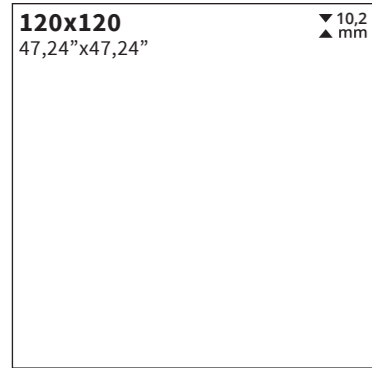

Formatos / Sizes / Formats