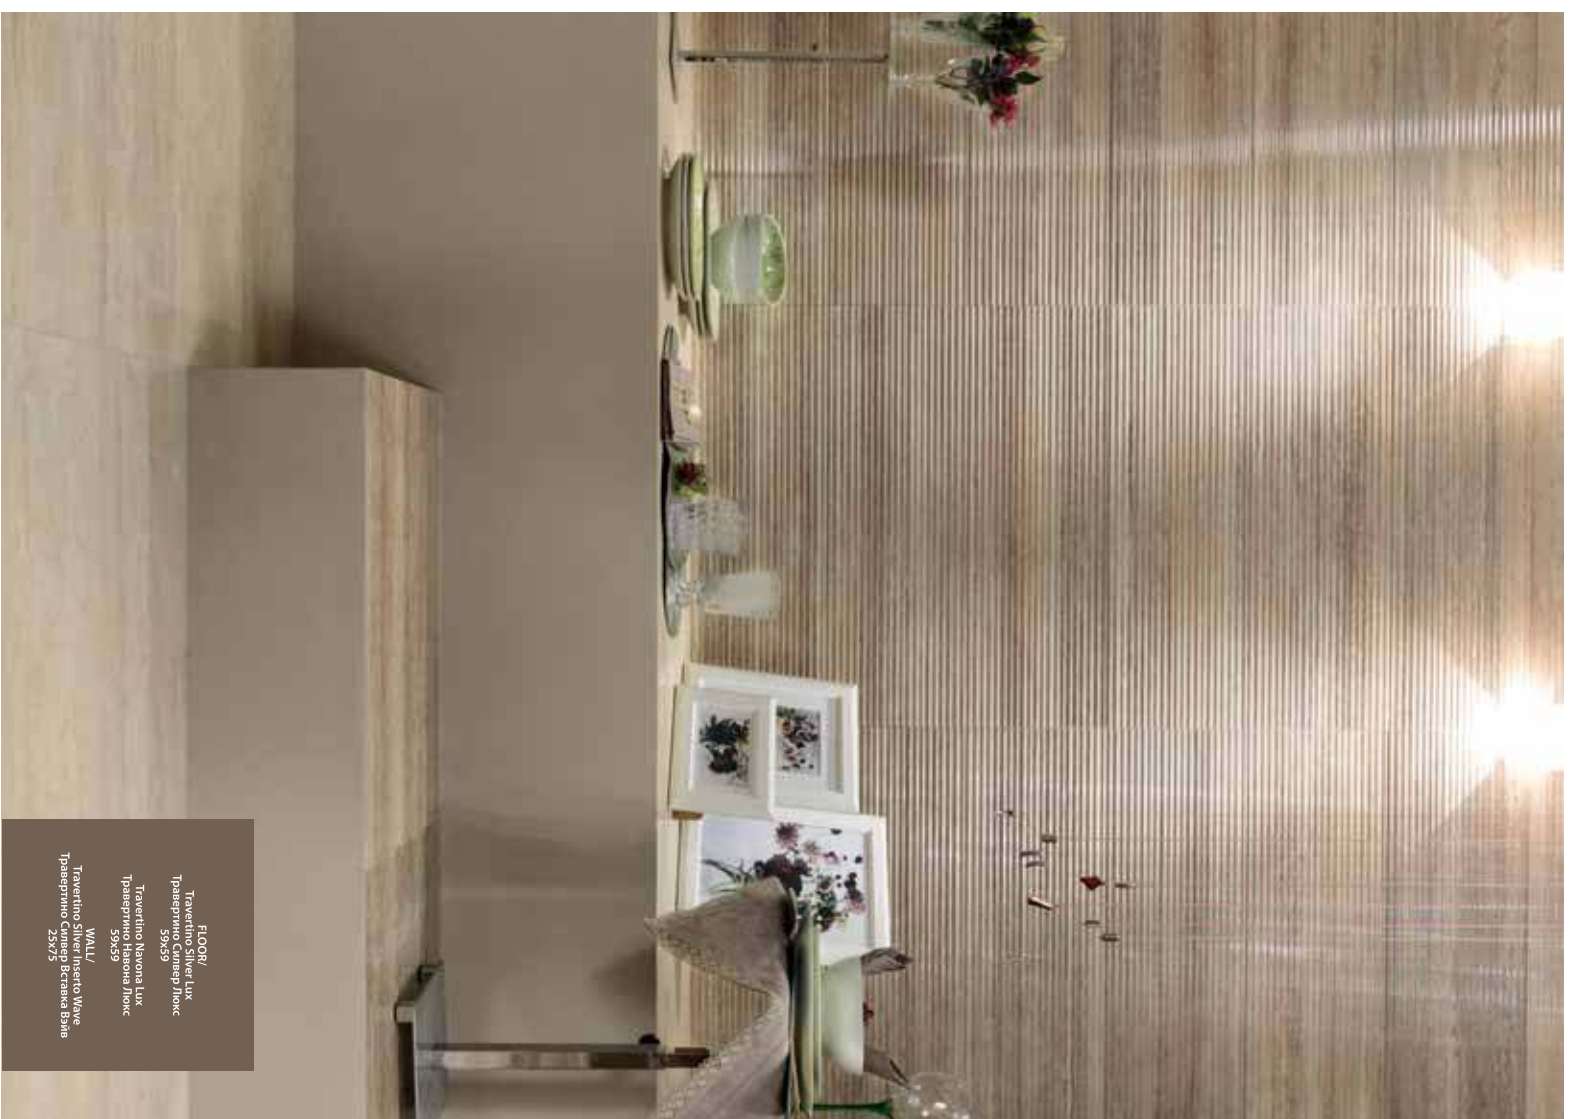

FLOOR/
Travertino Silver Lux
59x59
Travertino Navona Lux
59x59
WALL/
Travertino Silver Prestige Wave
Travertino 52x75