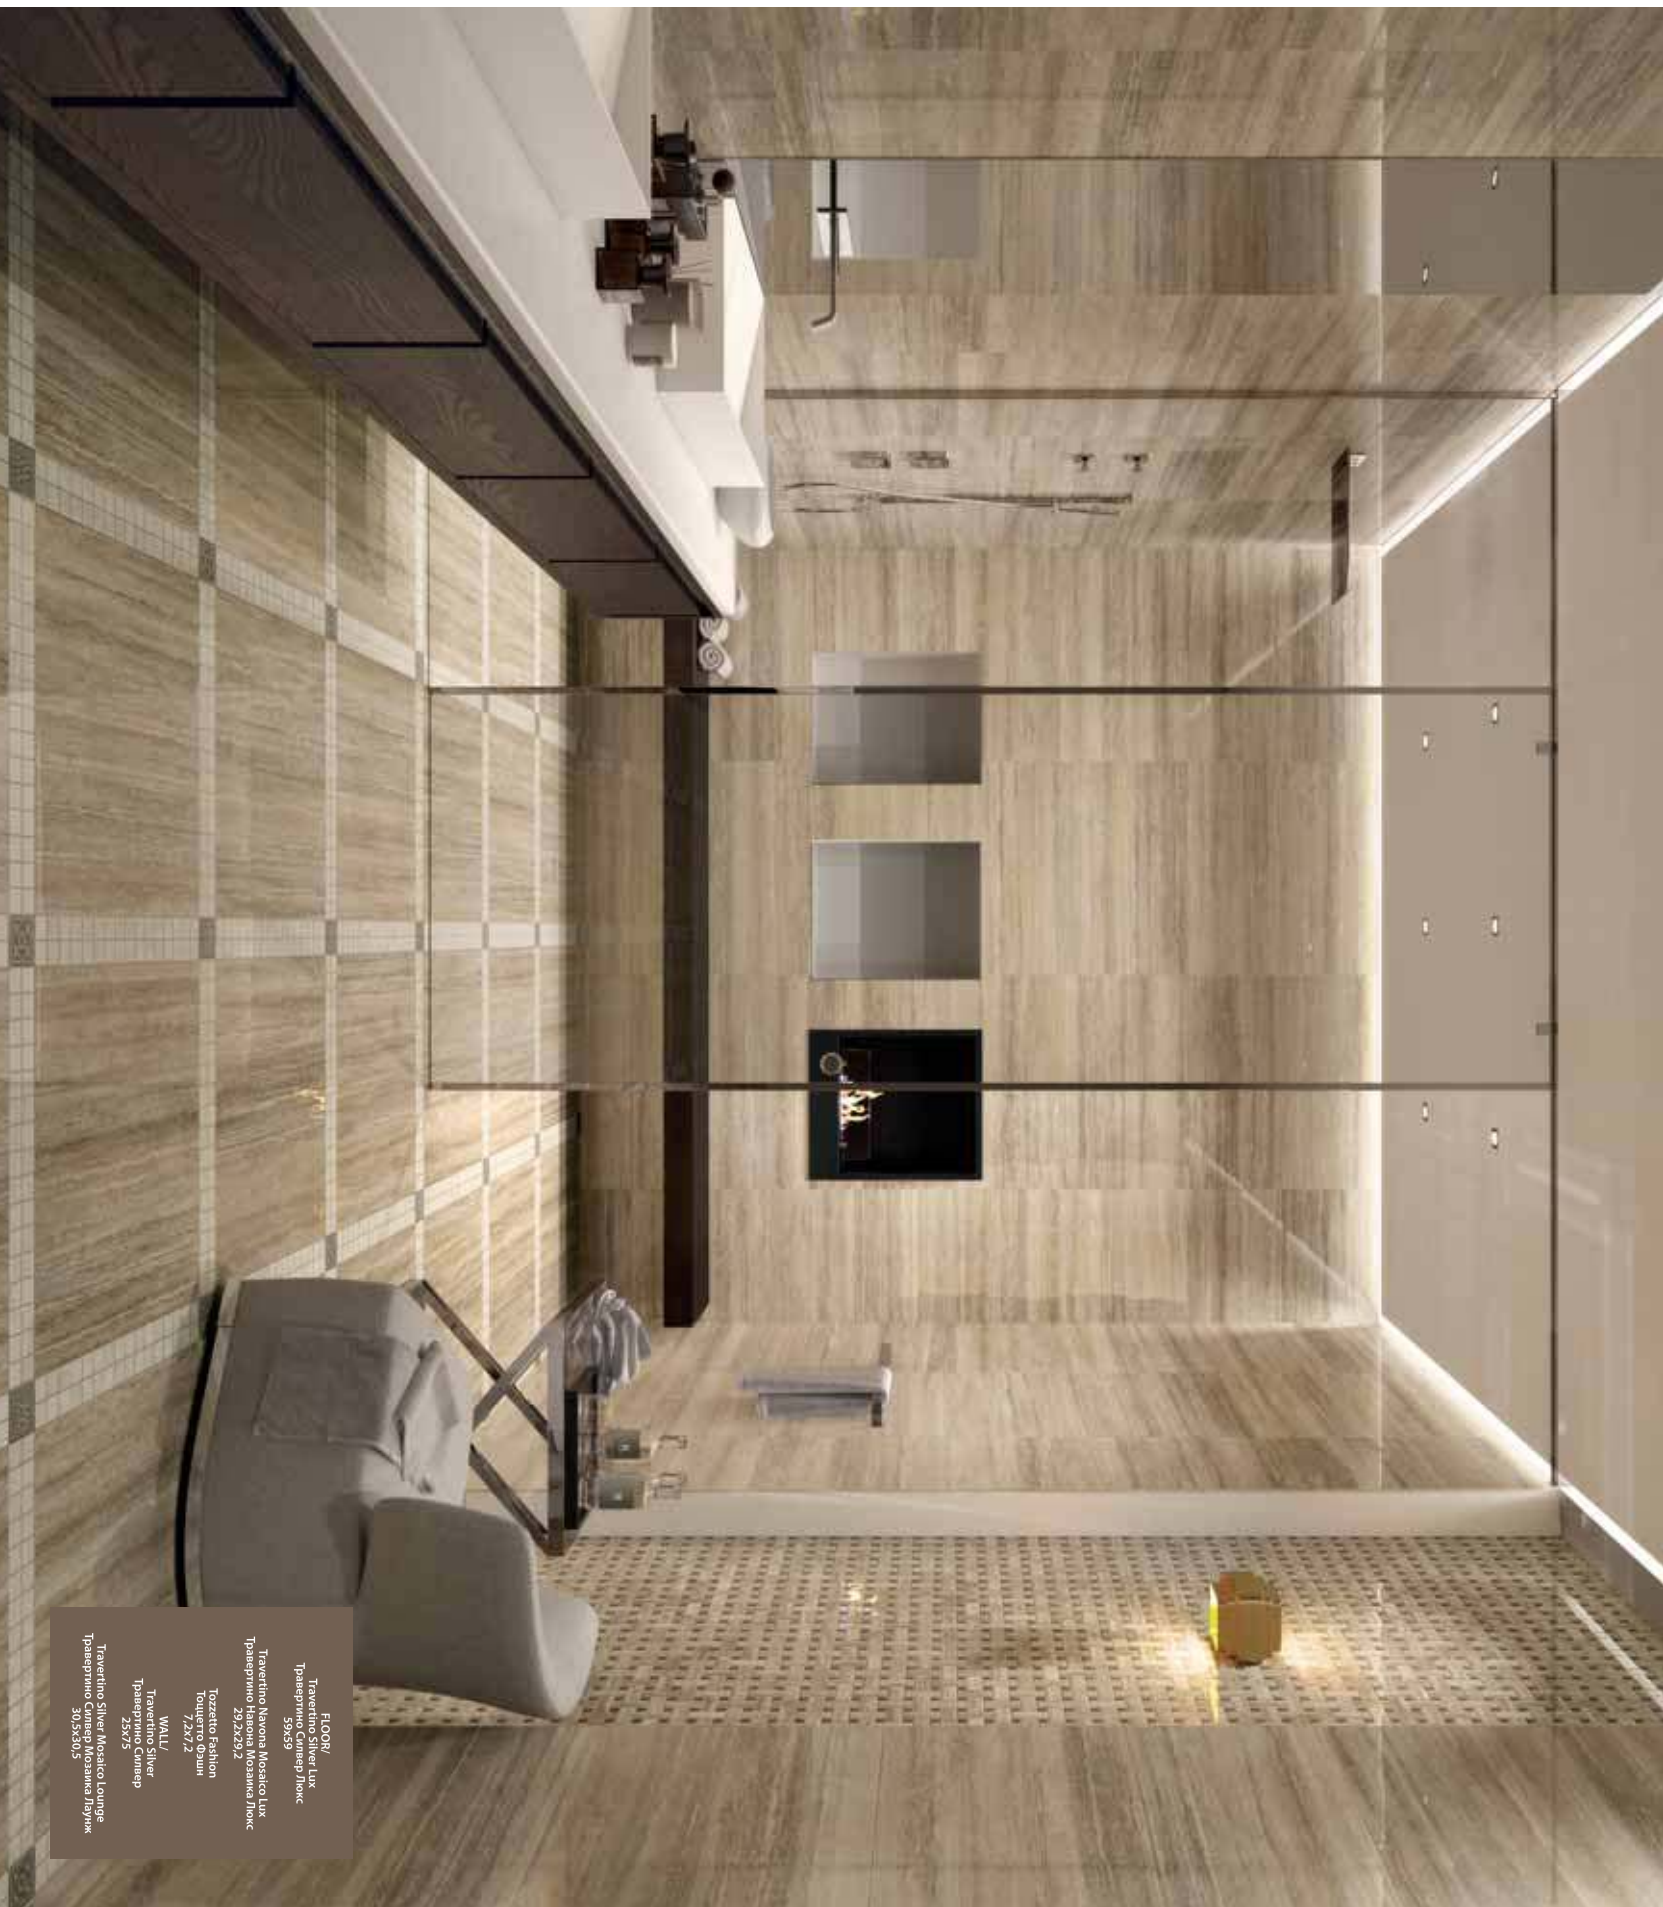

TRAVERTINO* SILVER

БОДРЯЩЕЕ УДОВОЛЬСТВИЕ

Теплый нюанс TRAVERTINO* Silver, дополненный на стенах мозаикой Louipe и на полах укладкой квадратами с TRAVERTINO* мозаикой Navona, создает роскошную и уютную обстановку для приятной релаксации и восстановления сил.

FLOOR/
Травентино Silver Ликс
Травентино Silver Ликс
59x59

Травентино Навона Мозаика Ликс
Травентино Навона Мозаика Ликс
29,2x29,2

Тоузетто Fashion
Тоузетто Фэшн
7,2x7,2

WALL/
Травентино Silver
Травентино Silver
25x7,5

Травентино Silver Мозаика Lounge
Травентино Silver Мозаика Lounge
30,5x30,5