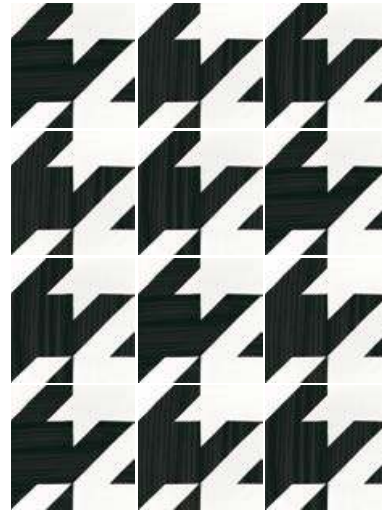

* This product is made up of different designs that are randomly mixed in the box.

MOONLINE B&W
22126 EQ-5

ORIGAMI B&W
22127 EQ-5

TWEED B&W
22128 EQ-5

Caprice Deco Moonline B&W 20 x 20 cm / 8" x 8"

Caprice Deco Balance B&W 20 x 20 cm / 8" x 8"