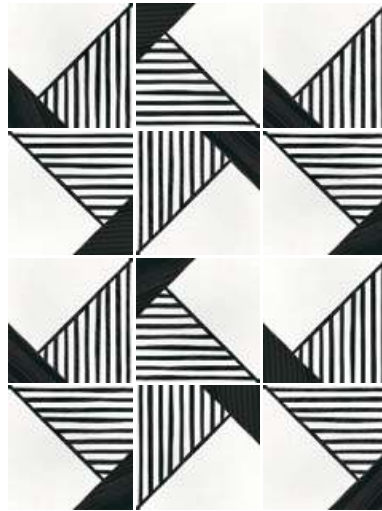

* This product is made up of different designs that are randomly mixed in the box.

MOONLINE B&W
22126 EQ-5

ORIGAMI B&W
22127 EQ-5

TWEED B&W
22128 EQ-5

Caprice Deco Moonline B&W 20 x 20 cm / 8" x 8"

Caprice Deco Balance B&W 20 x 20 cm / 8" x 8"