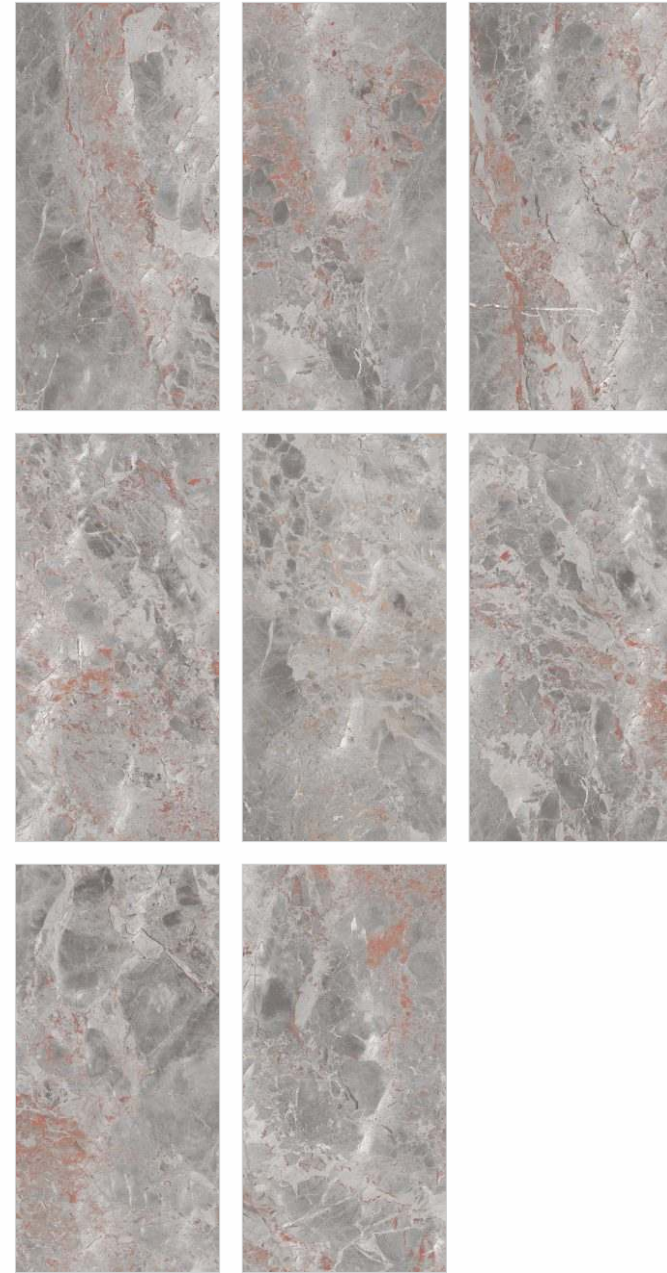

FLOOR

Saran Collin Gris | Size - 600x1200mm | Finish - Glossy

colortile
ceramics & innovation