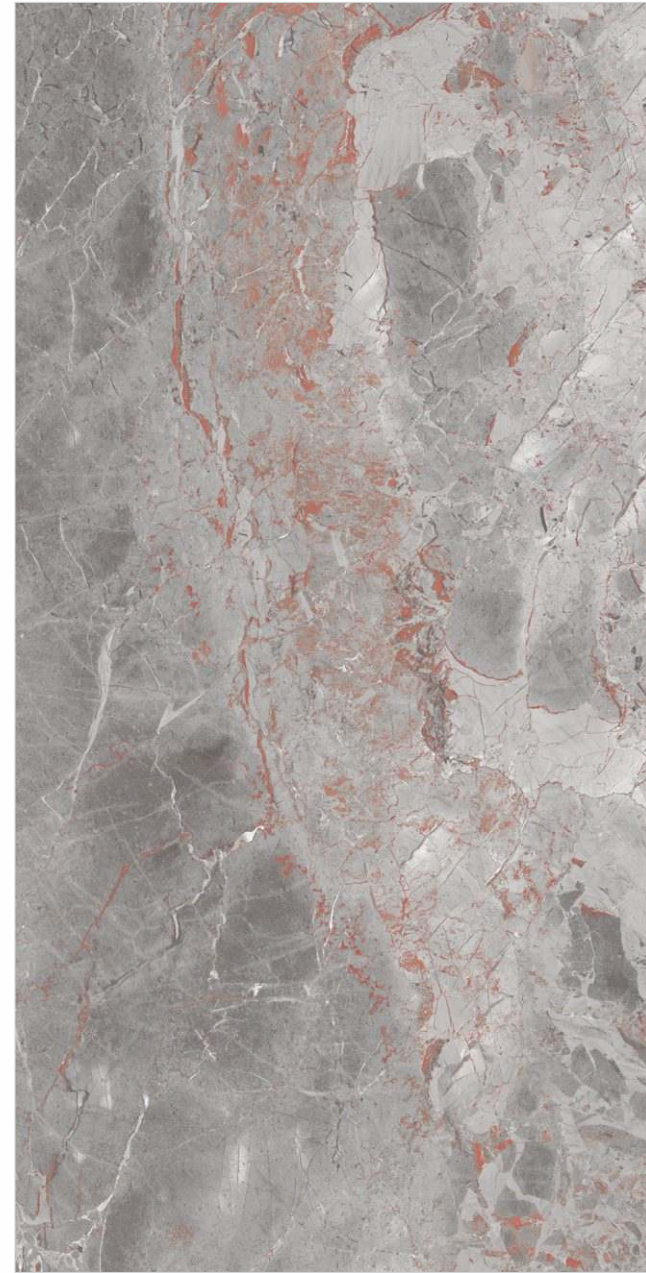

Size

600x1200mm

Finish

- GLOSSY

Saran Collin Gris

8 - R