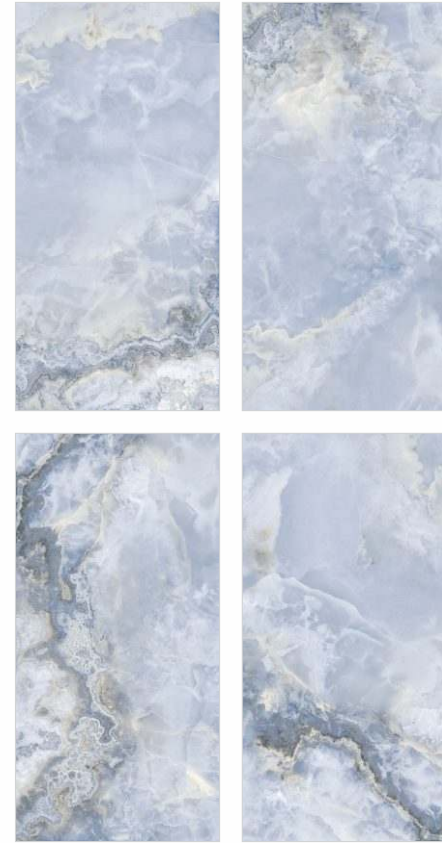

Onyx Pink Crush | Size - 600x1200mm | Finish - Glossy

Size

600x1200mm

Finish

- **GLOSSY**
- **RUSTIC MATT**

Onyx Sea Blue

4 - R

WALL