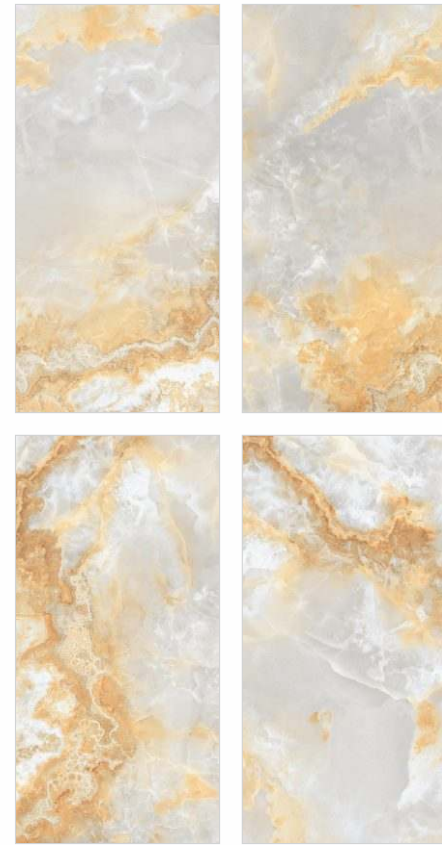

colortile
ceramics & innovation

Size

600x1200mm

Finish

- RUSTIC MATT
- GLOSSY

Onyx Sunspot

4 - R

WALL

Onyx Sunspot | Size - 600x1200mm | Finish - Rustic Matt

FLOOR

Onyx Sunspot | Size - 600x1200mm | Finish - Rustic Matt

colortile
ceramics & innovation

Size

600x1200mm

Finish

- RUSTIC MATT
- GLOSSY