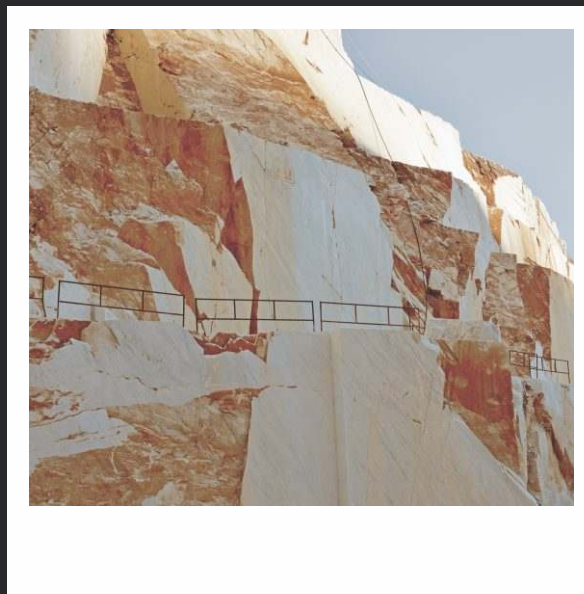

Inspiration

The perfect marriage between the natural beauty of the Earth and technologically advanced creations of ceramic to build a space with modern aesthetics.