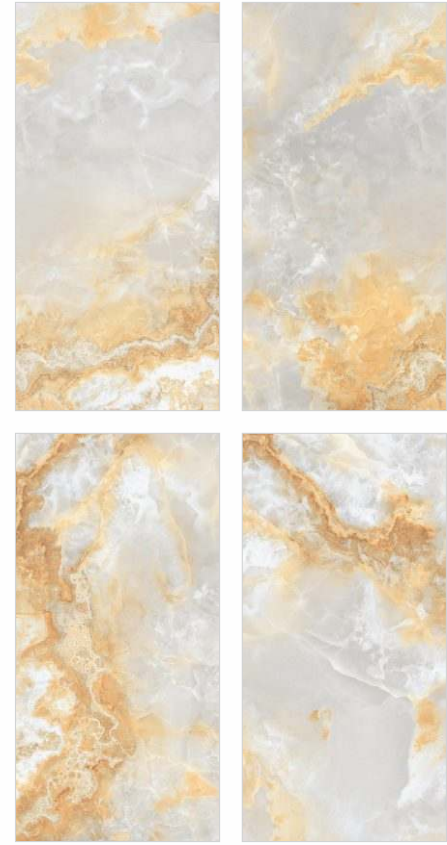

WALL

Onyx Sunspot | Size - 600x1200mm | Finish - Glossy

FLOOR

Rapido Gris | Size - 600x1200mm | Finish - Rustic Matt