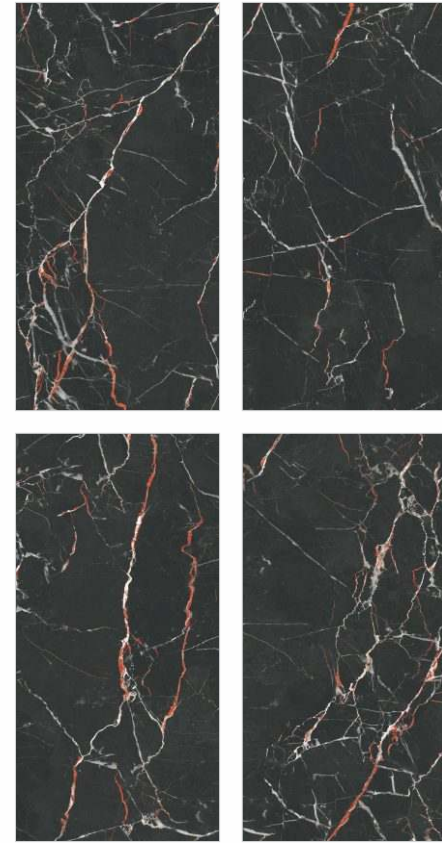

WALL

Stone Carv Nero | Size - 600x1200mm | Finish - Rustic Carving

FLOOR

Imperia Silver | Size - 600x600mm | Finish - Rustic Matt

colortile
ceramics & innovation

Colortile Quality Standards

Standards according to ISO 13006: Annex G - EN 14411: Annex G. Dry - Pressed Ceramic Tiles. Group BIa ($E_b \leq 0.5\%$)