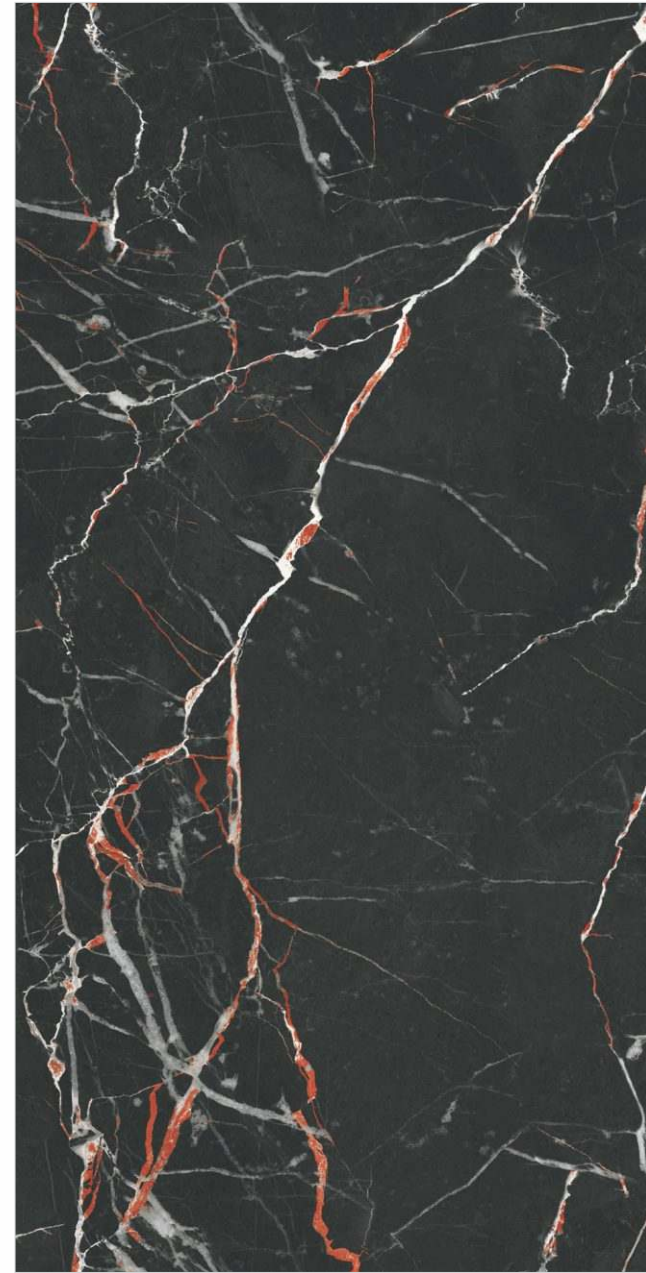

FLOOR

Wozti Nut | Size - 600x1200mm | Finish - Rustic Carving

Size

600x1200mm

Finish

- **RUSTIC CARVING**

Stone Carv Nero

4 - R