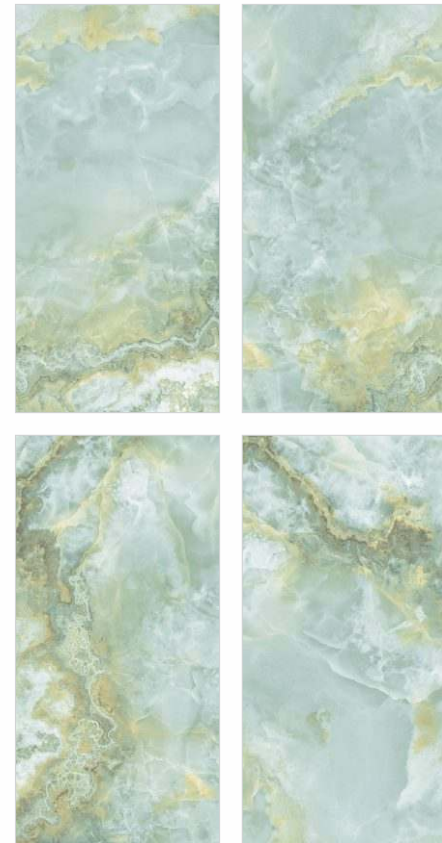

FLOOR

Onyx Verde | Size - 600x1200mm | Finish - Rustic Matt

colortile
ceramics & innovation