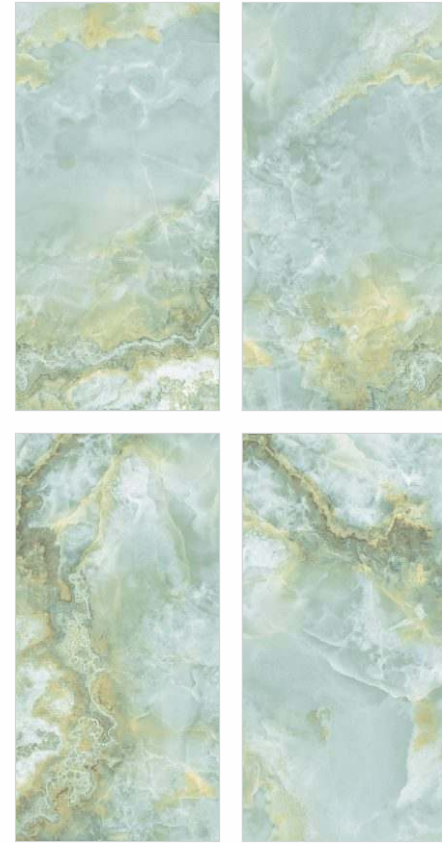

WALL

Onyx Verde | Size - 600x1200mm | Finish - Glossy

FLOOR

Onyx Verde | Size - 600x1200mm | Finish - Glossy

colortile
ceramics & innovation