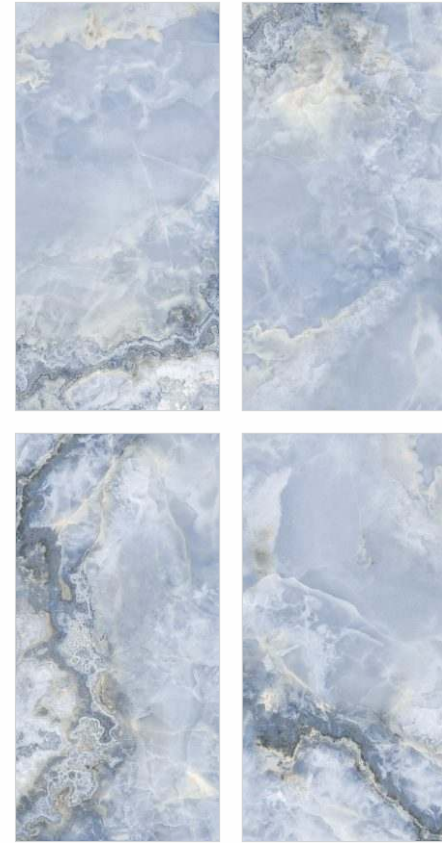

WALL

Onyx Sea Blue | Size - 600x1200mm | Finish - Rustic Matt

FLOOR

Onyx Sea Blue | Size - 600x1200mm | Finish - Rustic Matt

colortile
ceramics & innovation