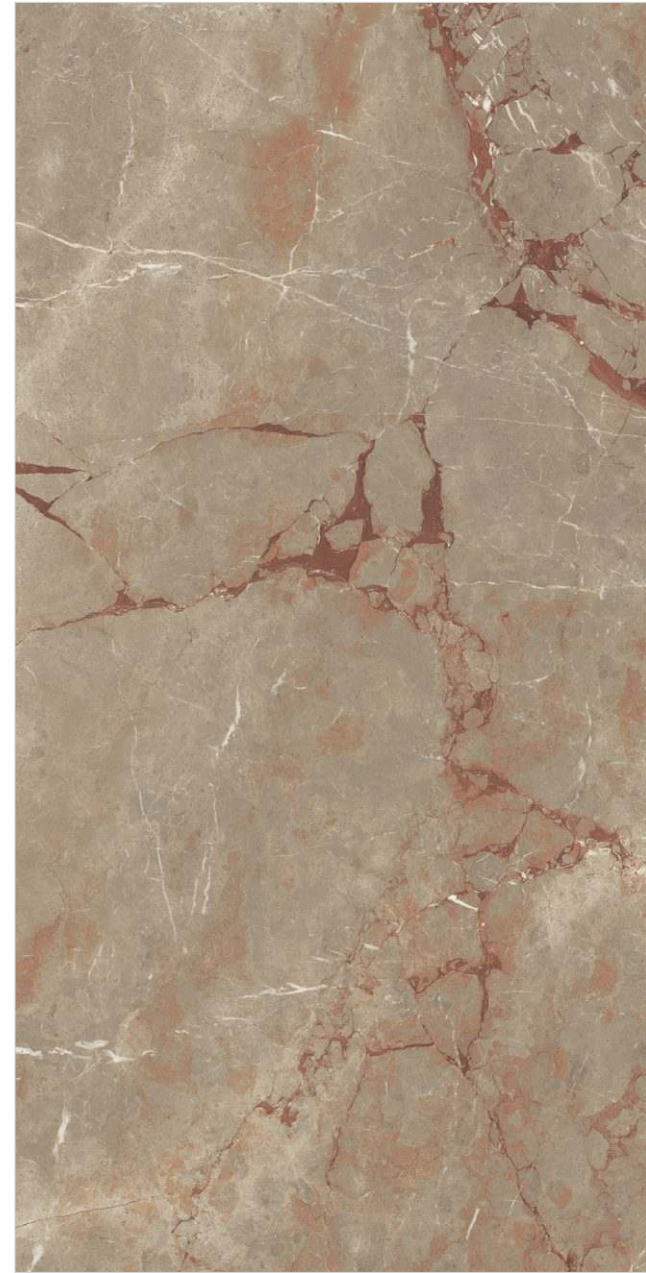

6 - R

Size

600x1200mm

Finish

- RUSTIC CARVING
- HIGH GLOSS

Aristo Rosso