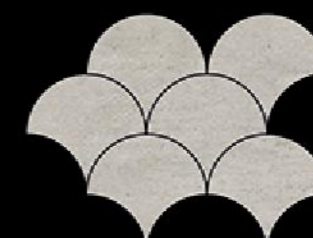

# SAMANTA COLLECTION

60 x 120 cm.

## Complementary Products

- **Matt**
- Different Faces: 4
- Color: Dark Gray, Light Gray

**SAMANTA COLLECTION**  
60 x 120 cm.

**SAMANTA COLLECTION**  
60 x 120 cm.

# SAMANTA COLLECTION

60 x 60 cm.

- Matt
- Different Faces: 6
- Color: Dark Gray