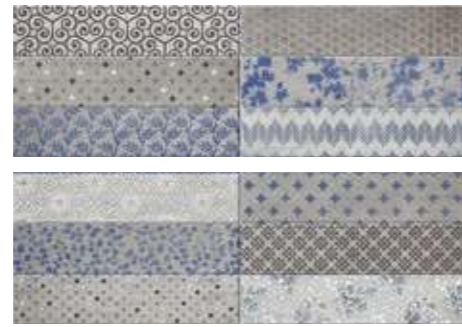

TERRA

red body · pasta roja

20x60

8"x24"

B26 Terra White 20x60

B1 Brick Terra White 20x60

P67 Decor Solei White 20x60

B1 Decor Terra White 20x60