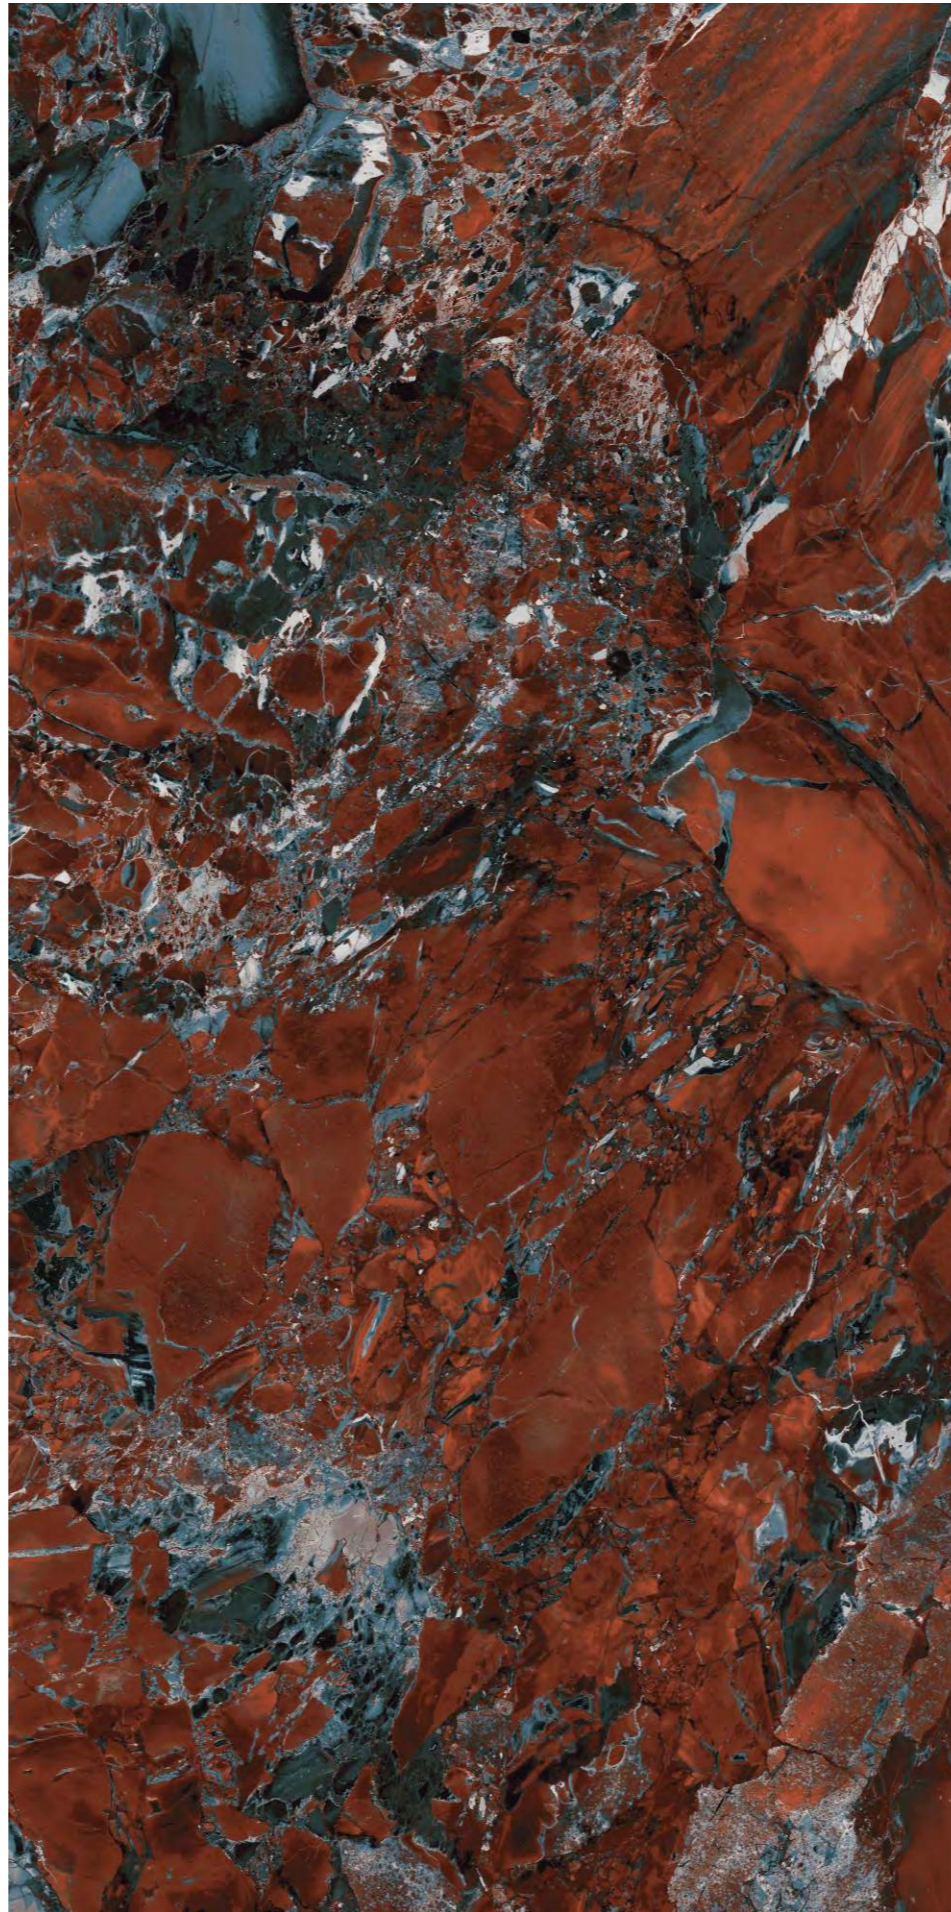

RANDOM  
**4**

Concord Natural

**Lavit**  
a masterstroke

PROTECTION  
PROTEZIONE

FIREPROOF  
FIREPROOF

DURABILITY  
DURABILITÀ

EASY INSTALLATION  
FACILITÀ DI POSA

 **CONCORD MULTY**

FINISH  
**HIGH GLOSS**

SIZE :  
**600X1200MM**

RANDOM  
**4**