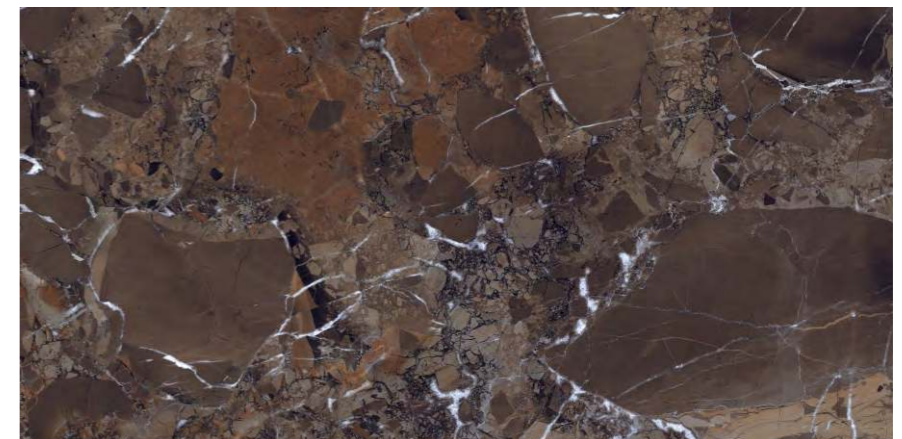

Lavit
a masterstroke

CALEDONIA BROWN

FINISH
HIGH GLOSS

SIZE :
600X1200MM

RANDOM
4

PROTECTION
PROTEZIONE

FIREPROOF
FIREPROOF

DURABILITY
DURABILITÀ

EASY INSTALLATION
FACILITÀ DI POSA