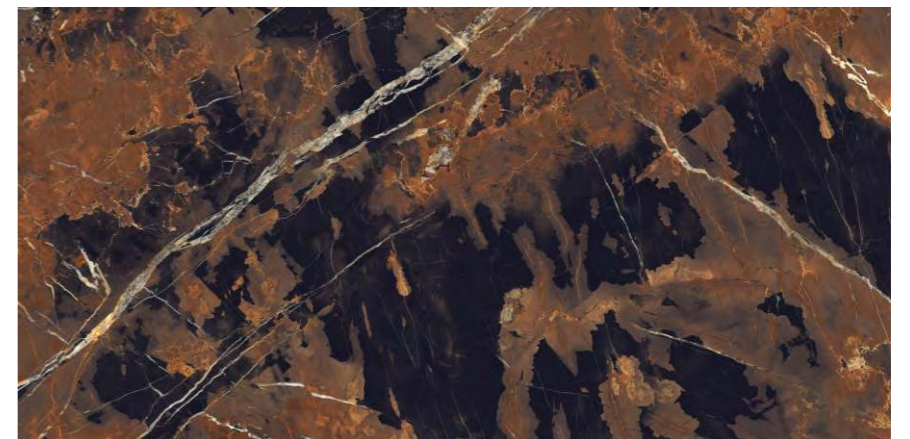

Lavit
a masterstroke

 **BASALT RED**

FINISH
HIGH GLOSS

SIZE :
600X1200MM

RANDOM
2

PROTECTION
PROTEZIONE

FIREPROOF
FIREPROOF

DURABILITY
DURABILITÀ