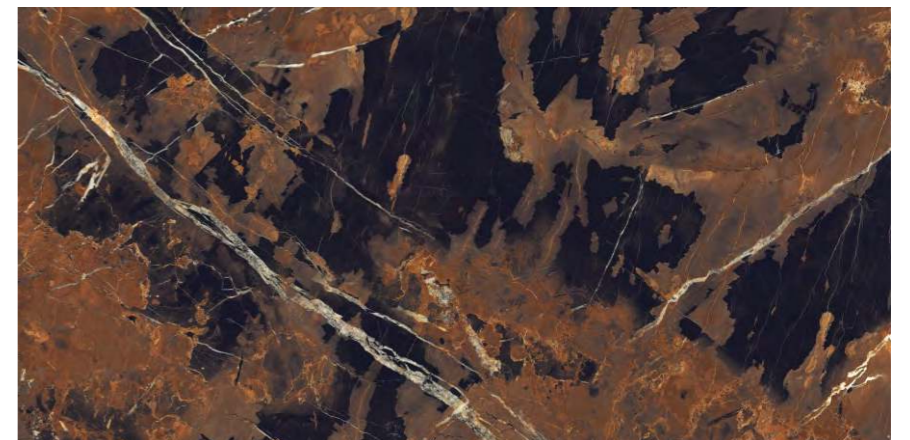

Lavit
a masterstroke

 **BASALT RED**

FINISH
HIGH GLOSS

SIZE :
600X1200MM

RANDOM
2

PROTECTION
PROTEZIONE

FIREPROOF
FIREPROOF

DURABILITY
DURABILITÀ