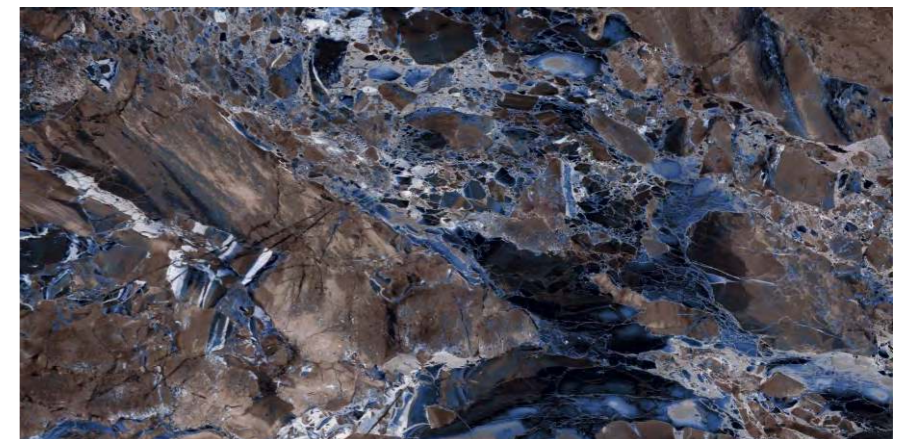

CONCORD NATURAL

FINISH
HIGH GLOSS

SIZE :
600X1200MM

RANDOM
4