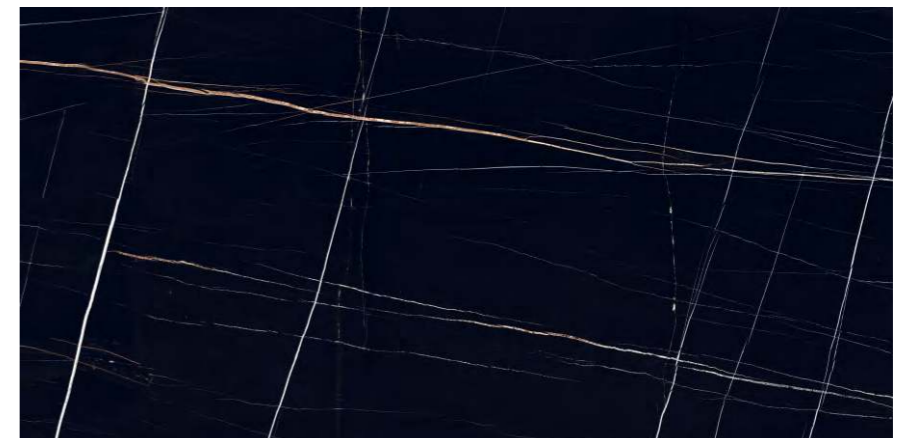

Lavit
a masterstroke

LAURENT BLACK

FINISH
HIGH GLOSS

SIZE :
600X1200MM

RANDOM
4

PROTECTION
PROTEZIONE

FIREPROOF
FIREPROOF

DURABILITY
DURABILITÀ

EASY INSTALLATION
FACILITÀ DI POSA