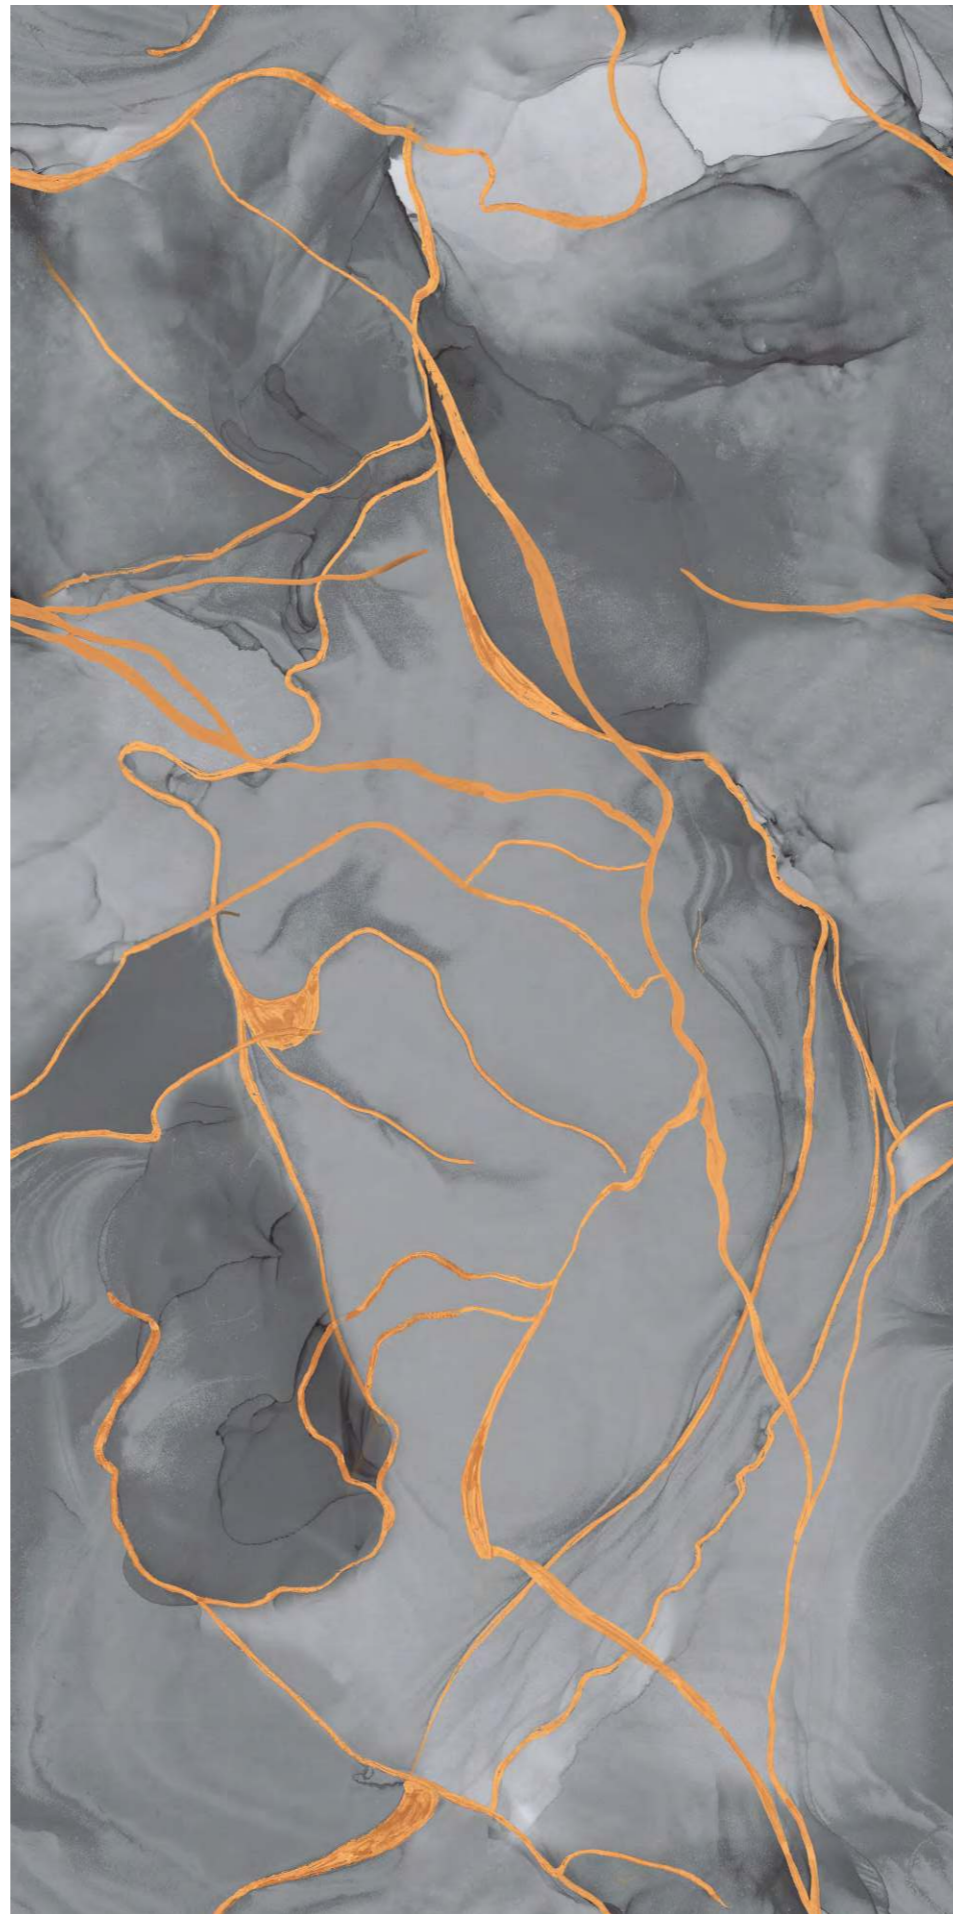

 **END MERITACA BLUE**

FINISH
HIGH GLOSS

SIZE :
600X1200MM

RANDOM
4

End meritaca Blue

Lavit
a masterstroke

PROTECTION
PROTEZIONE

FIREPROOF
FIREPROOF