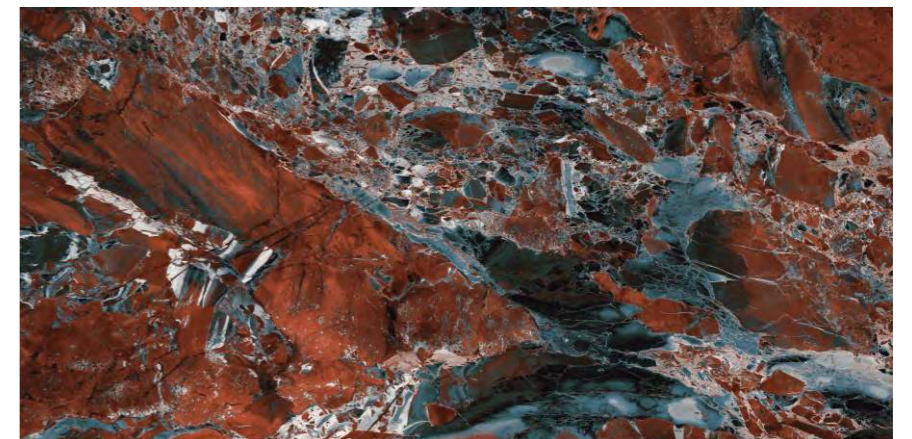

FIREPROOF
FIREPROOF

DURABILITY
DURABILITÀ

EASY INSTALLATION
FACILITÀ DI POSA

CONCORD MULTY

FINISH
HIGH GLOSS

SIZE :
600X1200MM

RANDOM
4

Lavit
a masterstroke