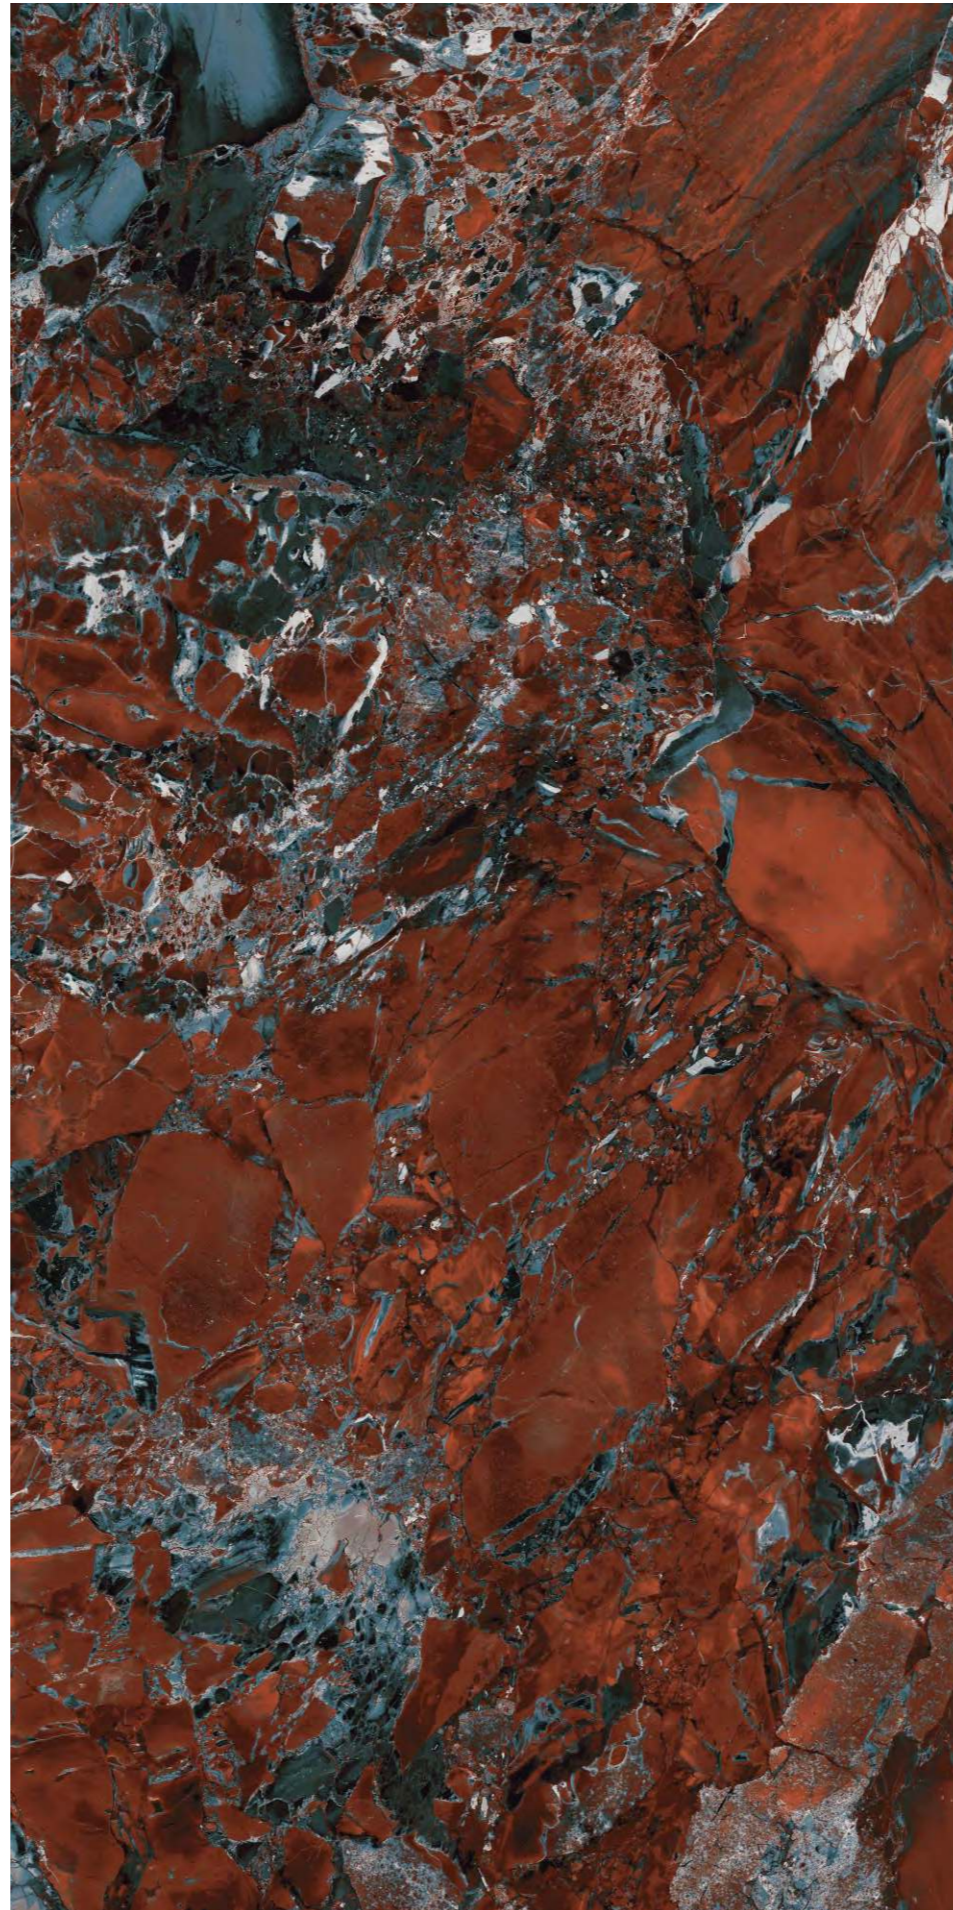

FIREPROOF
FIREPROOF

DURABILITY
DURABILITÀ

EASY INSTALLATION
FACILITÀ DI POSA

CONCORD MULTY

FINISH
HIGH GLOSS

SIZE :
600X1200MM

RANDOM
4

Lavit
a masterstroke