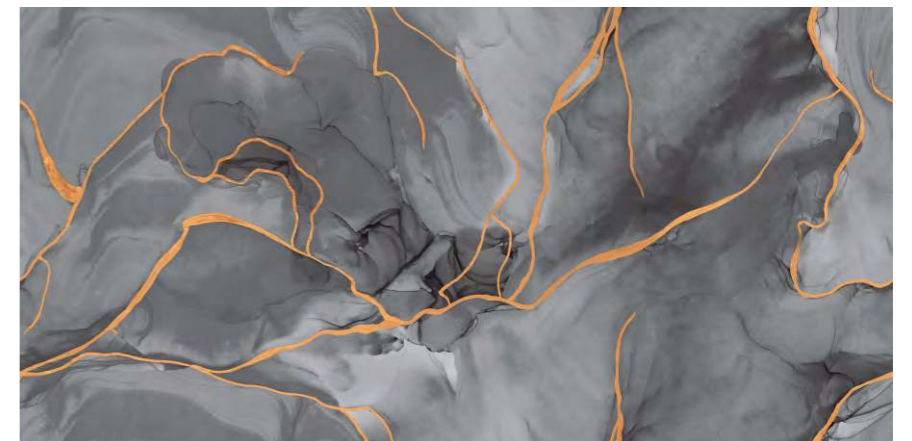

 **END MERITACA BLUE**

FINISH
HIGH GLOSS

SIZE :
600X1200MM

RANDOM
4

End meritaca Blue

Lavit
a masterstroke

PROTECTION
PROTEZIONE

FIREPROOF
FIREPROOF