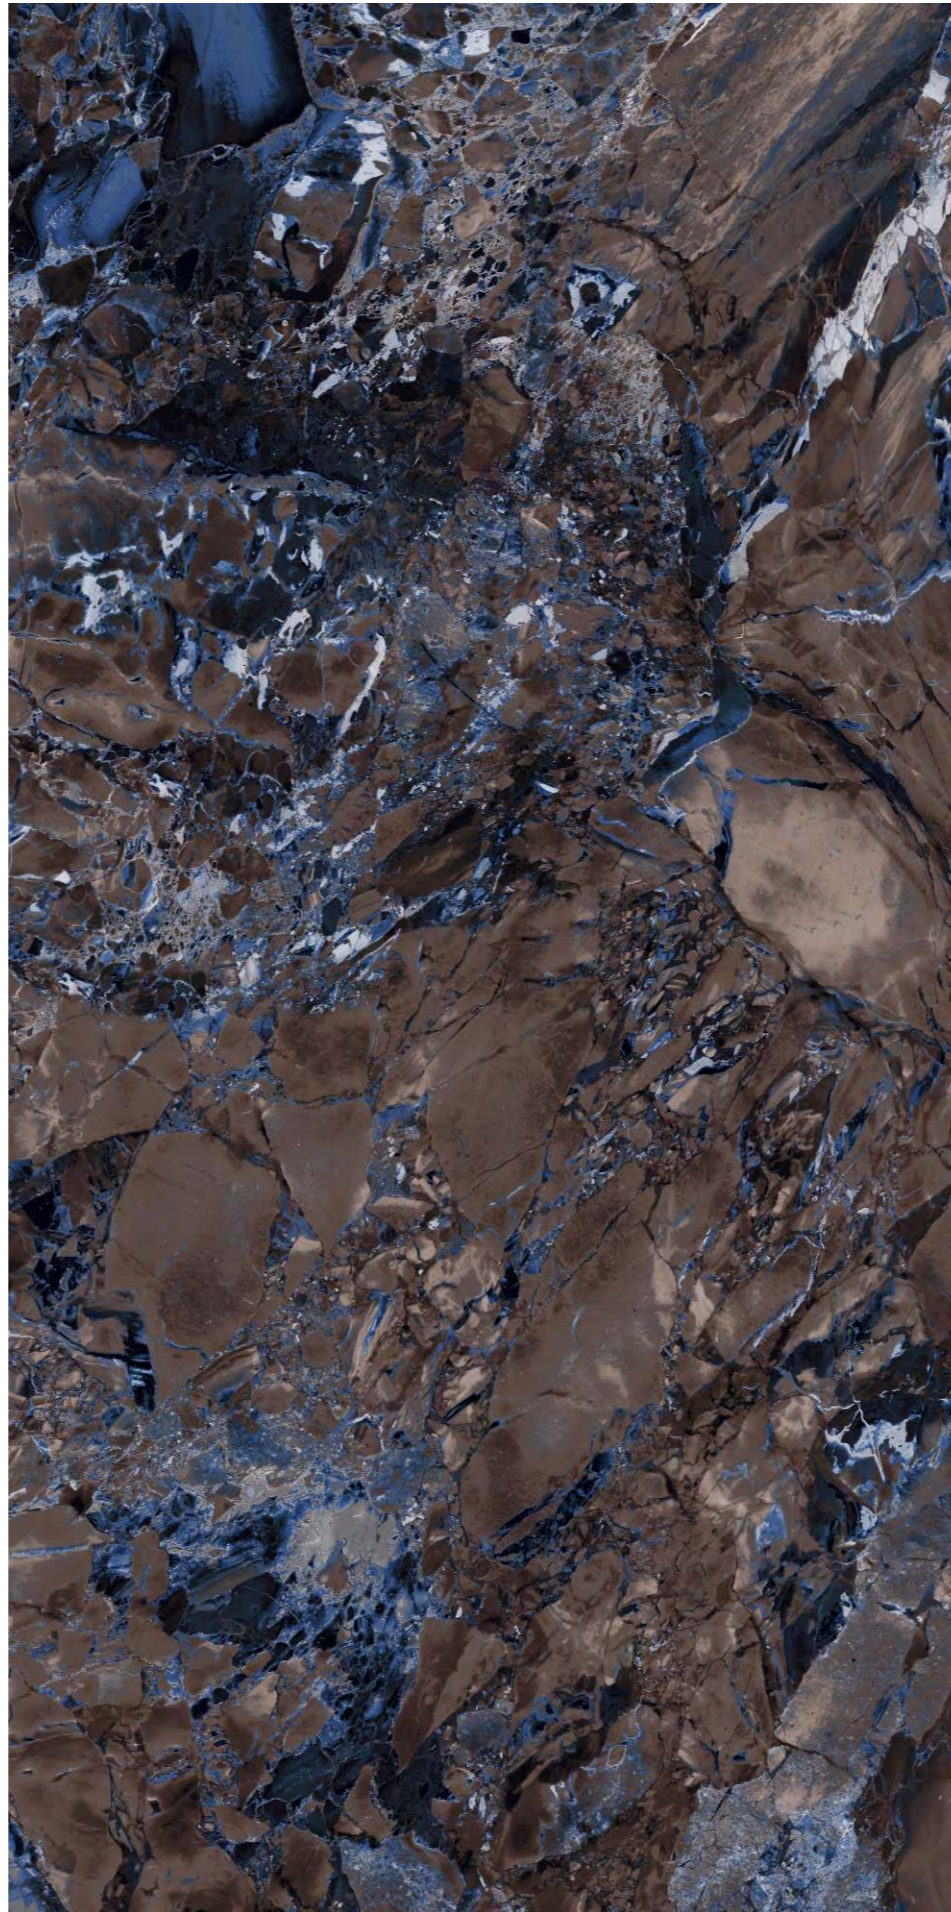

Lavit
a masterstroke

PROTECTION
PROTEZIONE

FIREPROOF
FIREPROOF

DURABILITY
DURABILITÀ

EASY INSTALLATION
FACILITÀ DI POSA