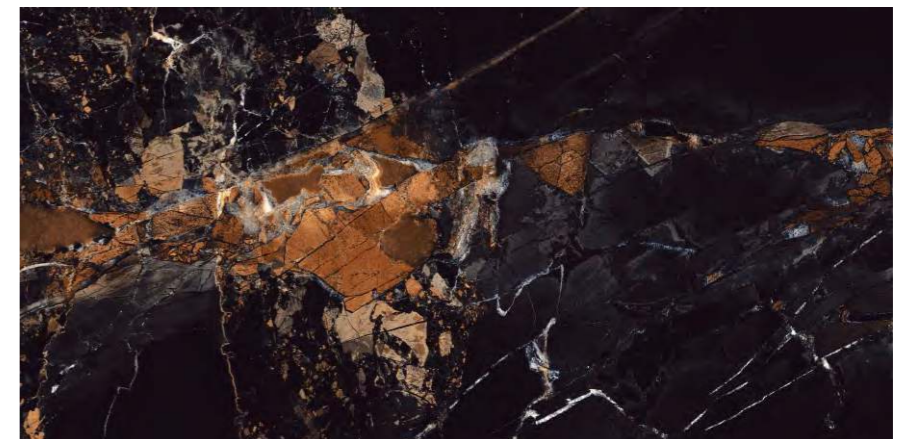

Lavit
a masterstroke

MIRAGE BLACK

FINISH
HIGH GLOSS

SIZE :
600X1200MM

RANDOM
4

PROTECTION
PROTEZIONE

FIREPROOF
FIREPROOF

DURABILITY
DURABILITÀ

EASY INSTALLATION
FACILITÀ DI POSA