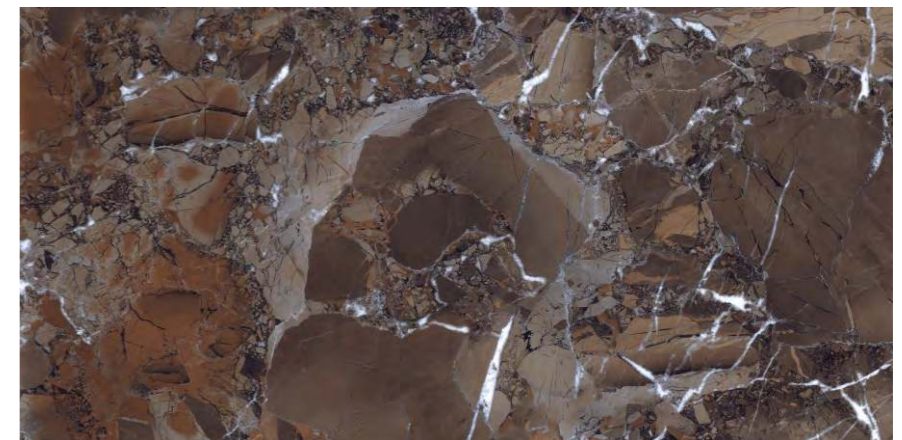

Lavit
a masterstroke

CALEDONIA BROWN

FINISH
HIGH GLOSS

SIZE :
600X1200MM

RANDOM
4

PROTECTION
PROTEZIONE

FIREPROOF
FIREPROOF

DURABILITY
DURABILITÀ

EASY INSTALLATION
FACILITÀ DI POSA