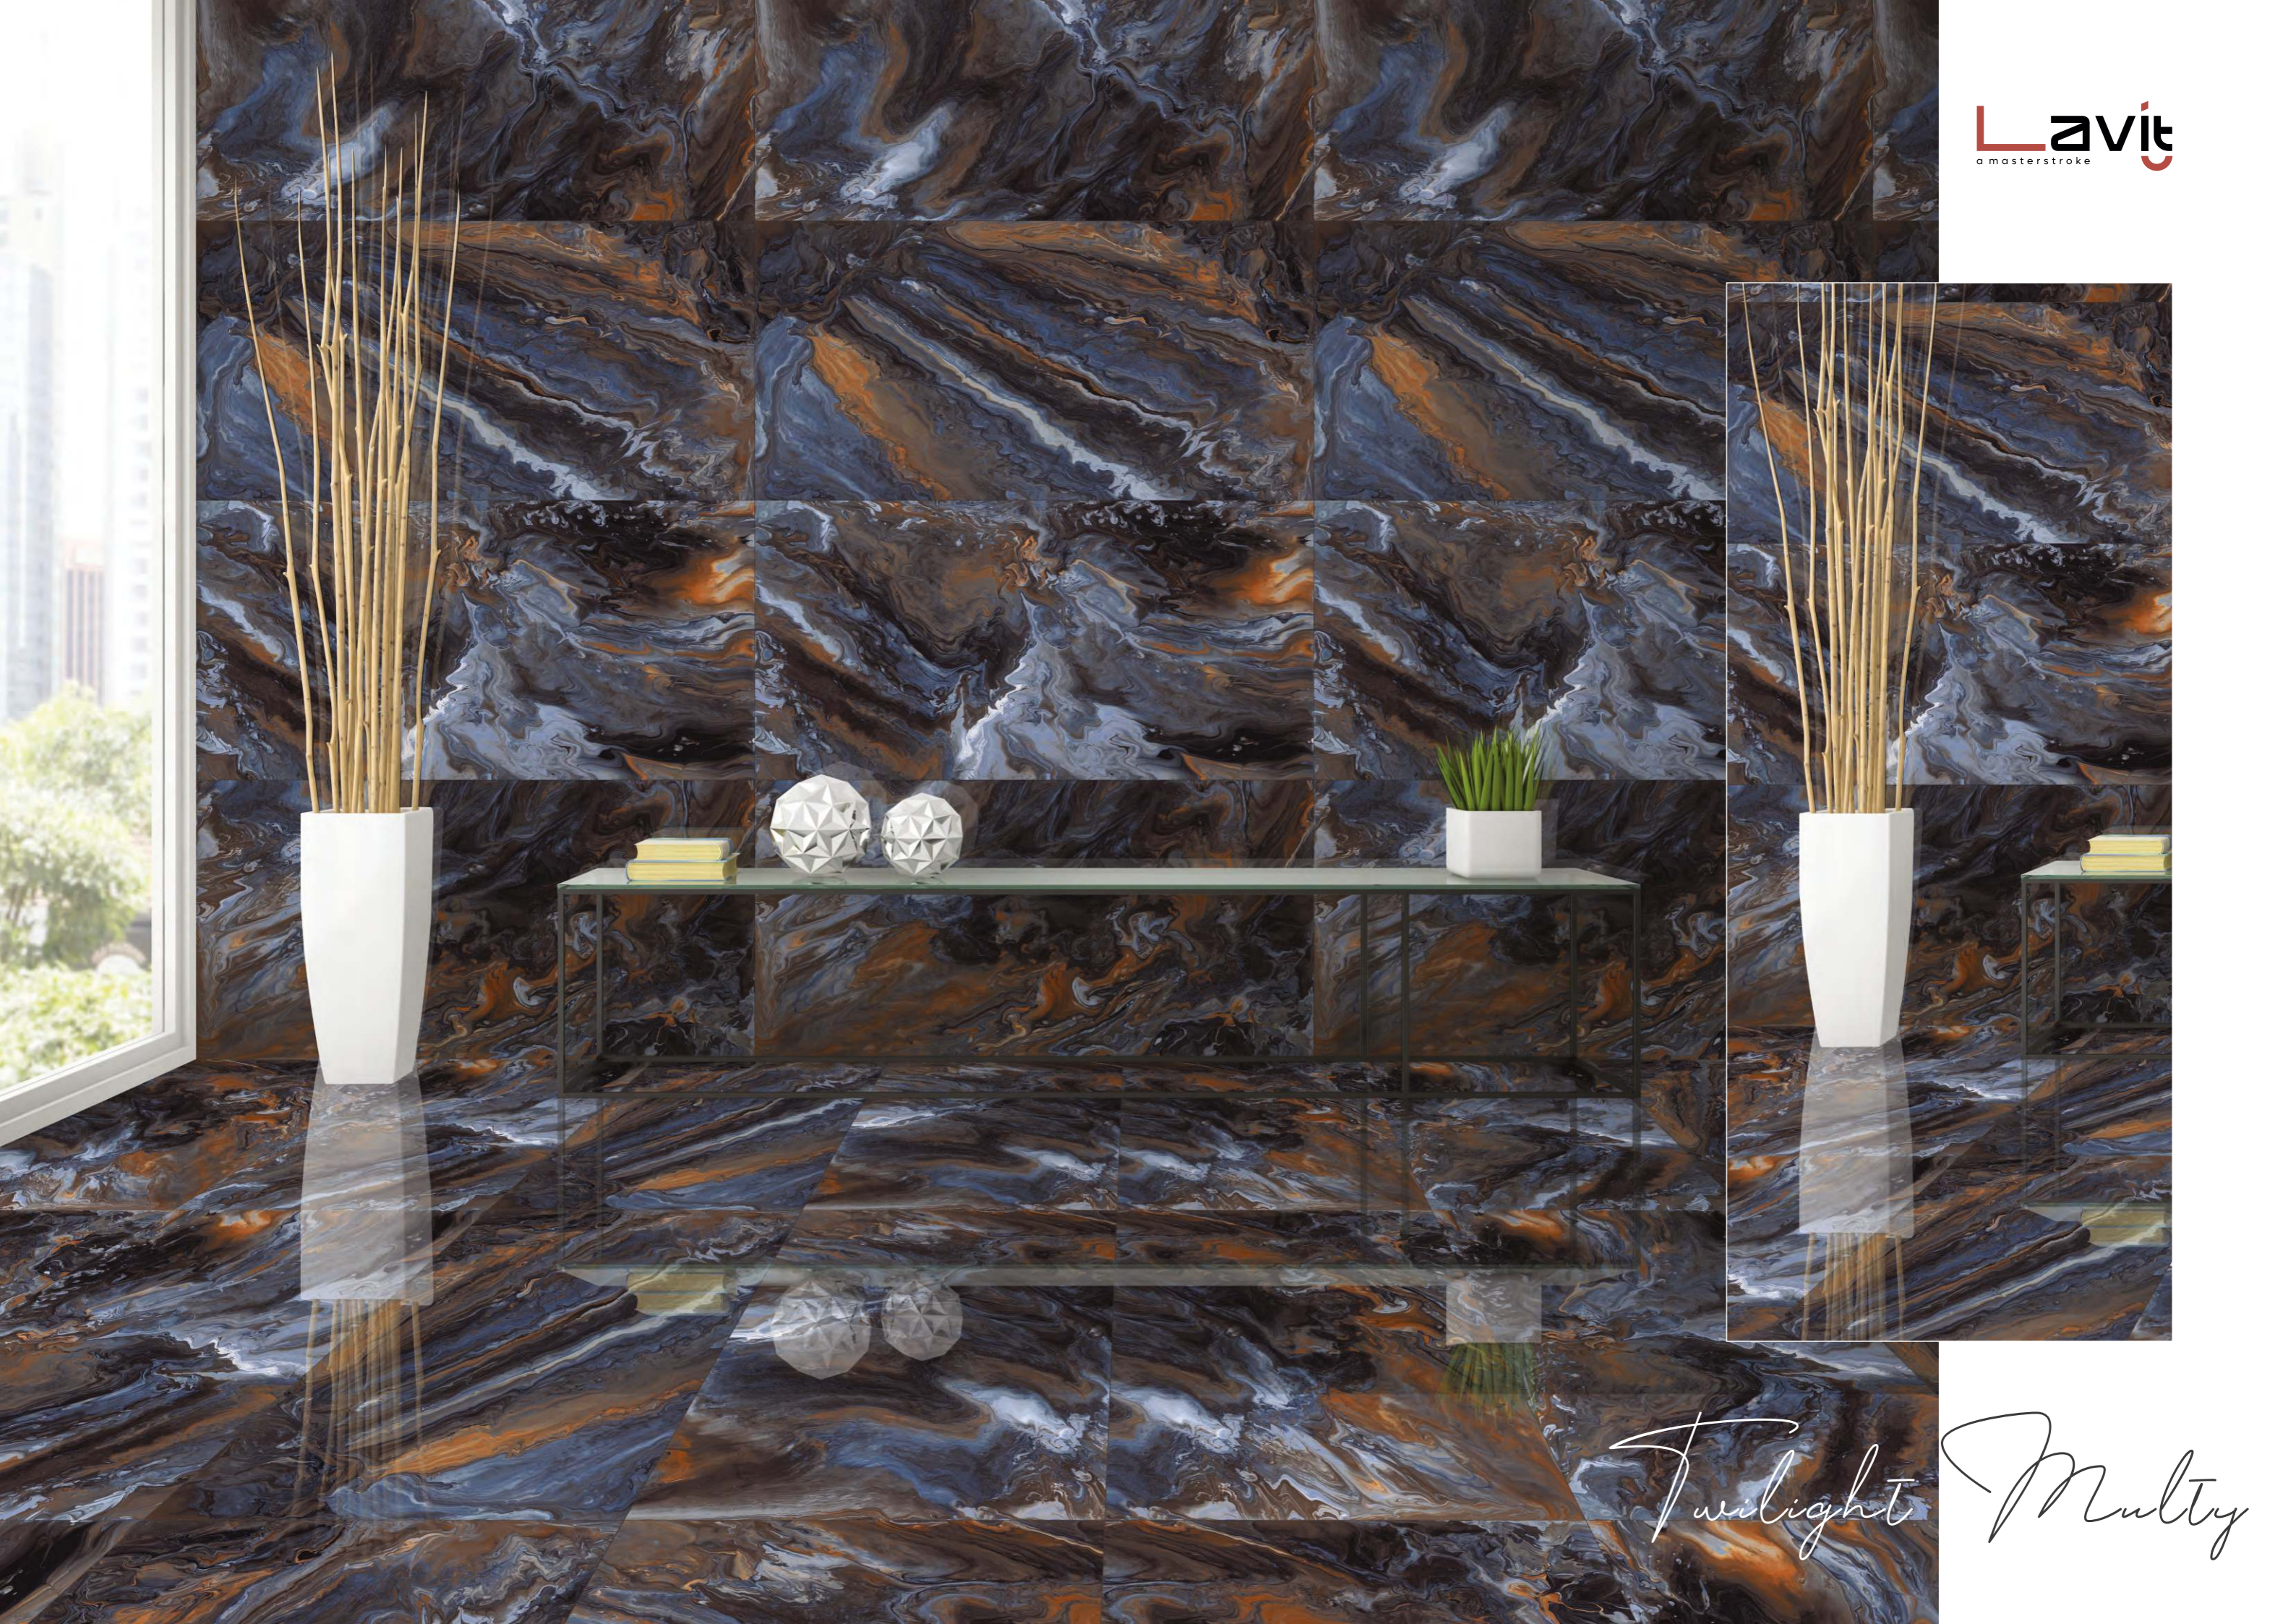

Twilight
Multy