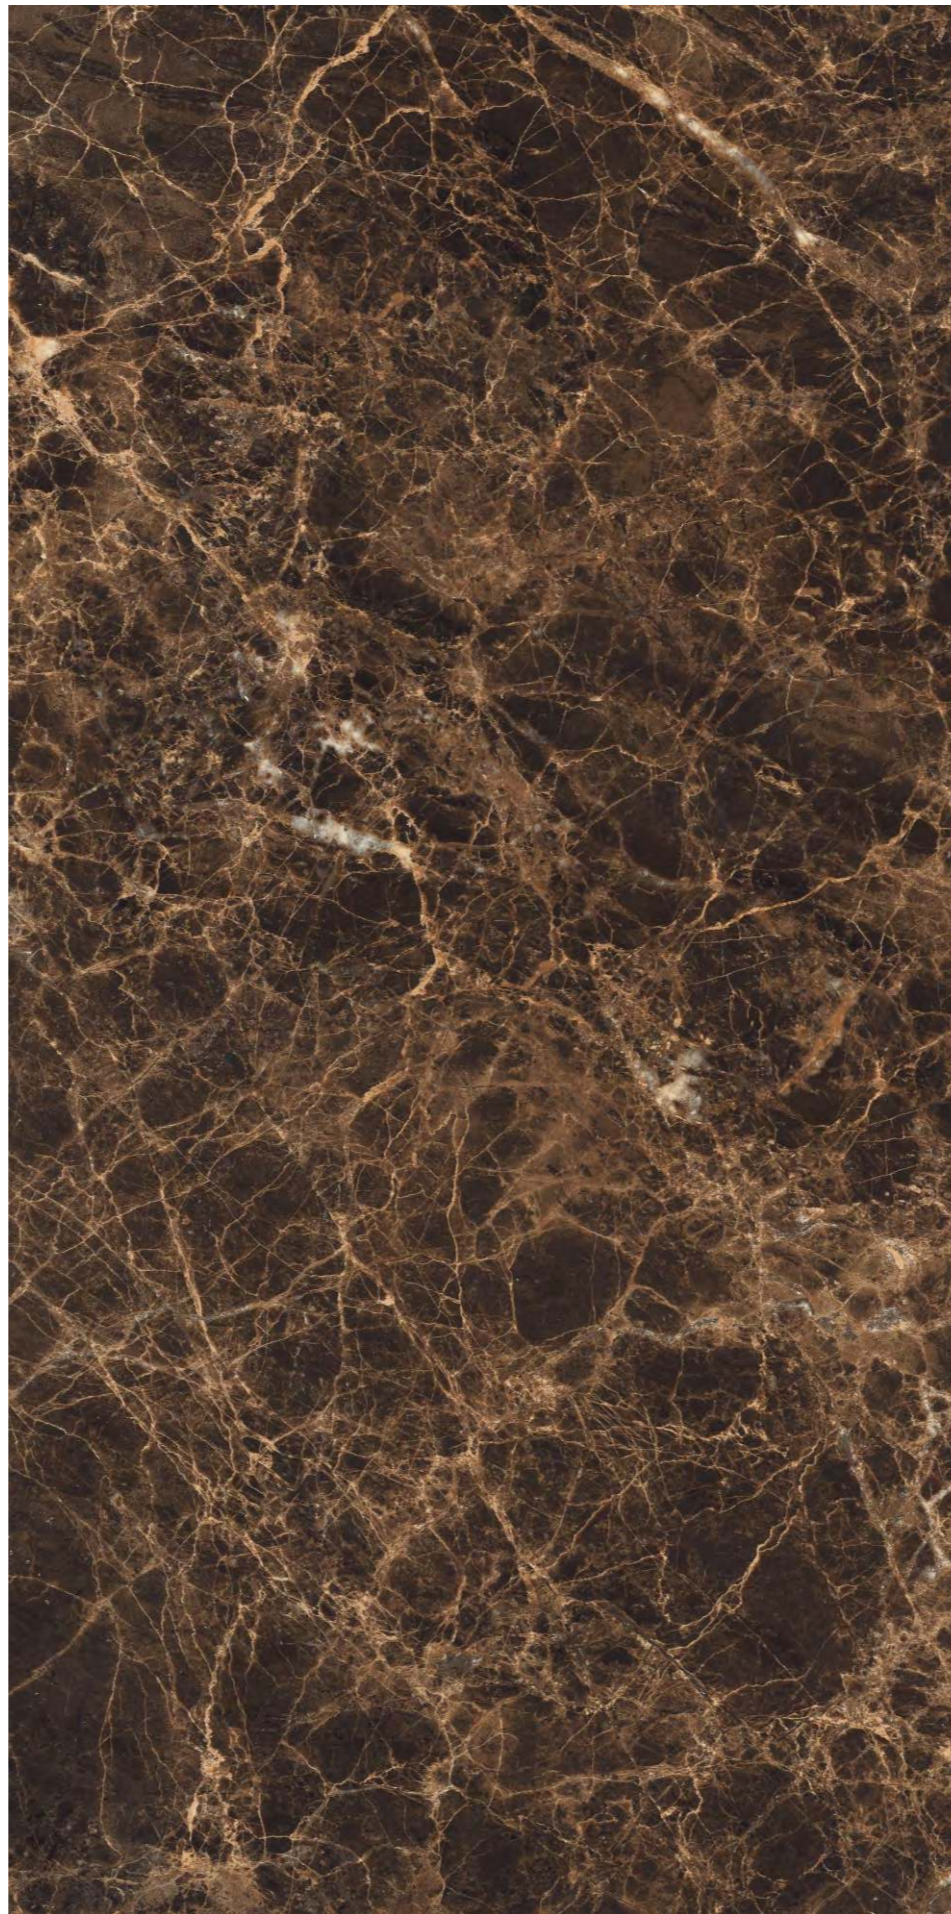

 **ESTELLO COFFEE**

FINISH
HIGH GLOSS

SIZE :
600X1200MM

RANDOM
4

Lavit
a masterstroke

 **FLOWER BLACK**

FINISH
HIGH GLOSS

SIZE :
600X1200MM