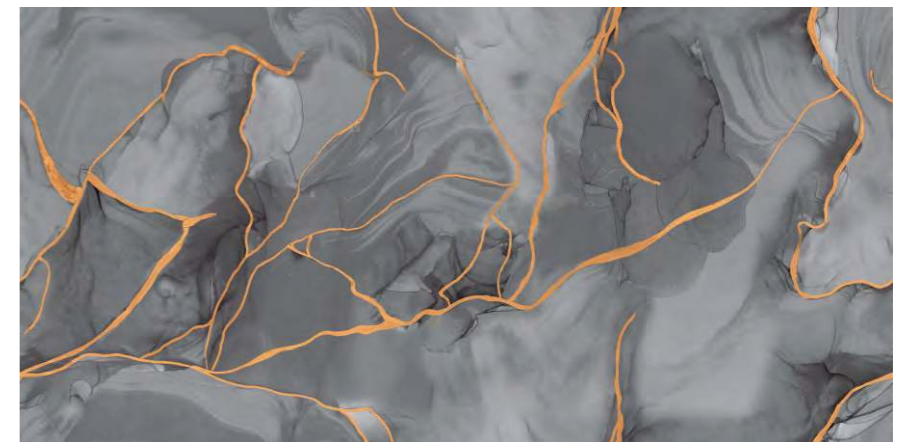

 **END MERITACA BLUE**

FINISH
HIGH GLOSS

SIZE :
600X1200MM

RANDOM
4

End meritaca Blue

Lavit
a masterstroke

PROTECTION
PROTEZIONE

FIREPROOF
FIREPROOF