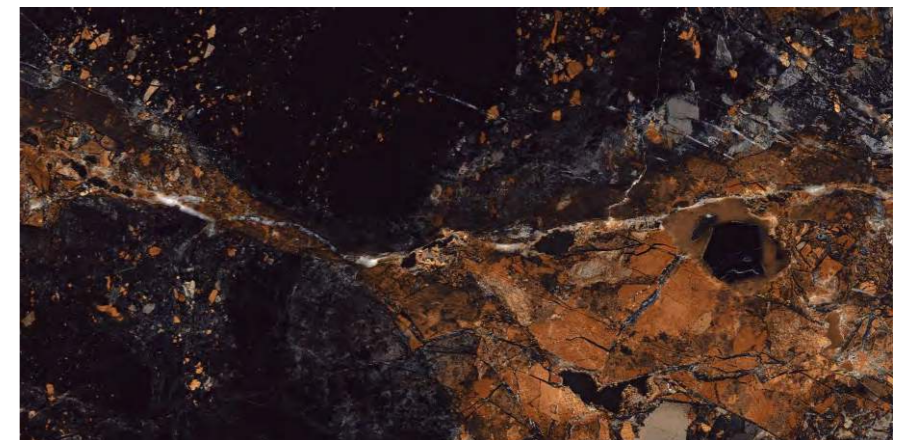

Lavit
a masterstroke

MIRAGE BLACK

FINISH
HIGH GLOSS

SIZE :
600X1200MM

RANDOM
4

PROTECTION
PROTEZIONE

FIREPROOF
FIREPROOF

DURABILITY
DURABILITÀ

EASY INSTALLATION
FACILITÀ DI POSA