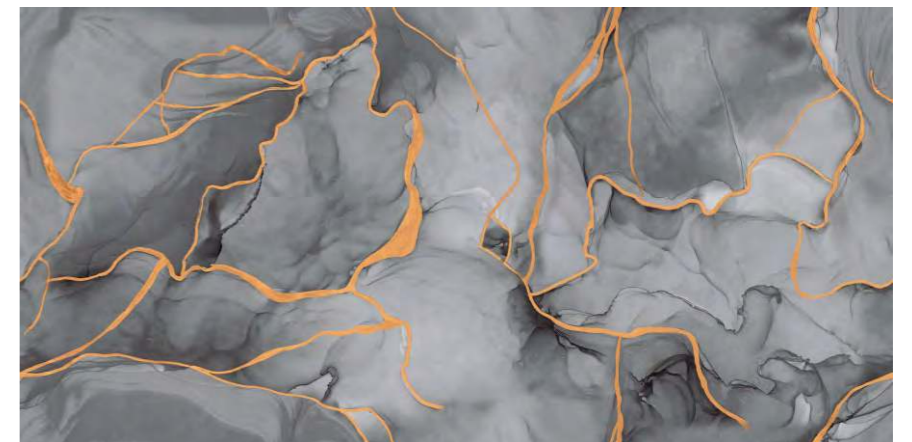

 **END MERITACA BLUE**

FINISH
HIGH GLOSS

SIZE :
600X1200MM

RANDOM
4

End meritaca Blue

Lavit
a masterstroke

PROTECTION
PROTEZIONE

FIREPROOF
FIREPROOF