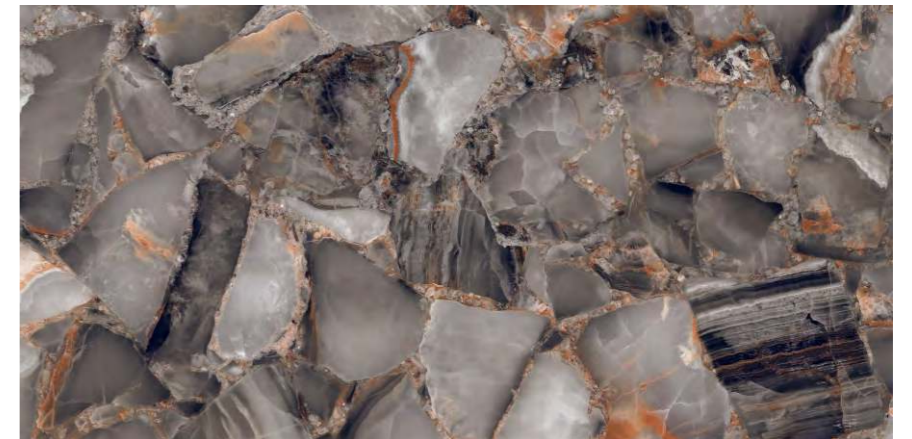

 **MEDOW BLACK**

FINISH
HIGH GLOSS

SIZE :
600X1200MM

RANDOM
4

Meadow Black

Lavit
a masterstroke

PROTECTION
PROTEZIONE

FIREPROOF
FIREPROOF