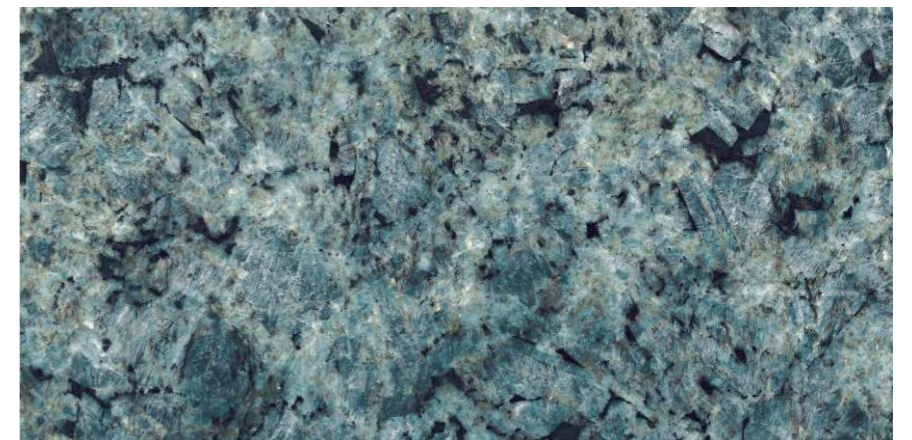

SIZE :
600X1200MM

RANDOM
4

Lucid Black

LUCID GREEN

FINISH
HIGH GLOSS

SIZE :
600X1200MM

RANDOM
4

PROTECTION
PROTEZIONE