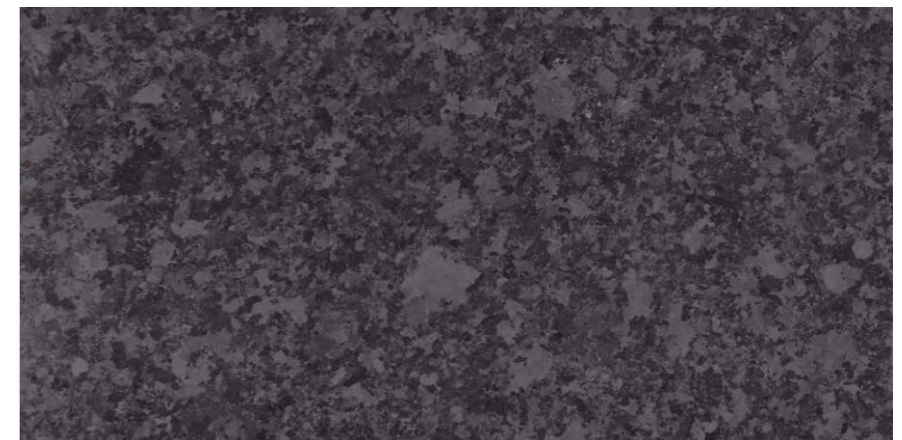

PROTECTION
PROTEZIONE

FIREPROOF
FIREPROOF

DURABILITY
DURABILITÀ

EASY INSTALLATION
FACILITÀ DI POSA