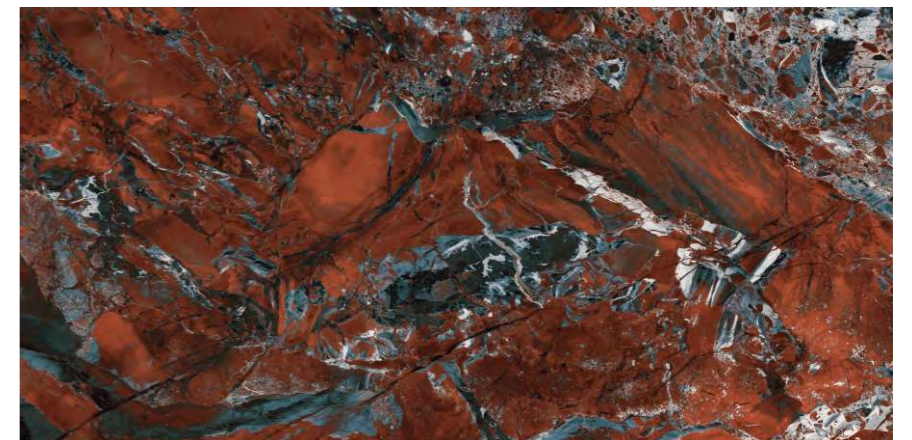

FIREPROOF
FIREPROOF

DURABILITY
DURABILITÀ

EASY INSTALLATION
FACILITÀ DI POSA

CONCORD MULTY

FINISH
HIGH GLOSS

SIZE :
600X1200MM

RANDOM
4

Lavit
a masterstroke