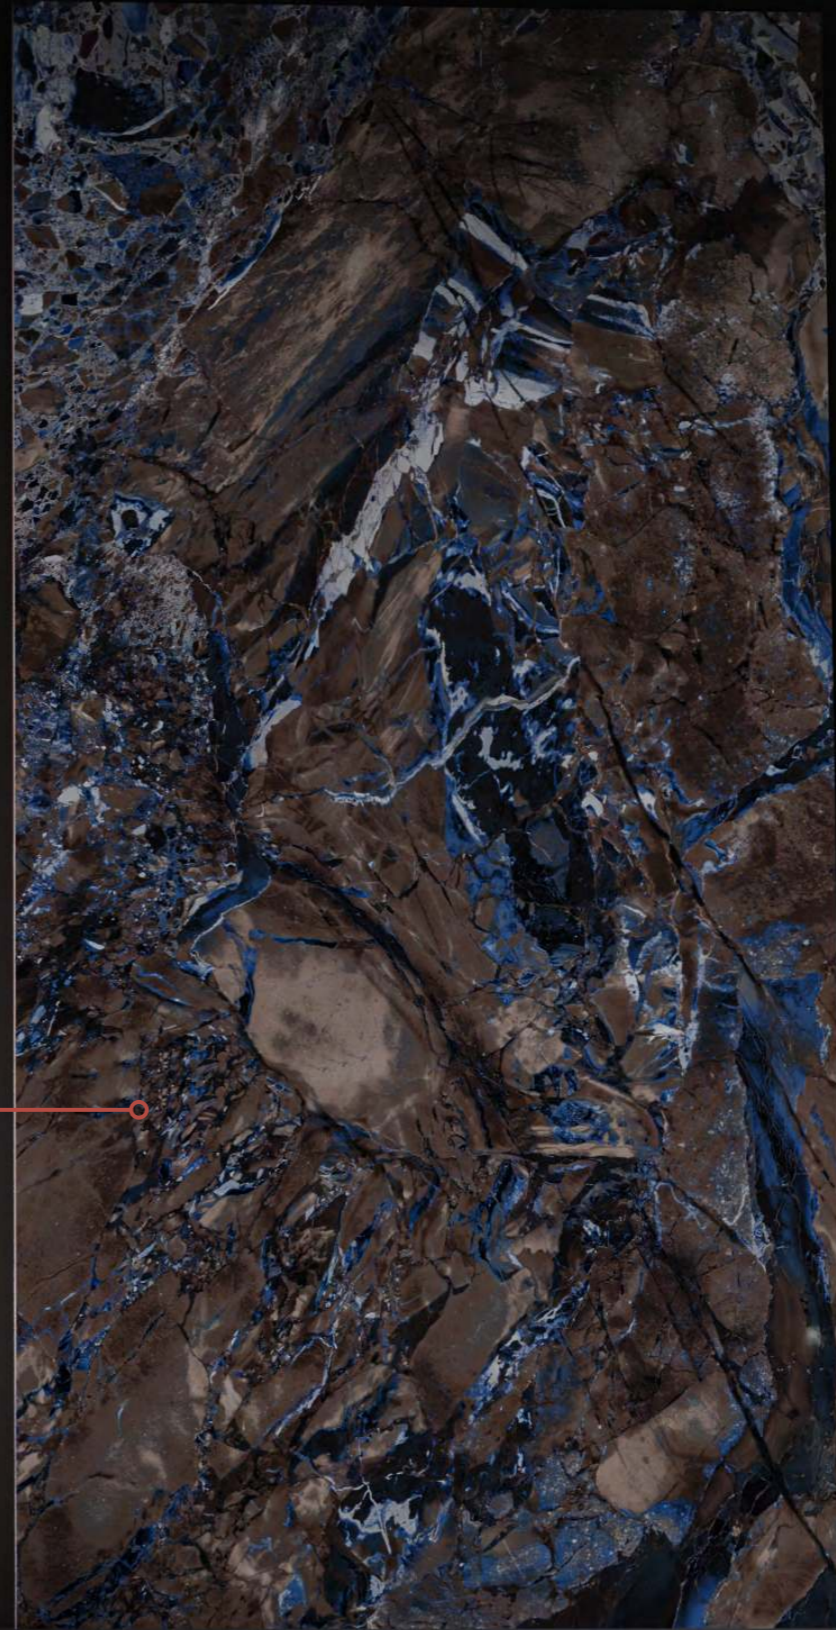

Lavit
a masterstroke

SUPREMACY
Epitomize

**600X
1200MM**

HIGH GLOSS
COLLECTION