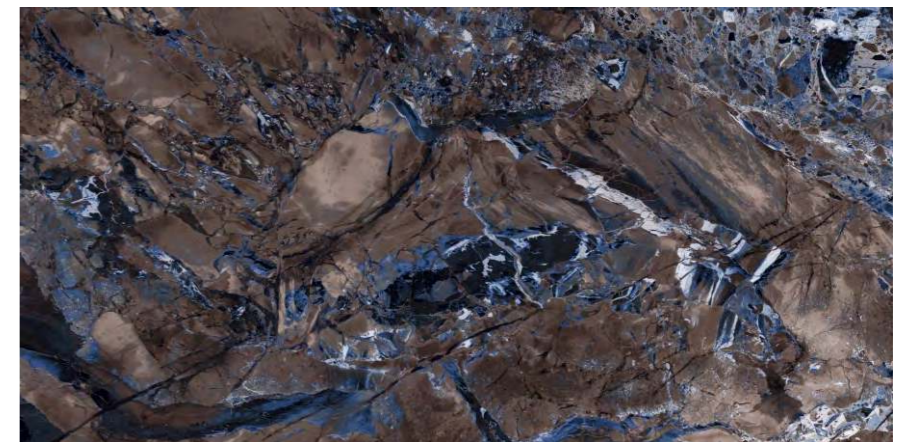

CONCORD NATURAL

FINISH
HIGH GLOSS

SIZE :
600X1200MM

RANDOM
4