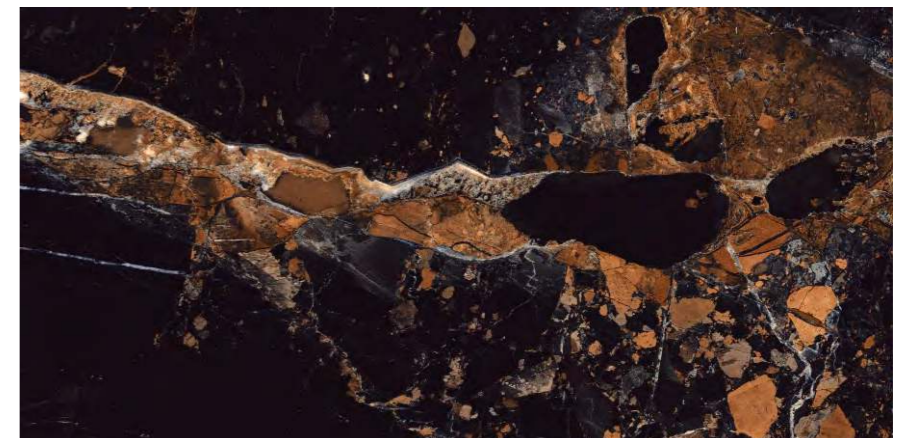

Lavit
a masterstroke

MIRAGE BLACK

FINISH
HIGH GLOSS

SIZE :
600X1200MM

RANDOM
4

PROTECTION
PROTEZIONE

FIREPROOF
FIREPROOF

DURABILITY
DURABILITÀ

EASY INSTALLATION
FACILITÀ DI POSA