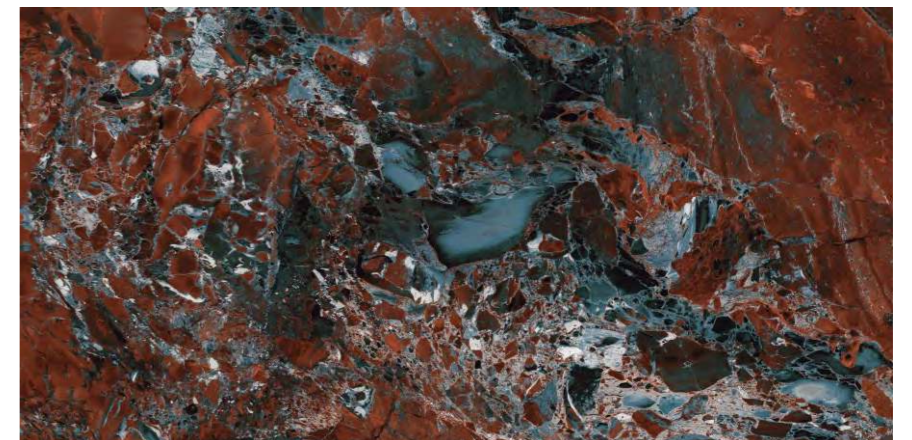

FIREPROOF
FIREPROOF

DURABILITY
DURABILITÀ

EASY INSTALLATION
FACILITÀ DI POSA

CONCORD MULTY

FINISH
HIGH GLOSS

SIZE :
600X1200MM

RANDOM
4

Lavit
a masterstroke