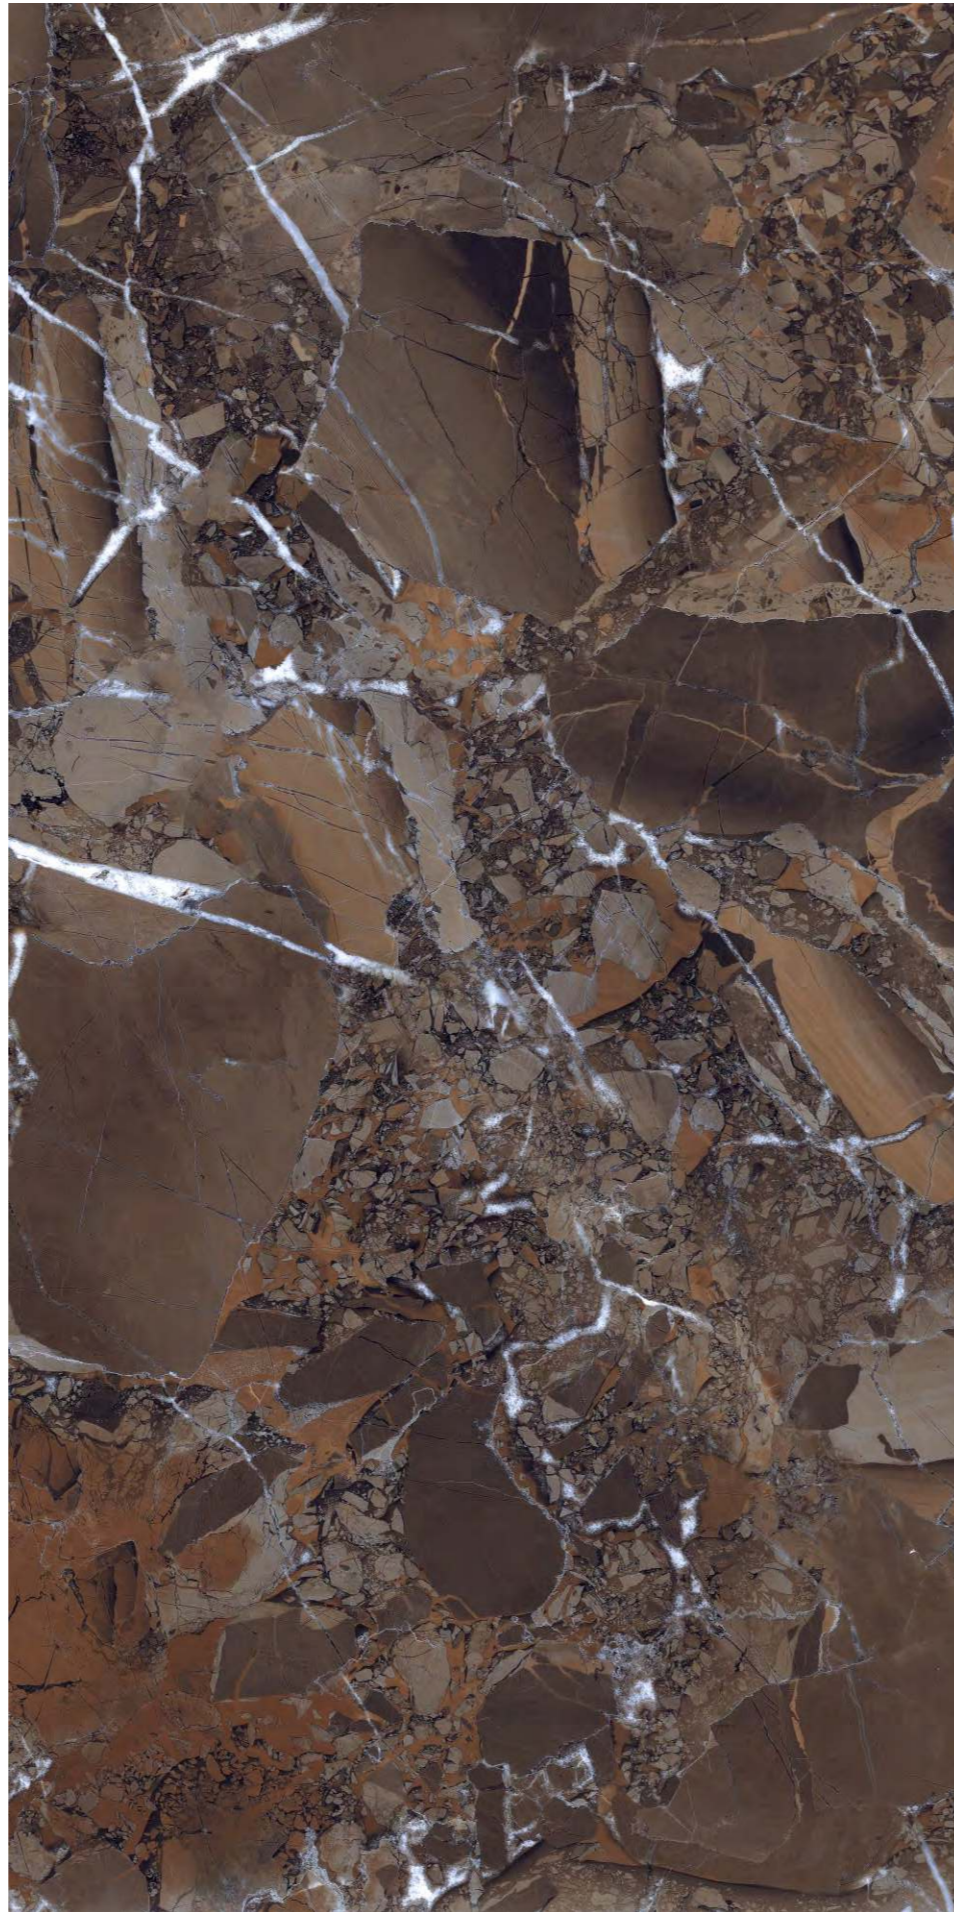

Lavit
a masterstroke

CALEDONIA BROWN

FINISH
HIGH GLOSS

SIZE :
600X1200MM

RANDOM
4

PROTECTION
PROTEZIONE

FIREPROOF
FIREPROOF

DURABILITY
DURABILITÀ

EASY INSTALLATION
FACILITÀ DI POSA