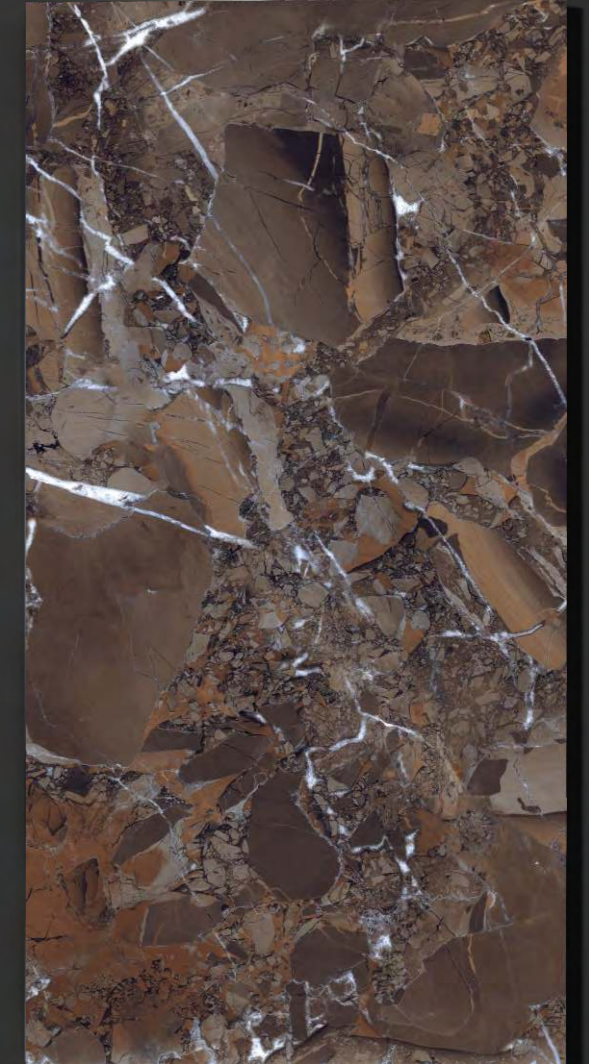

Lavit tile offers vast assortment in 600x1200MM GVT/PGVT with which we created amazing designs for flooring and wall solutions of sophisticated spaces in many different finishes. Glossy, Matt, Laminate, High Gloss, Carving and other finishes that highly resistant to all environmental effects.