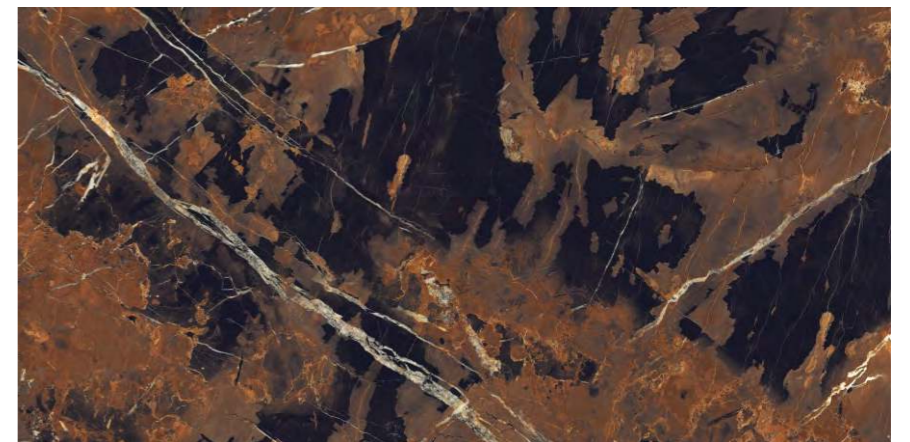

Lavit
a masterstroke

 **BASALT RED**

FINISH
HIGH GLOSS

SIZE :
600X1200MM

RANDOM
2

PROTECTION
PROTEZIONE

FIREPROOF
FIREPROOF

DURABILITY
DURABILITÀ