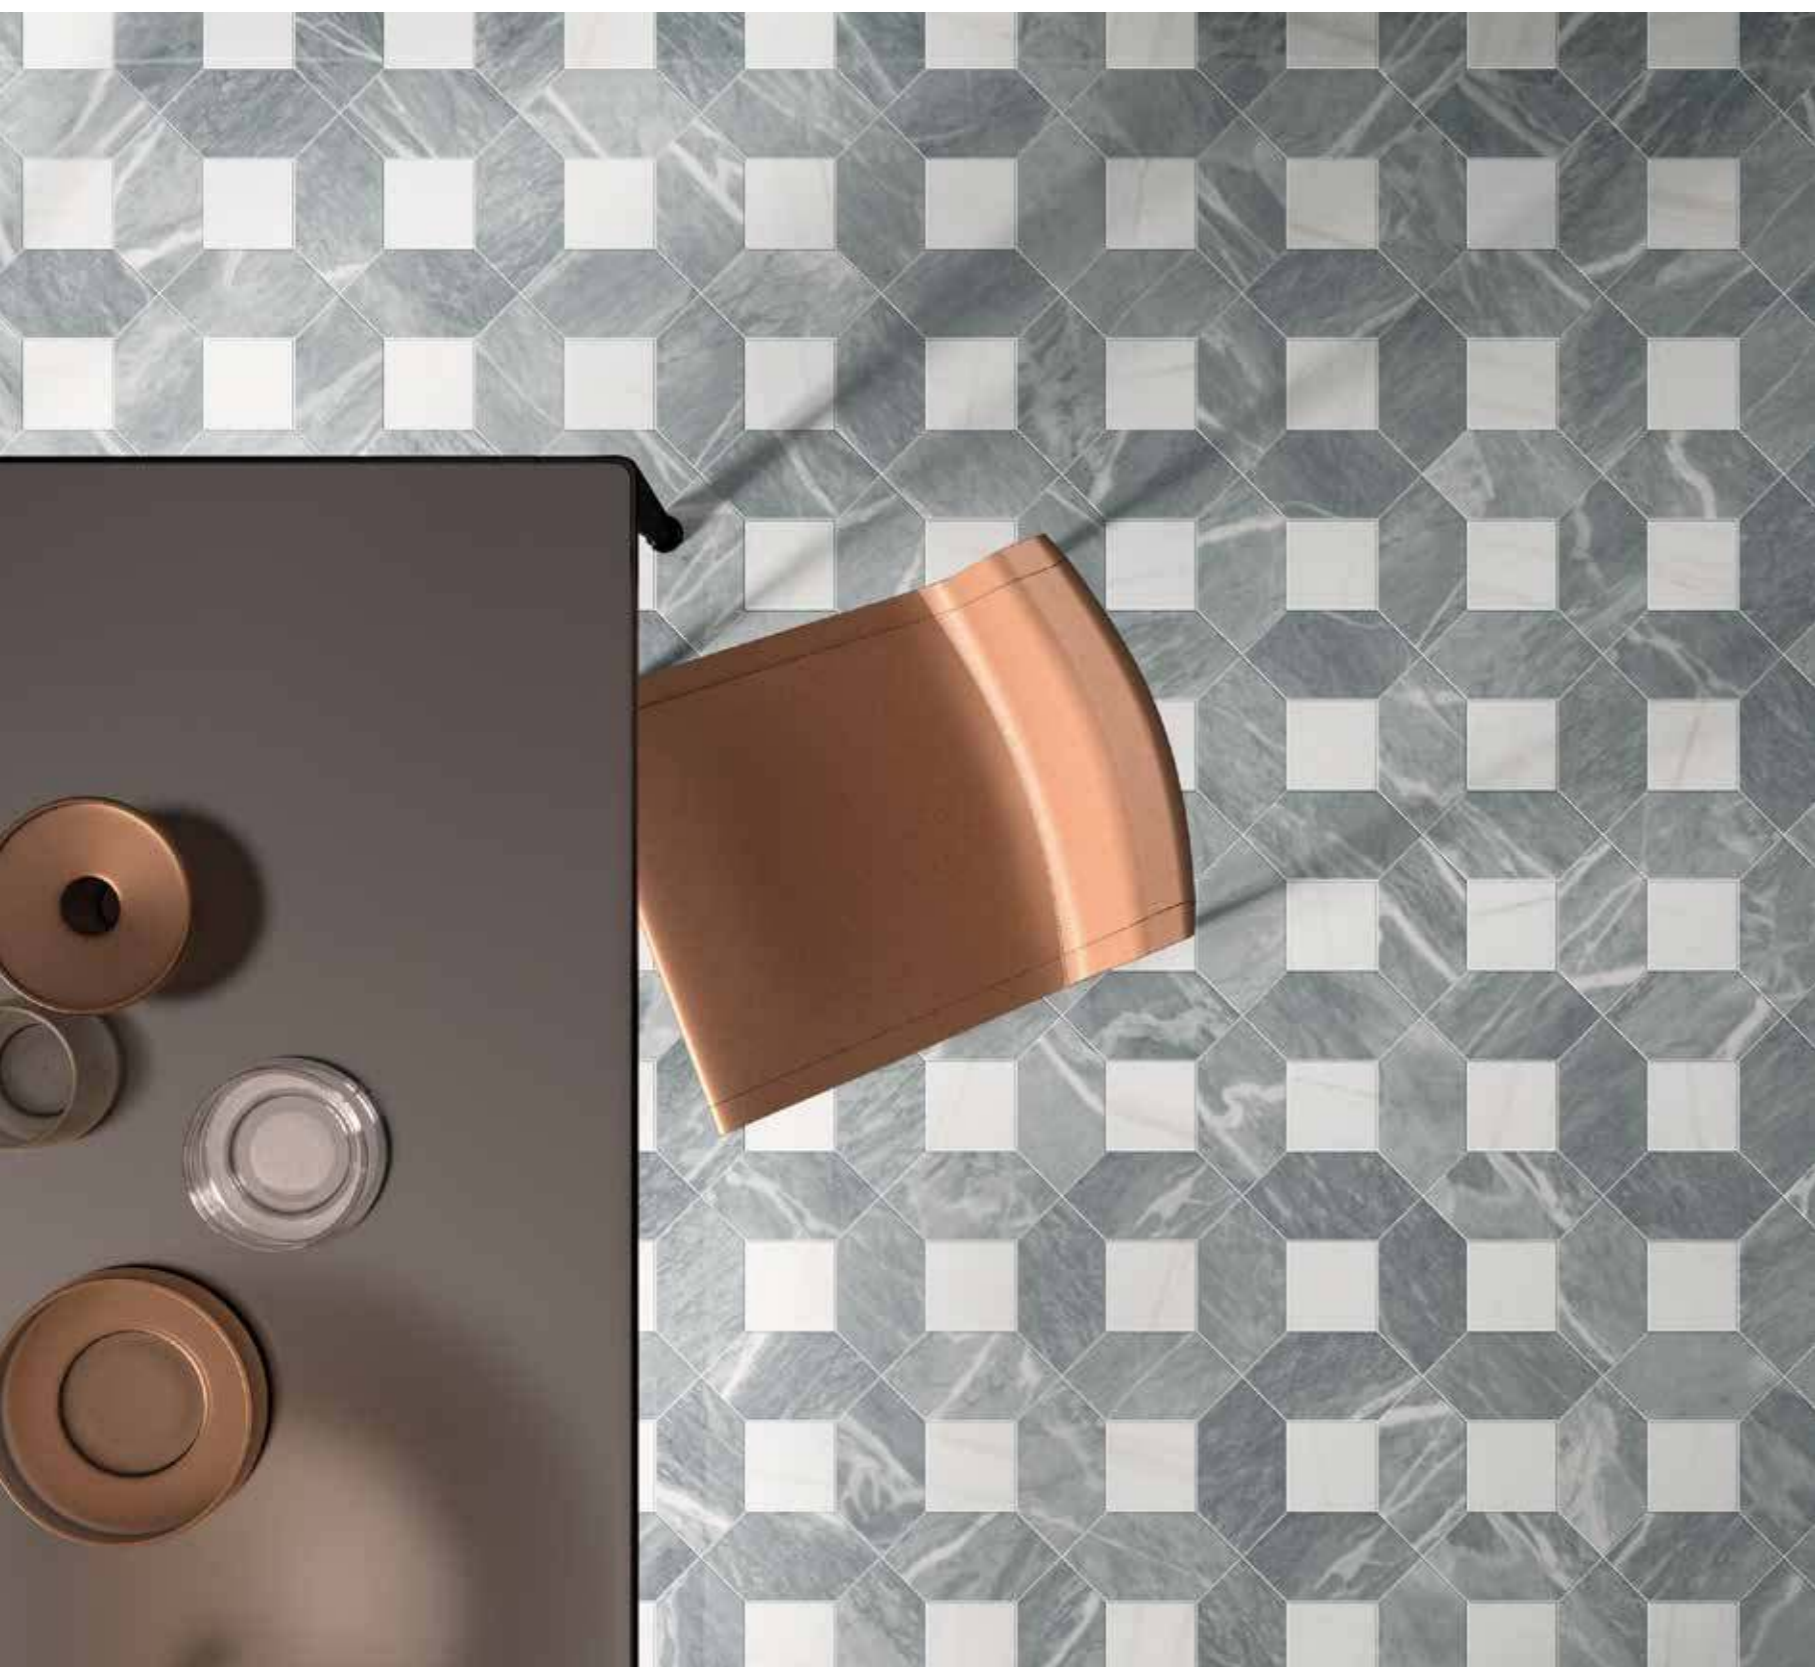

ЭКЛЕКТИЧНАЯ АТМОСФЕРА

MOOD ECLETTICO . ECLECTIC MOOD

Атлантик Пат 30x60 см / Atlantic Cer 30x60 cm
Атлантик Люкс 60x120 см / Atlantic Lux 60x120 cm
Атлантик Мозаика Полигон Люкс 21x28,5 см / Atlantic Mosaico Polygon Lux 21x28,5 cm