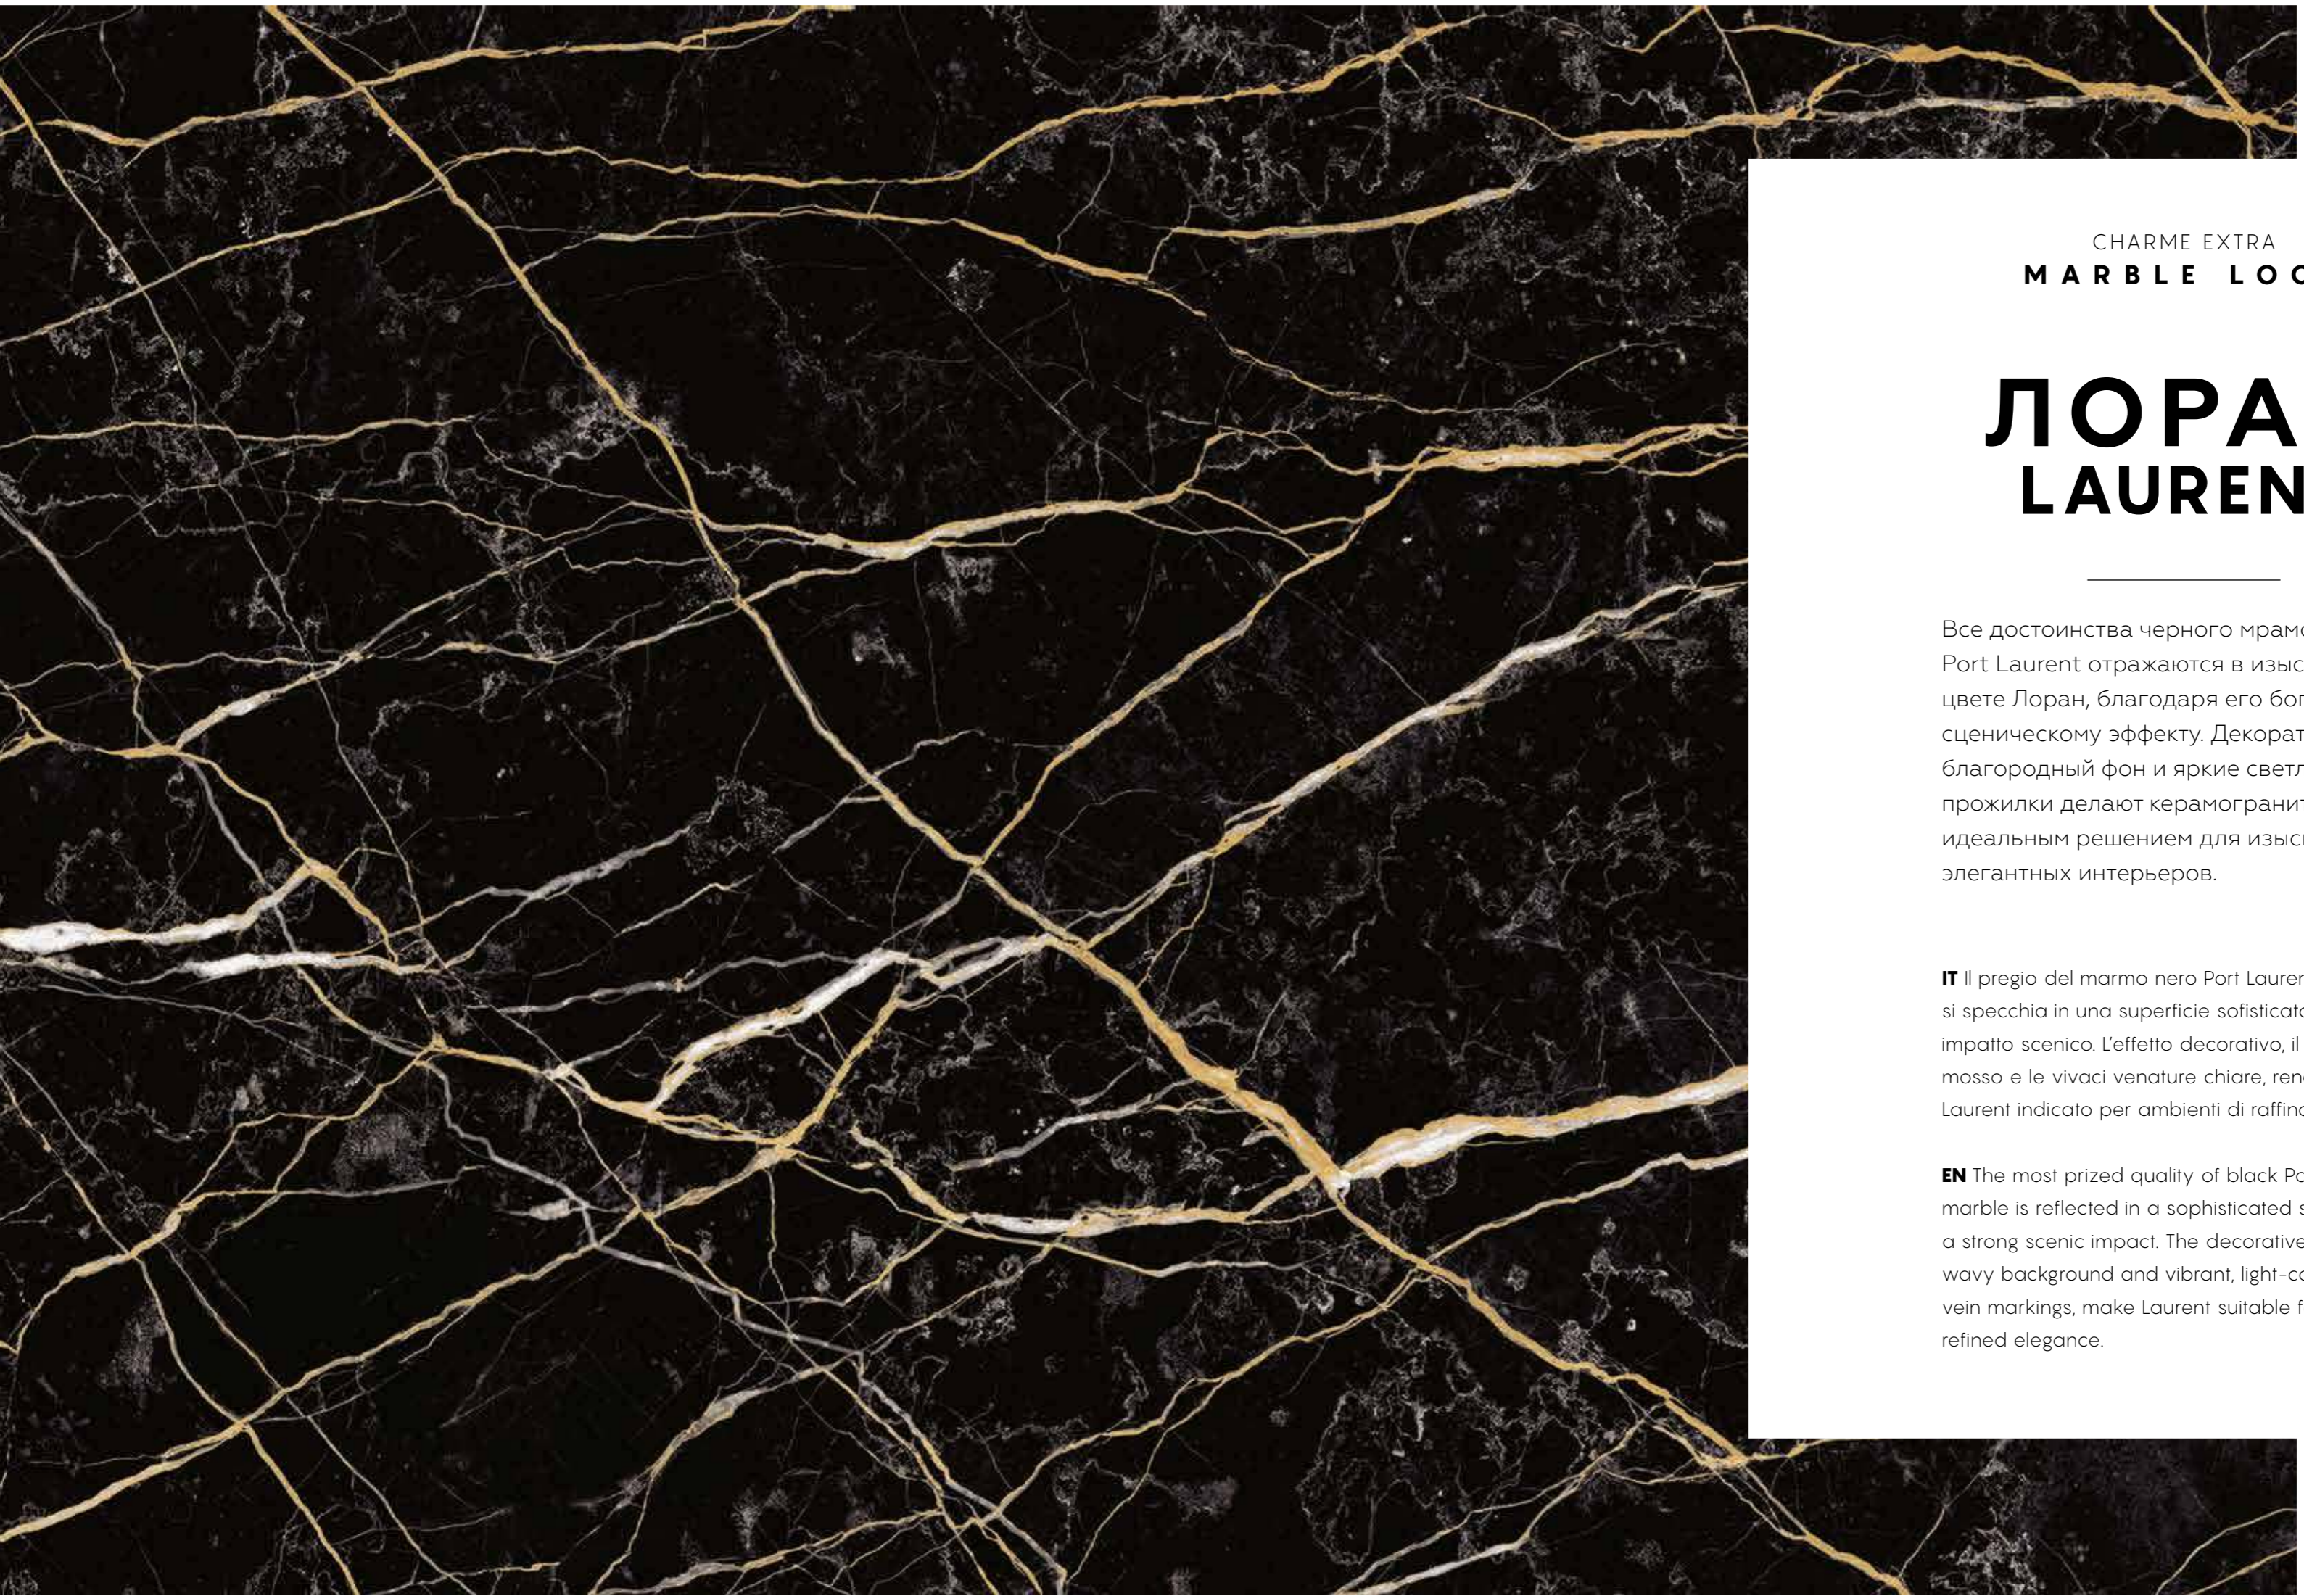

CHARME EXTRA
MARBLE LOOK

ЛОРАН LAURENT

Все достоинства черного мрамора Port Laurent отражаются в изысканном цвете Лоран, благодаря его богатому сценическому эффекту. Декоративность, благородный фон и яркие светлые прожилки делают керамогранит Лоран идеальным решением для изысканных элегантных интерьеров.

IT Il pregio del marmo nero Port Laurent si specchia in una superficie sofisticata, dal forte impatto scenico. L'effetto decorativo, il fondo mosso e le vivaci venature chiare, rendono Laurent indicato per ambienti di raffinata eleganza.

EN The most prized quality of black Port Laurent marble is reflected in a sophisticated surface with a strong scenic impact. The decorative effect, wavy background and vibrant, light-coloured vein markings, make Laurent suitable for rooms of refined elegance.