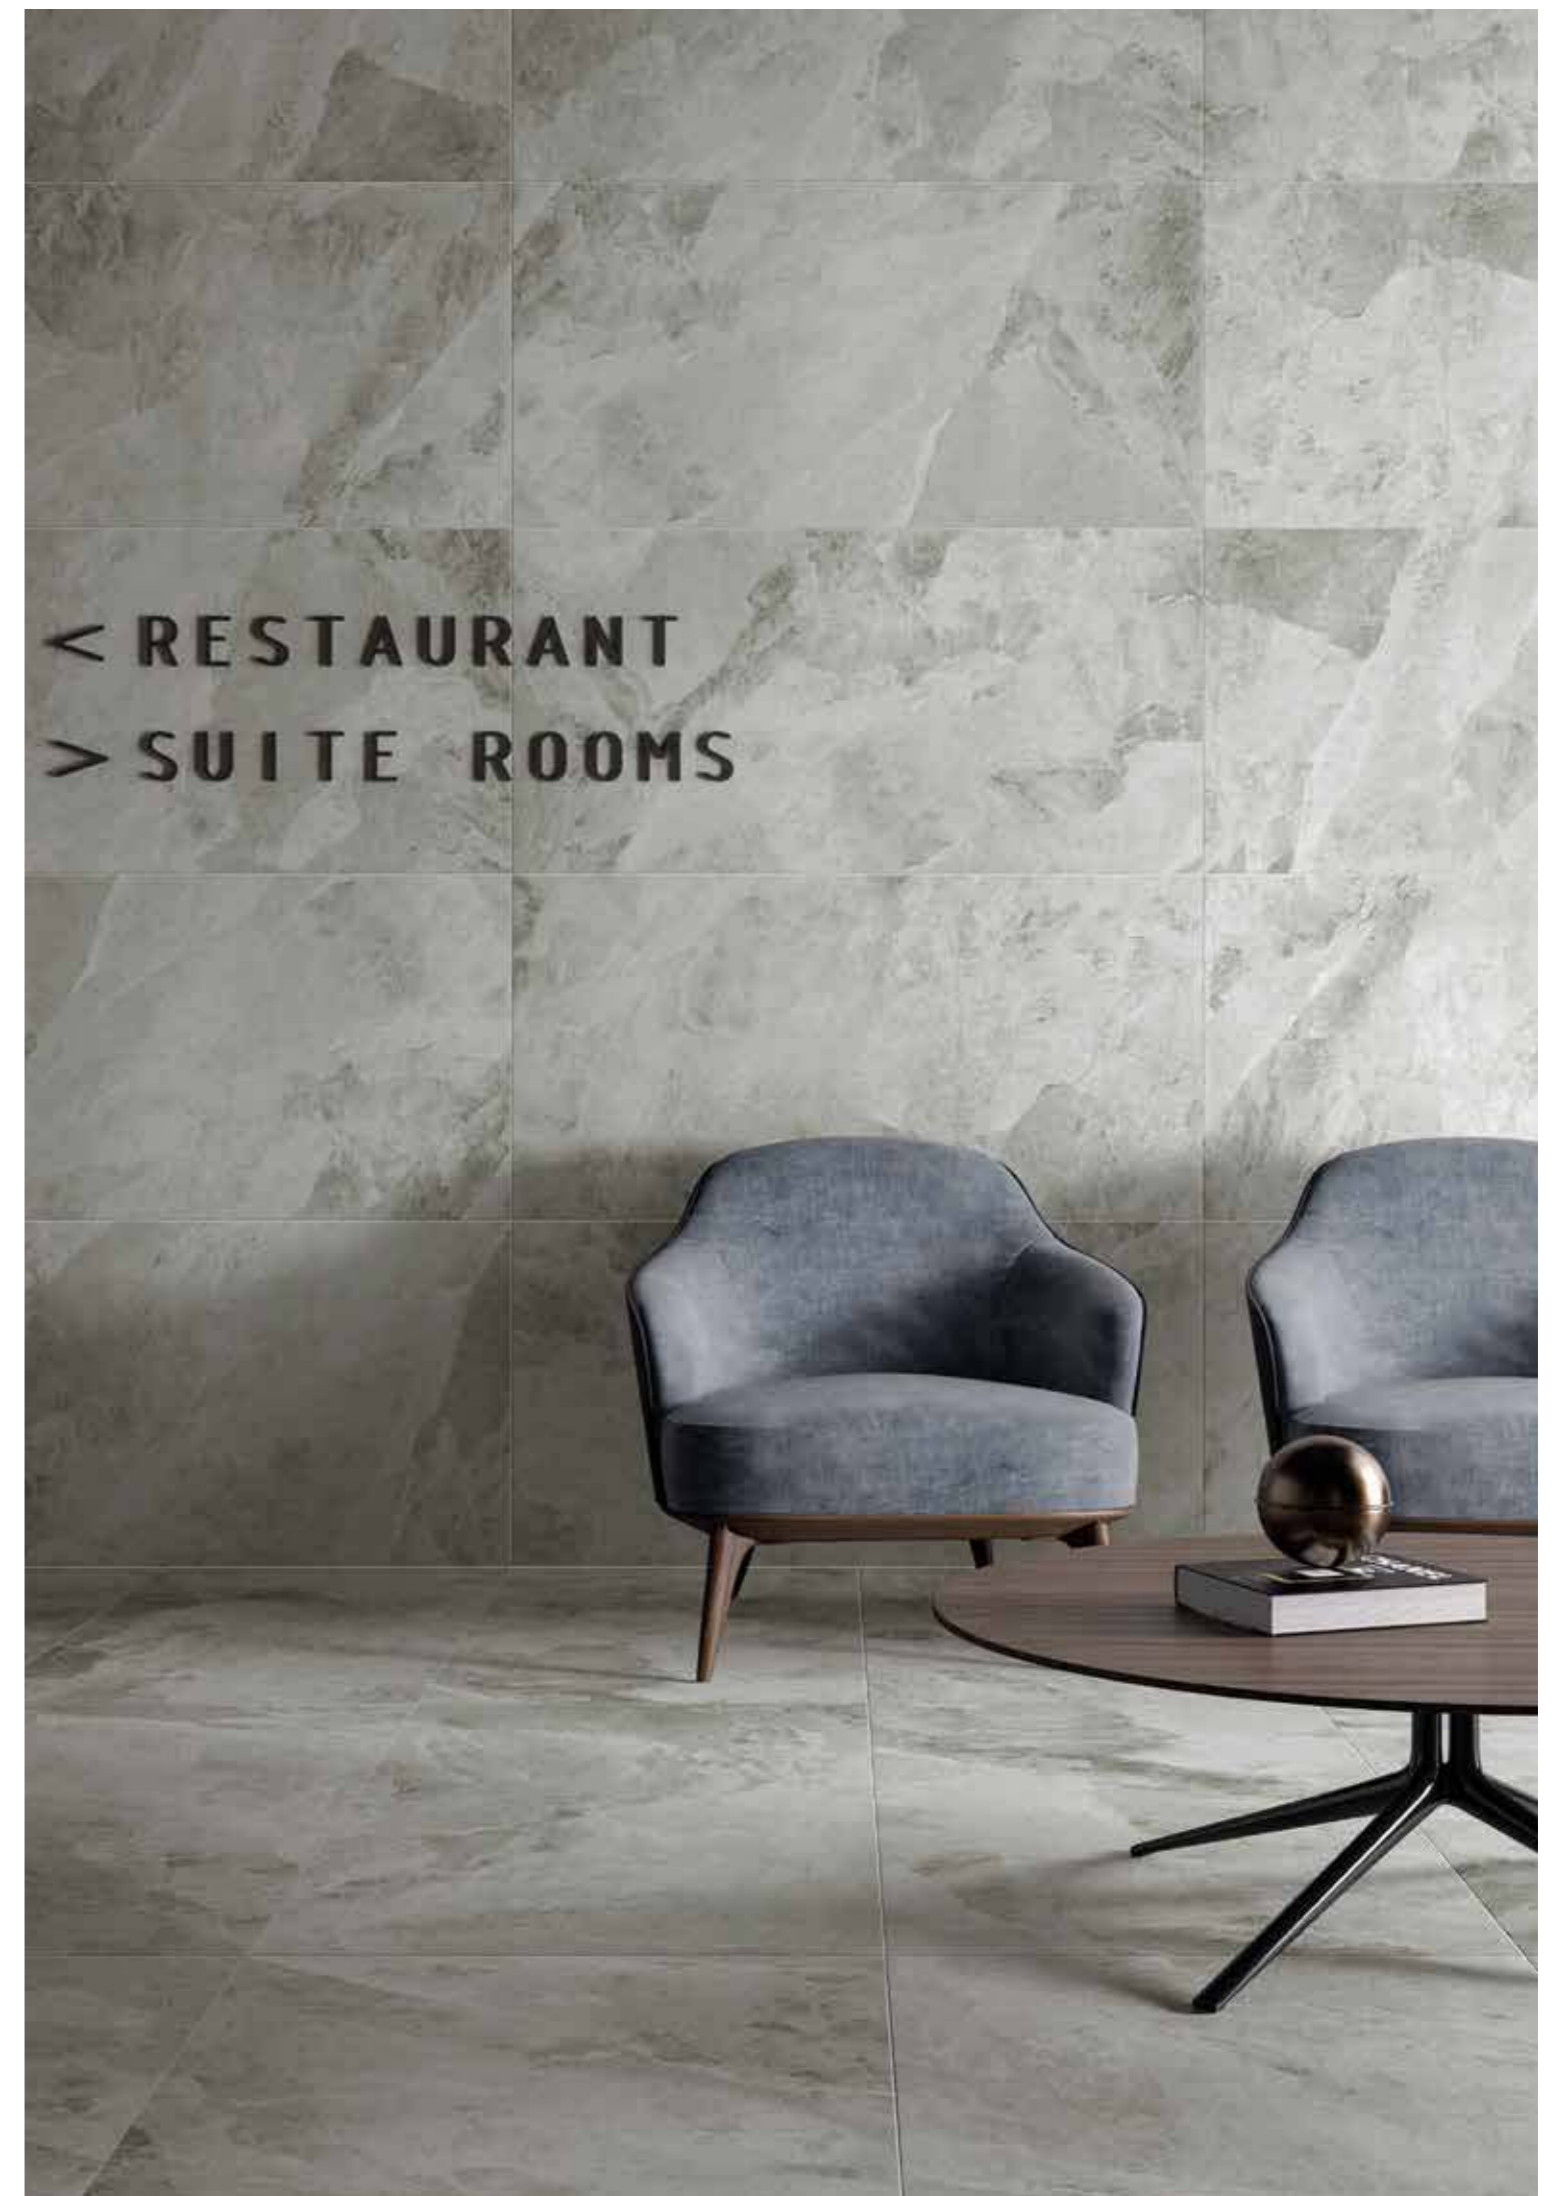

The symmetry of the design enhances the surfaces with very variable patterns of Silver. The corridor becomes a pivotal point between the floor layouts of the different rooms.

CHARME EXTRA
SILVER

Силвер 60x120 см / Silver 60x120 cm