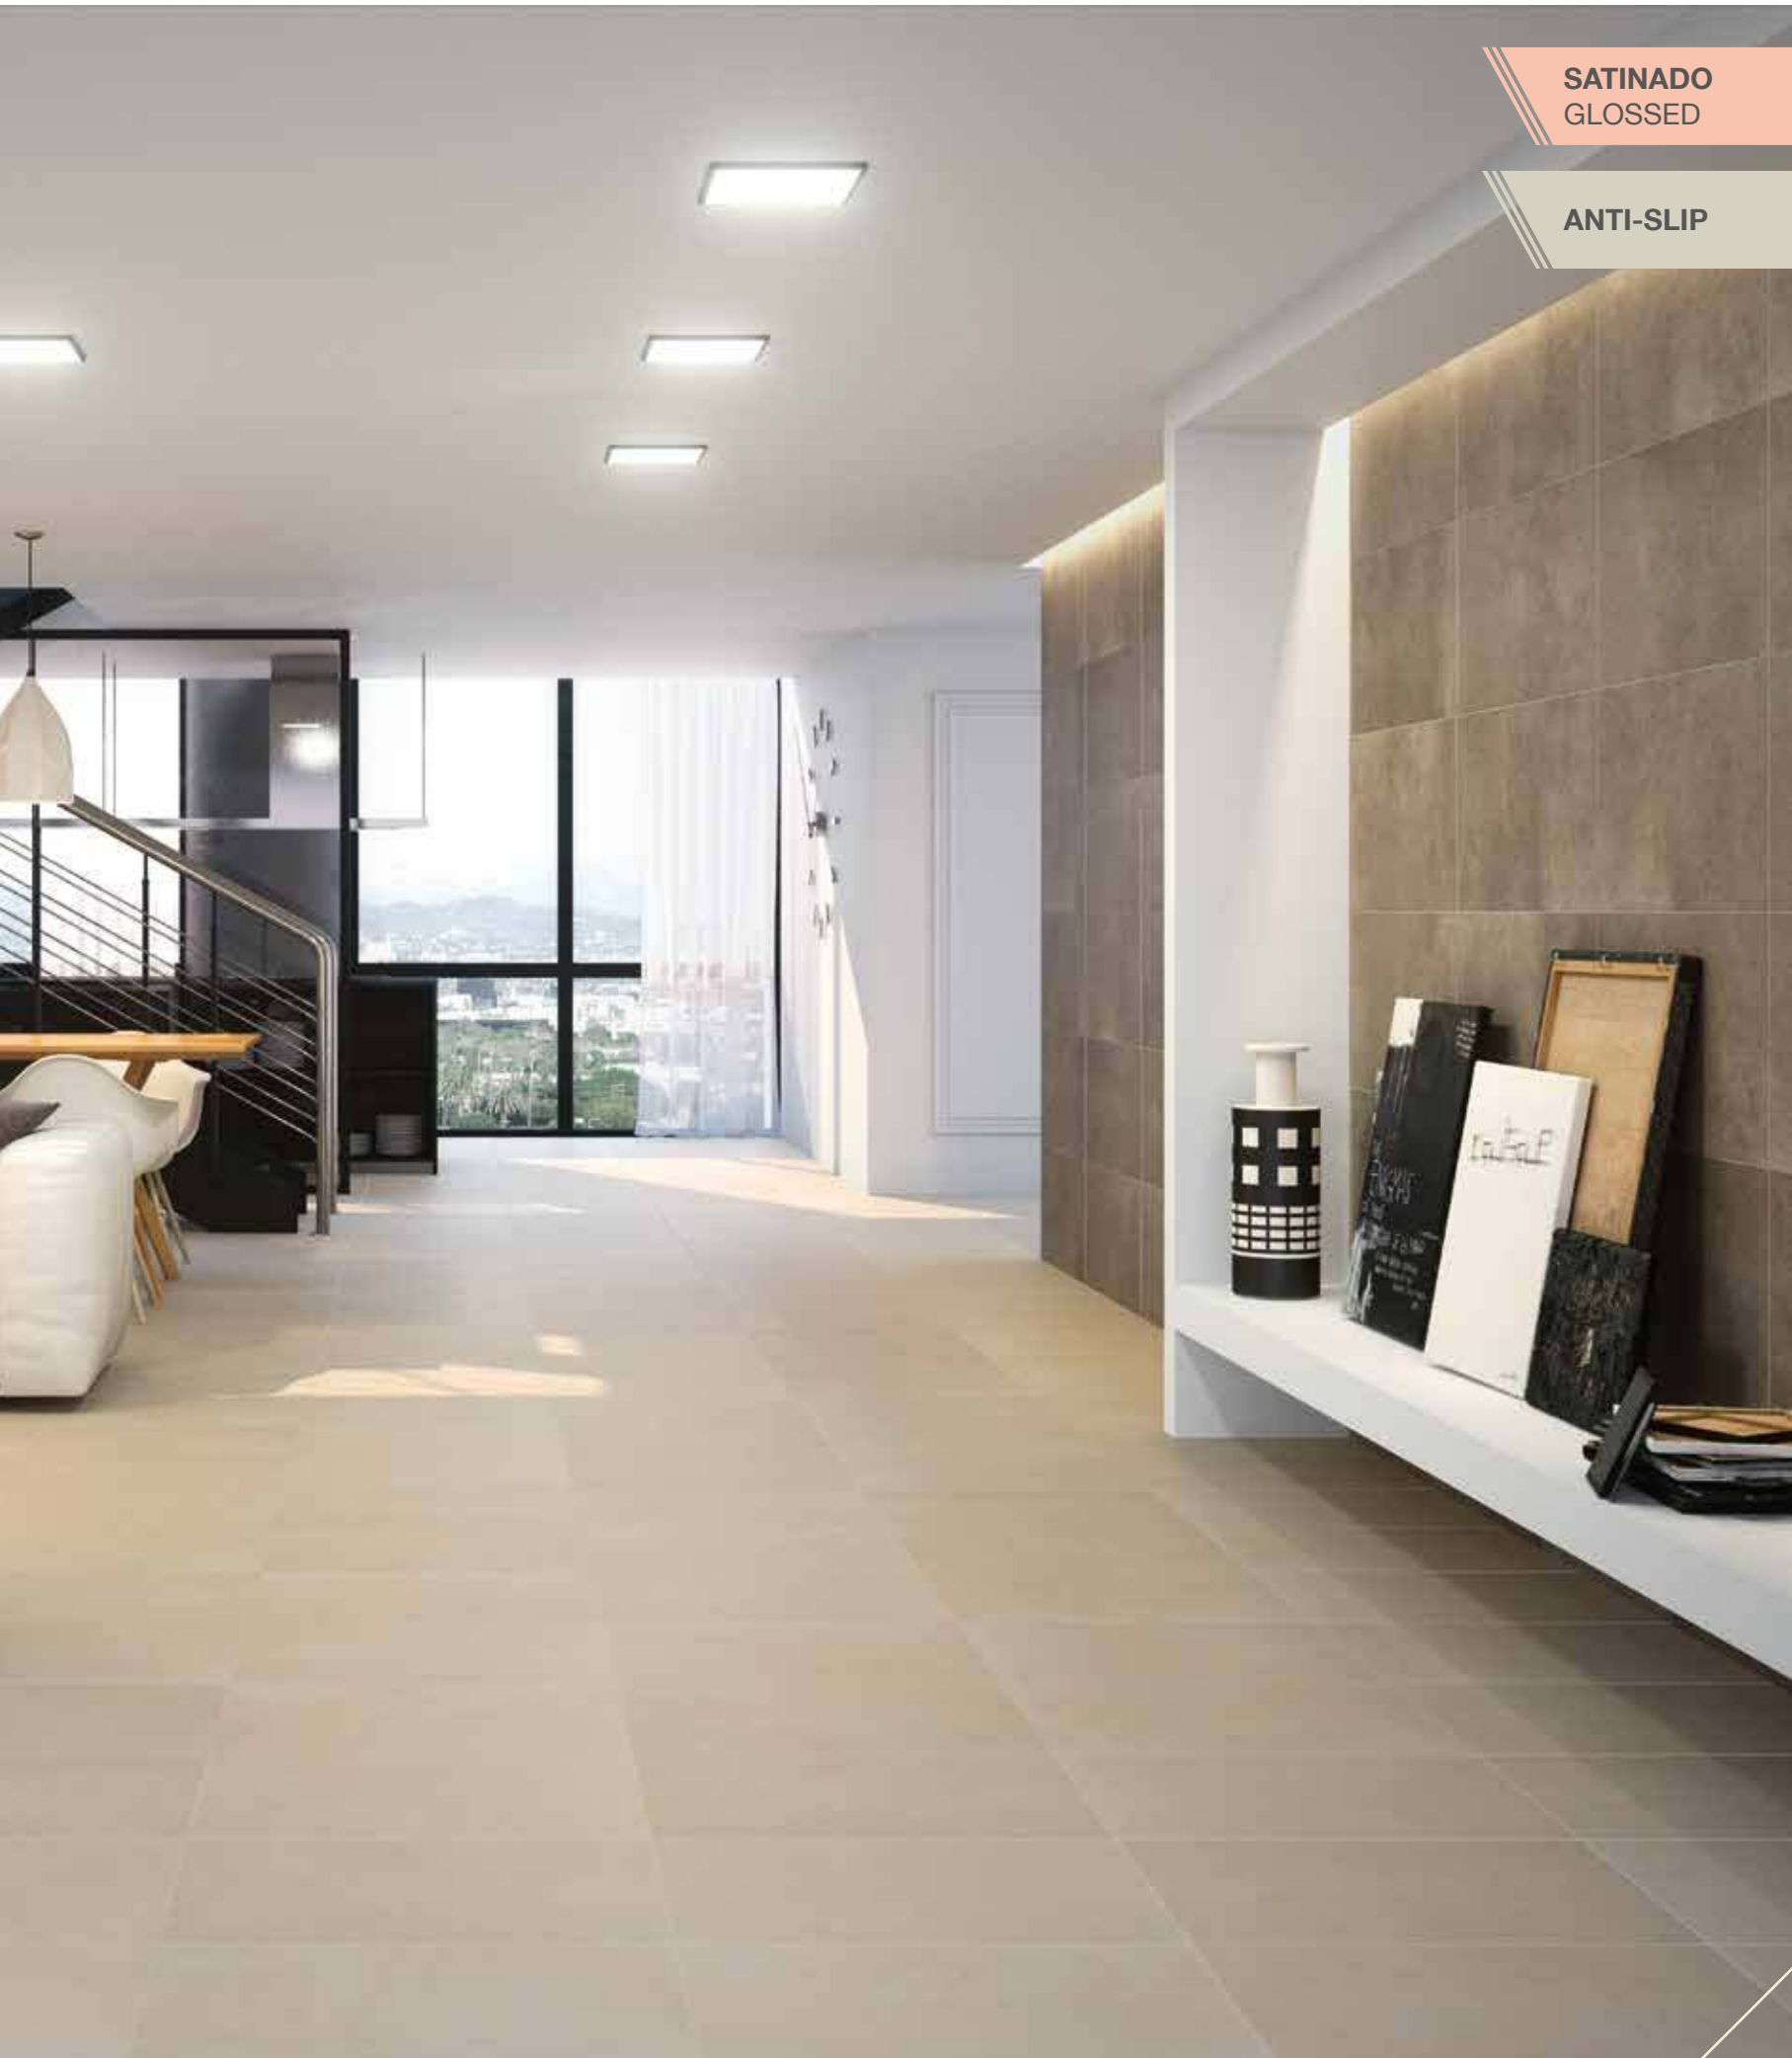

Ambiente realizado con Architonic Bone y Taupe 40 x 60 cm.

SATINADO
GLOSSED

ANTI-SLIP