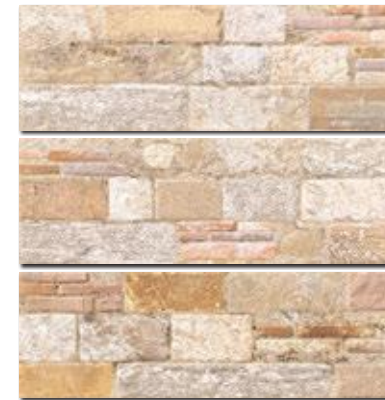

# PARED

16'5x50 cm. [6'5x19'7 IN]

PORCELANICO | PORCELAIN TILE

REVESTIMIENTO/MATE/INYECCION DIGITAL/ANTI-HIELO  
WALL TILE/MATT/DIGITAL INJECTION/FROST RESISTANCE

PARED SAND

PARED NATURE

PARED GREYED