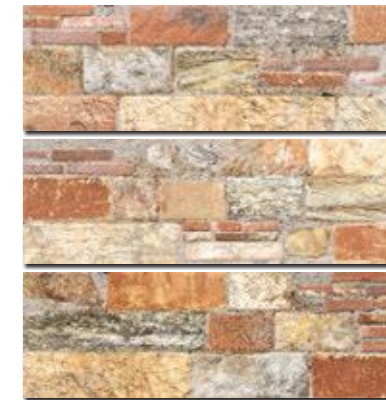

# PARED

16'5x50 cm. [6'5x19'7 IN]

PORCELANICO | PORCELAIN TILE

REVESTIMIENTO/MATE/INYECCION DIGITAL/ANTI-HIELO  
WALL TILE/MATT/DIGITAL INJECTION/FROST RESISTANCE

PARED SAND

PARED NATURE

PARED GREYED