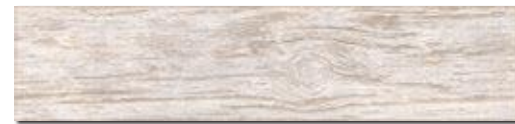

# TRUSS

15x66 cm. [5,9x26 in]

PORCELANICO | PORCELAIN TILE

PAVIMENTO/ANTI-SLIP/MATE/INYECCION DIGITAL/ANTI-HIELO  
FLOOR TILE/ANTI-SLIP/MATT/DIGITAL INJECTION/FROST RESISTANCE

TRUSS WHITE

TRUSS BROWN

TRUSS NATURE