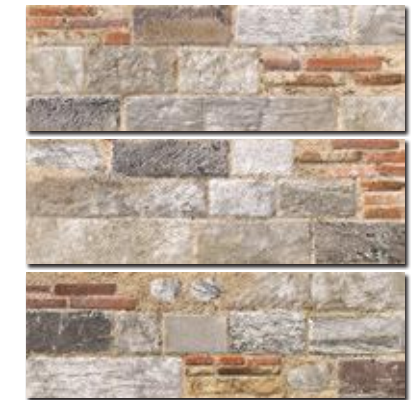

# PARED

16'5x50 cm. [6'5x19'7 IN]

PORCELANICO | PORCELAIN TILE

REVESTIMIENTO/MATE/INYECCION DIGITAL/ANTI-HIELO  
WALL TILE/MATT/DIGITAL INJECTION/FROST RESISTANCE

PARED SAND

PARED NATURE

PARED GREYED