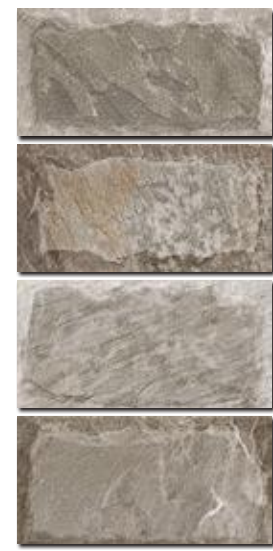

GENOVA GREYED

GALES GREYED