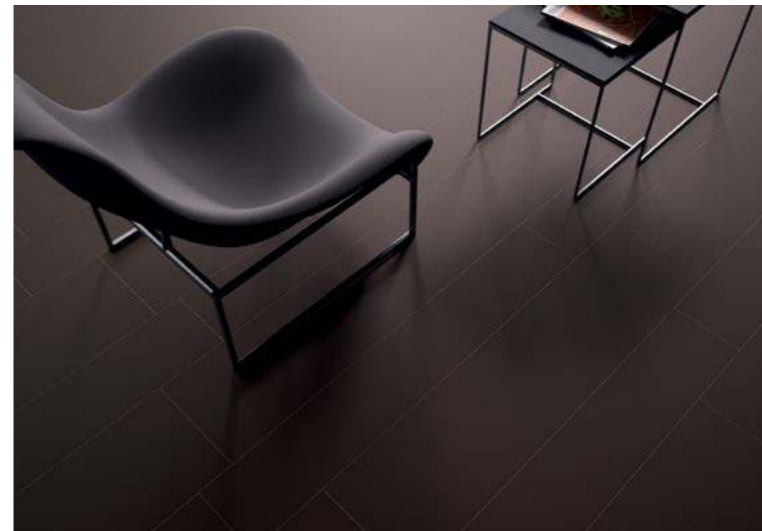

PORCELAIN TILE:

SIZE OPTIONS:

NOTES:

- 45x67,5 ONLY AVAILABLE IN BEIGE, WHITE & GREY
- AVAILABLE IN LAPPATO FINISHING, ASK FOR CONDITIONS
- SPECIAL PIECES AVAILABLE: STEP, CORNER, TREAD, RAIL & SKIRTING. PAGE 72

- 45x67,5 SOLO DISPONIBLE EN BEIGE, WHITE & GREY
- DISPONIBLE EN ACABADO LAPPATO, PREGUNTAR CONDICIONES
- PIEZAS ESPECIALES DISPONIBLES: PELDAÑOS Y RODAPIÉS. PÁGINA 72

PORCELAIN TILE:

SIZE OPTIONS:

NOTES:

- 45x67,5 ONLY AVAILABLE IN BEIGE, WHITE & GREY
- AVAILABLE IN LAPPATO FINISHING, ASK FOR CONDITIONS
- SPECIAL PIECES AVAILABLE: STEP, CORNER, TREAD, RAIL & SKIRTING. PAGE 72

- 45x67,5 SOLO DISPONIBLE EN BEIGE, WHITE & GREY
- DISPONIBLE EN ACABADO LAPPATO, PREGUNTAR CONDICIONES
- PIEZAS ESPECIALES DISPONIBLES: PELDAÑOS Y RODAPIÉS. PÁGINA 72