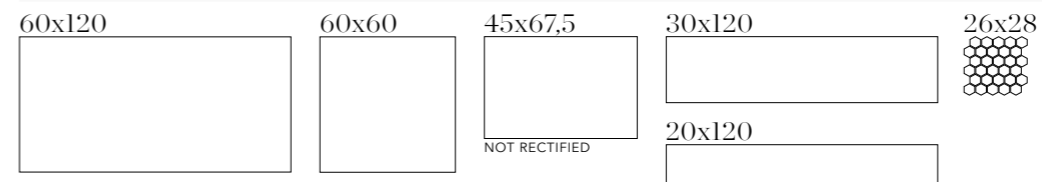

MOSAIC-6 SMOOTH BLACK 26x28 · 516

MOSAIC-6 SMOOTH BEIGE 26x28 · 516

MOSAIC-6 SMOOTH TAUPE 26x28 · 516

MOSAIC-6 SMOOTH BROWN 26x28 · 516

SIZE OPTIONS:

NOTES:

- 45x67,5 ONLY AVAILABLE IN BEIGE, WHITE & GREY
- AVAILABLE IN LAPPATO FINISHING, ASK FOR CONDITIONS
- SPECIAL PIECES AVAILABLE: STEP, CORNER, TREAD, RAIL & SKIRTING. PAGE 72