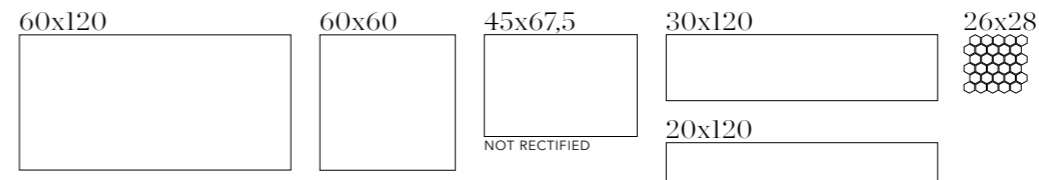

SIZE OPTIONS:

NOTES:

- 45x67,5 ONLY AVAILABLE IN BEIGE, WHITE & GREY
- AVAILABLE IN LAPPATO FINISHING, ASK FOR CONDITIONS
- SPECIAL PIECES AVAILABLE: STEP, CORNER, TREAD, RAIL & SKIRTING. PAGE 72

- 45x67,5 SOLO DISPONIBLE EN BEIGE, WHITE & GREY
- DISPONIBLE EN ACABADO LAPPATO, PREGUNTAR CONDICIONES
- PIEZAS ESPECIALES DISPONIBLES: PELDAÑOS Y RODAPIÉS. PÁGINA 72