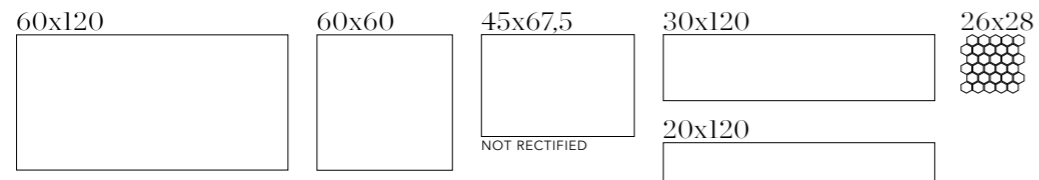

SMOOTH GREY MATT (SS) 60x60 - 156

SMOOTH GREY MATT (SS) 20x120 - 158

SMOOTH GREY MATT (SS) 30x120 - 158

SMOOTH GREY MATT (SS) 45x67,5 - 130

SIZE OPTIONS:

NOTES:

- 45x67,5 ONLY AVAILABLE IN BEIGE, WHITE & GREY
- AVAILABLE IN LAPPATO FINISHING, ASK FOR CONDITIONS
- SPECIAL PIECES AVAILABLE: STEP, CORNER, TREAD, RAIL & SKIRTING. PAGE 72