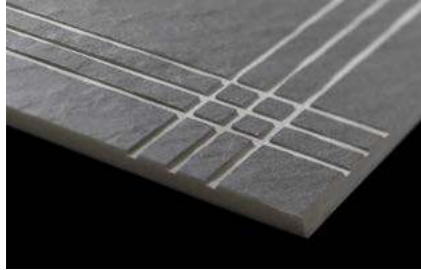

SPECIAL PIECES

In order to provide solutions to adapt our products to the characteristics of every project, we offer this collection of special pieces composed by skirting and a different solutions for stair steps.

Dando solución a las necesarias adaptaciones de nuestros productos a las características de los diferentes proyectos, ponemos a su disposición esta colección de piezas especiales compuesta de los rodapiés y de las diferentes soluciones de peldaños para escalera.

RAIL

AVAILABLE FOR LEFT AND RIGHT SIDE

- 45x67,5 · 507
- 45x45 · 503
- 33,3x33,3 · 520
- 30x120 · 527
- 30x120 · 539 (CA MARMO, CM MARMO)
- 30x60 · 503