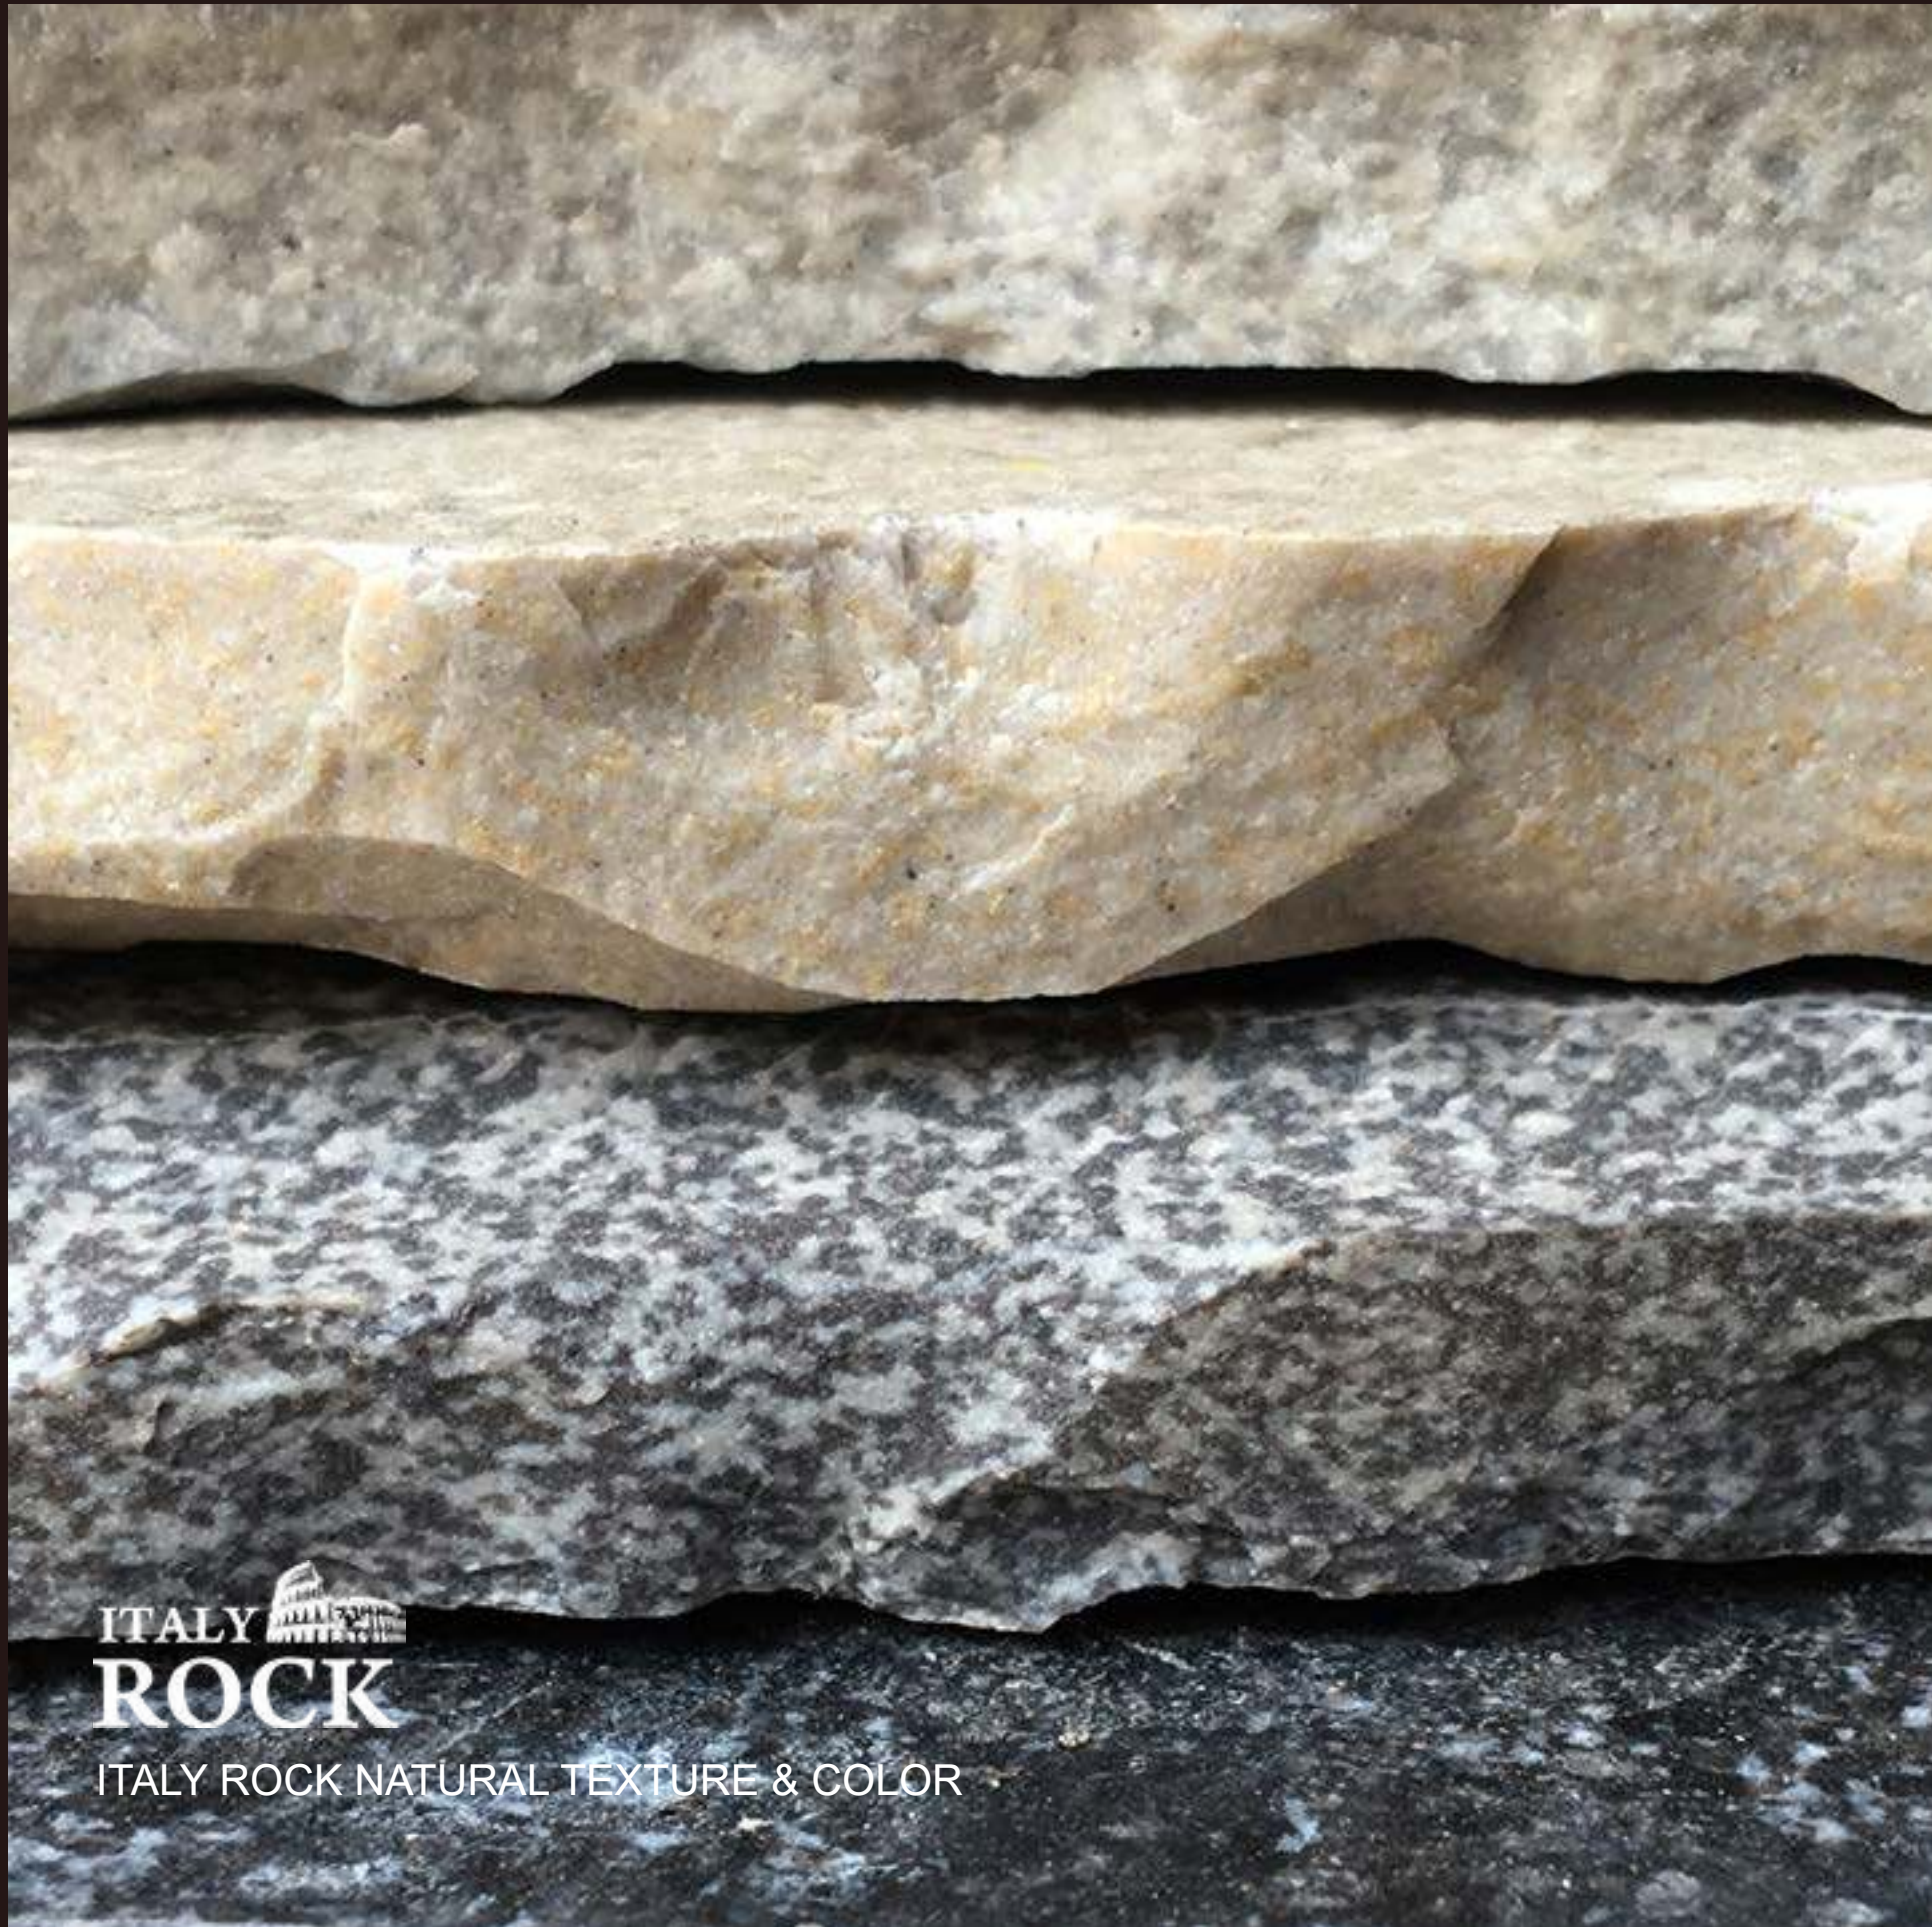

**EARTH COLORS-D**  
FLOOR: 600X900mm

**SURFACE**

LAPATO (S)

GRANIGLIA (FINE GRAINED) (G)

MATT (M)

**CORE TECHNOLOGY**

**Micro-Engraving Technology** - Represent the lively texture of rocks. Originated from Italy design, Italy Rock series has adopted the micro-engraving technology to represent the texture effect on the surface of the tiles, lively as natural rock.