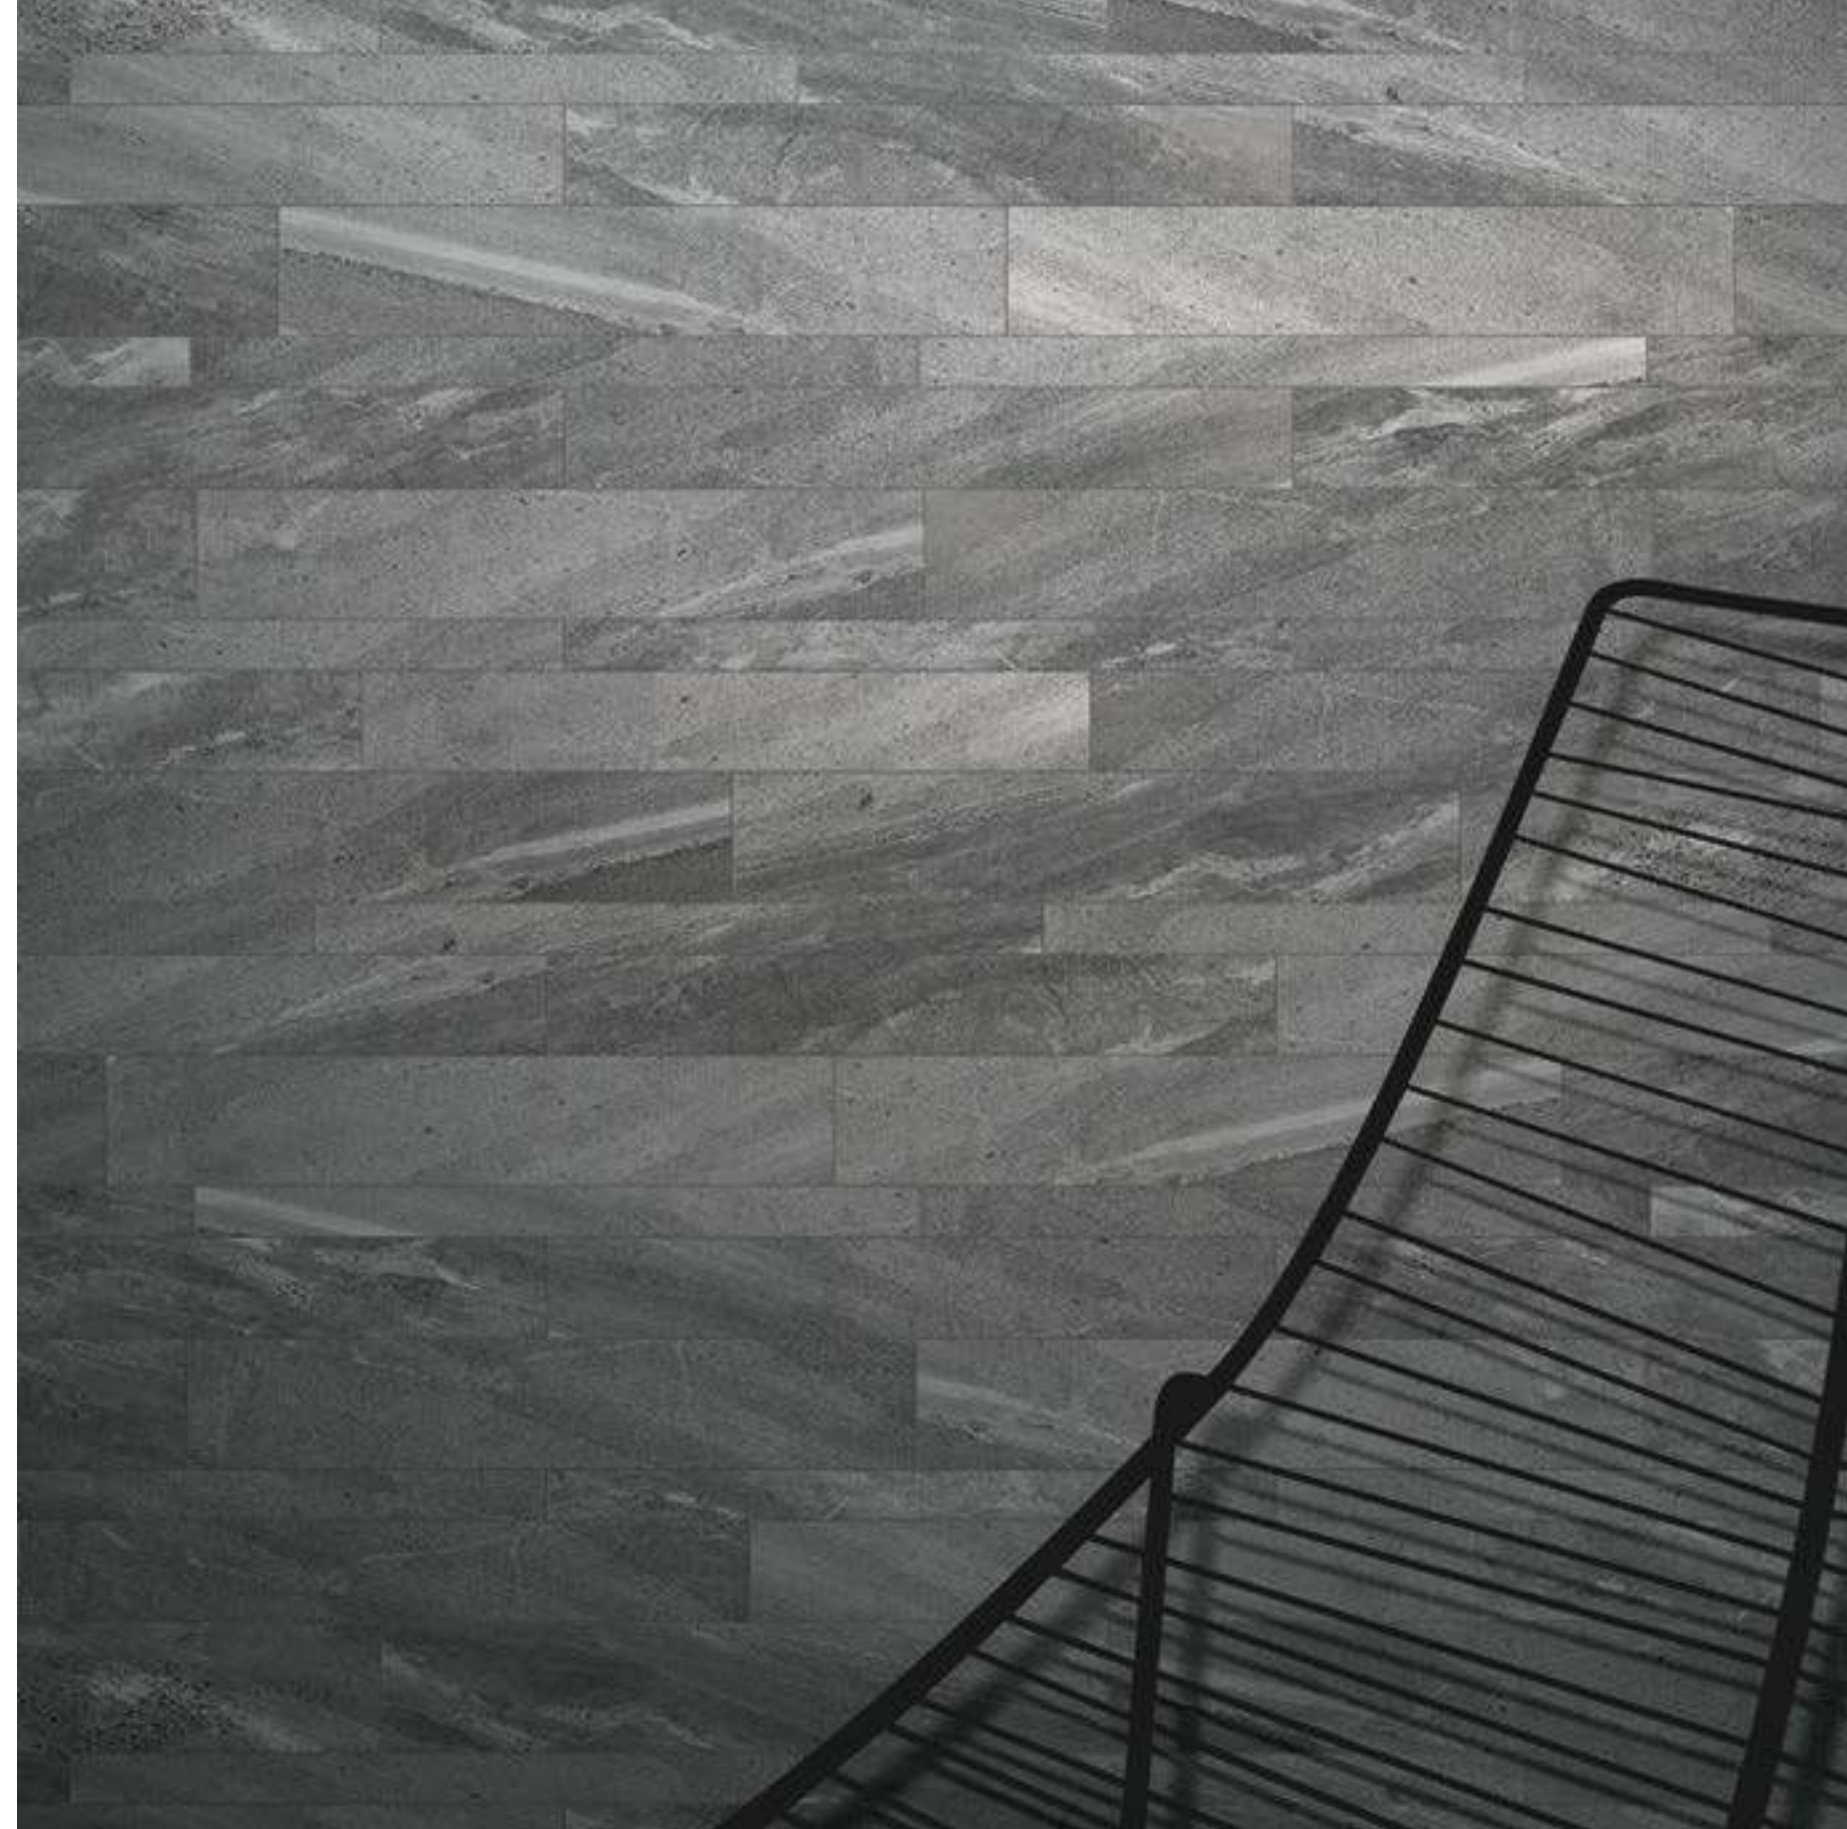

EARTH COLORS-D
WALL: 150X600mm
75X600mm