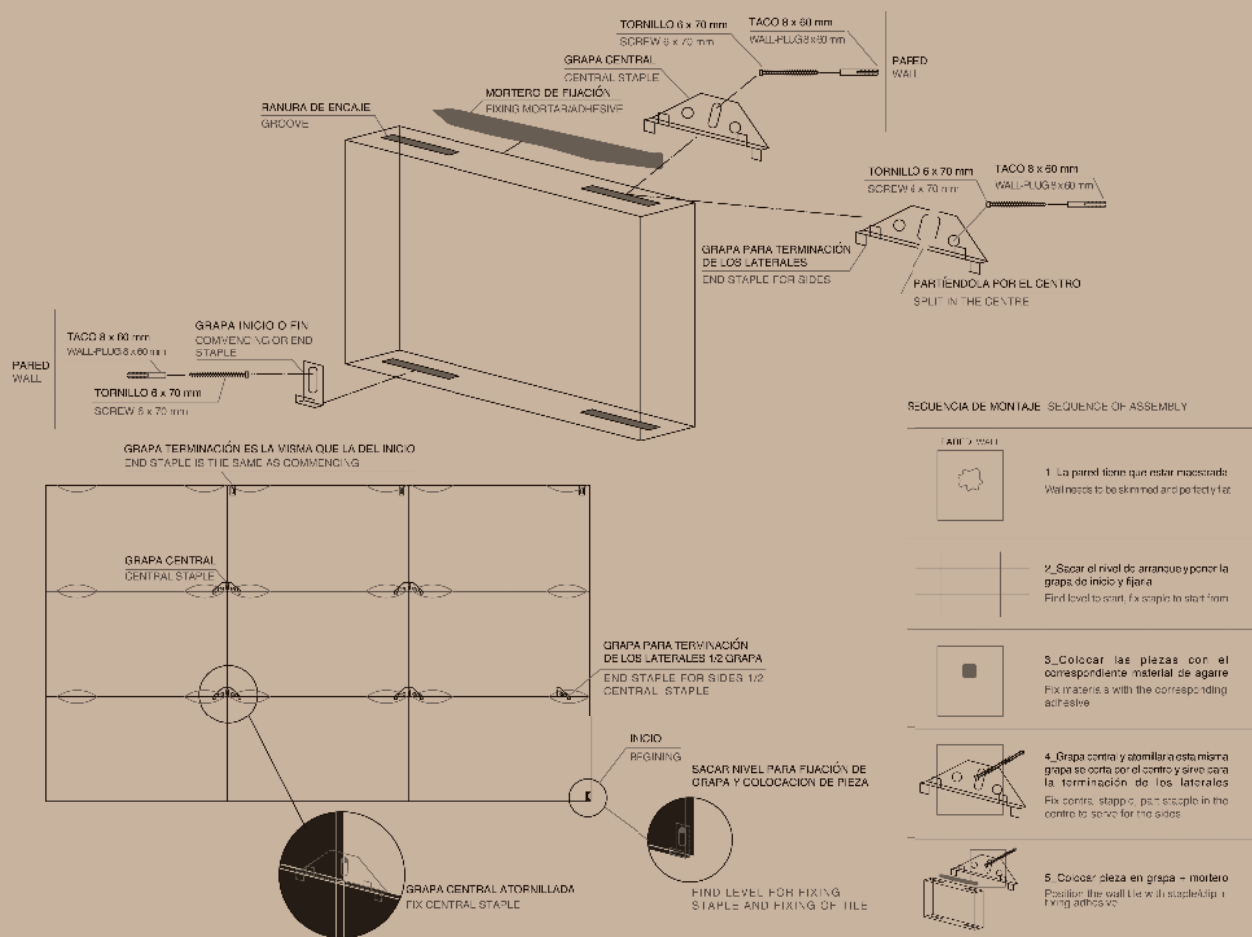

SISTEMAS DE ANCLAJE PARA FACHADA APLICADA GRAPA VISTA

PORCELANITE^{DOS}
cerámicas

QUALITY GUARANTEE

We have obtained the international certificate ISO 9001:2008, this has been rewarded due to our continued aim in achieving total quality.