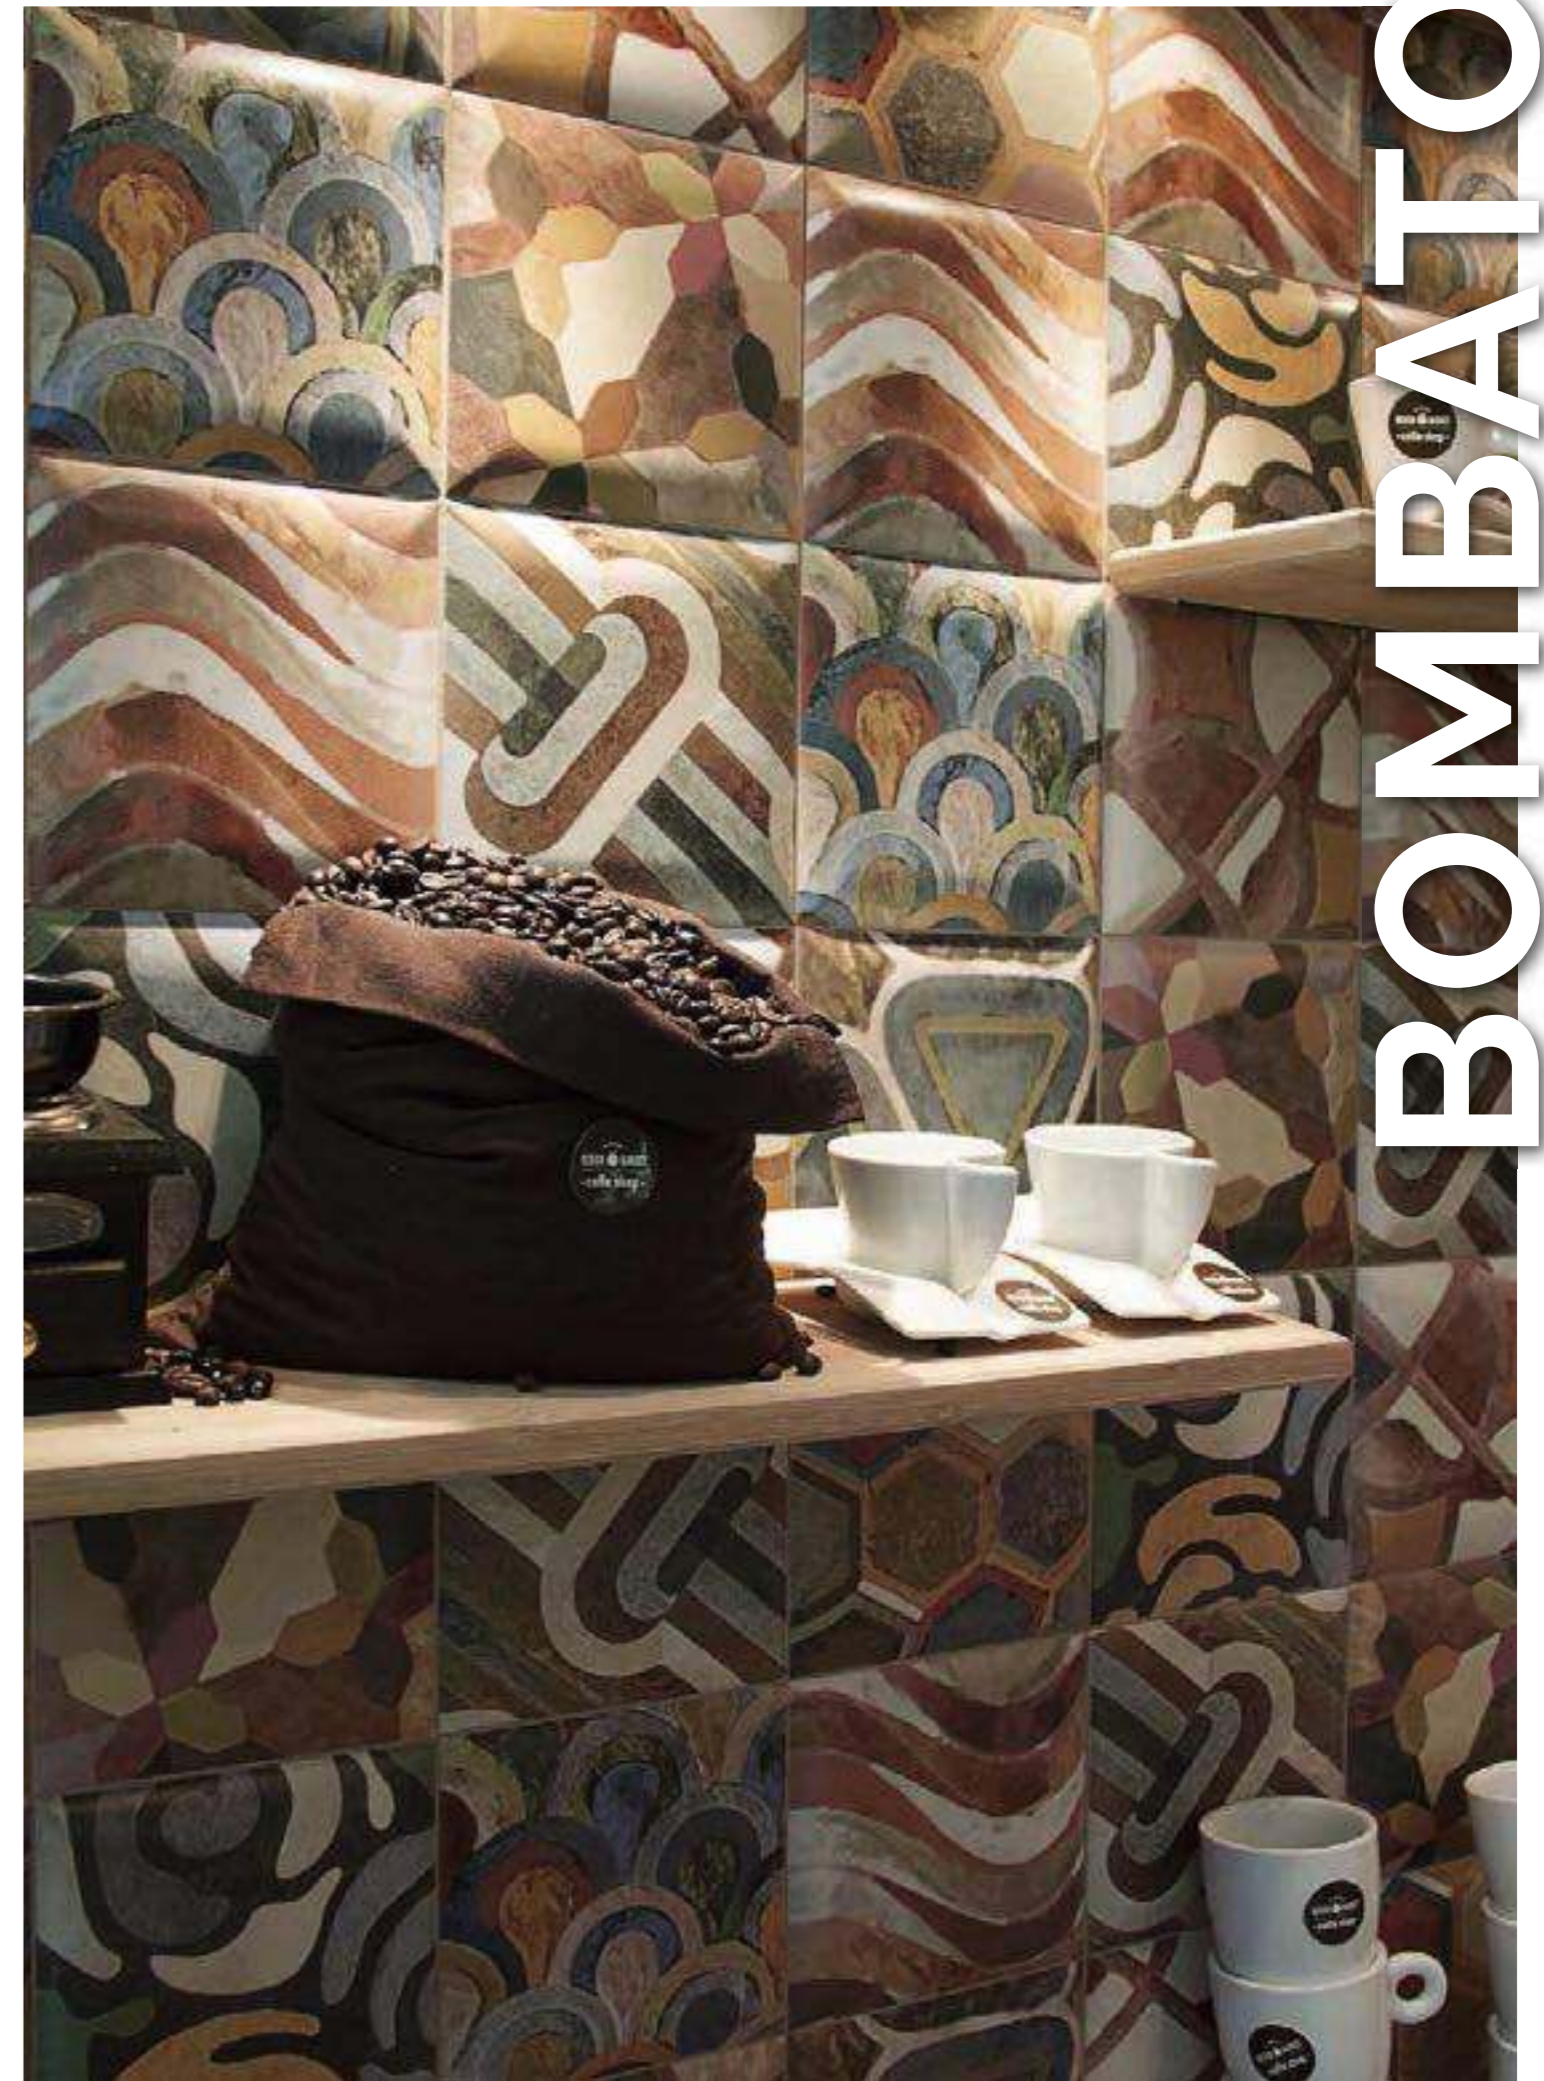

Decor Tap Tap 15x15

BOMBATO

15x15 6"x6"

15x15 6"x6"