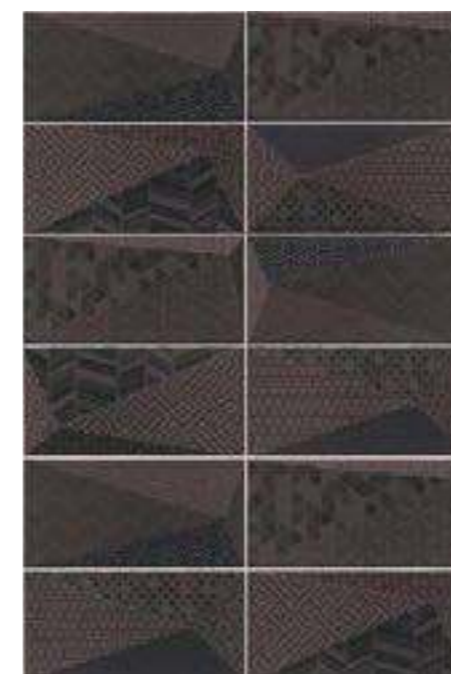

FANCY GRAPHITE 10x20 (M-320) 4'x 8'