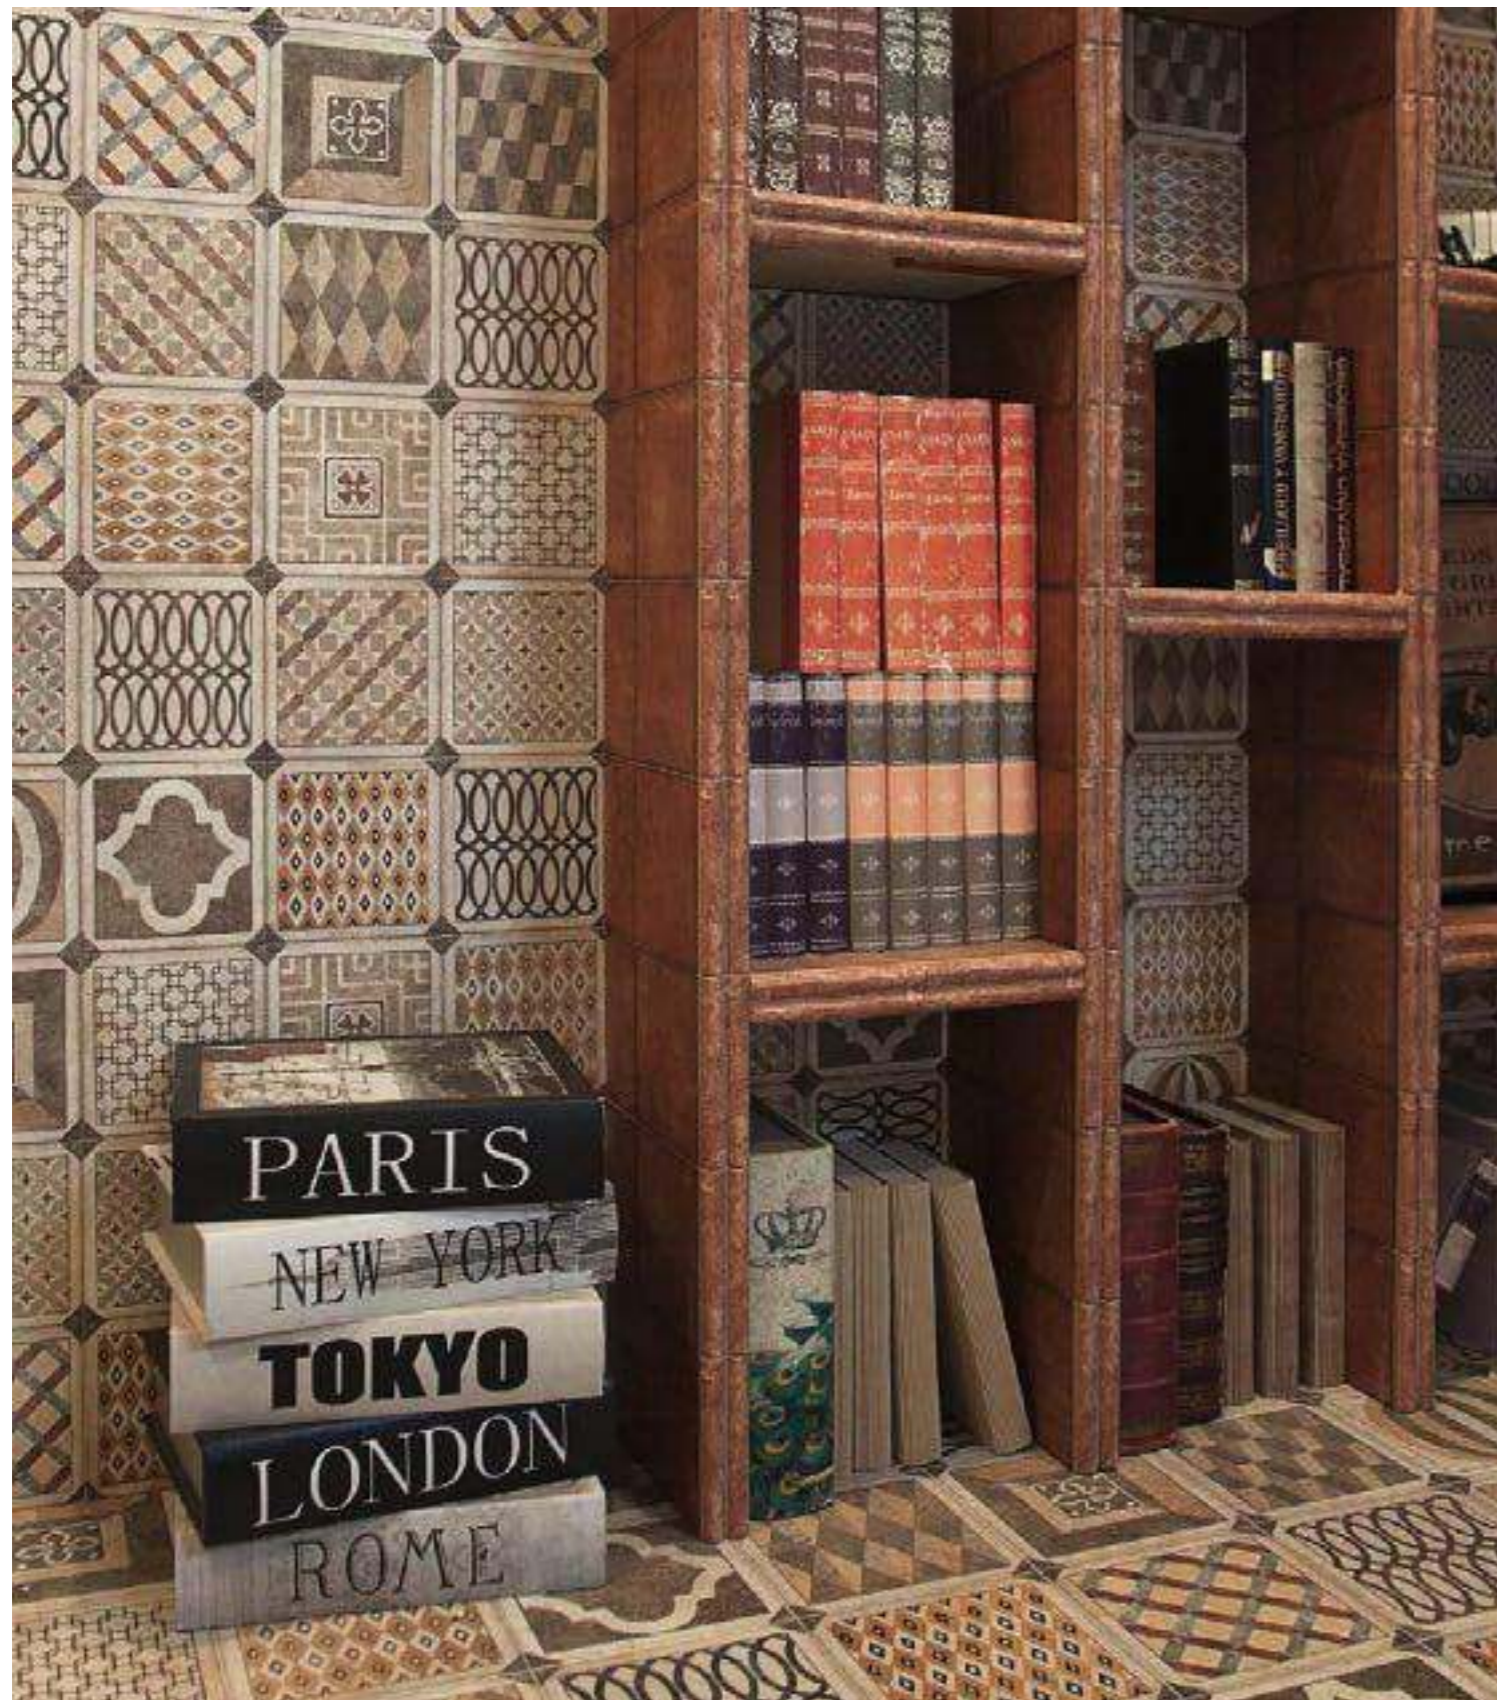

Rialto Cotto 15x15 · Torelo Rialto Cotto 2x15 · Decor Venato 15x15 · Pav. Venato 20x20

BASE

PIEZAS ESPECIALES