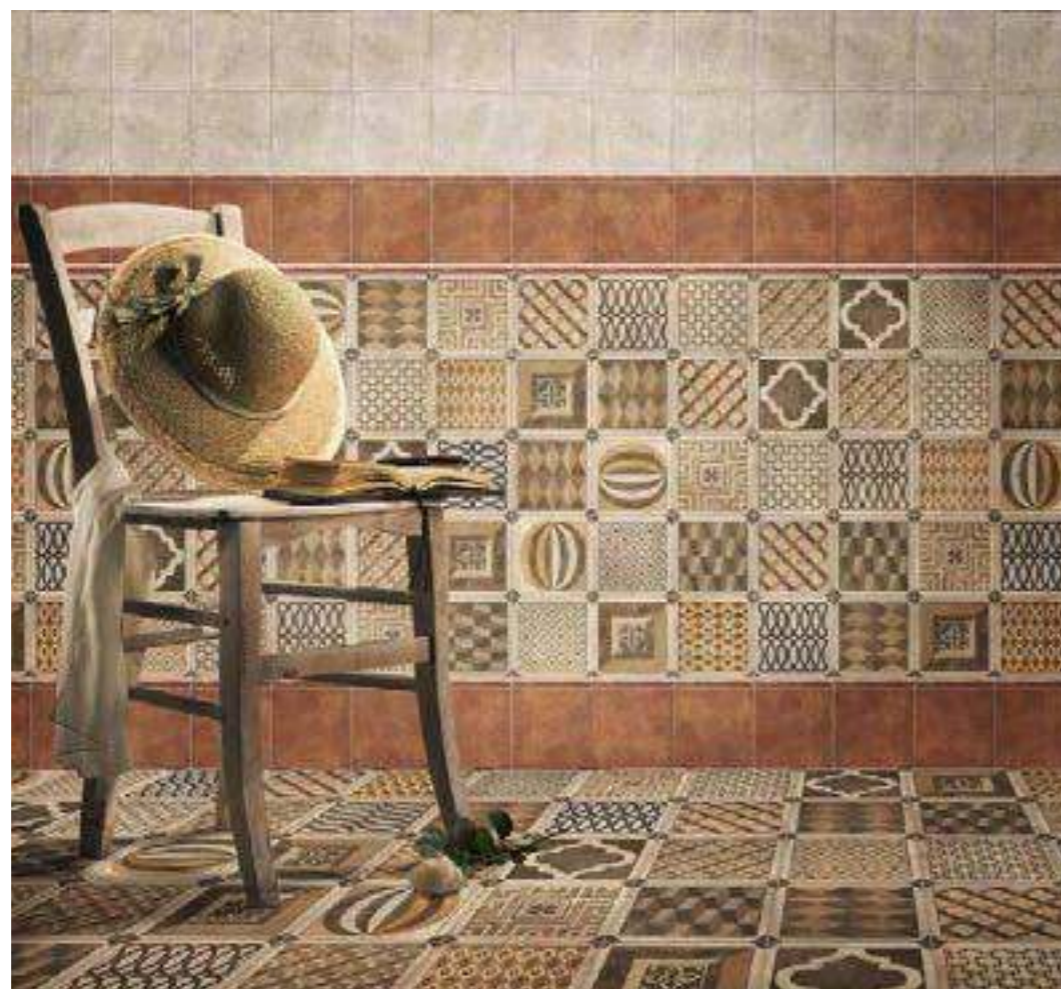

TRADITIONAL AND CONTEMPORARY CHARACTER
The Rialto serie presents a traditional character. The combination of colours and lines of its decorations intensify its style.

Rialto Blanco 15x15 · Rialto Cotto 15x15 · Torelo Rialto Cotto 2x15 · Decor Venato 15x15 · Pav. Venato 20x20