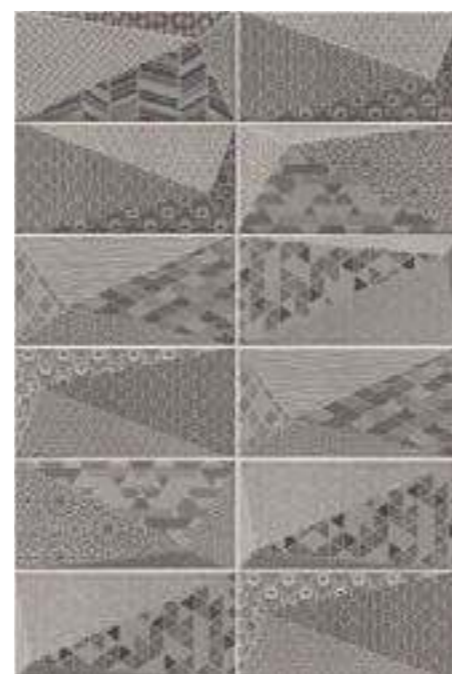

10x20 4"x8"

BASE

DIAMOND ARTIC 10x20 (M-190) 4'x 8'

DIAMOND PEARL 10x20 (M-220) 4'x 8'

DIAMOND GRAPHITE 10x20 (M-220) 4'x 8'

DIAMOND RUBI 10x20 (M-280) 4'x 8'

BASE DECOR

FANCY ARTIC 10x20 (M-320) 4'x 8'