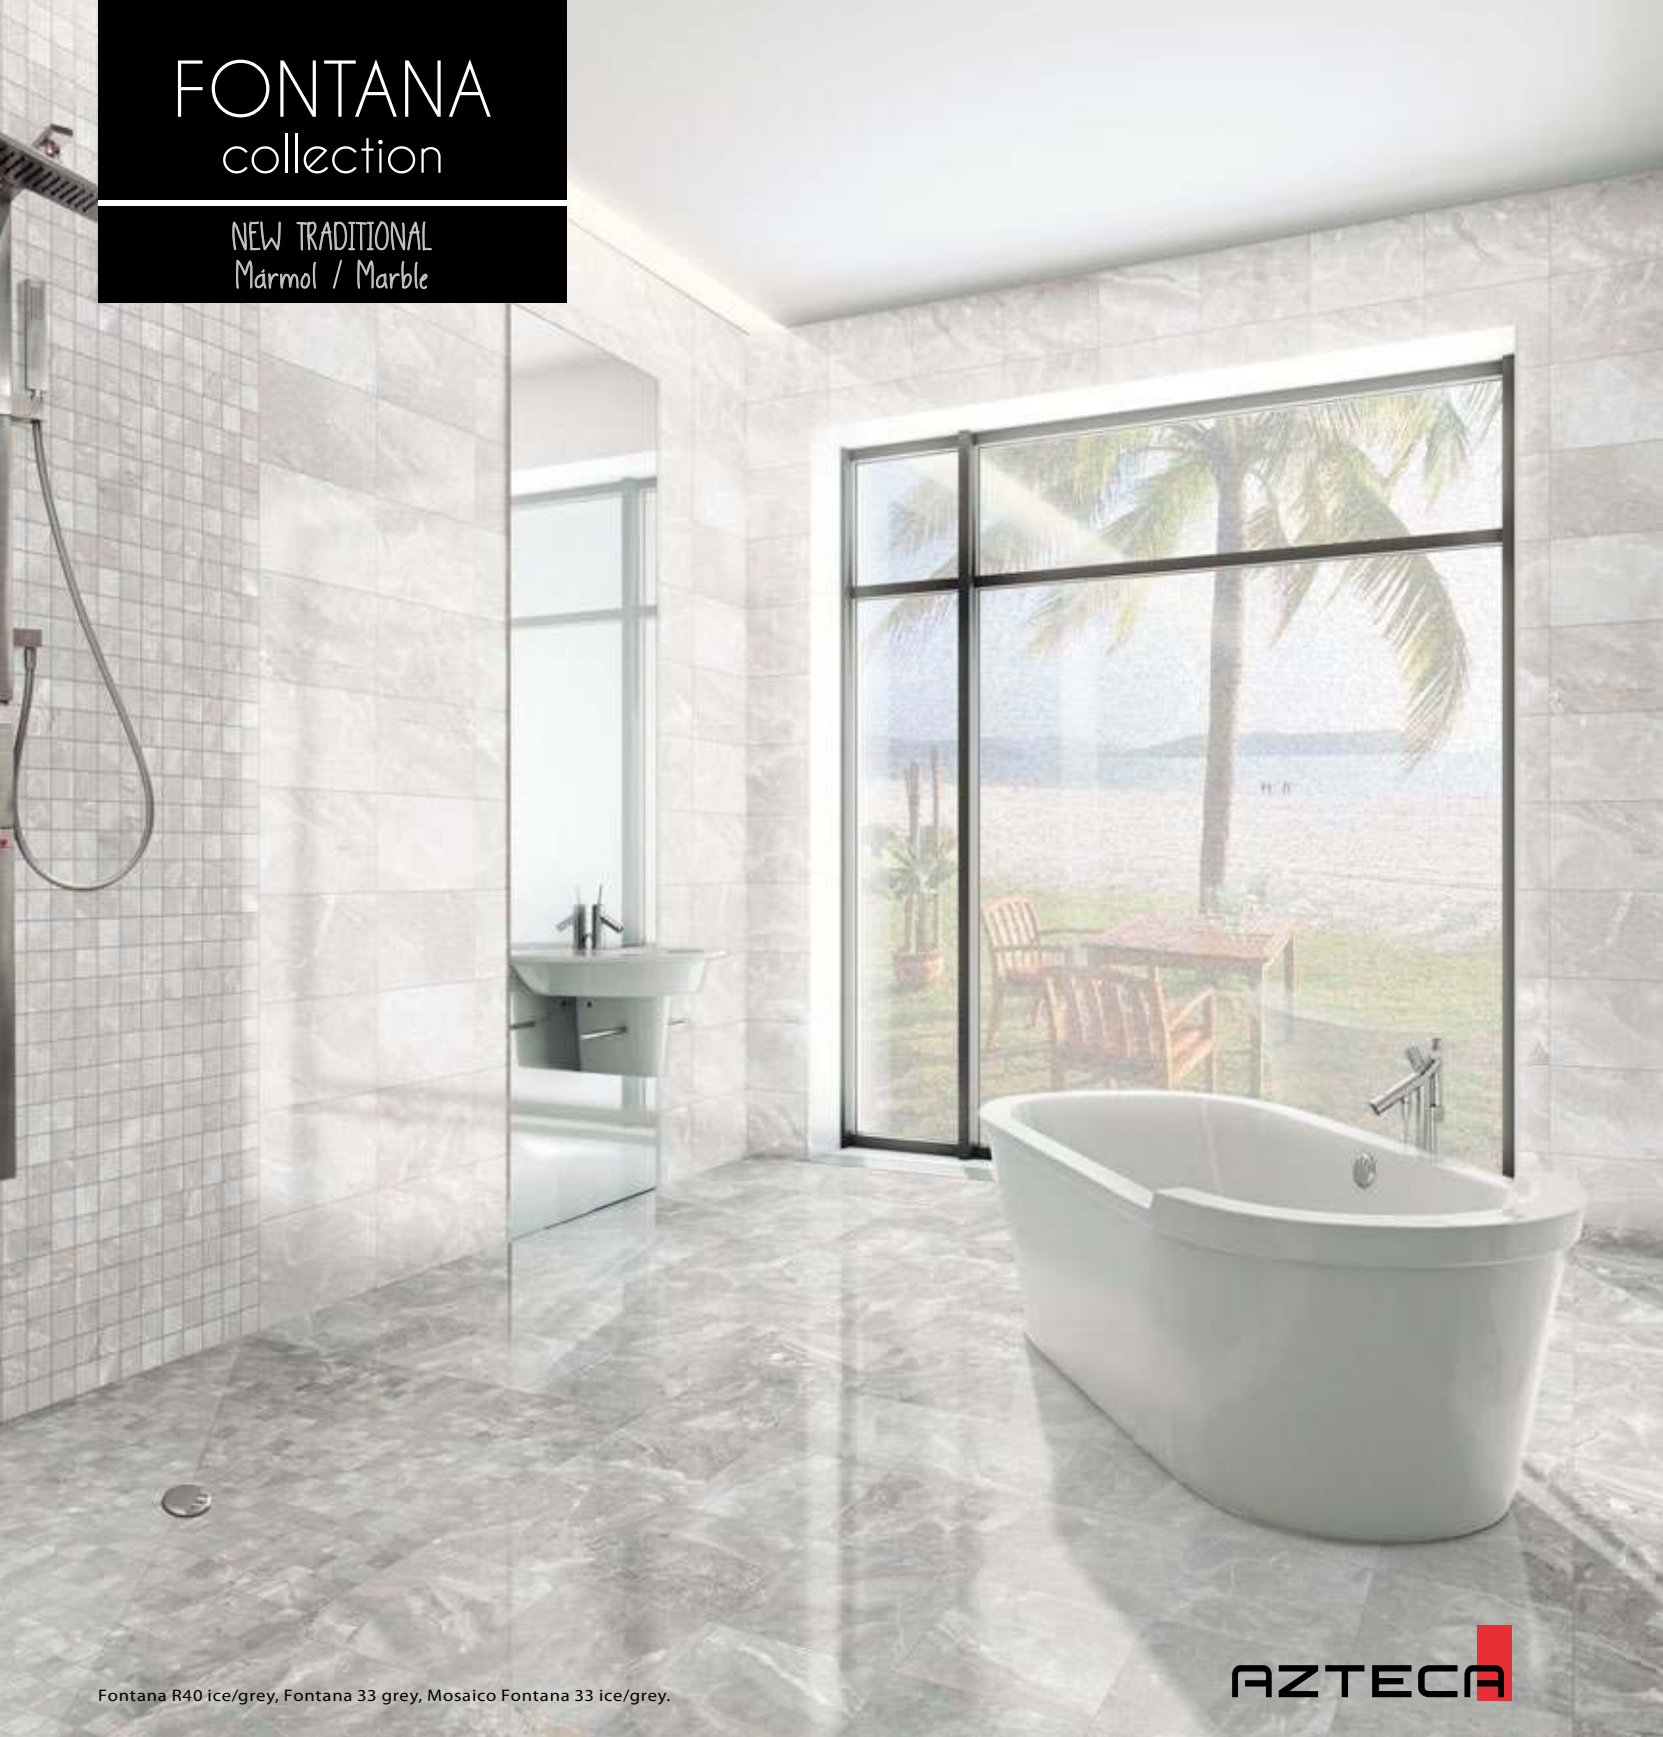

FONTANA collection

NEW TRADITIONAL
Mármol / Marble

Fontana R40 ice/grey, Fontana 33 grey, Mosaico Fontana 33 ice/grey.

AZTECA

Baby blue

Ice

Vison

Grey

Cream

Brown

DECORACIÓN:
DECORATION: