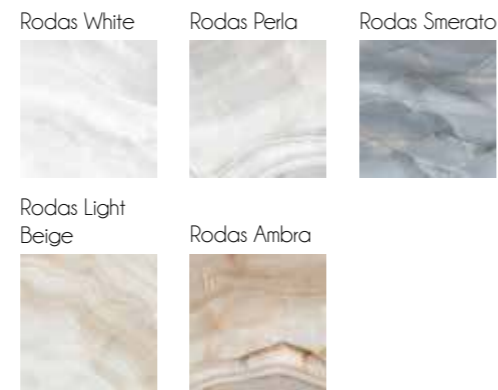

Rodas

Característica técnicas / Technical features

Formatos / Sizes

eco white

33,3x100/13"x40"

Completa la colección / Complete the collection

eco luxe