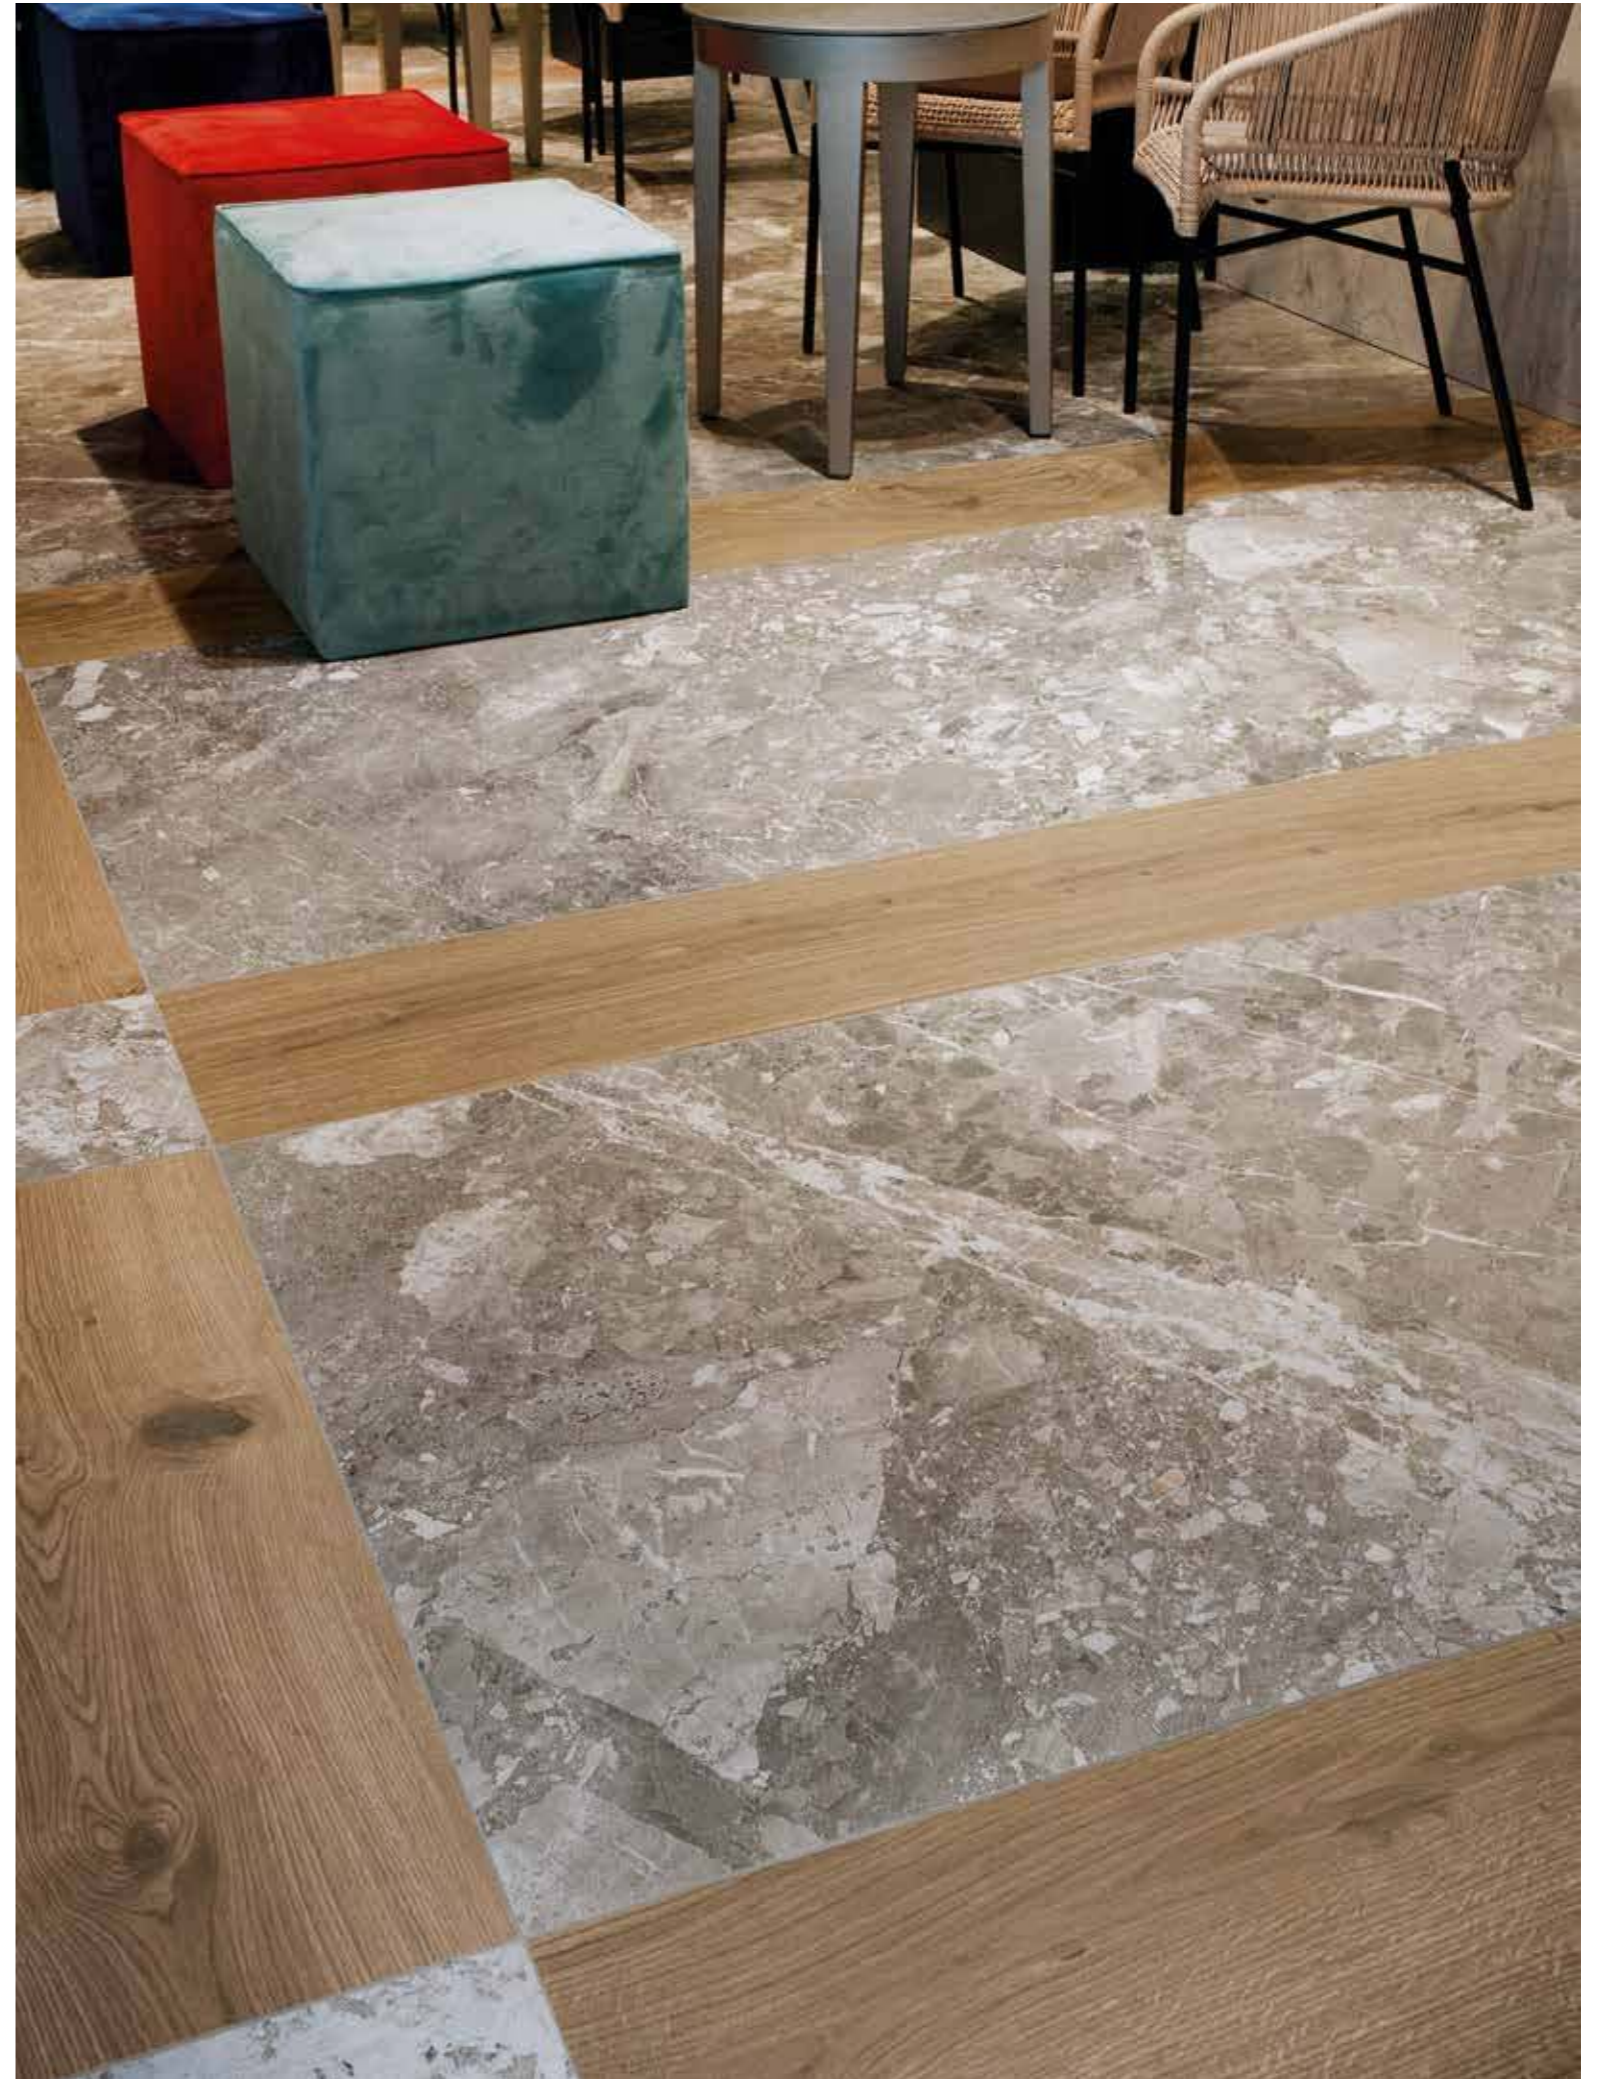

BELCASTEL SILVER 22 DESIGNS 90x90

Floor tile Belcastel Graphite 90x90. Diluca Umber 22,5x180.