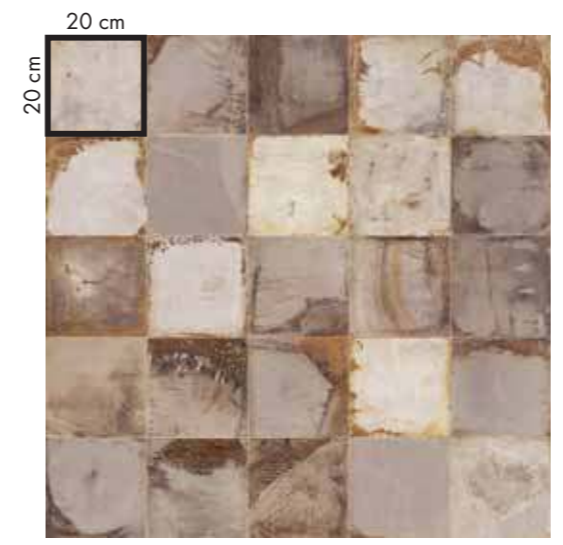

20x20
PLAY OXIDE WHITE
0003493 nat. 26