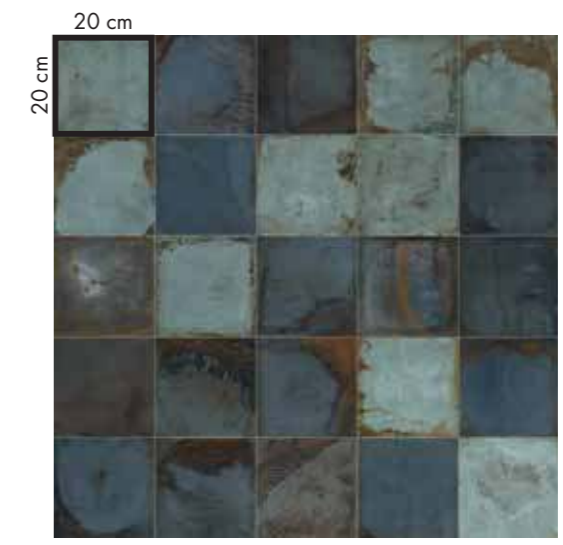

PLAY OXIDE

20x20

wall
PLAY OXIDE
20x20 BRONZE

floor
PLAY OXIDE
20x20 WHITE

wall
PLAY OXIDE
20x20 JADE

floor
NEST
20x170 BLUE

wall
PLAY OXIDE
20x20 WHITE

washbasin top
INTERNO 9
120x280 RUST

floor
LAB325
60x120 BASE TAUPE

PLAY OXIDE

20x20 / 8"x8"

▼
8,5 mm
▲

20x20
PLAY OXIDE WHITE
0003493 nat. 26

20x20
PLAY OXIDE JADE
0003494 nat. 26

20x20
PLAY OXIDE BRONZE
0003495 nat. 26

GRES PORCELLANATO
PORCELAIN TILES