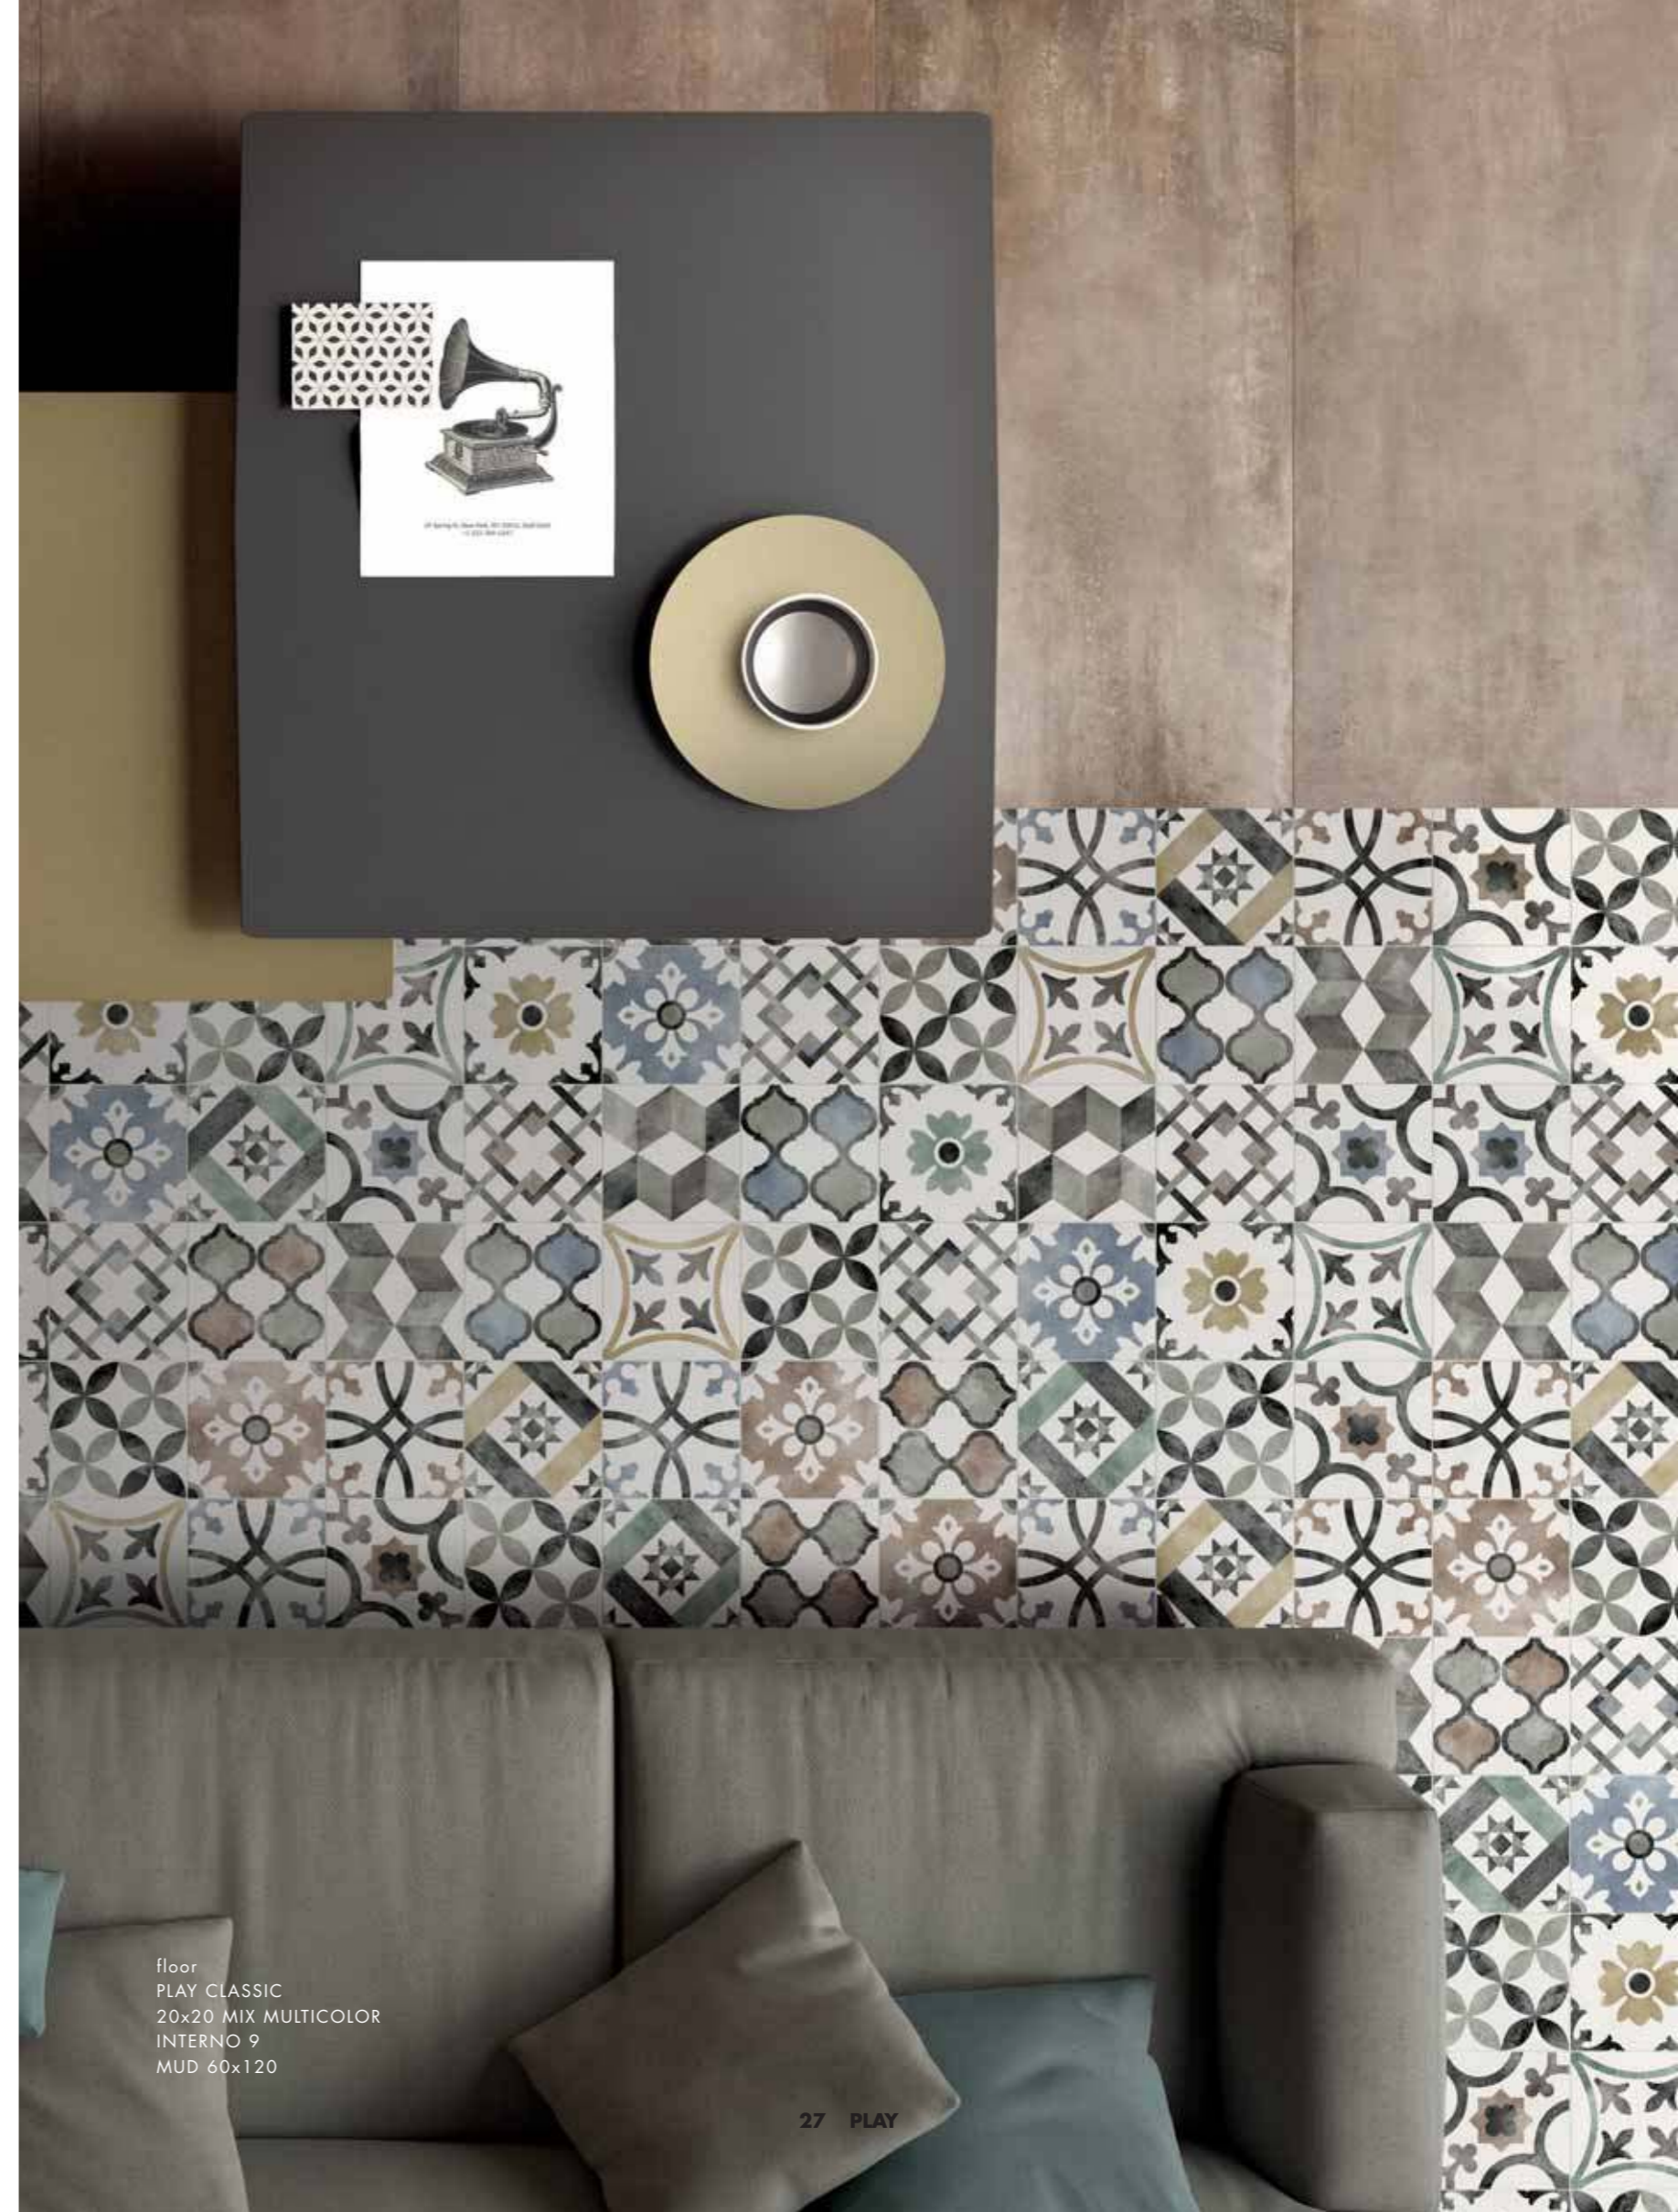

PLAY CLASSIC

20x20

wall
GHOST
120x280 GREY

floor
PLAY CLASSIC
20x20 BROWN

floor
PLAY CLASSIC
20x20 MIX MULTICOLOR
INTERNO 9
MUD 60x120

PLAY CLASSIC

20x20

floor
PLAY CLASSIC
20x20 SKY