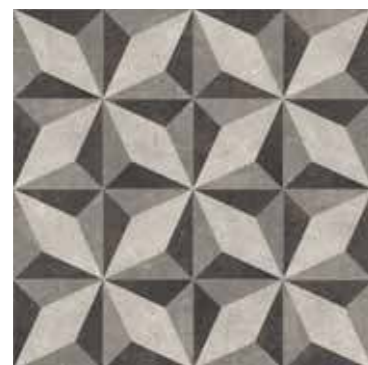

SCHEMI DI POSA | LAYING PATTERNS

PLAY CONCRETE DESIGN A

01.1