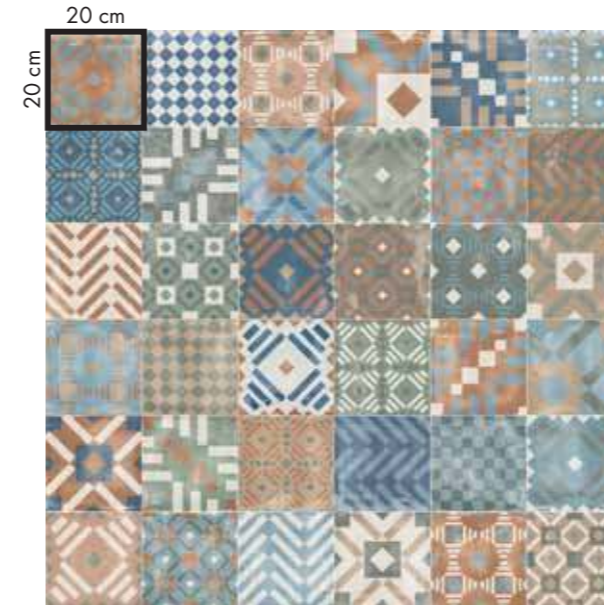

PLAY LABYRINTH

20x20 / 8"x8"

▼
8,5 mm
▲

20x20
PLAY LABYRINTH MIX MULTICOLOR
0003352 nat. 26