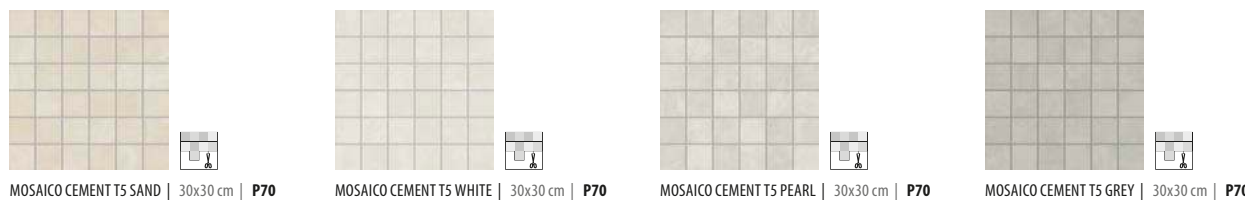

CEMENT collection

floor: CEMENT DRY 9090 PEARL (90x90 cm).

wall: DECORADO CANDY R90 (30x90 cm), CEMENT R90 WHITE (30x90 cm).
floor: CEMENT 60 WHITE (60x60 cm).

ACABADOS - FINISHES	90x90 cm - 35,4"x35,4"	60x120 cm - 23,6"x47,2"	60x60 cm - 23,6"x23,6"	30x60 cm - 11,8"x23,6"
NATURAL - NATURAL	CEMENT 9090 B50	CEMENT 120 B85	CEMENT 60 B35	CEMENT 3060 B35
ANTIDESLIZANTE - SLIP RESISTANCE	CEMENT DRY 9090 B51	CEMENT DRY 120 B86	CEMENT DRY 60 B36	CEMENT DRY 3060 B36

| PORCELÁNICO - PORCELAIN |
| RECTIFICADO - RECTIFIED | DESTONIFICADO V2 - DESTONIFIED V2 |
| 90x90 cm · 35,4"x35,4" | 60x120 cm · 23,6"x47,2" | 60x60 cm · 23,6"x23,6" | 30x60 cm · 11,8"x23,6" |
| LIENZO: 100x300 cm · GRAPHIC CHART 39,4"x118,1" |

| ESCALA DE LA GRÁFICA 1/2 · GRAPHIC SCALE 1/2 |

CEMENT 9090|120|60

| COLORES DISPONIBLES - AVAILABLE COLORS |

CEMENT collection

wall:
CEMENT R90 CRU GREY (30x90 cm)

floor:
CEMENT 120 GREY (60x120 cm)
CEMENT DRY 120 GREY (60x120 cm)

CEMENT R90 CRU WHITE
| ESCALA DE LA PIEZA 1/4 - WALLTILE SCALE 1/4 |

CEMENT R90

| COLORES DISPONIBLES - AVAILABLE COLORS |

SAND

WHITE

PEARL

GREY

wall: CEMENT R90 PEARL (30x90 cm), DECORADO COZY R90 (30x90 cm).
floor: CEMENT 60 PEARL (60x60 cm).