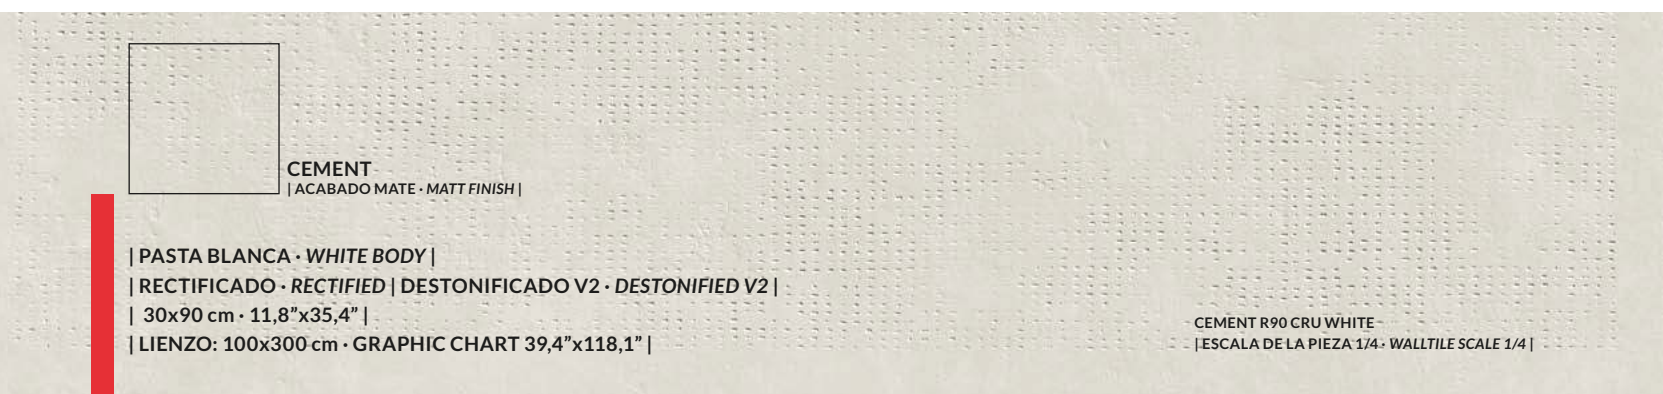

wall: CEMENT R90 CRU SAND (30x90 cm).
floor: LEGNO 120 TAVOLE MIX (60x120 cm).

CEMENT
| ACABADO MATE - MATT FINISH |

| PASTA BLANCA - WHITE BODY |
| RECTIFICADO - RECTIFIED | DESTONIFICADO V2 - DESTONIFIED V2 |
| 30x90 cm - 11,8"x35,4" |
| LIENZO: 100x300 cm - GRAPHIC CHART 39,4"x118,1" |

CEMENT R90 CRU WHITE
| ESCALA DE LA PIEZA 1/4 - WALLTILE SCALE 1/4 |

CEMENT R90

| COLORES DISPONIBLES - AVAILABLE COLORS |