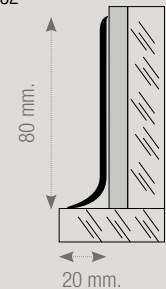

188340 RODAPIÉ FLEXI 8X200 D582