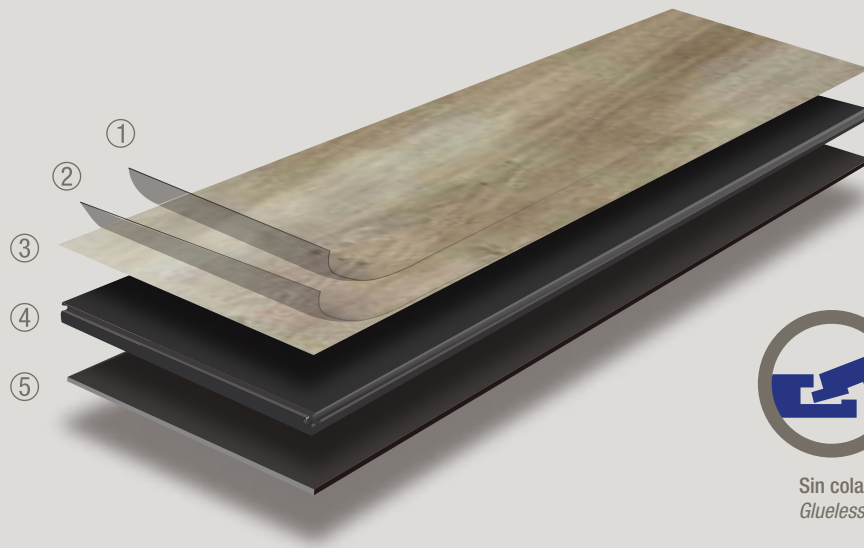

¿POR QUÉ CLICK&FLOOR? / WHY CLICK&FLOOR?

Su núcleo a base mineral y su capa de protección aportan unas prestaciones de resistencia y estabilidad muy superiores a las del vinilo estándar LVT, ofreciendo múltiples ventajas.

Its mineral-based core and its protective layer provide resistance and stability benefits far superior to those of standard LVT vinyl, offering multiple advantages.

Sin cola
Glueless

Fácil de instalar
Easy to install

- ① Capa de protección UV (cuarzo y uretano) / *UV protection layer (quartz and urethan)*
- ② Capa de desgaste 0.55mm ultra resistente / *0.55mm Ultra-resistant wear layer EIR embossing*
- ③ Capa decorativa con relieve sincronizado / *Deep structured decorative layer*
- ④ Núcleo rígido a base de piedra caliza <65% y PVC >35% / *Rigid core limestone-based <65% and PVC > 35%*
- ⑤ Capa de insonorización de 1mm (material virgen IXPE-P) / *1mm IXPE soundproof backing*

CLICK&FLOOR

Textura con aspecto natural
Texture with natural look

Apto para toda la casa.
Perfect for the whole house.

Sistema click extra hermético
Extra hermetic click system

Apto para suelo radiante
Suitable for underfloor heating

Reducción acústica
Reduction acoustics

Apto para mascotas
Pet friendly

100% Impermeable
100% Waterproof

Ultra resistente
Extra resistant

Estable al calor y a la luz solar
Stable to heat and sunlight

Fácil limpieza
Easy to clean

30
Year
Residential

15
Year
Light Commercial