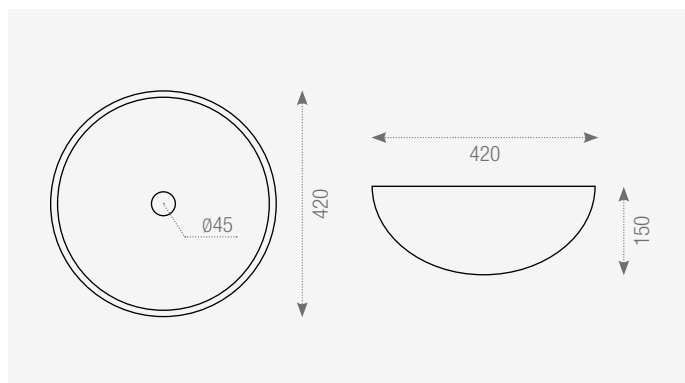

LAVABOS & CARACTERÍSTICAS TÉCNICAS / WASHBASINS & TECHNICAL INFORMATION

CRISTAL / GLASS