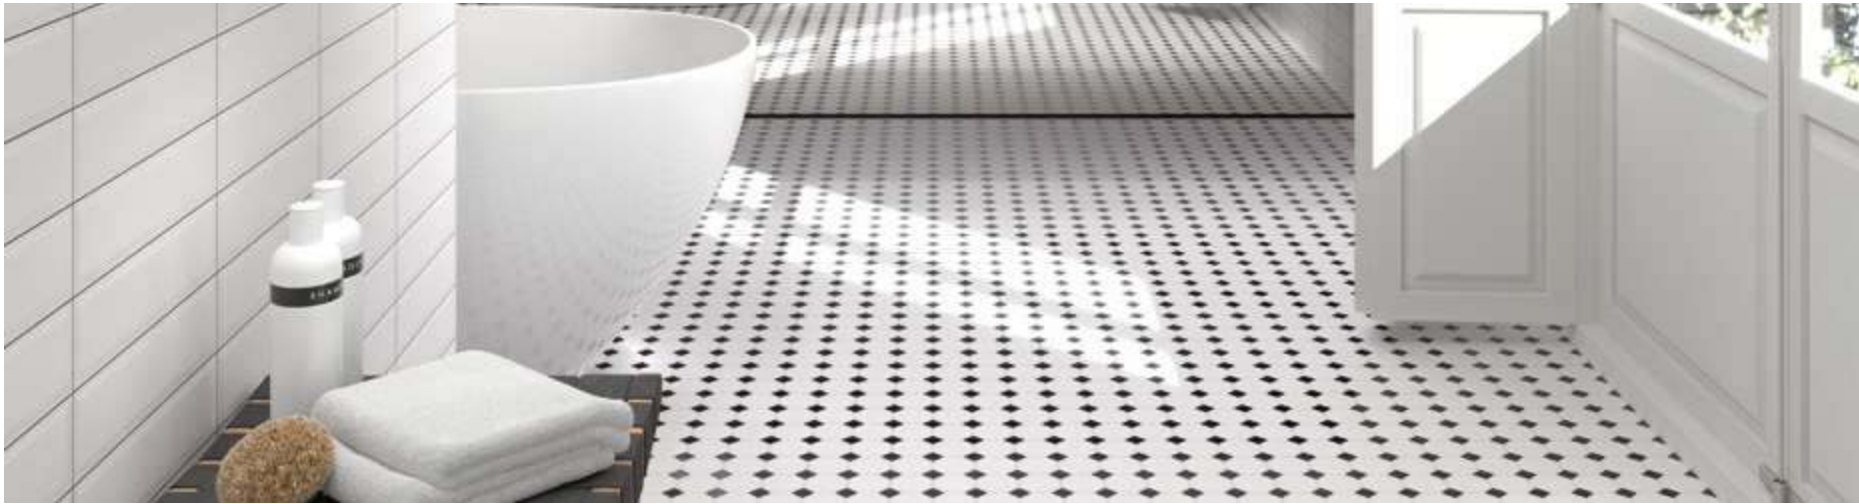

CONTRACT MOSAICS

Venta a cajas completas
Sold per complete boxes

ESTRATOS / ESTRATOS

MOSAICOS CERAMICA / CERAMIC MOSAICS