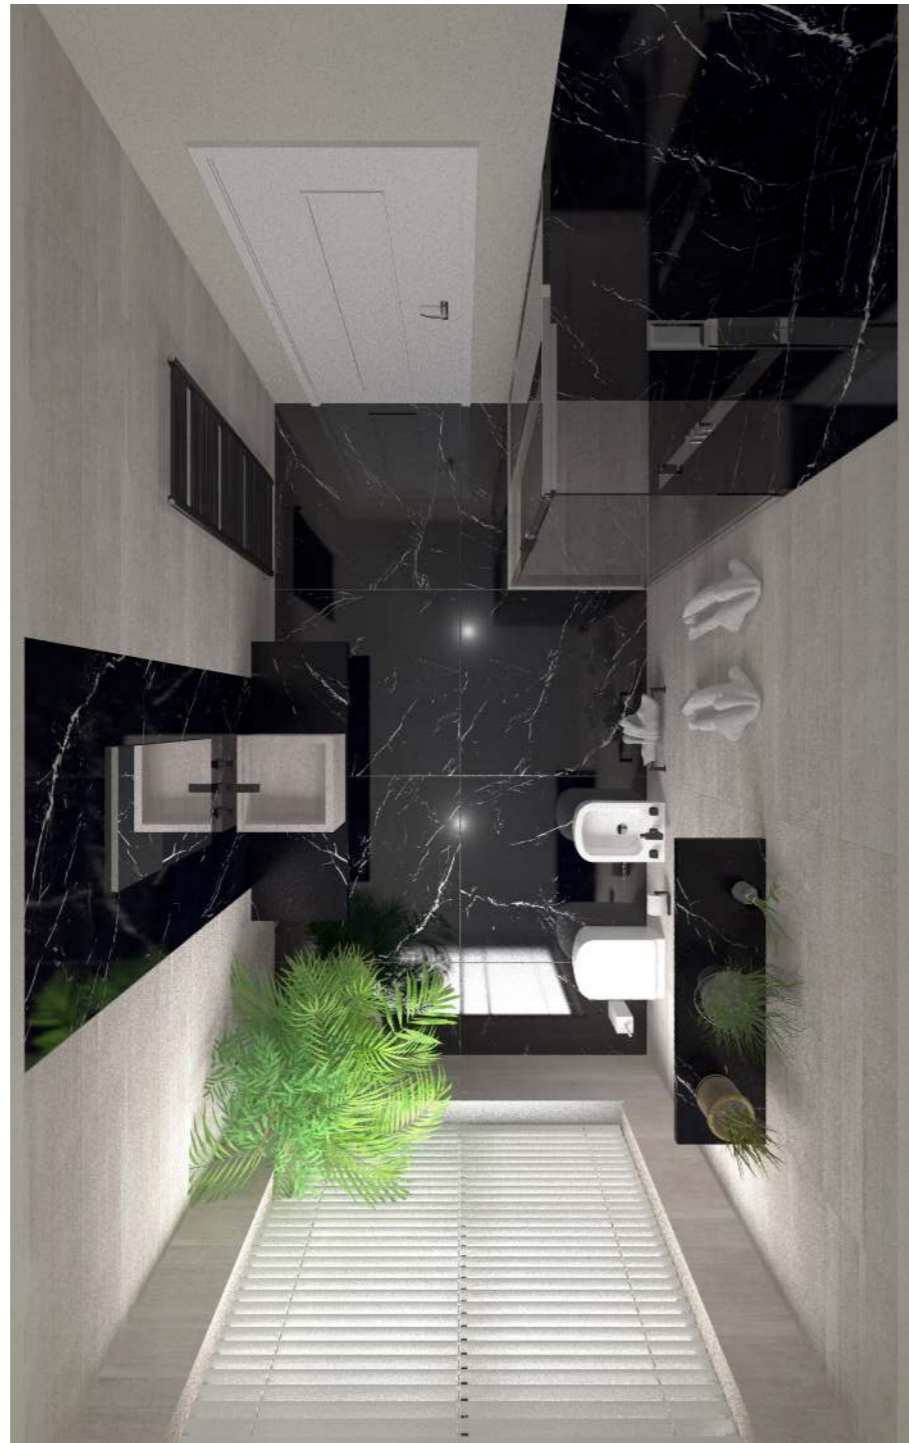

Piatto doccia/Shower tray
Finitura/Finishing: COZY HAVANA

easy bath. SUPREME EVO

4

STATUARIO
SUPERIOR LUX
120X270

REBEL NIGHT
120X270
120X120

Top Lavabo integrato 2 vasche/
Integrated top with 2 washbasins
Finitura/Finishing: REBEL NIGHT

Piatto doccia/Shower tray
Finitura/Finishing: STATUARIO SUPERIOR

easy bath.
SUPREME EVO

5

CLASSIC MARQUINIA LUX
120X270/120X120

HANGAR ASH
60X120

Vasca Lavabo da appoggio/
Surface-mounted washbasin
Finitura/Finishing: HANGAR ASH

Top Porta lavabo/Washbasin top
Finitura/Finishing: CLASSIC MARQUINIA

Piatto doccia/Shower tray
Finitura/Finishing: HANGAR ASH

easy bath.

SUPREME EVO

6

NOIR LAURENT LUX
120X270
120X120

COZY HAVANA
20X120

Struttura in metallo/ Metal structure
Finitura/Finishing: ANTRACITE

Top Lavabo integrato vasca grande/
Integrated top with large washbasin
Finitura/Finishing: NOIR LAURENT

Top Porta oggetti/Vanity top
Finitura/Finishing: COZY HAVANA

Piatto doccia/Shower tray
Finitura/Finishing: NOIR LAURENT