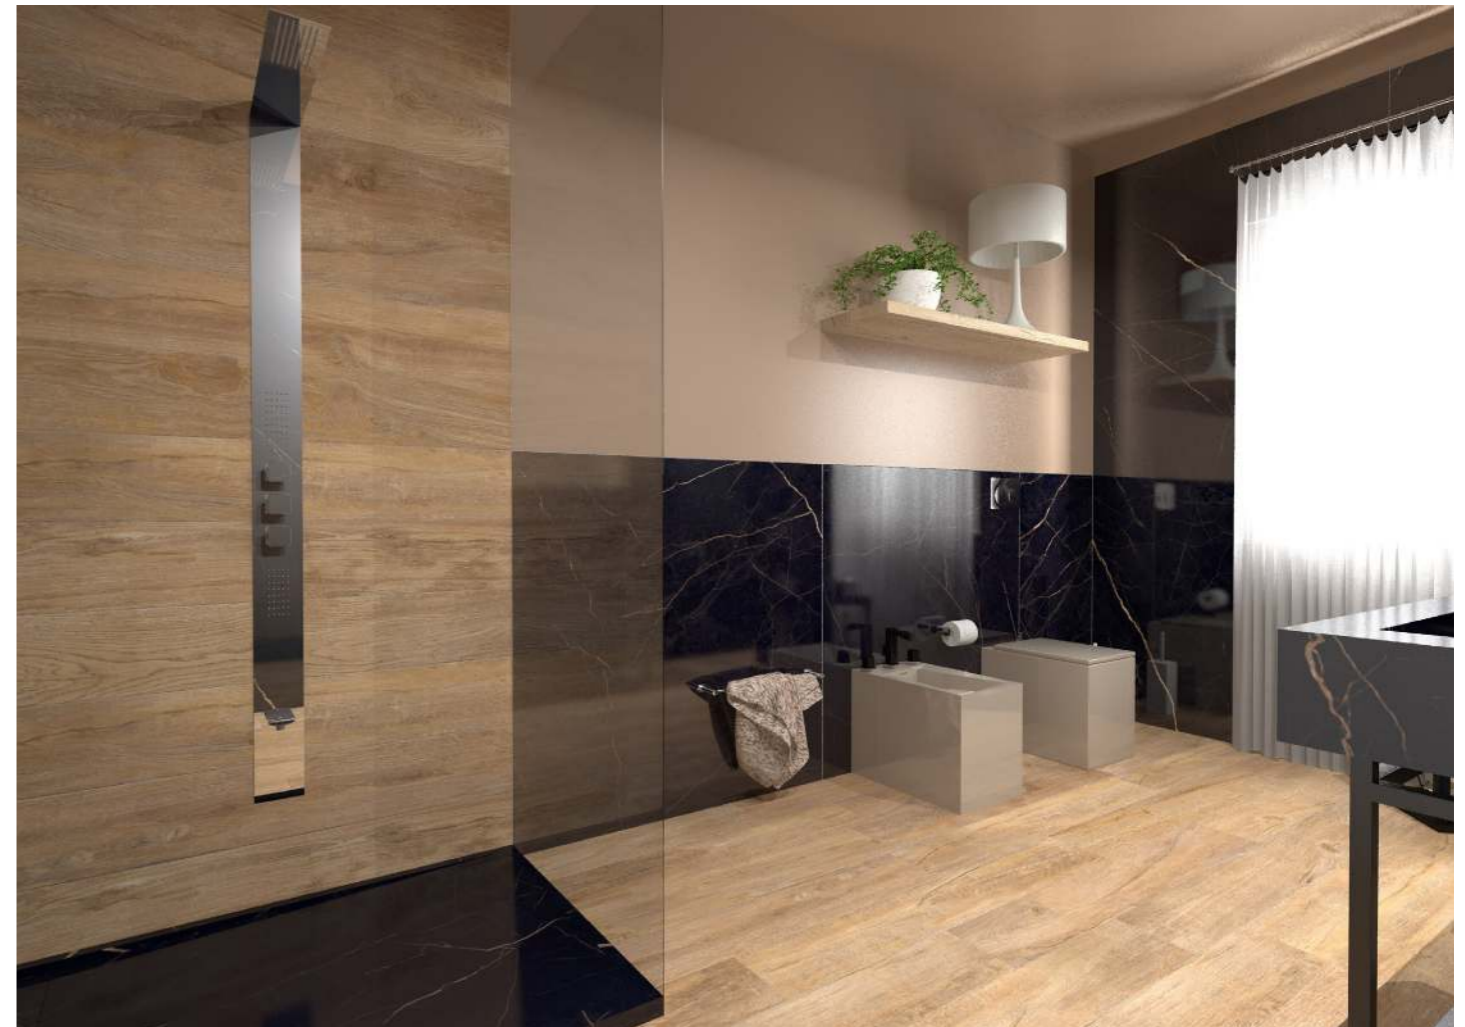

Piatto doccia/Shower tray
Finitura/Finishing: STATUARIO SUPERIOR

easy bath.
SUPREME EVO

5

CLASSIC MARQUINIA LUX
120X270/120X120

HANGAR ASH
60X120

Vasca Lavabo da appoggio/
Surface-mounted washbasin
Finitura/Finishing: HANGAR ASH

Top Porta lavabo/Washbasin top
Finitura/Finishing: CLASSIC MARQUINIA

Piatto doccia/Shower tray
Finitura/Finishing: HANGAR ASH

easy bath.

SUPREME EVO

6

NOIR LAURENT LUX
120X270
120X120

COZY HAVANA
20X120

Struttura in metallo/ Metal structure
Finitura/Finishing: ANTRACITE

Top Lavabo integrato vasca grande/
Integrated top with large washbasin
Finitura/Finishing: NOIR LAURENT

Top Porta oggetti/Vanity top
Finitura/Finishing: COZY HAVANA

Piatto doccia/Shower tray
Finitura/Finishing: NOIR LAURENT