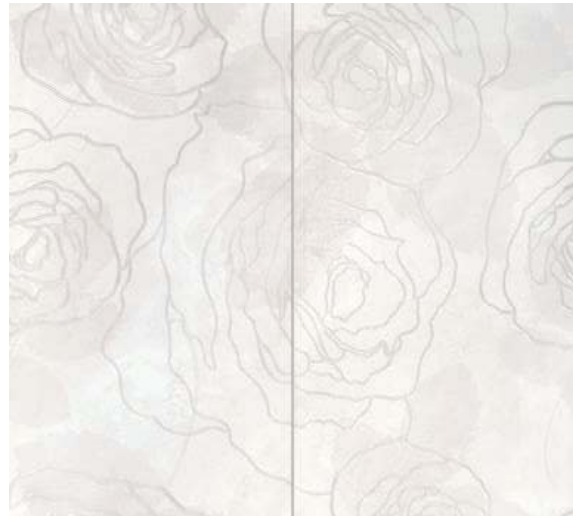

Dekor ścienny 2-elementowy/2-element wall decoration
Alabastrino 3
2 * 327 × 593 mm 3 szt./pcs