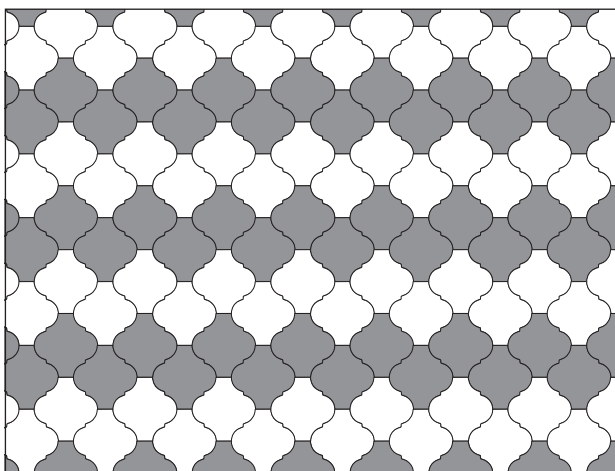

Bianco	50%
Grigio	50%

F