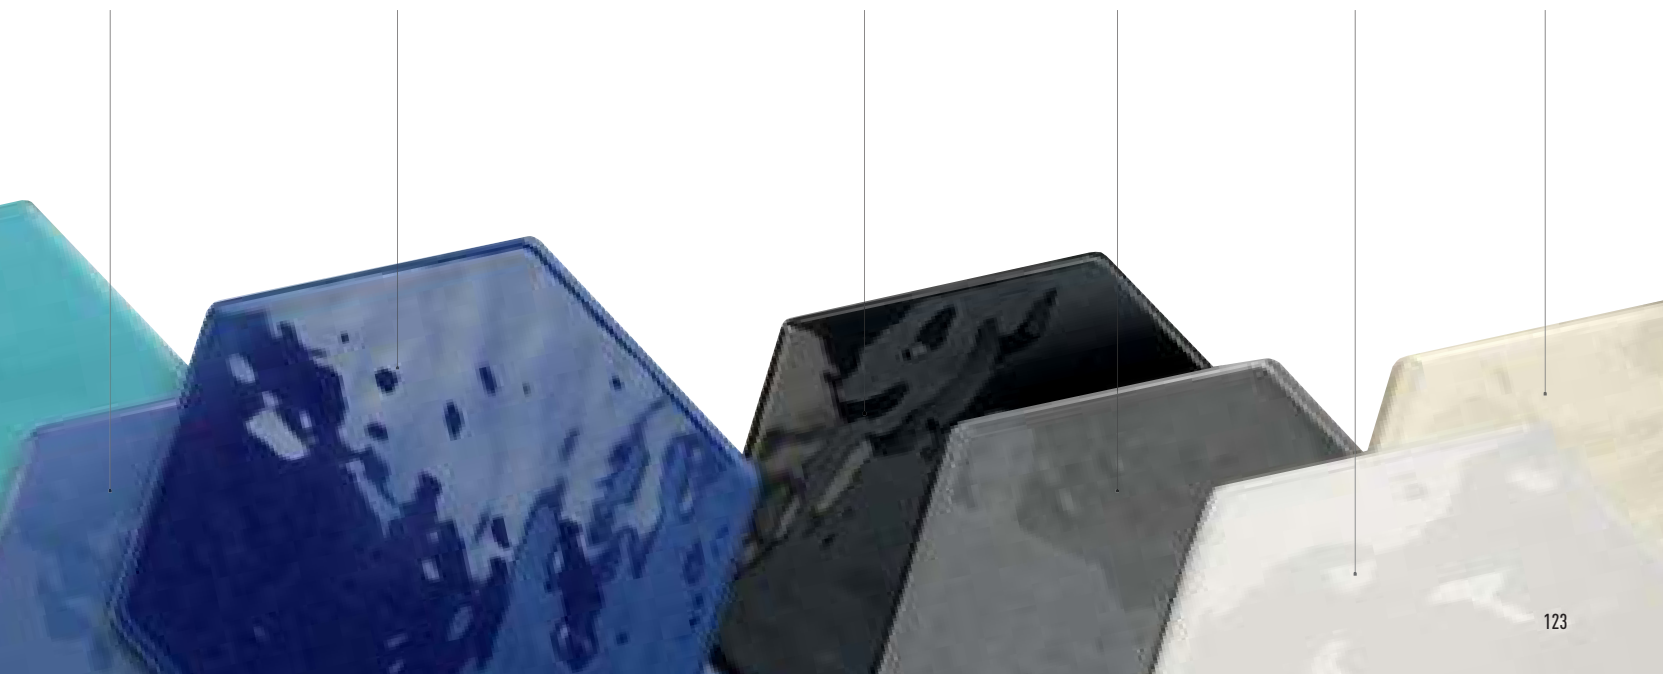

Exabright

1 formato size

12 colori colours

Pavimento / Rivestimento Floor tile / Wall tile

15,3x17,5 6"x6.9"

Lavanda

Blu

Nero

Grigio

Bianco

Champagne