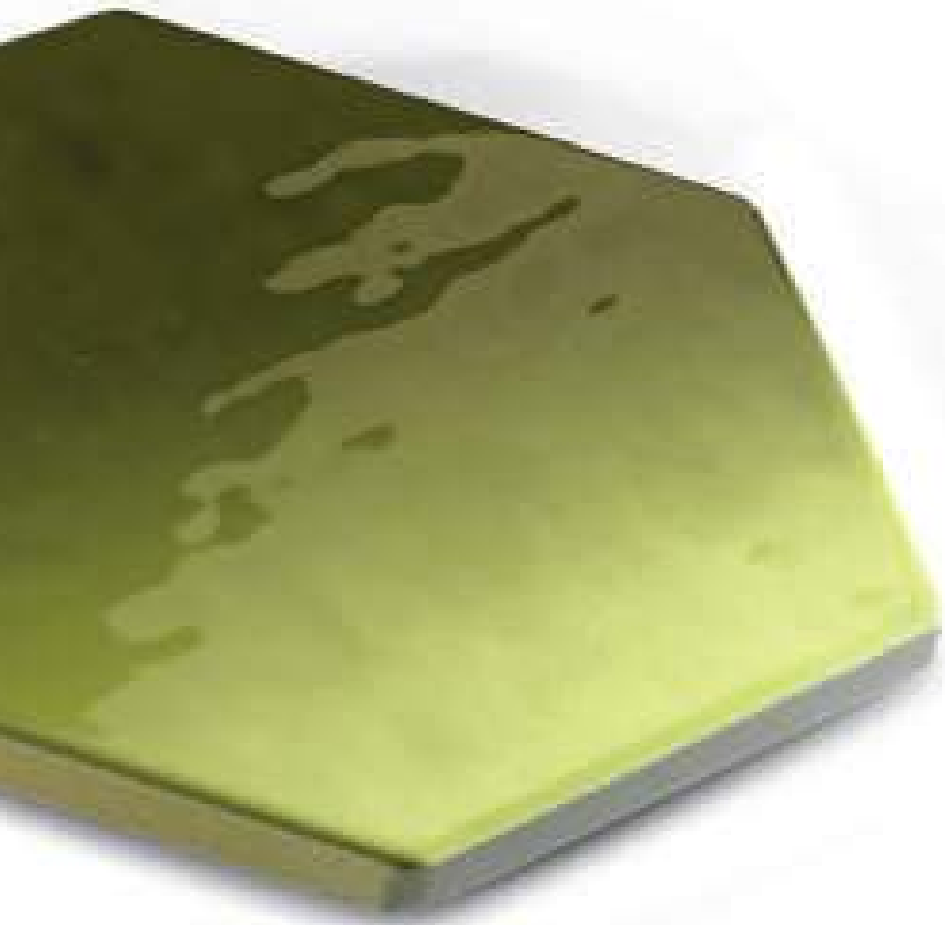

Bordeaux

Rosso

Arancio

Giallo

Lime

Acquamarina