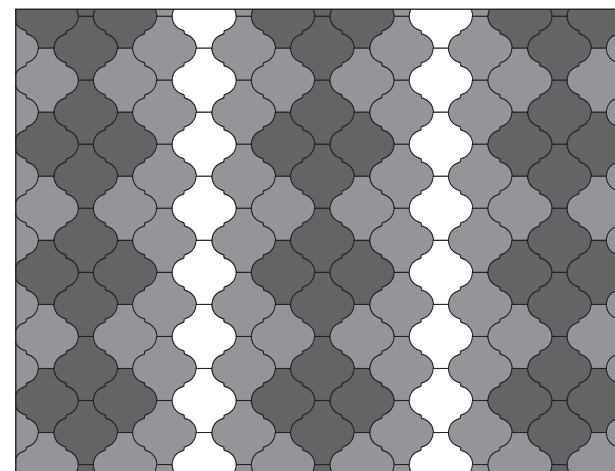

Bianco	16,66%
Grigio	50%
Nero	33,33%