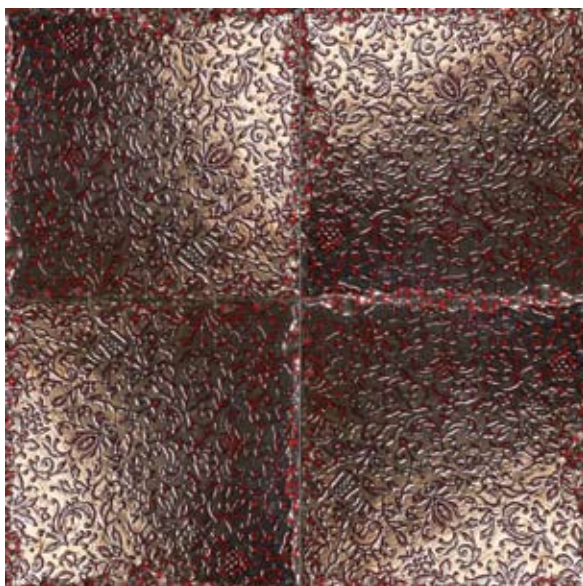

PER INTERNI - FOR INTERIOR

VULKAN ROSSO
45x45 (18"x18")
Porcellanato a smalto compenetrato
Color body porcelain stoneware

J0VU12 - J0VU13

Decoro Damasco

J0VU13
45x45 (18"x18") Nat.