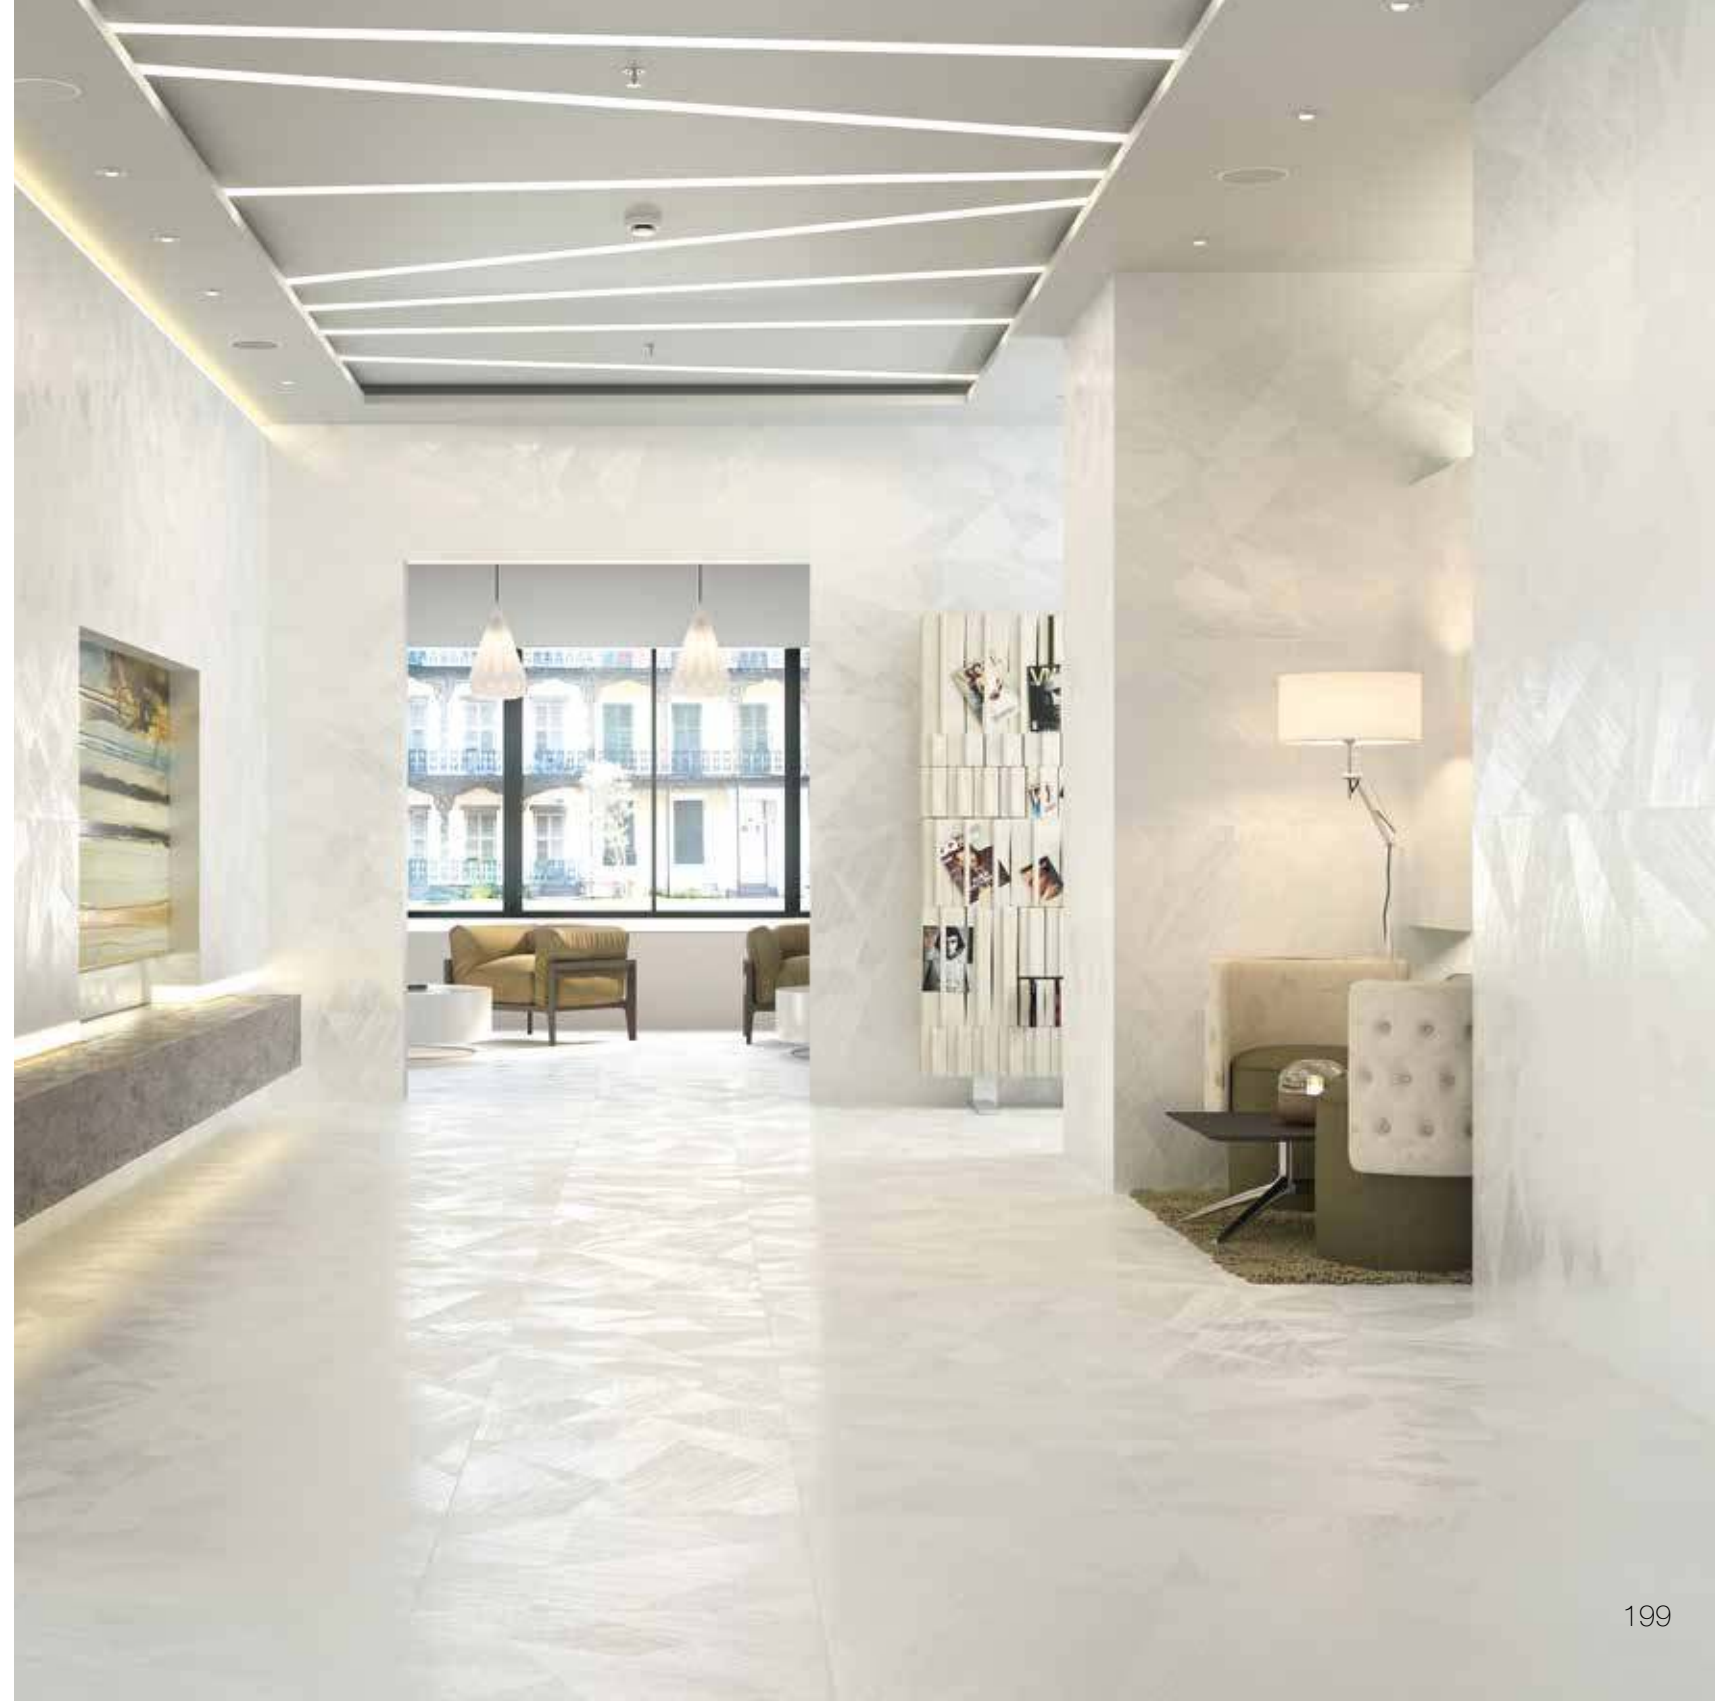

T15/P

LIENZO WHITE LAPATTO RECT.  
80X80/31,5"X31,5"

T06/M

LIENZO WHITE LAPATTO RECT.  
60X60/24"X24"

T36/M

LIENZO WHITE LAPATTO RECT.  
30X60/12"X24"

T36/M

MATERIA/80X80-60X60-30X60/31,5"X31,5"-24"X24"-12"X24"