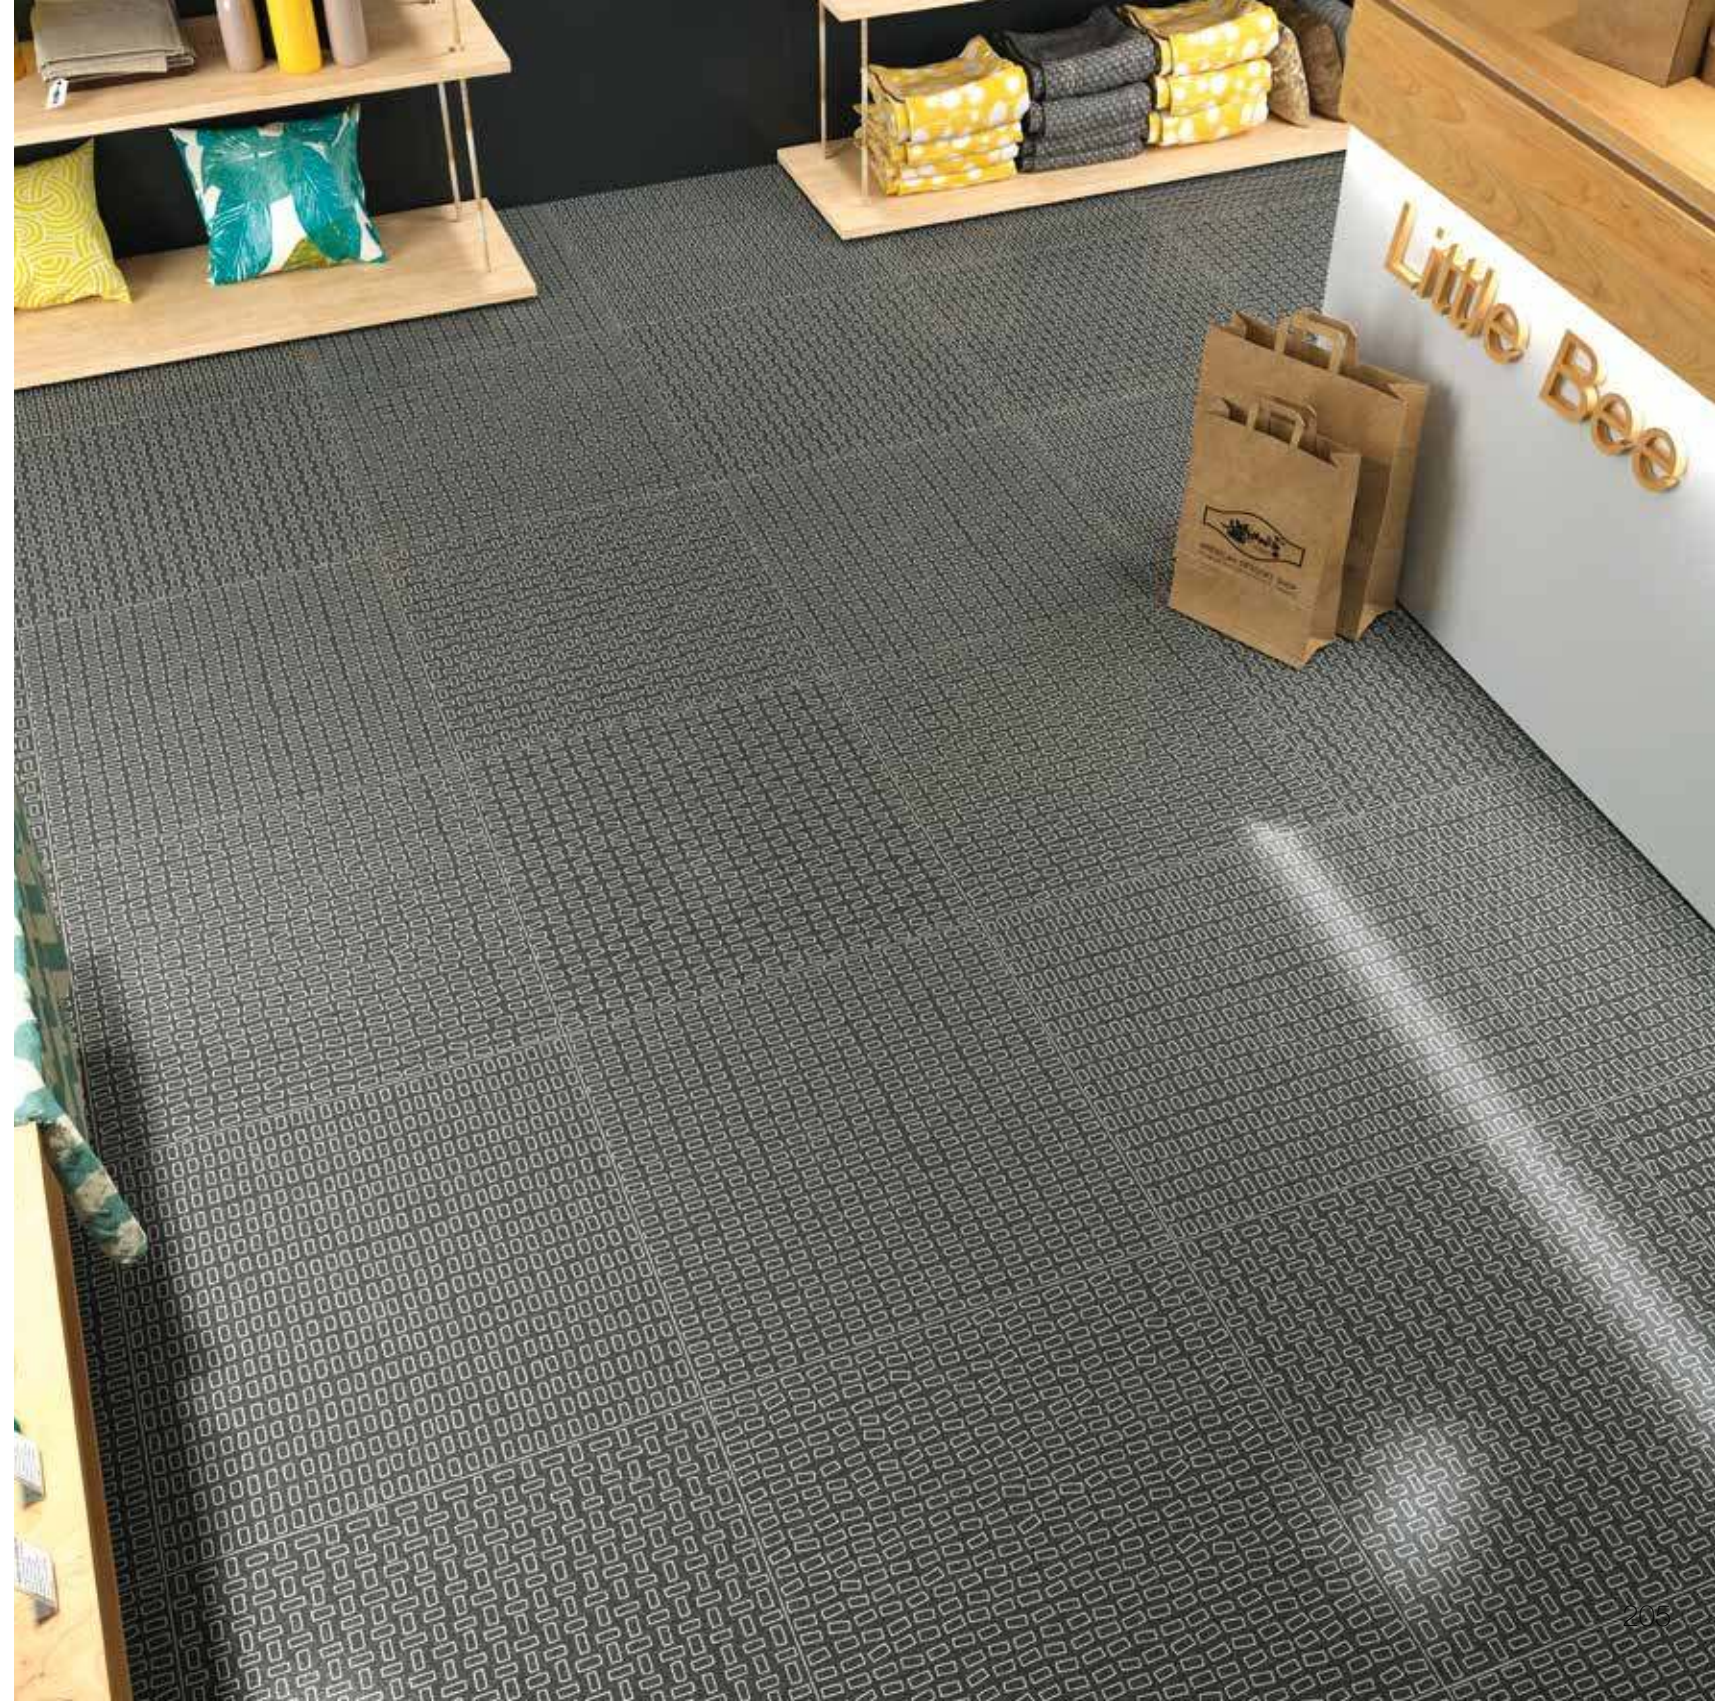

MATERIA/80X80-60X60-30X60/31,5"X31,5"-24"X24"-12"X24"

APE
best for you

T07/M

T07/M

T07/M