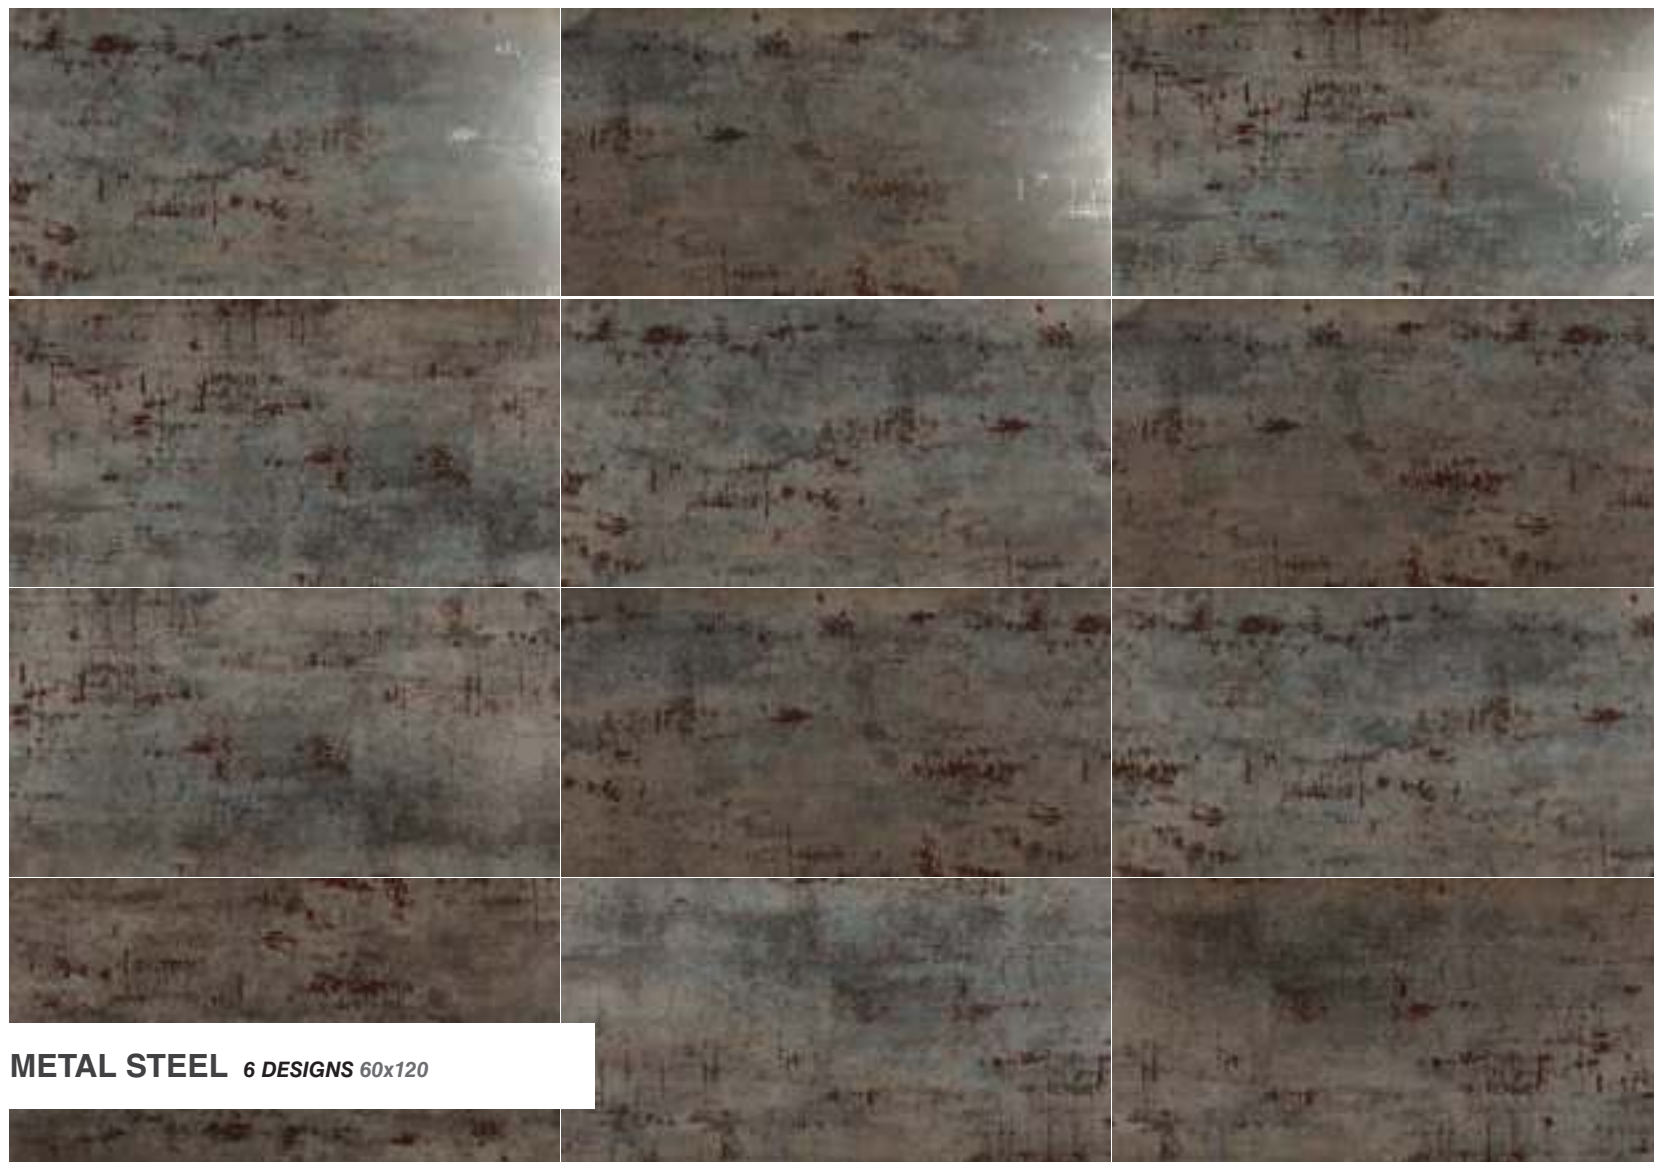

# TAU

Wall and Floor tile Metal Seagreen 60x120, Emporio Calacatta 60x120. Floor tile Rennes Umber 25x150

**METAL SEAGREEN** 6 DESIGNS 60x120

*Floor tile Metal Seagreen 60x120.*

**METAL STEEL** 6 DESIGNS 60x120