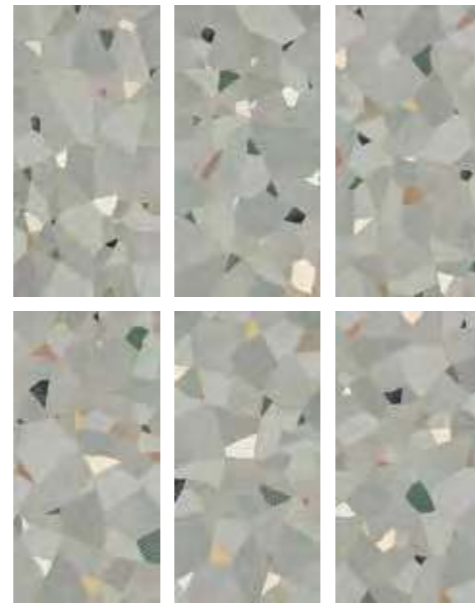

WALLPAPERS KINTSUGI

V4

R9

HD

FORMATI • SIZES • FORMATS • FORMATE

303951

Kintsugi Rettificato (6 pz misti - 6 pcs mix)

60x120 24"x48"