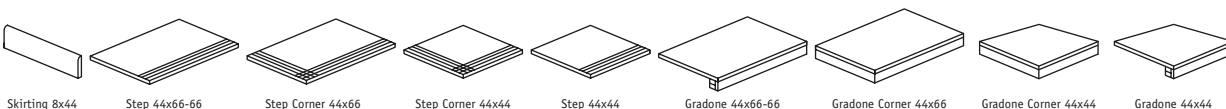

Cinque Terre (Modular)

VENUS
Luxury
Lifestyle