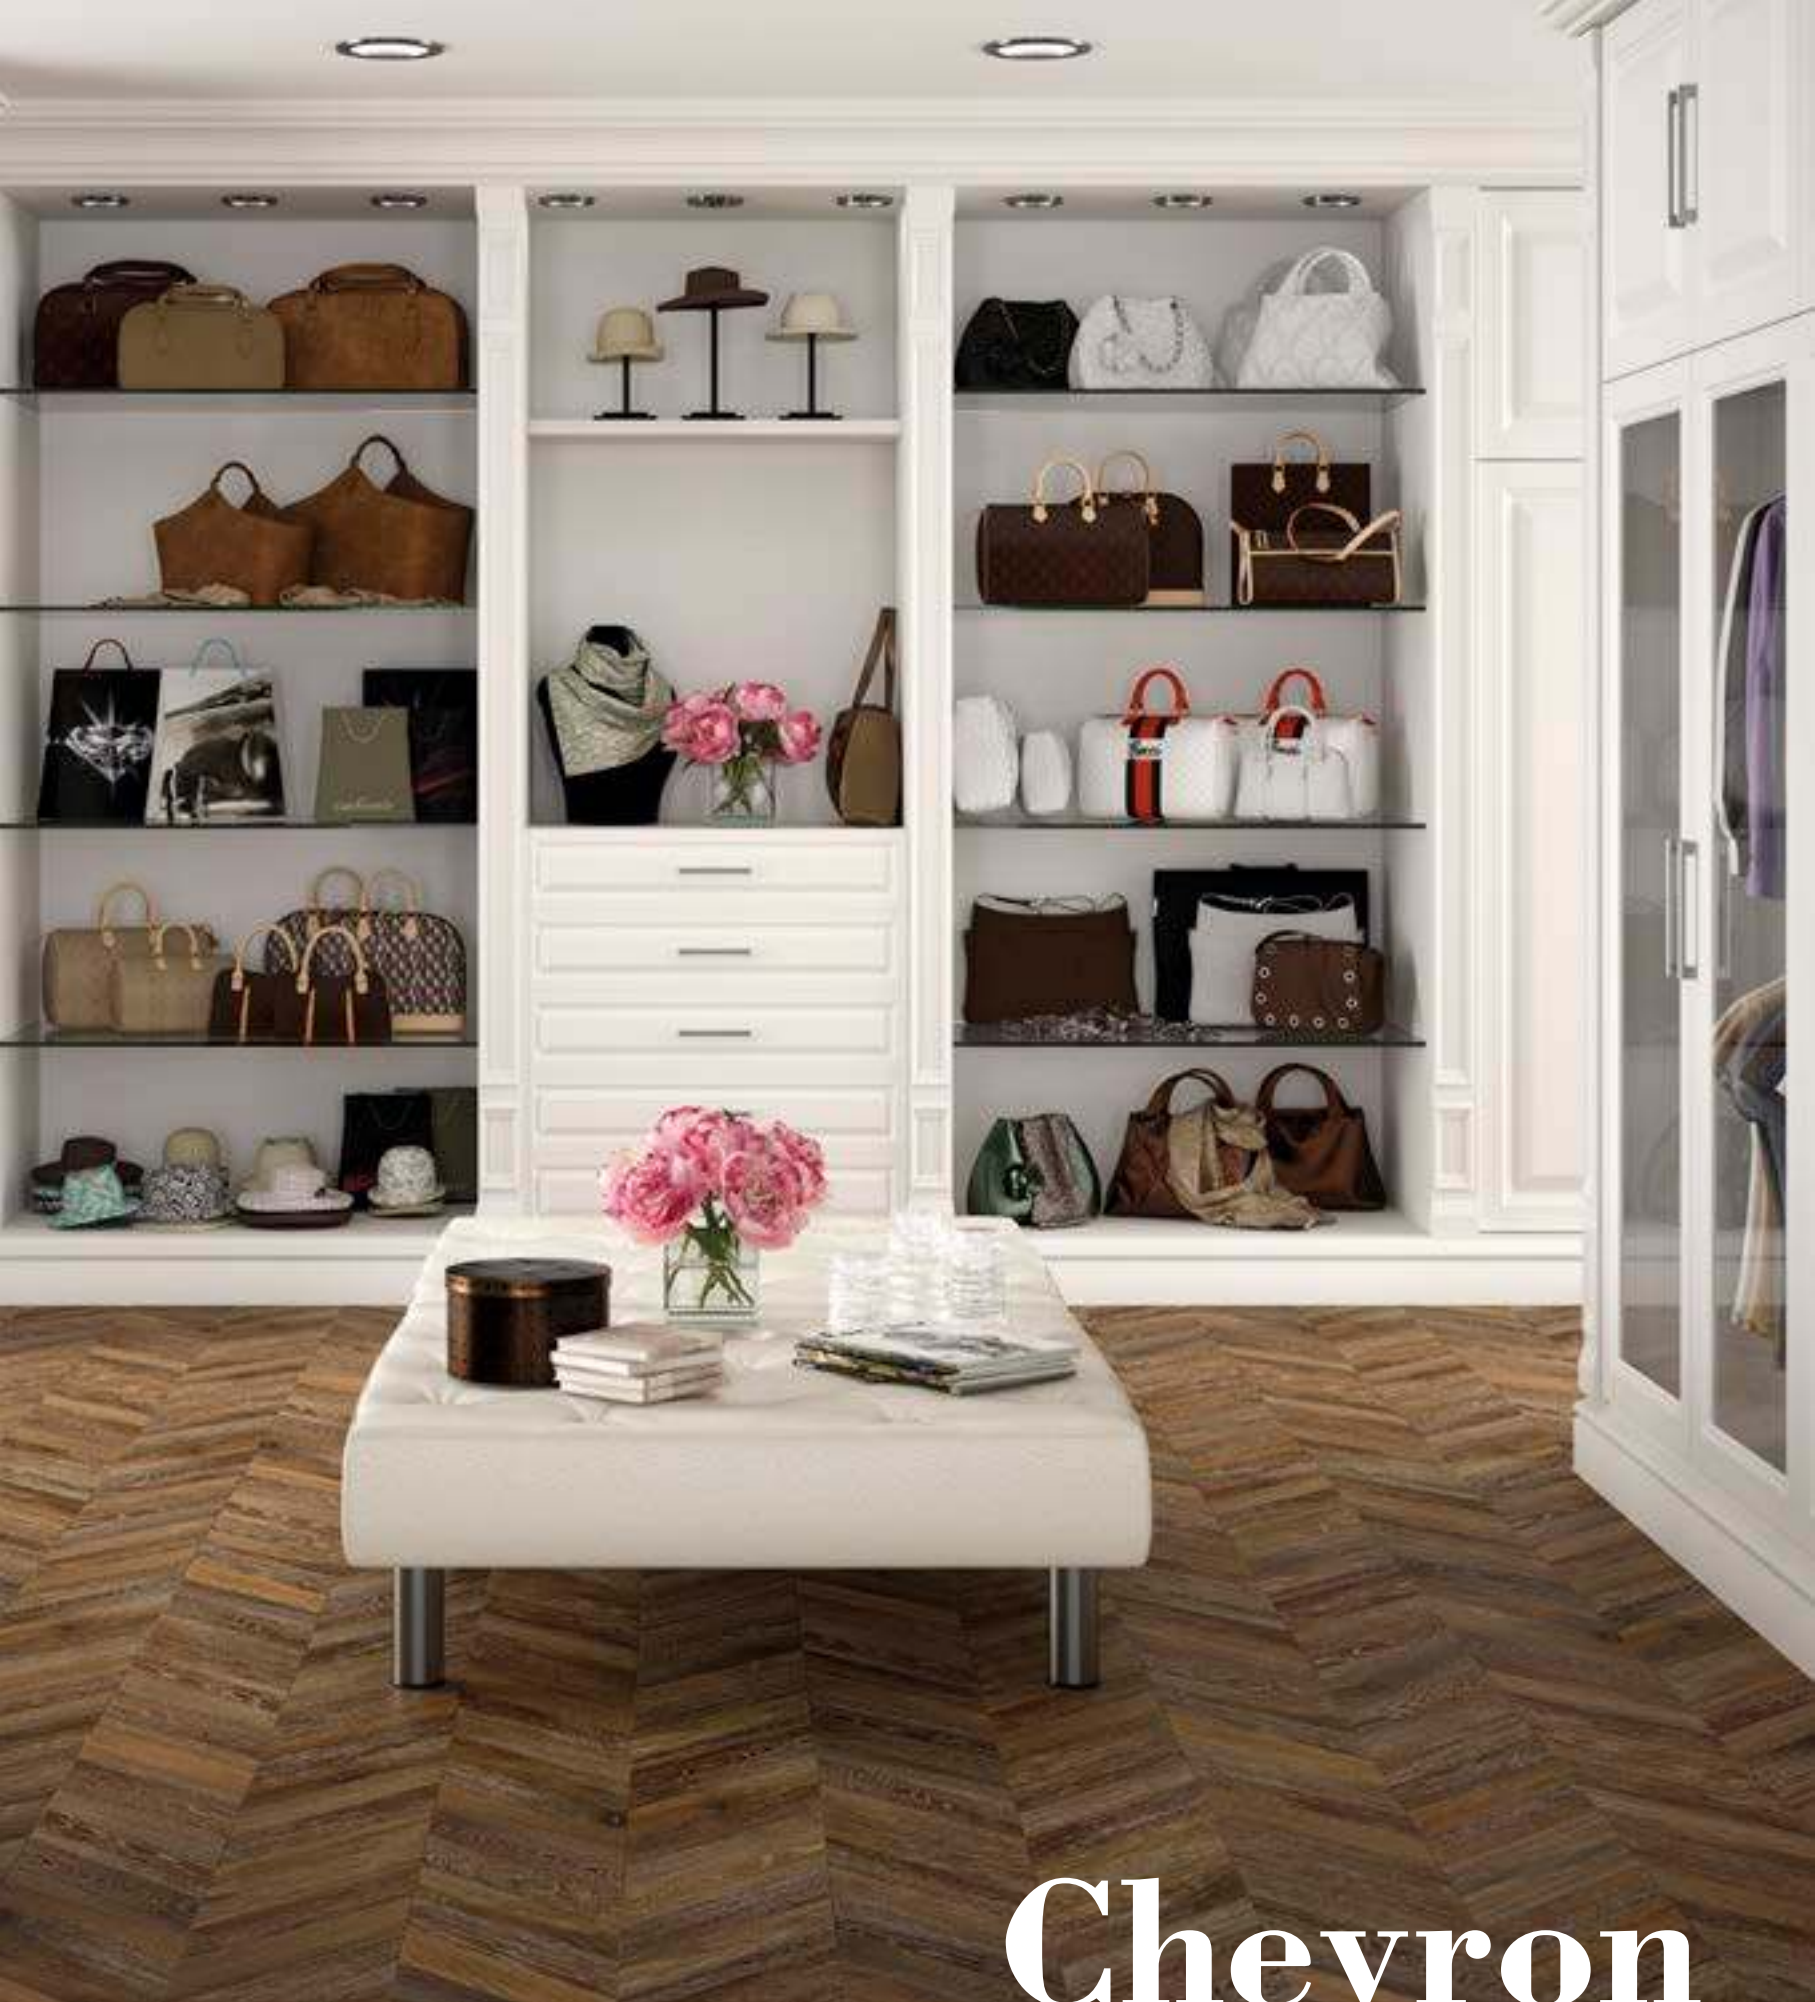

Step Corner 44x66

Size	Pieces box	M ² box	Kg box	M ² pallet	Kg pallet	Boxes pallet	Pallet
440x660	4	1,17	27,80	56,16	1350	48	100x100
220x660	8	1,15	27,30	55,20	1334	48	120x80

Chevron

Revolution Just Begun