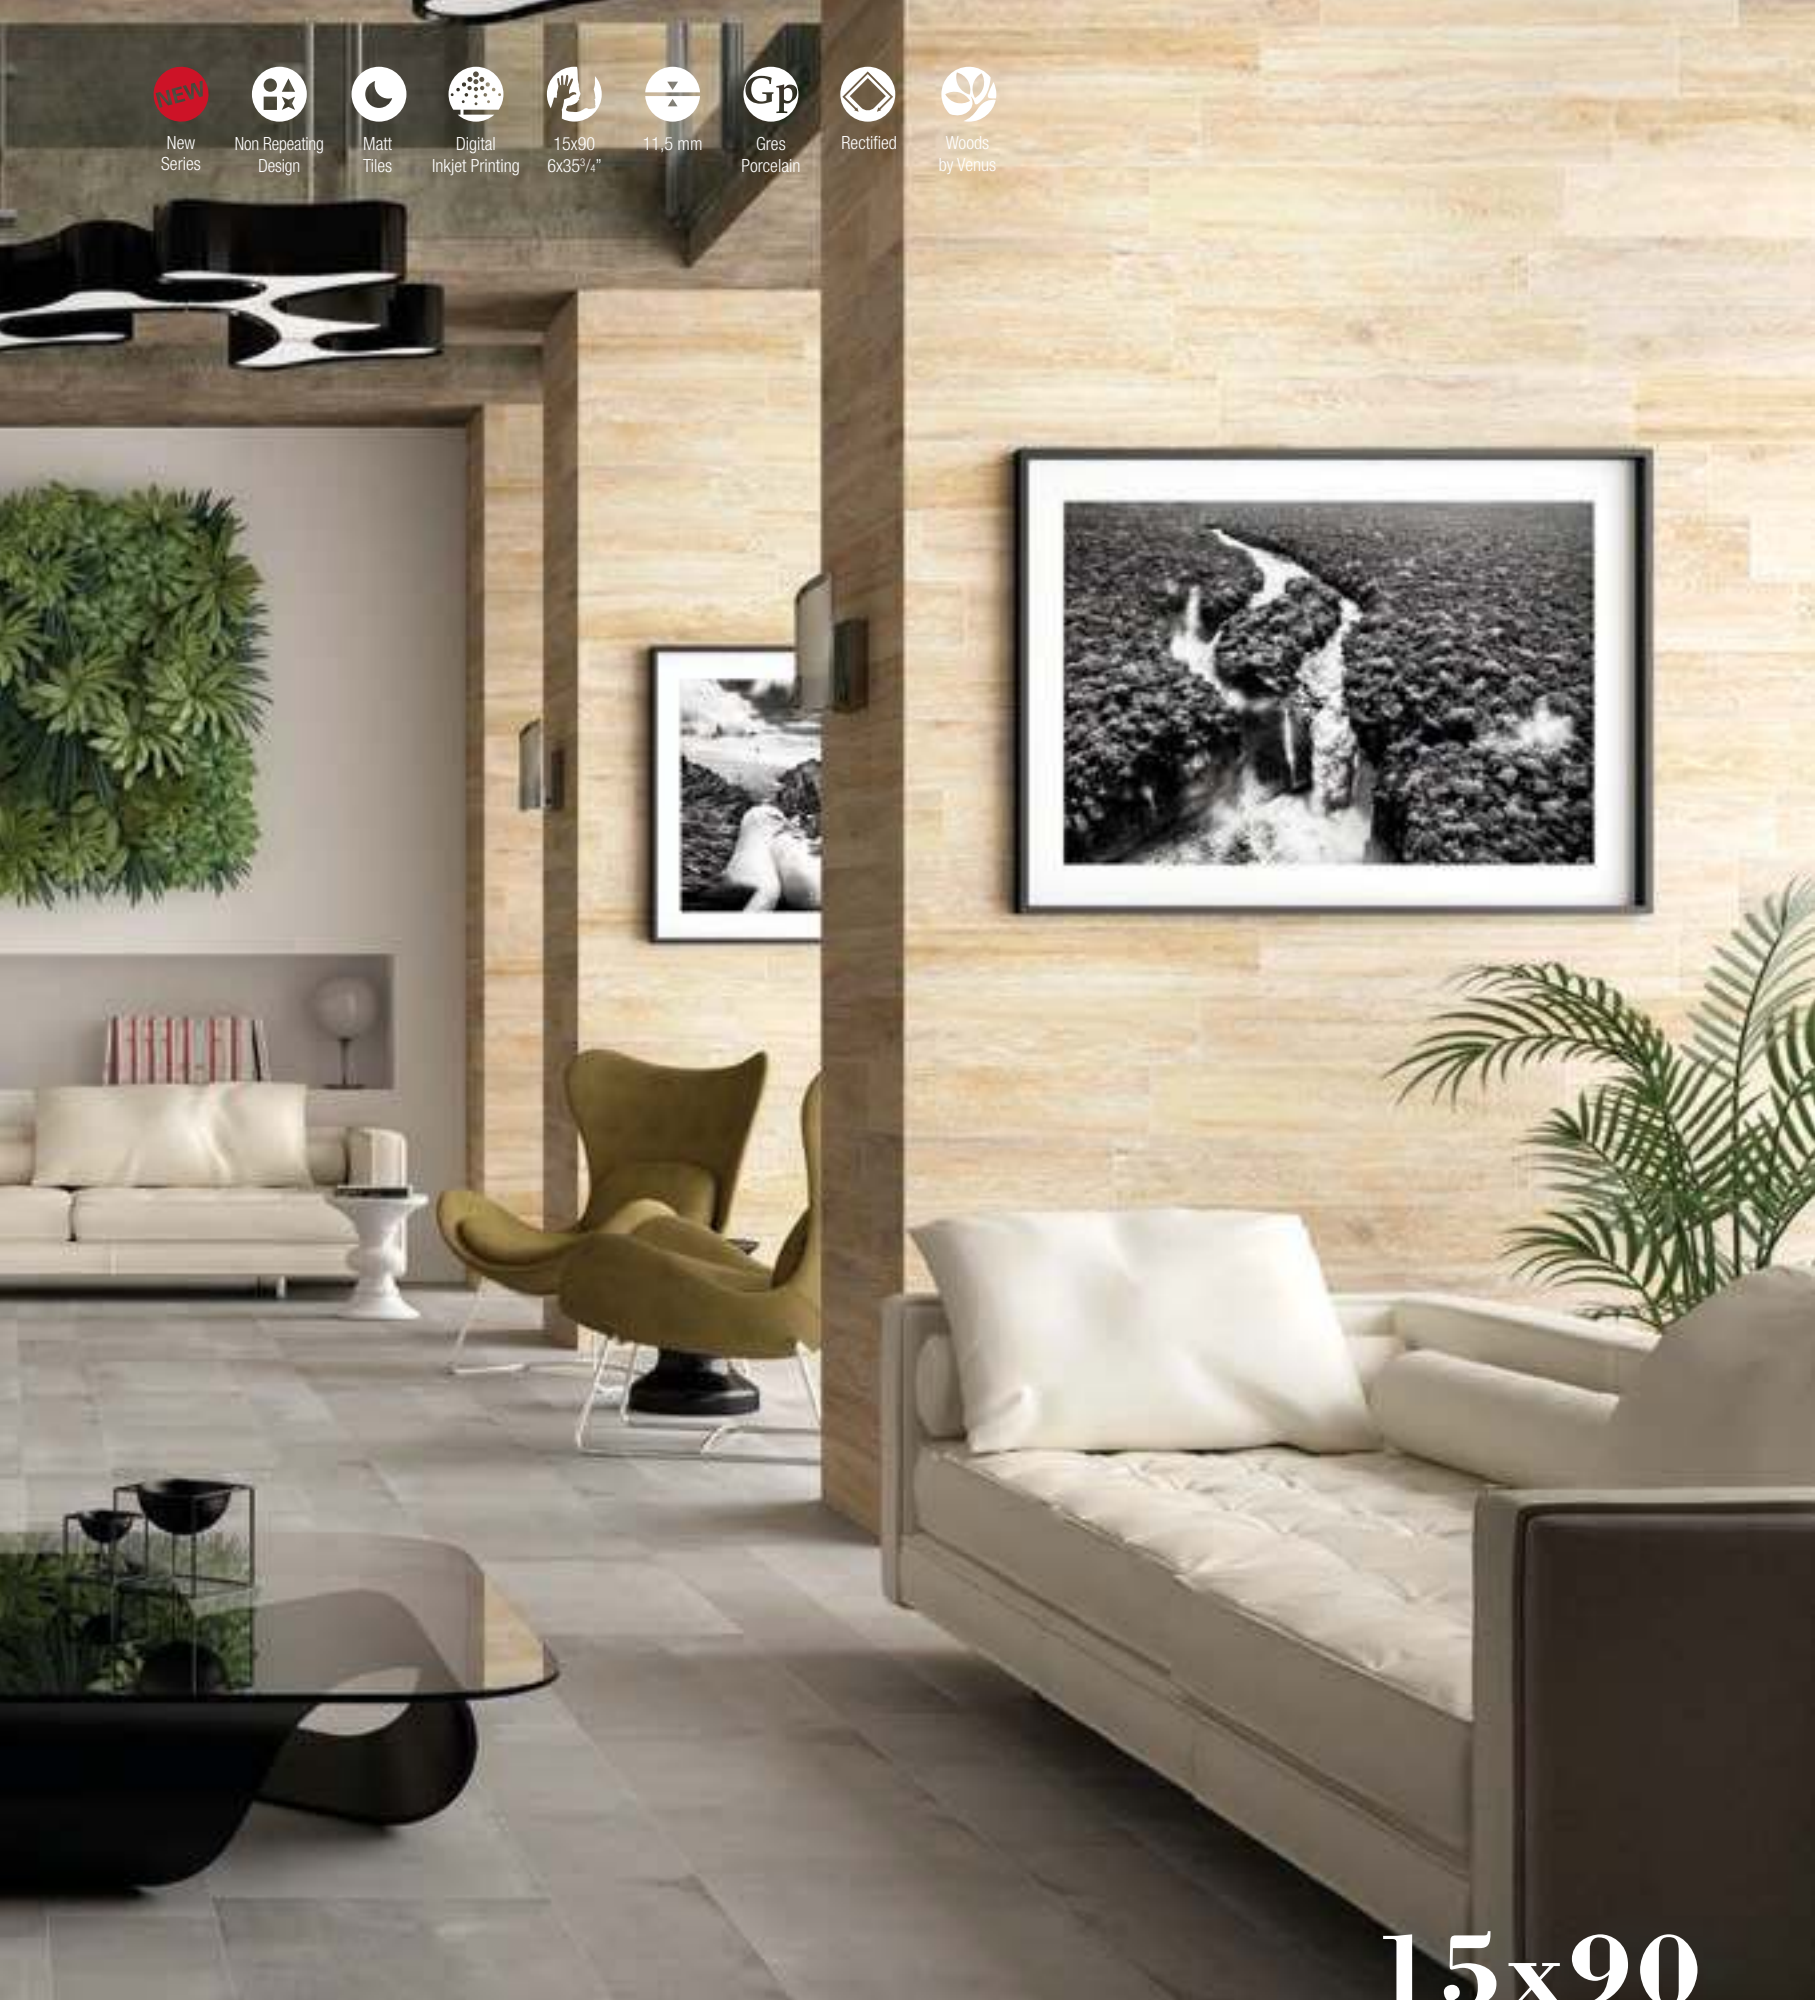

New Series

Non Repeating Design

Matt Tiles

Digital Inkjet Printing

15x90
6x35³/₄"

11,5 mm

Gres Porcelain

Rectified

Woods by Venus

15x90
6x35³/₄"