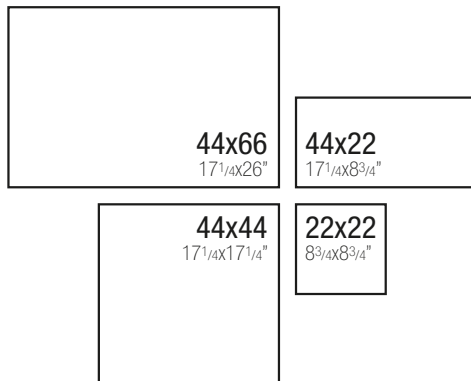

New Series

Non Repeating Design

Matt Tiles

Digital Inkjet Printing

11,5 mm

Gres Porcelain

Modular

44x66

17¹/₄x26"

Moderate Variation.
Moderada Variación.

44x66 / 44x44 / 44x22 / 22x22
17¹/₄x26" / 17¹/₄x17¹/₄" / 17¹/₄x8³/₄" / 8³/₄x8³/₄"
Mosaico 29,4x29,4 (5x5) / Mosaic 11¹/₂x11¹/₂"

Size	Pieces box	M² box	Kg box	M² pallet	Kg pallet	Boxes pallet	Pallet
Modular All the sizes are included in the same box	1PC 44x66 2PCS 44x44 1 PC 22x44 2PCS 22x22	0,87	20,70	26,10	645	30	120x80
294x294 Mosaic	6	0,52	14,14	32,76	907	63	100x100