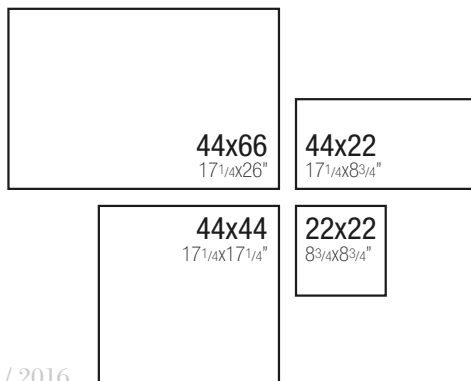

Belgium Stone Black 44x66
C2460 / 036849

44x66 / 44x44 / 44x22 / 22x22
 17 1/4 x 26" / 17 1/4 x 17 1/4" / 17 1/4 x 8 3/4" / 8 3/4 x 8 3/4"
 Mosaico 29,4x29,4 (5x5) / Mosaic 11 1/2 x 11 1/2"

Size	Pieces box	M ² box	Kg box	M ² pallet	Kg pallet	Boxes pallet	Pallet
Modular All the sizes are included in the same box	1PC 44x66 2PCS 44x44 1 PC 22x44 2PCS 22x22	0,87	20,70	26,10	645	30	120x80
440x660	4	1,17	27,80	56,16	1350	48	100x100
294x294 Mosaic	6	0,52	14,14	32,76	907	63	100x100