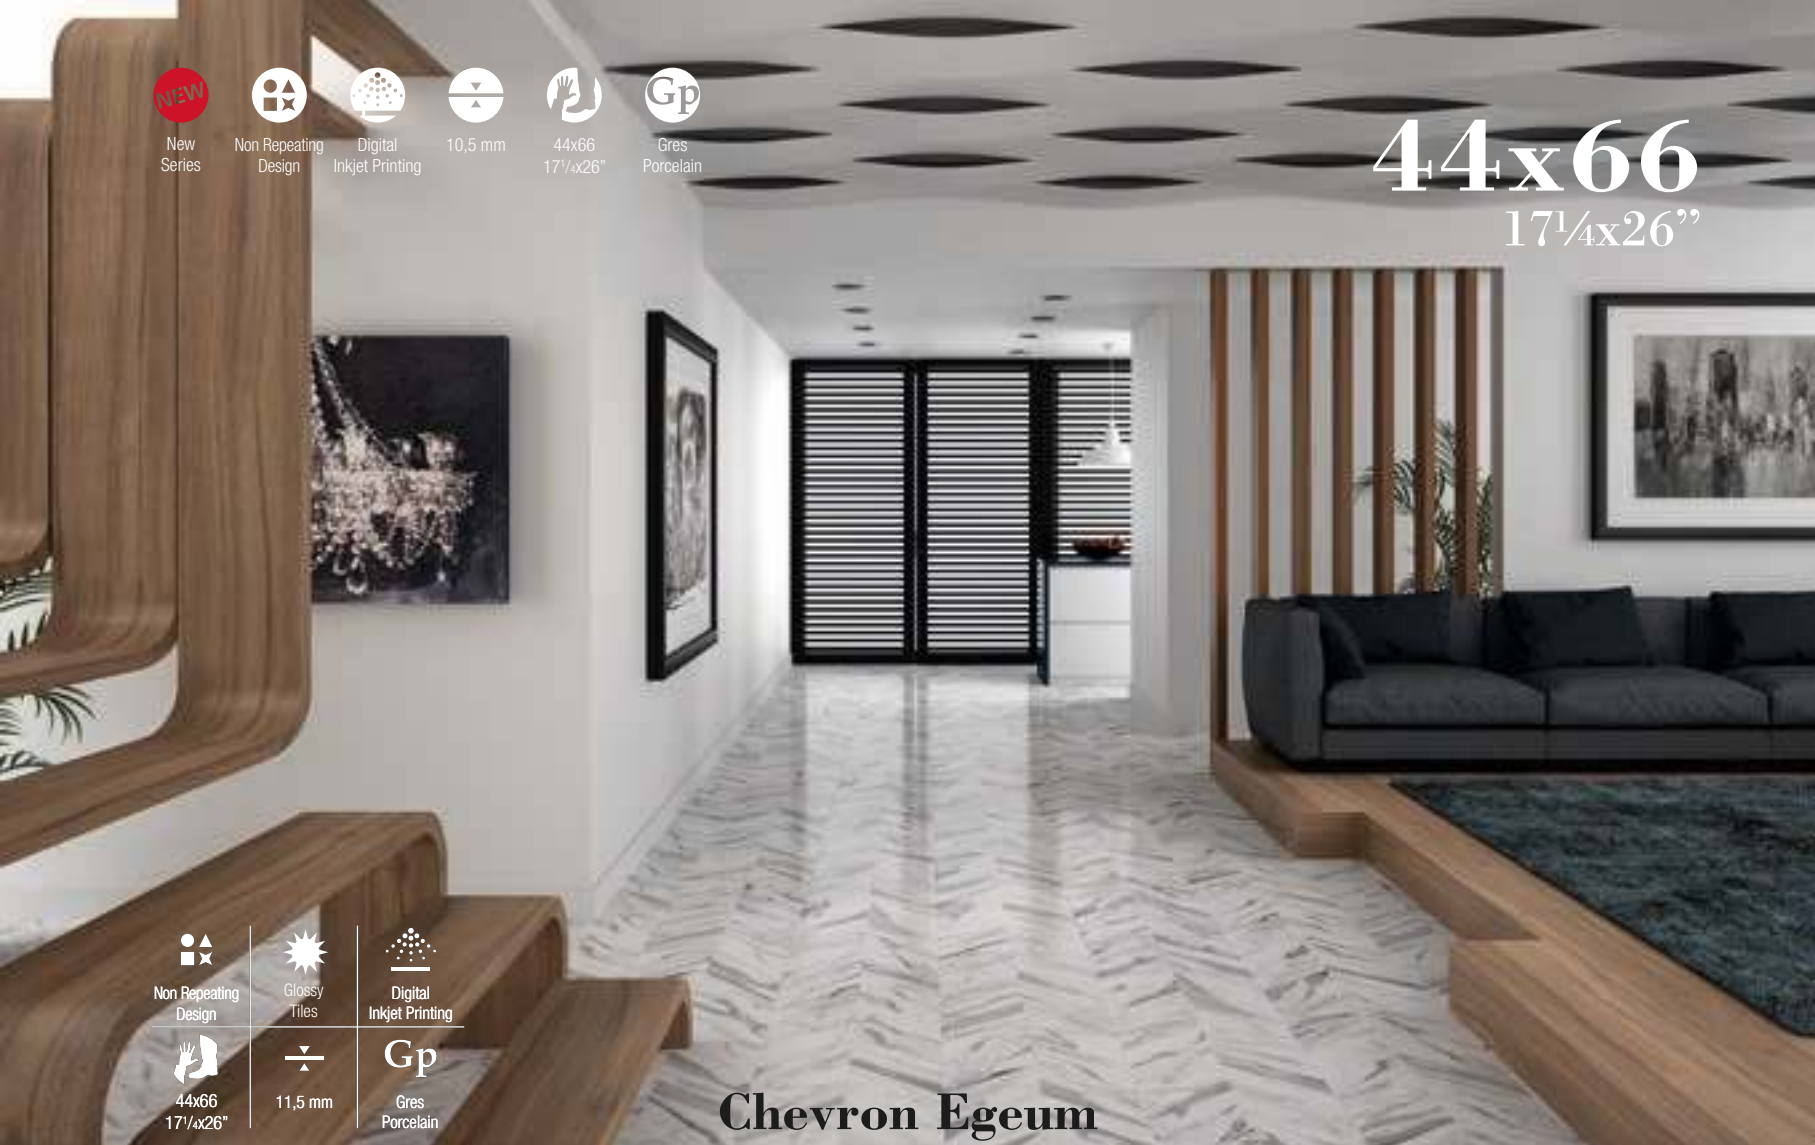

New Series

Non Repeating Design

Digital Inkjet Printing

10,5 mm

44x66
17 1/4 x 26"

Gres Porcelain

44x66

17 1/4 x 26"

Non Repeating Design

Glossy Tiles

Digital Inkjet Printing

44x66
17 1/4 x 26"

11,5 mm

Gres Porcelain

Chevron Egeum