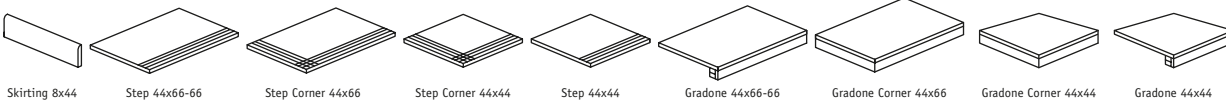

Enygma (Modular)

VENUS
Luxury
Lifestyle