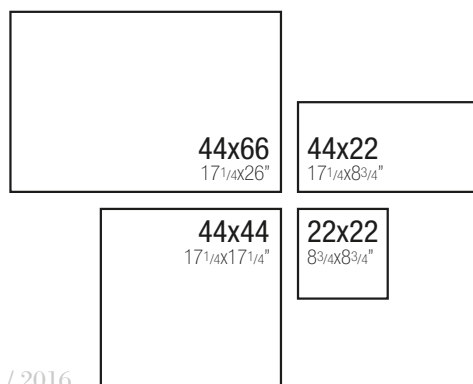

44x66 / 44x44 / 44x22 / 22x22
17 1/4 x 26" / 17 1/4 x 17 1/4" / 17 1/4 x 8 3/4" / 8 3/4 x 8 3/4"
Mosaico 29,4x29,4 (5x5) / Mosaic 11 1/2 x 11 1/2"

Size	Pieces box	M² box	Kg box	M² pallet	Kg pallet	Boxes pallet	Pallet
Modular All the sizes are included in the same box	1PC 44x66	0,87	20,70	26,10	645	30	120x80
	2PCS 44x44						
	1 PC 22x44 2PCS 22x22						
294x294 Mosaic	6	0,52	14,14	32,76	907	63	100x100

Moderate Variation.
Moderada Variación.