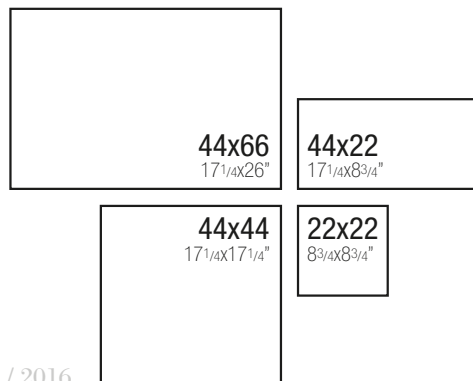

New Series

Non Repeating Design

Matt Tiles

Digital Inkjet Printing

44x66 17 1/4 x 26"

11,5 mm

Gres Porcelain

Modular

44x66 17 1/4x26"

44x66 / 44x44 / 44x22 / 22x22
17 1/4x26" / 17 1/4x17 1/4" / 17 1/4x8 3/4" / 8 3/4x8 3/4"
Mosaico 29,4x29,4 (5x5) / Mosaic 11 1/2x11 1/2"

Size	Pieces box	M² box	Kg box	M² pallet	Kg pallet	Boxes pallet	Pallet
Modular All the sizes are included in the same box	1PC 44x66 2PCS 44x44 1 PC 22x44 2PCS 22x22	0,87	20,70	26,10	645	30	120x80
294x294 Mosaic	6	0,52	14,14	32,76	907	63	100x100