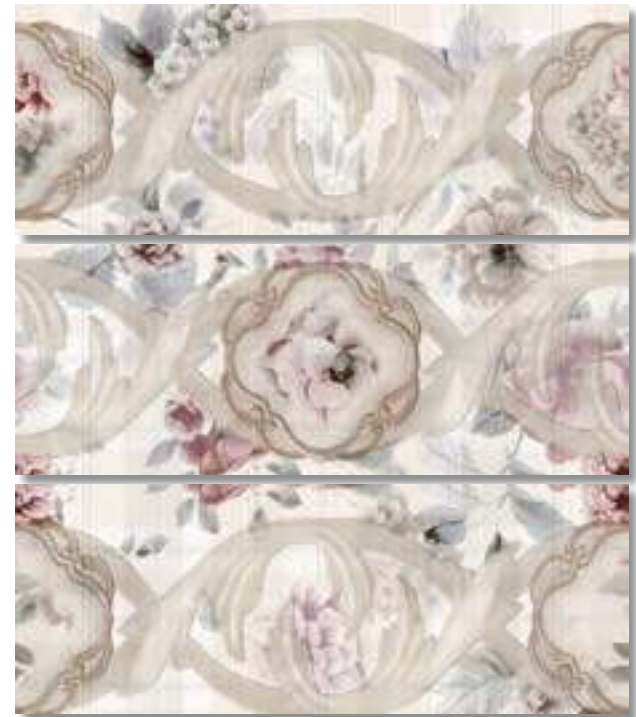

Decor Set Chloe Lila (Set 3 pieces)
S1150 / 033029