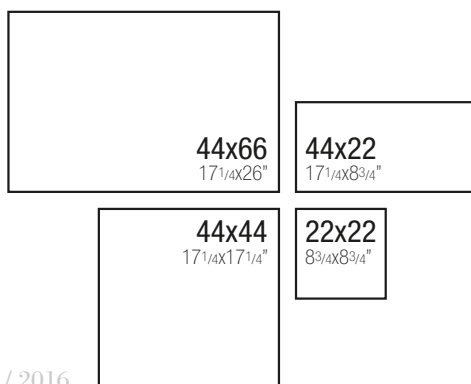

Antislip
(Only PRO)

Irregular
Edges

Modular

Non Repeating
Design

Matt
Tiles

Digital Inkjet
Printing

44x66
17¹/₄x26"

11 mm

Gres
Porcelain

44x66

17¹/₄x26"

44x66 / 44x44 / 44x22 / 22x22
17¹/₄x26" / 17¹/₄x17¹/₄" / 17¹/₄x8³/₄" / 8³/₄x8³/₄"
Mosaico 29,4x29,4 (5x5) / Mosaic 11¹/₂x11¹/₂"

Size	Pieces box	M² box	Kg box	M² pallet	Kg pallet	Boxes pallet	Pallet
Modular All the sizes are included in the same box	1PC 44x66 2PCS 44x44 1 PC 22x44 2PCS 22x22	0,87	20,70	26,10	645	30	120x80
294x294 Mosaic	6	0,52	14,14	32,76	907	63	100x100

Soft Variation.
Suave Variación.