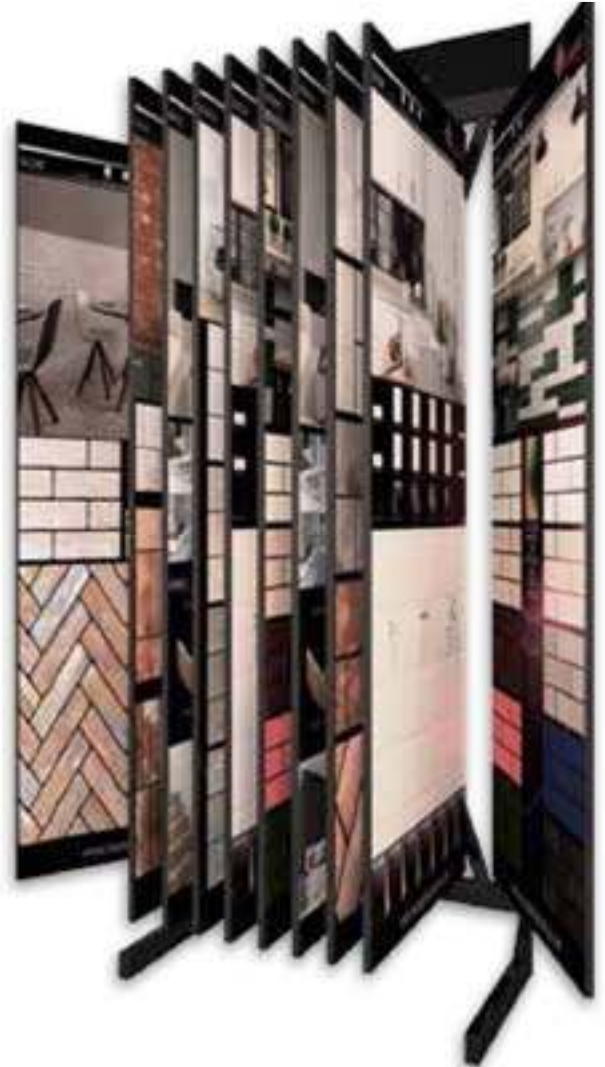

MONOPOLE - 20 PANELS

PACKING

<i>Kg | Dlg30</i>	<i>Kg Neto | caja</i>	<i>Kg Bruto | caja</i>	<i>Kg Neto | Dnl.</i>	<i>Kg Bruto | Dnl.</i>	<i>Kg | Dnl. Uacio</i>	<i>Kg | Caja Uacio</i>	<i>Dlg30 | Caja</i>	<i>Cajas | Dnl.</i>	<i>Dlg30 | Dnl.</i>	<i>M² | Box</i>	<i>M² | Dlg30</i>	<i>M² | Dnl.</i>
<i>Kg | Tile</i>	<i>Kg Net | Box</i>	<i>Kg Gross | Box</i>	<i>Kg Net | Dnl.</i>	<i>Kg Gross | Dnl.</i>	<i>Kg | Empty Dnl.</i>	<i>Kg | Empty Box</i>	<i>Tiles | Box</i>	<i>Boxes | Dnl.</i>	<i>Tiles | Dnl.</i>	<i>Empty | Box</i>	<i>Empty | Tile</i>	<i>Empty | Dnl.</i>
0,375	11,63	11,81	348,9	379,3	25	0,18	31	30	930	-	0,021	-