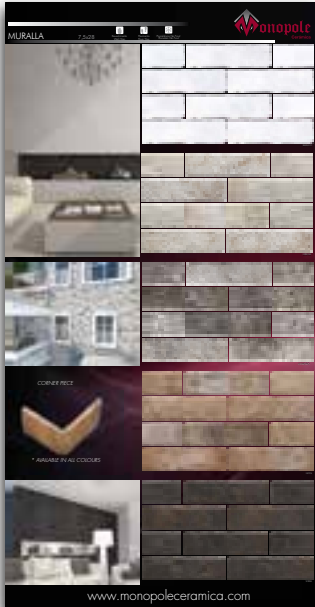

MERCHANDISING

TECHNICAL PANELS

1925x1005

HAND PANELS

850x320

700x620