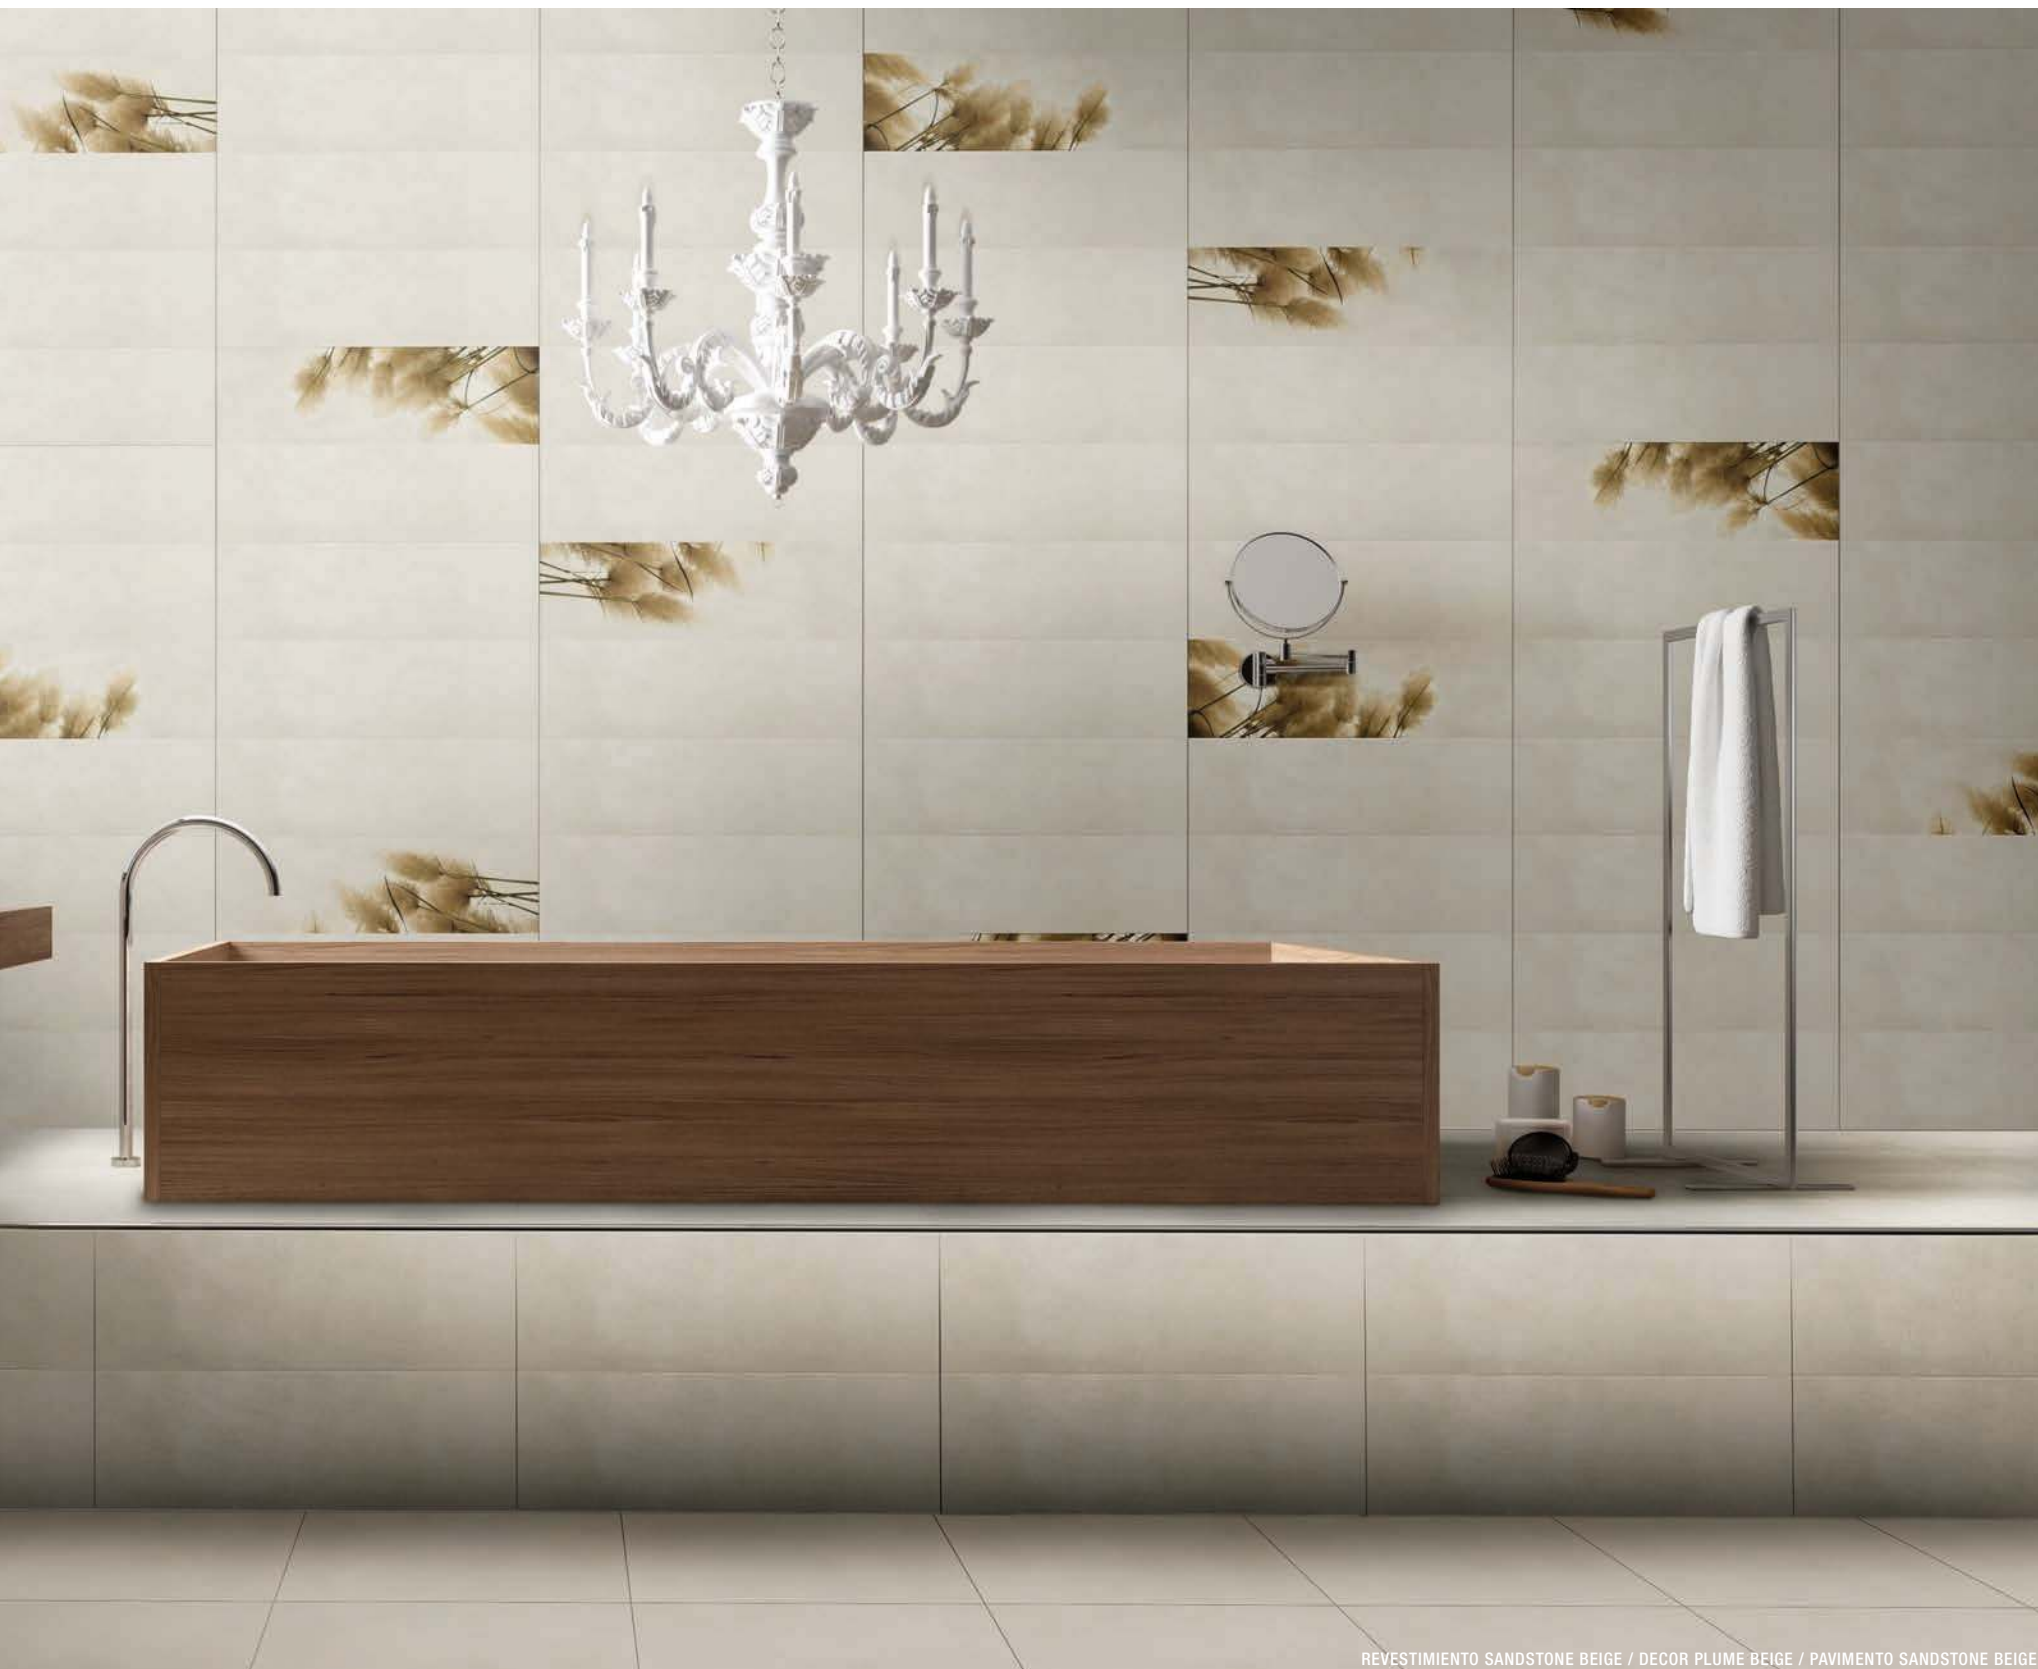

SANDSTONE BRICK BEIGE

REVESTIMIENTO SANDSTONE BEIGE / SANDSTONE BRICK BEIGE / PAVIMENTO SANDSTONE BEIGE

DECOR LIGHT HOUSE

SANDSTONE

20X60 / 7.8”X23.6”

SANDSTONE BEIGE
20X60 / 7.9”X23.6”
●MA020

SANDSTONE BRICK BEIGE
20X60 / 7.9”X23.6”
●MA040