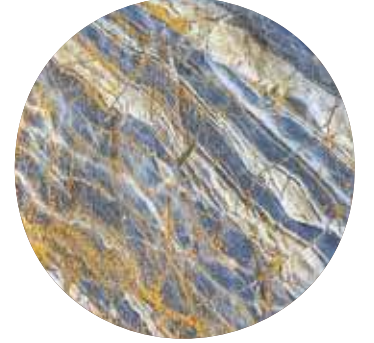

Porselen Karolar / Porcelain Tiles

Bünye / Body Type

Colorbody Porselen / Colorbody Porcelain (R9)
Sırlı Porselen / Glazed Porcelain (FLPR)

Yüzey Alternatifleri / Surface Alternatives

R9
Honed Touch
FLPR

Fon Ebatları / Basic Tile Sizes

80x80 cm (R 797x797 mm)
60x60 cm (R 592x592 mm)
60x120 cm (R 592x1192 mm)
30x120 cm (R 292x1192 mm)
20x120 cm (R 192x1192 mm)

Dekor Ebatları / Decor Sizes

30x120 cm (R 292x1192 mm)
20x120 cm (R 192x1192 mm)
80x80 cm (R 797x797 mm)

Fon ve Dekor Renkleri / Basic Tile and Decor Colors

Bronz / Bronze

Dekorlar / Decors

Expressive Dekor / Expressive Decor
Rigato Dekor / Rigato Decor

Mix & Match Porselen Karolar / Mix & Match Porcelain Tiles

Marfim

Kullanım Alanları / Usage Areas

Konut / Residential
Ticari Alan / Commercial

Döşeme Alanları / Tiling Areas

Yer / Floor
Duvar / Wall

Dona Dayanım / Frost Resistance

Var / Available

Desen Farklılaşması / Shade Variation Classification

V3

Baskı Teknolojisi / Printing Technology

ReaLook

Ürün Standardı / Product Standard

EN14411 Group B1a

Dip Notlar / Footnotes

A G H R

Porselen
Porcelain

Yer Karosu
Floor Tile

Duvar Karosu
Wall Tile

Yeni
Novelty

Ticari Alan
Commercial

Konut
Residential

Mat
Matt

Rektifiyeli
Rectified

Full
Lappato

Dona Dayanım
Frost Resistance

Honed
Touch

V3
Desen Farklılaşması
Shade Variation