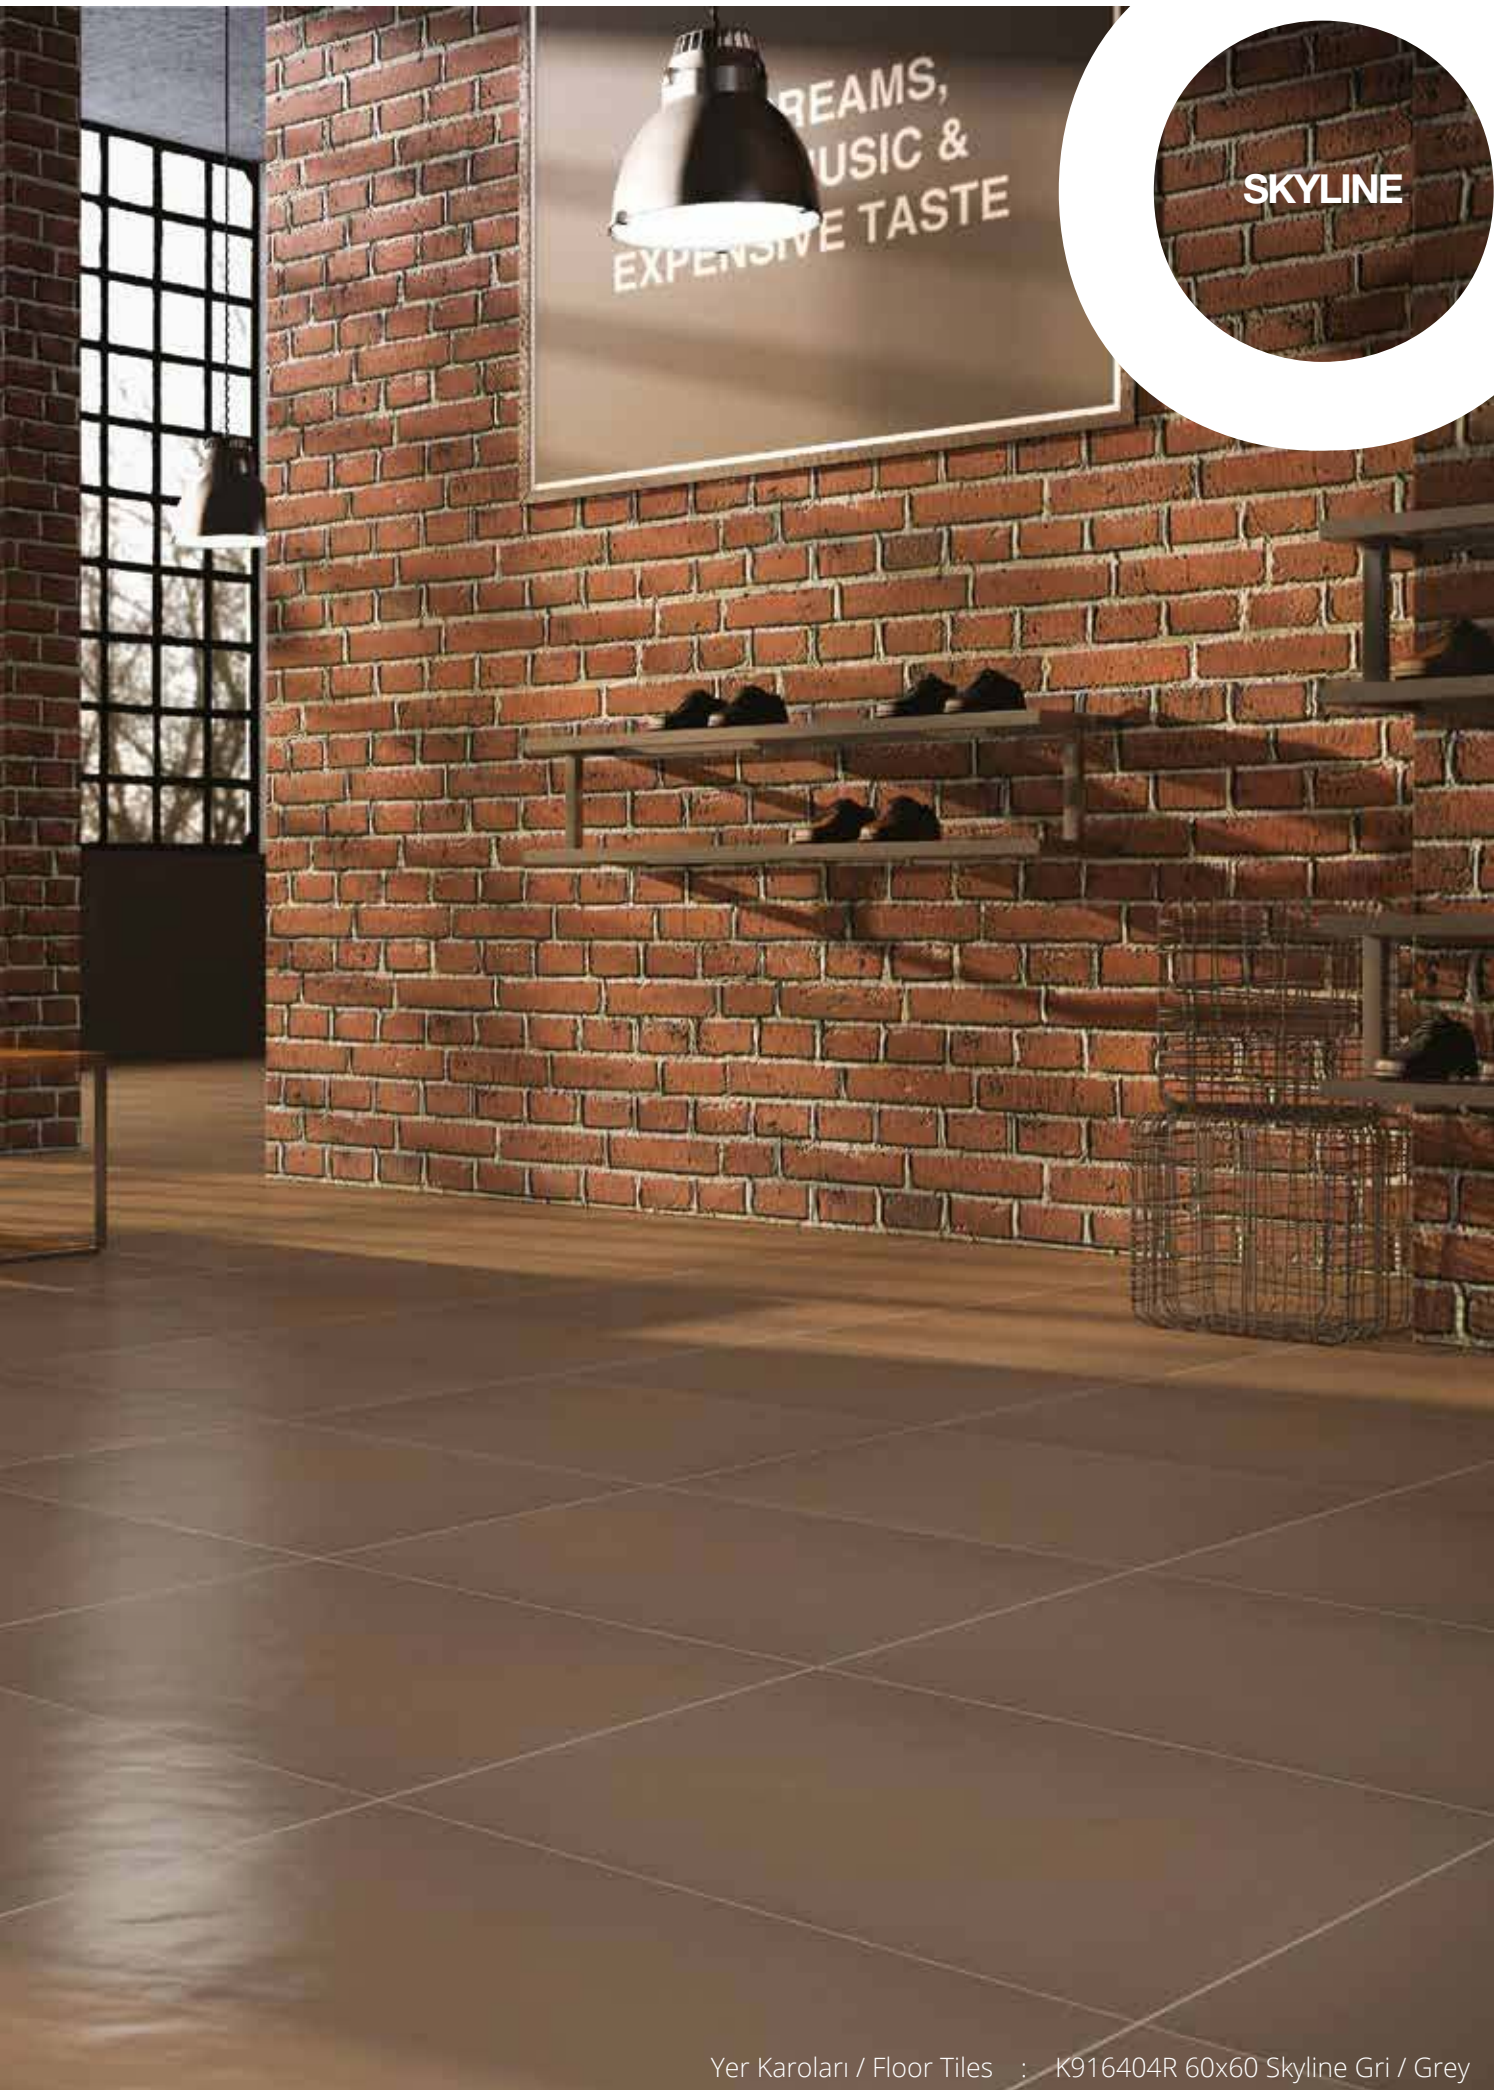

DREAMS,
MUSIC &
EXPENSIVE TASTE

SKYLINE

Yer Karoları / Floor Tiles : K916404R 60x60 Skyline Gri / Grey