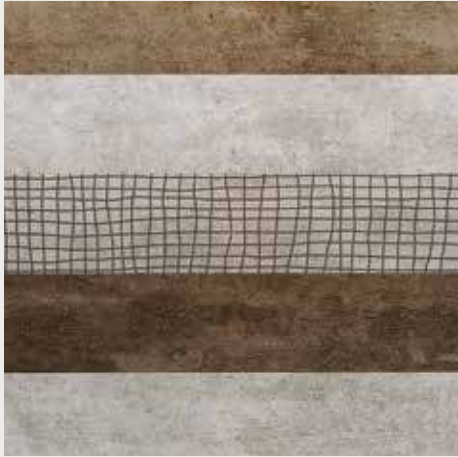

60x60 FLPR K935702FLPR

Mix Dekor 2 / Mix Dekor 2