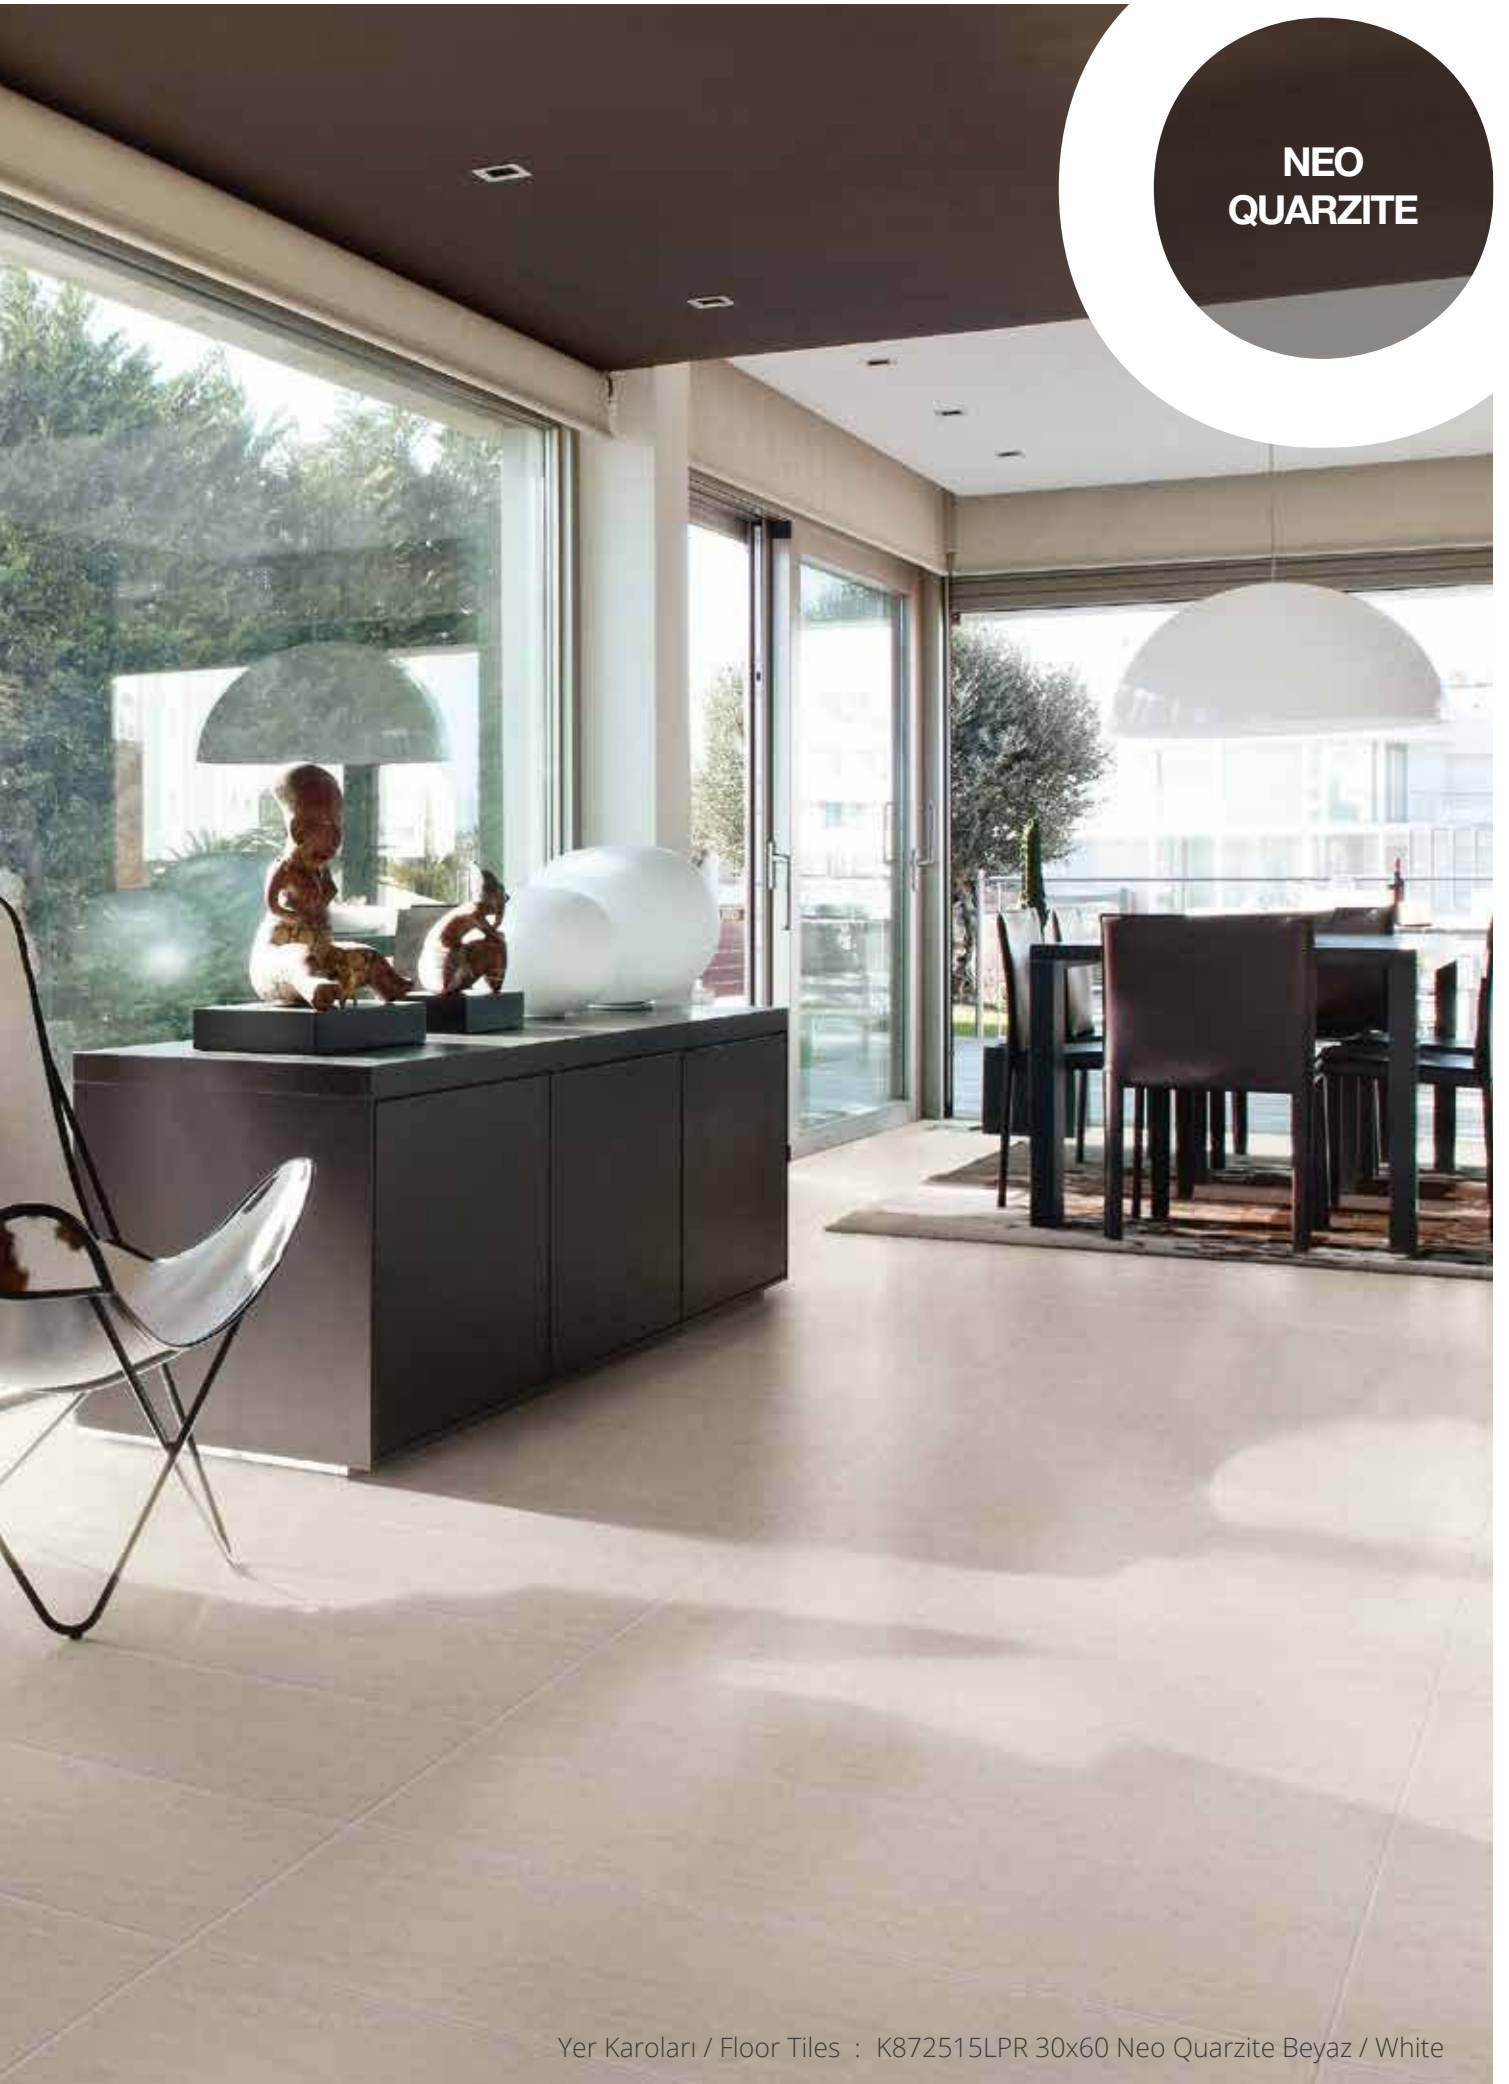

**NEO
QUARZITE**

Yer Karoları / Floor Tiles : K872515LPR 30x60 Neo Quarzite Beyaz / White