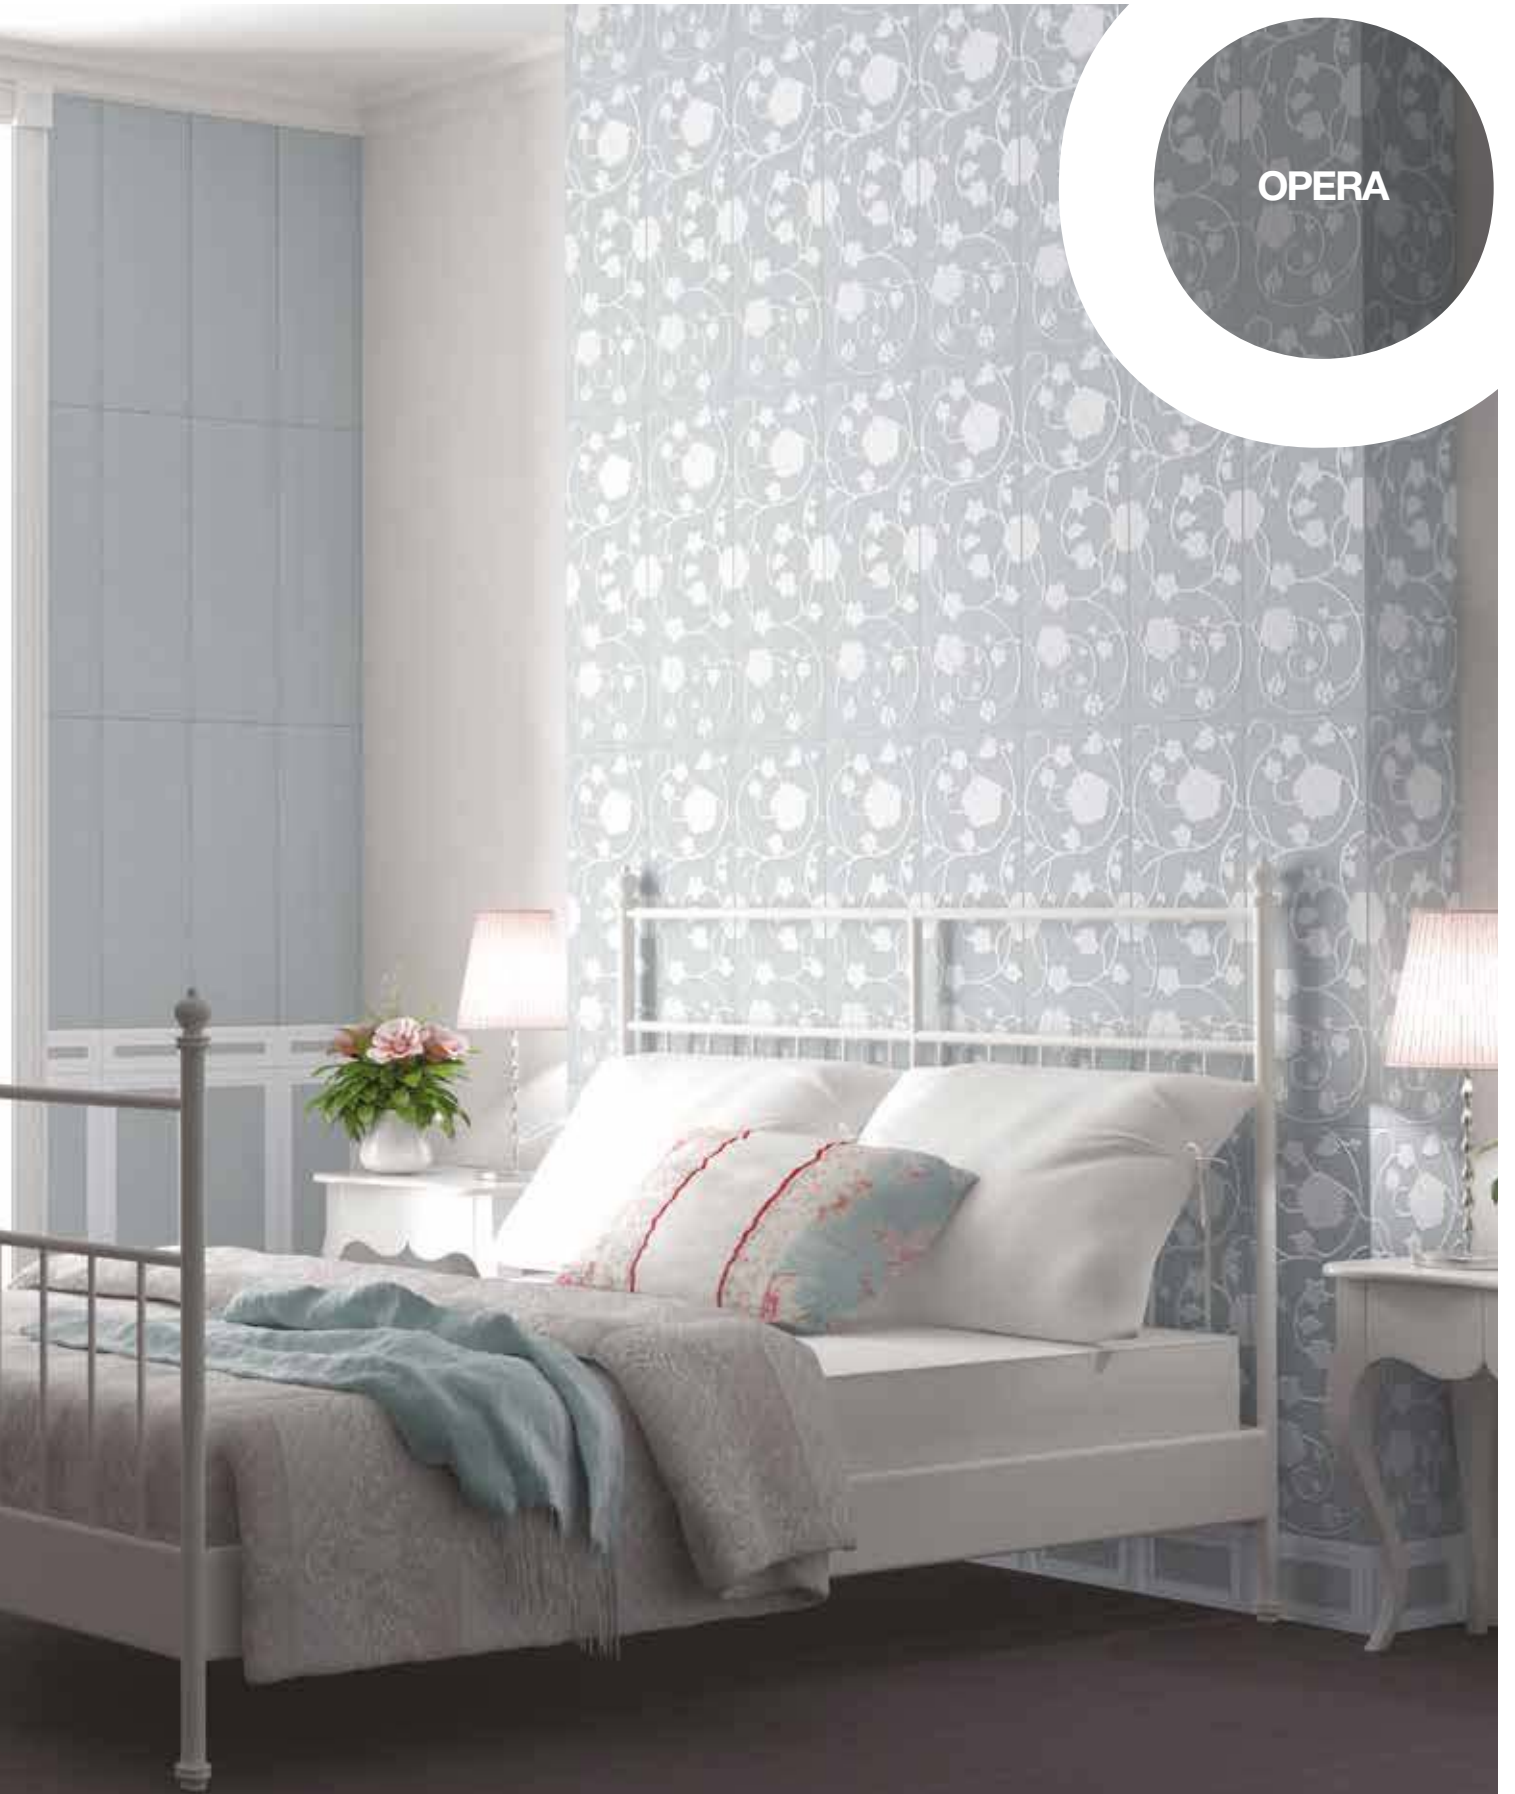

OPERA

Yer Karoları / Floor Tiles : K916404R 60x60 Skyline Gri / Grey

Duvar Karoları / Wall Tiles : K920910R 25x70 Opera Açık Yeşil / Light Green
K920943R 25x70 Opera Dekor 1 Açık Yeşil / Decor 1 Light Green
K920976R 25x70 Opera Dekor 2 Açık Yeşil / Decor 2 Light Green
K921035R 17x25 Opera Bordür Açık Yeşil / Border Light Green
K921002R 10x25 Opera Bordür Açık Yeşil / Border Light Green