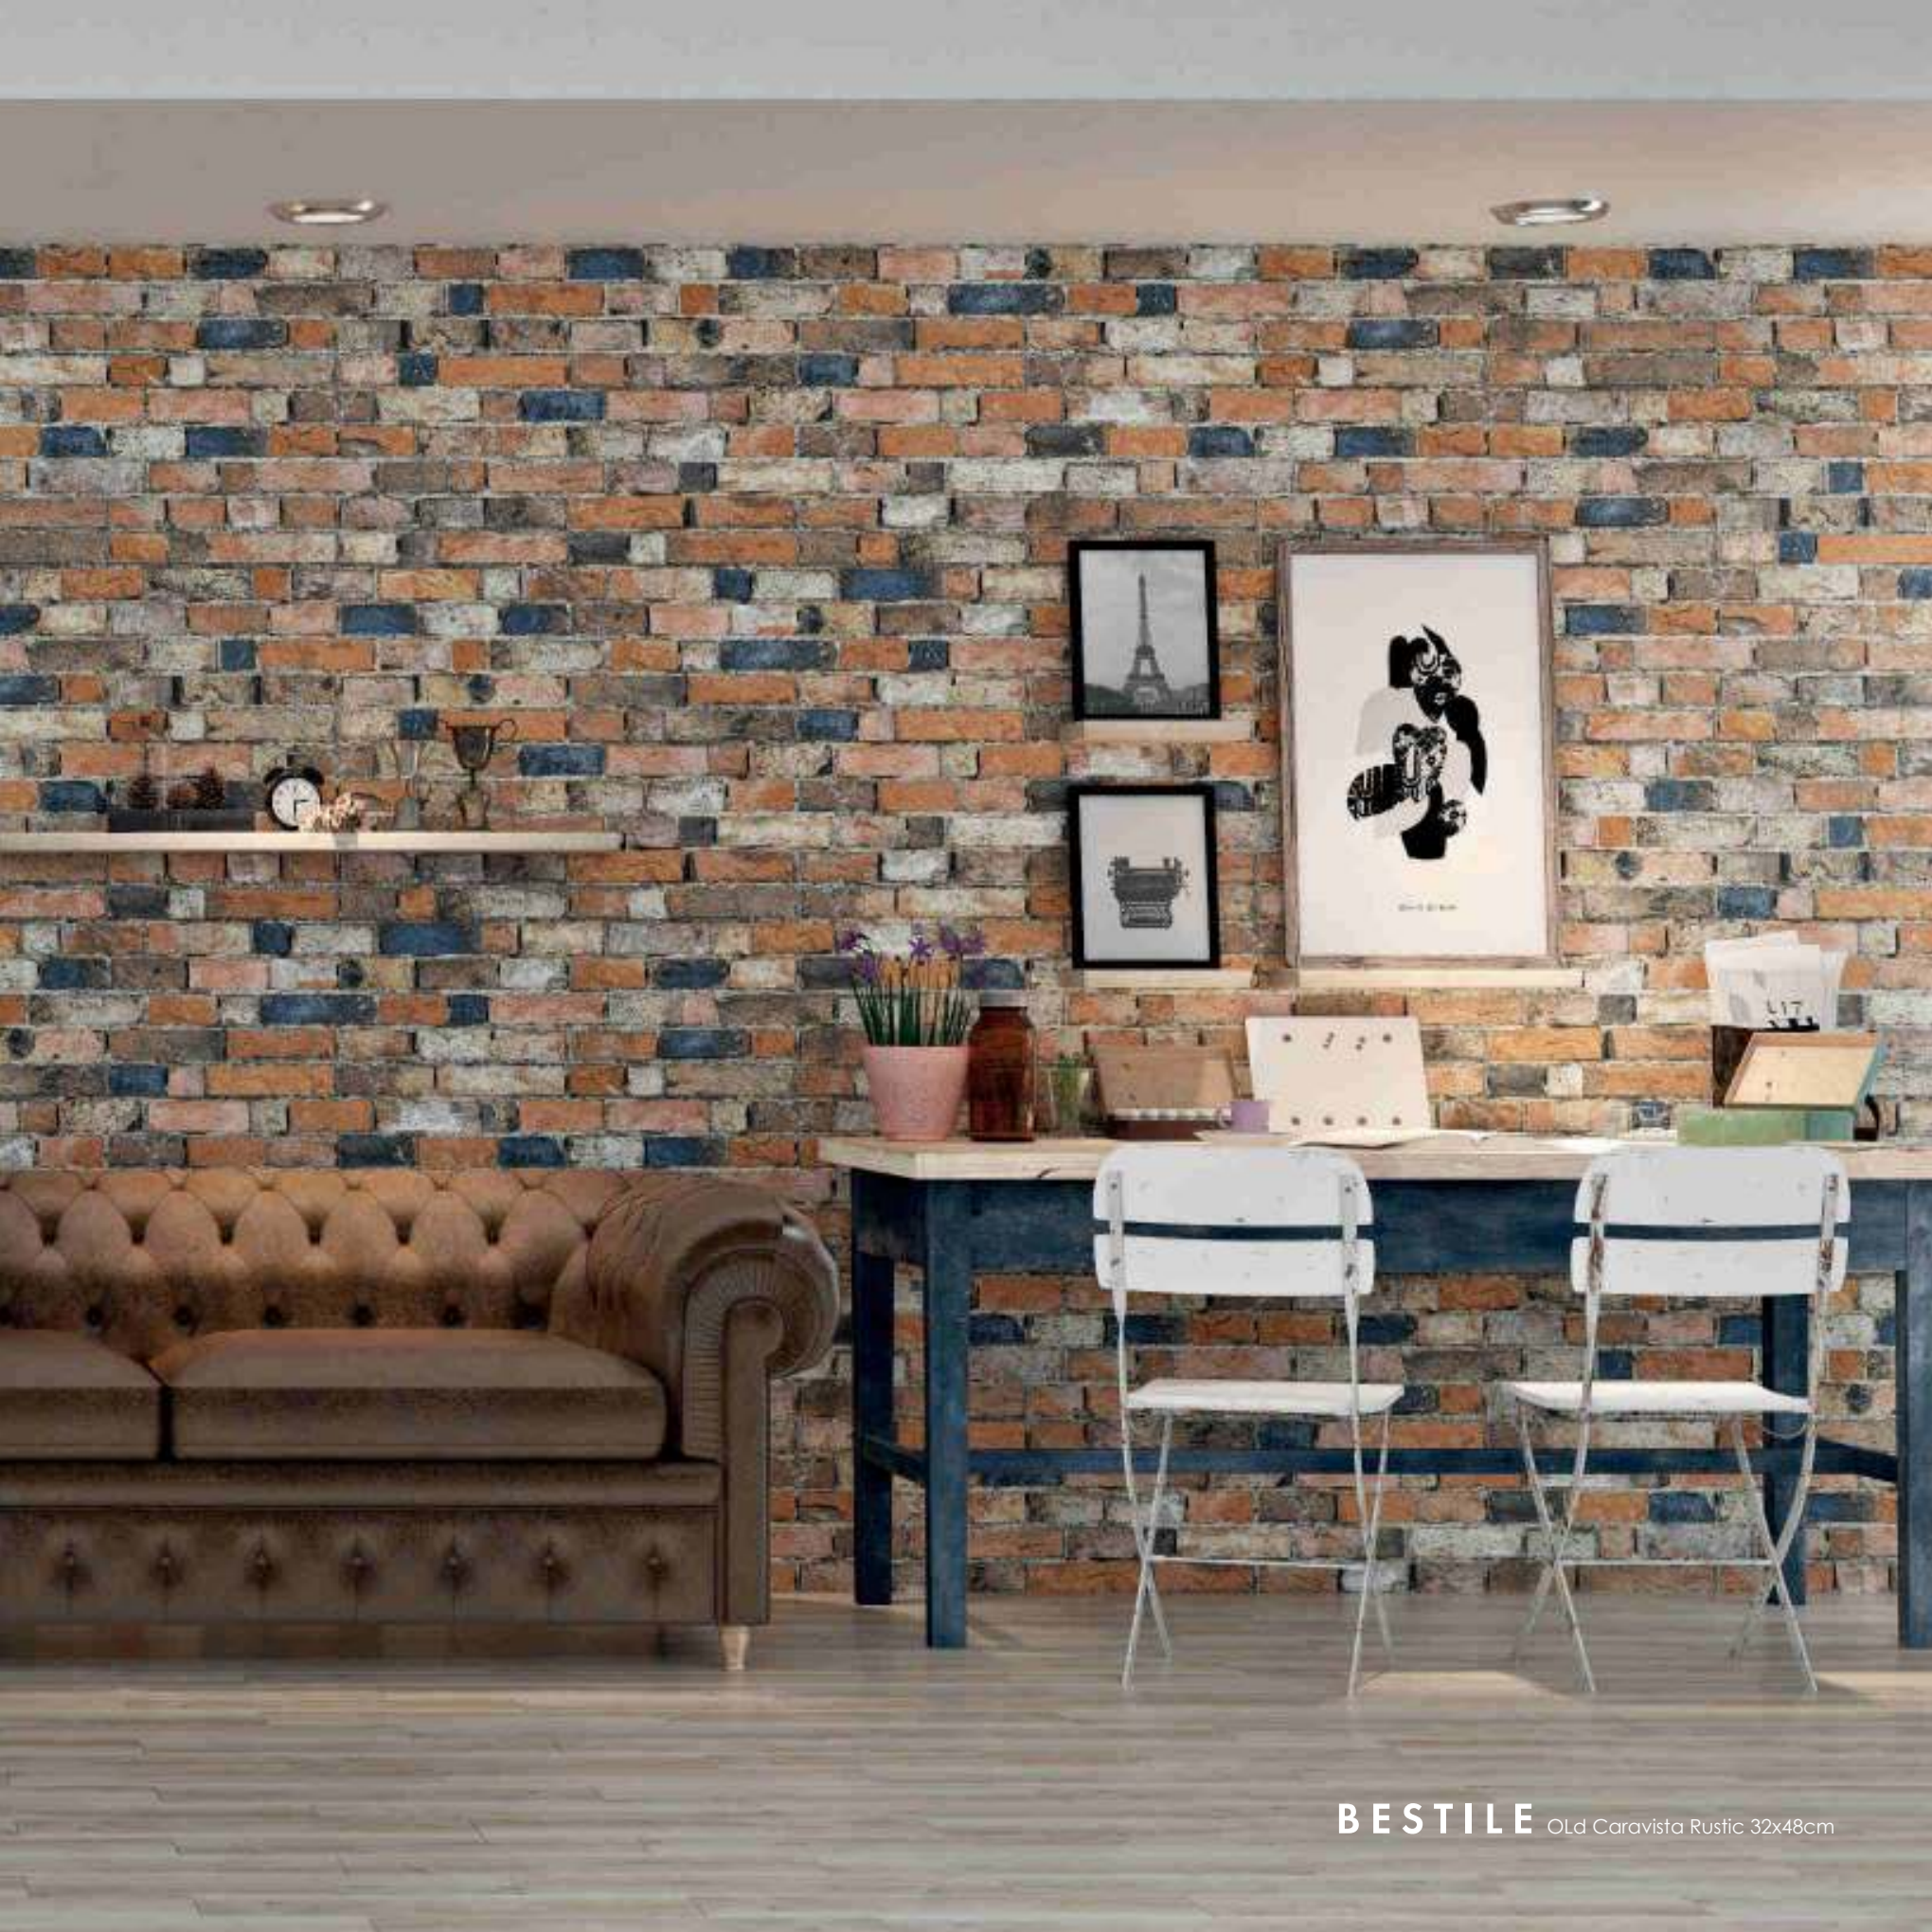

Old Caravista Rustic

Old Caravista Rustic

Old Caravista Rustic

Old Caravista Rustic

Old Caravista Rustic

Old Caravista Rustic

Zafiro

Porcelánico | Porcelain 32x48cm
Pasta Roja | Red Body 34x50cm