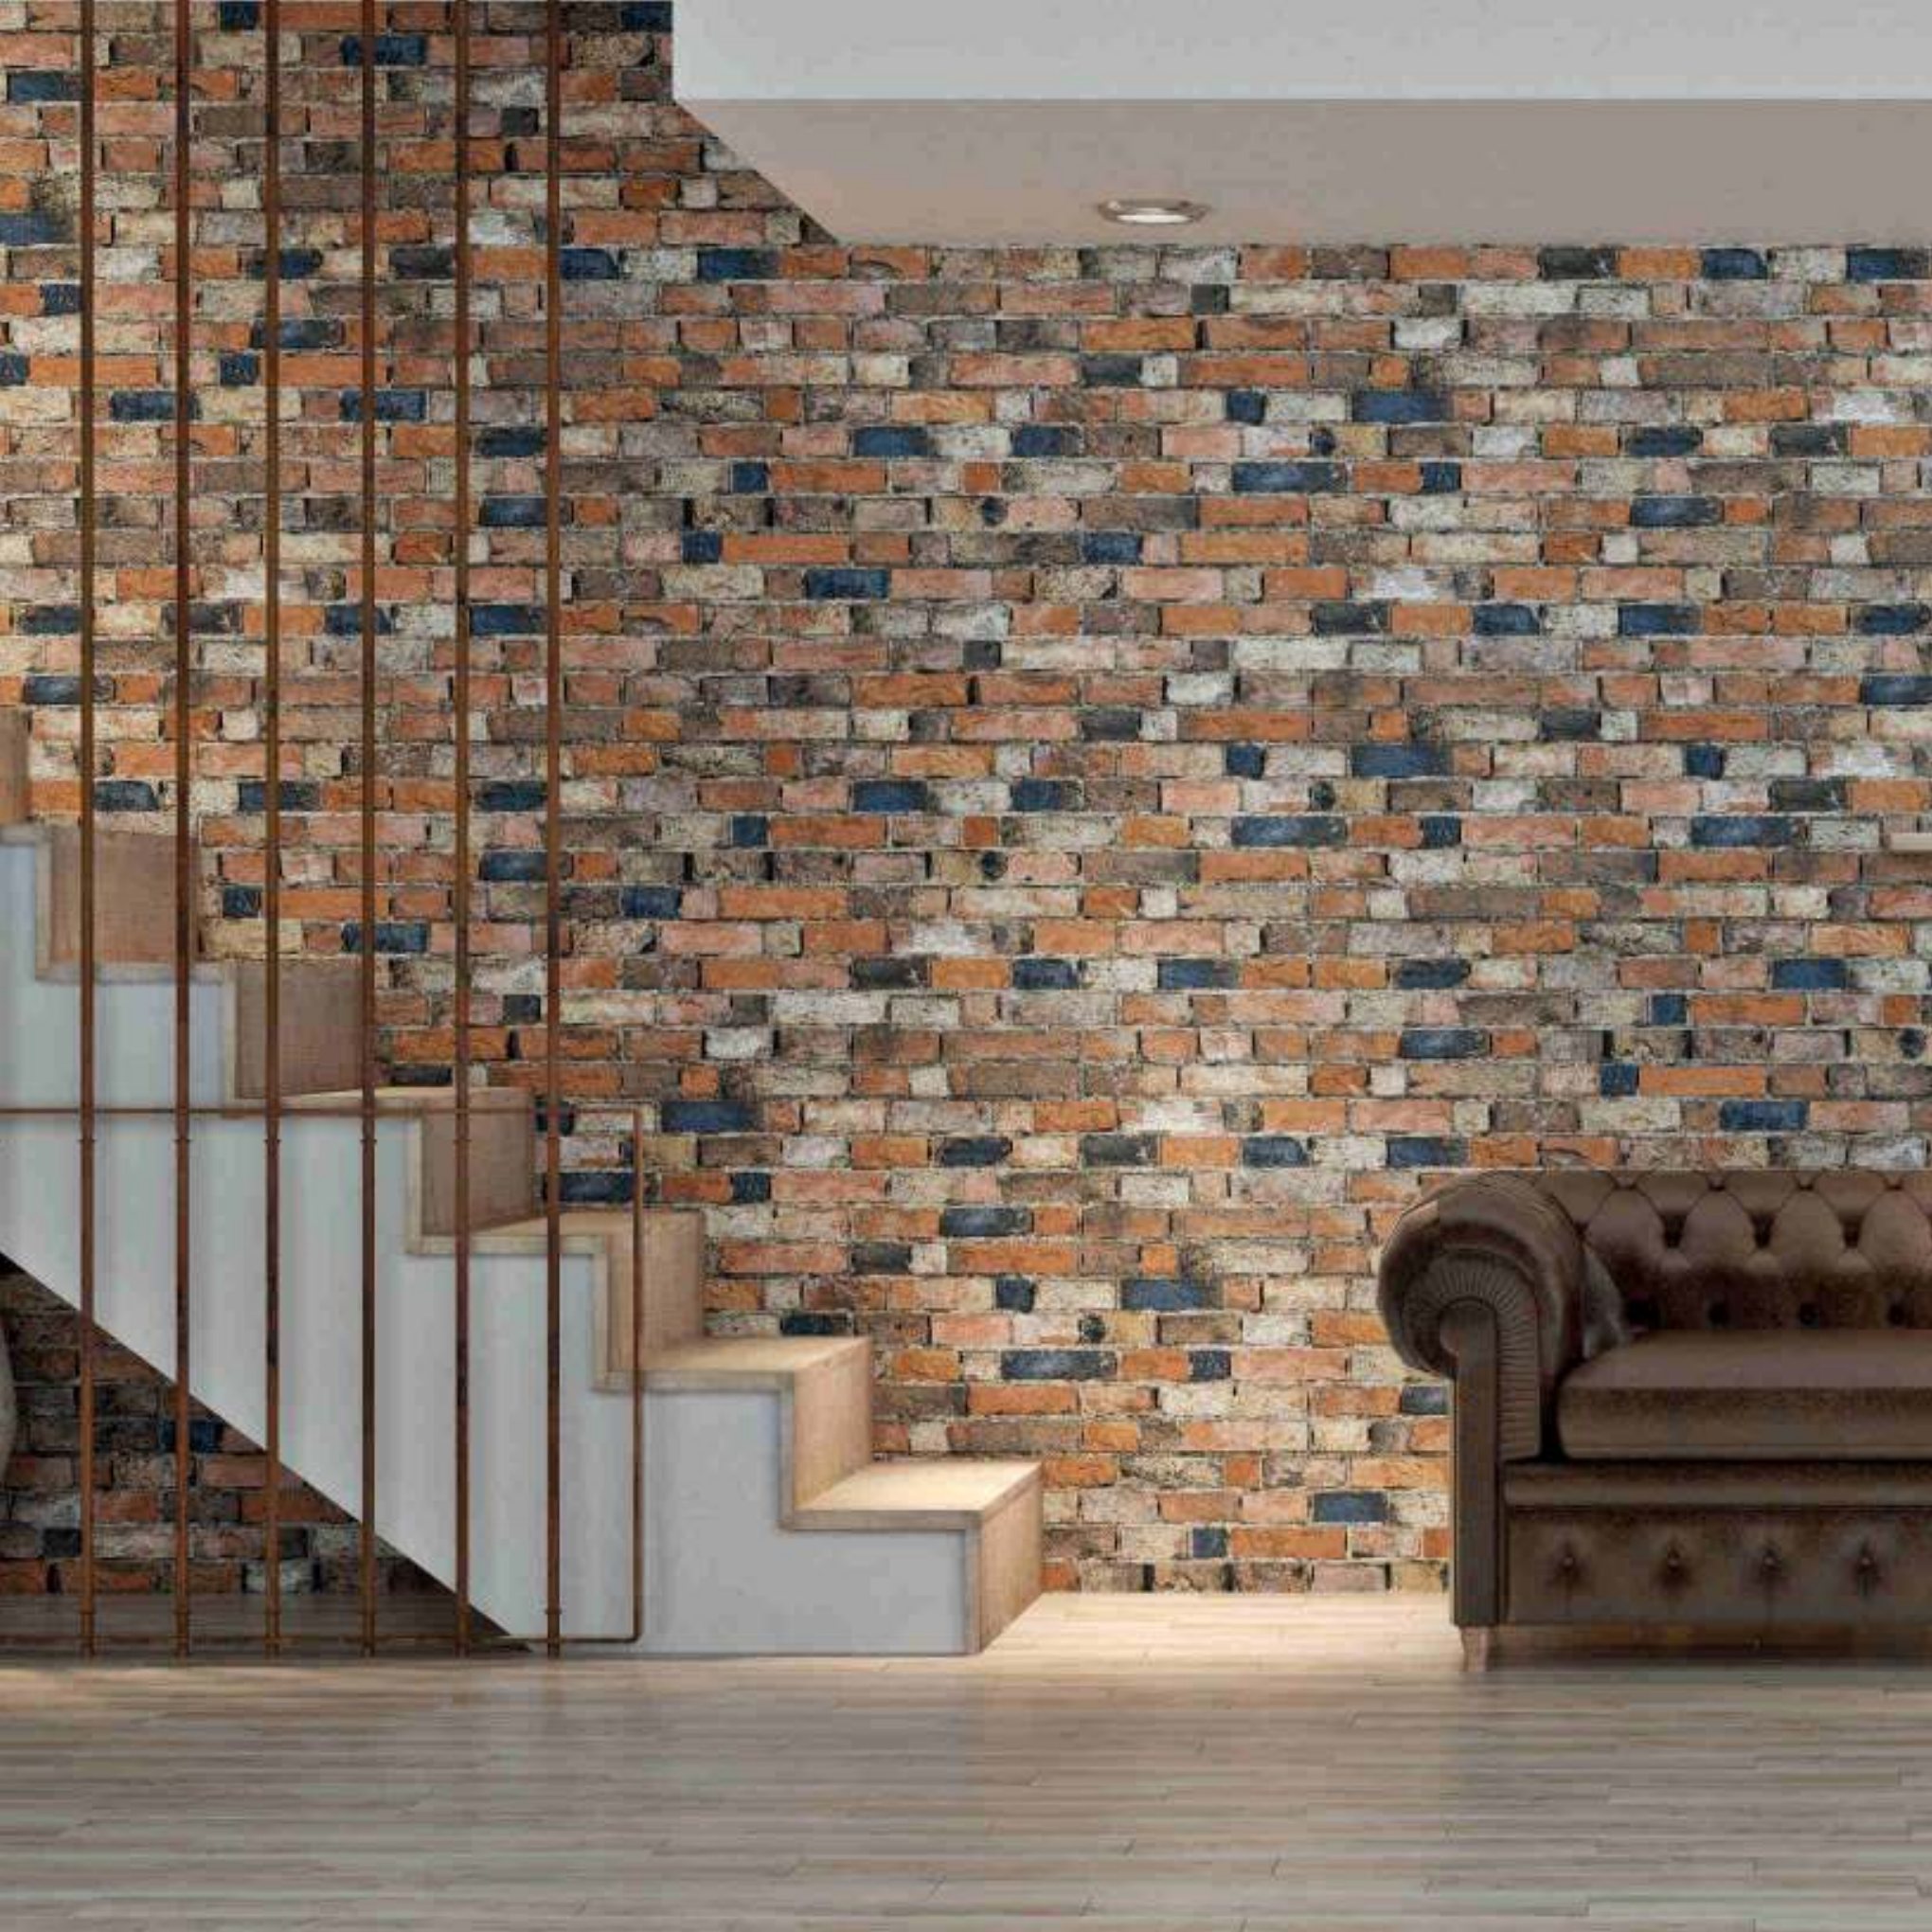

Old Caravista Rustic

Old Caravista Rustic

Old Caravista Rustic

Old Caravista Rustic

Old Caravista Rustic

Old Caravista Rustic

Zafiro

Porcelánico | Porcelain 32x48cm
Pasta Roja | Red Body 34x50cm