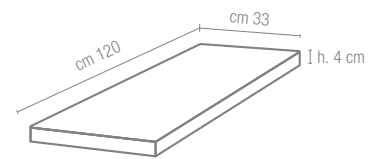

Gradino Step tread
 Nez de marche
 Stufenplatte
 cm 30x30 - 11³/₄"x11³/₄"
 cm 45x45 - 17³/₄"x17³/₄"
 cm 30x60 - 11³/₄"x23⁵/₈"
 cm 30x120 - 11³/₄"x47¹/₄"

Gradone (assemblato)
 cm 120x33 - 47¹/₄"x13"

Angolare (assemblato)
 cm 120x33 - 47¹/₄"x13"