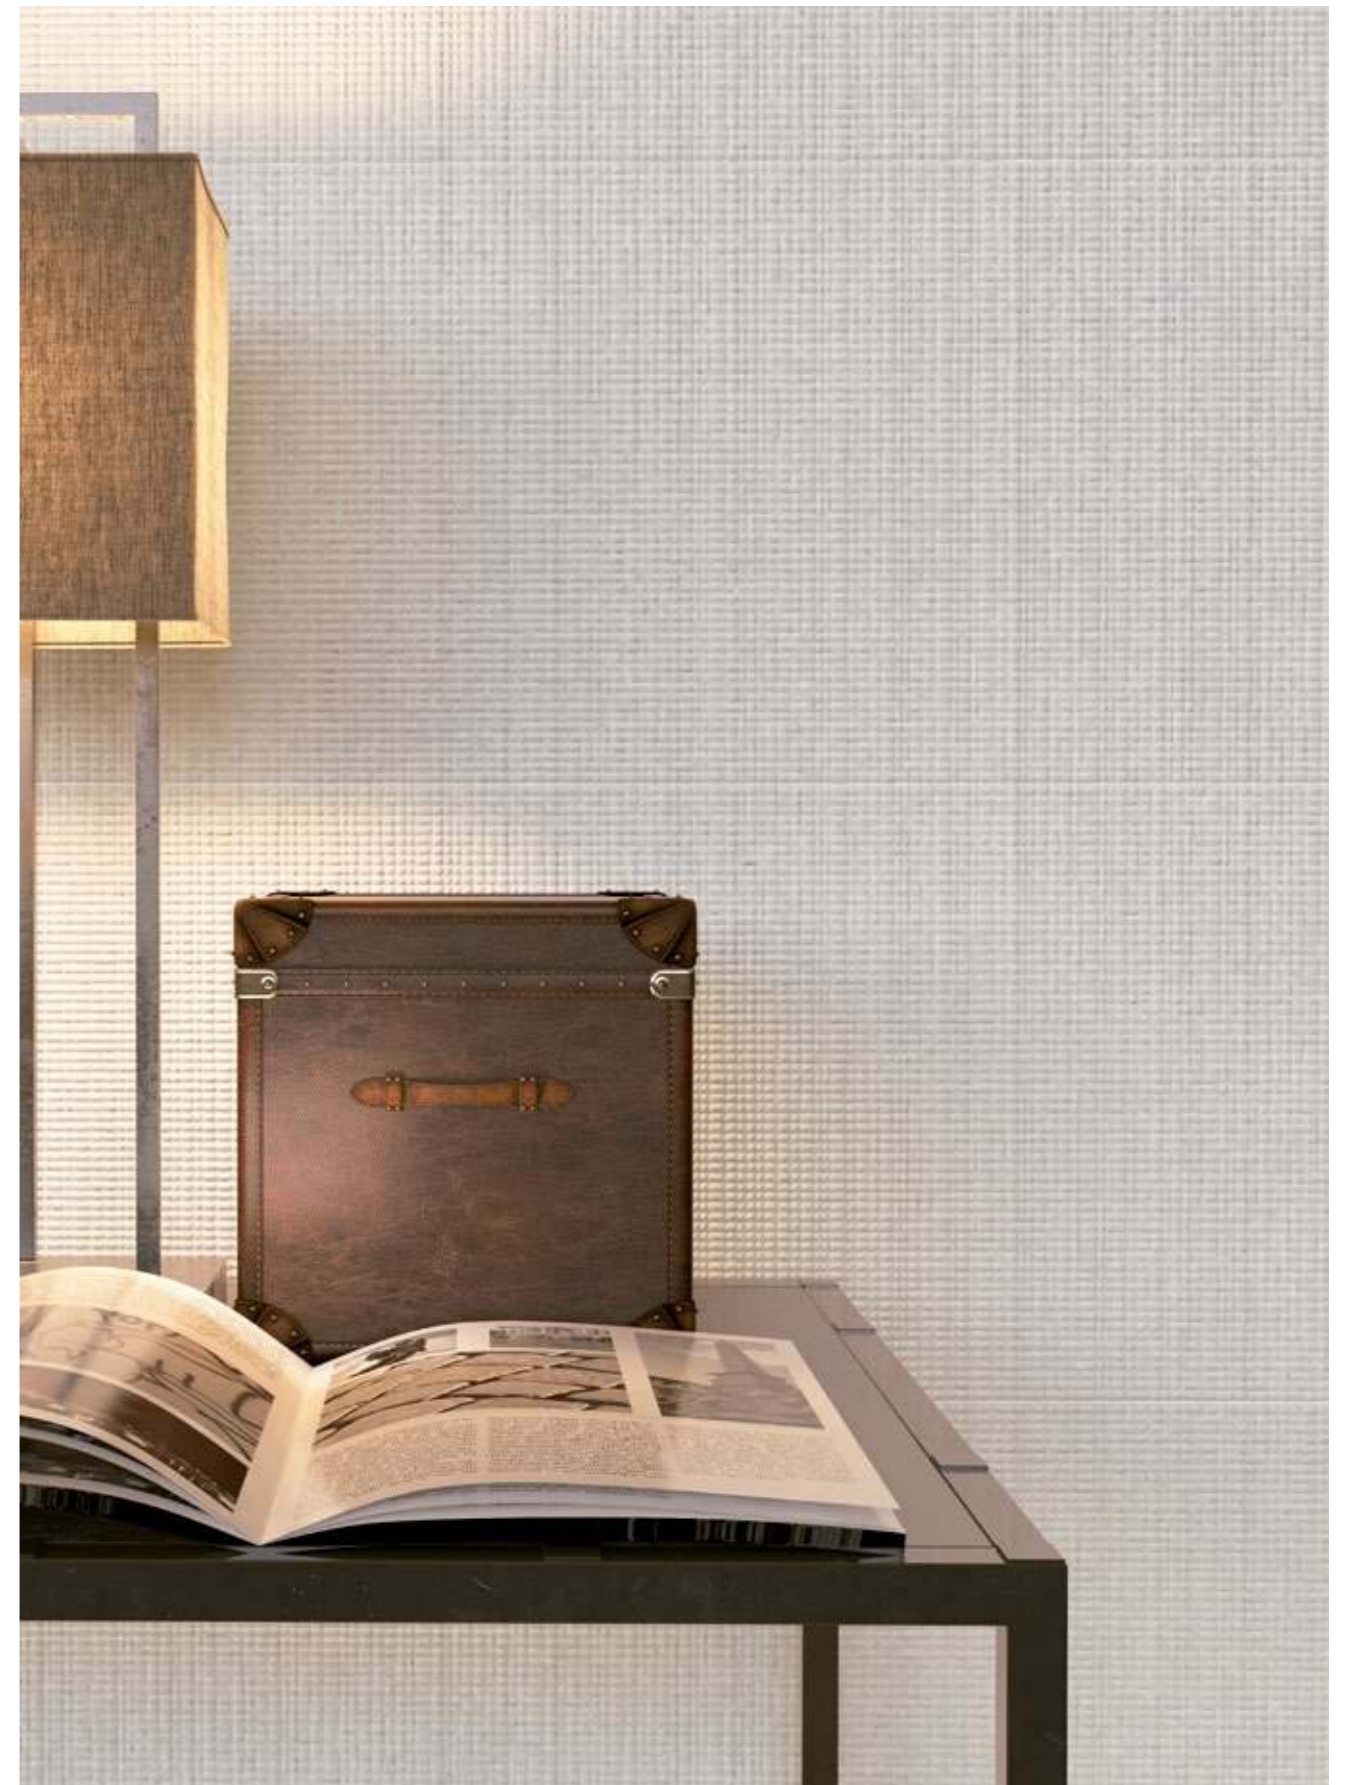

TALCO

NEW
COLLECTIONS
ZIRCONIO

UNIFORM
from tile to tile
UNIFORME
entre piezas

The **TALCO** collection uses the use of a very widespread material on our planet, giving it a renewed and different look and taking it to the utmost exponent. Through the combination of various textures, spaces that are reminiscent of those of yesteryear can be composed, providing warmth and comfort to our current homes.

La colección **TALCO** emplea el uso de un material muy extendido en nuestro planeta, confiriéndole un aspecto renovado y diferente y llevándolo al máximo exponente. Mediante la combinación de varias texturas, se pueden componer espacios que recuerdan a los de antaño, proporcionando calidez y confort a nuestros hogares actuales.

SIZE OPTIONS

WHITE BODY TILE:

30x90

COLLECTION SPECS

COLOURS:

TALCO

FINISHINGS:

MATT

PACKING LIST

SIZE FORMATO	PCS/BOX PZS/CJ	M²/BOX M²/CAJA	BOXES/PALLET CAJAS/PALLET	KG/BOX KG/CAJA	KG/PALLET KG/PALLET	M²/PALLET M²/PALLET
300x900x11,80	4	1,08	60	21,50	1307	64,80

TOKIO TALCO 30x90