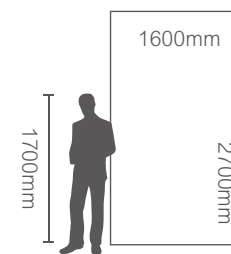

A-A1

MN005AP271606
MN005AY271606
鱼肚白 Calacatta White

1600x2700mm
干粒抛 / 数码哑光
Nanotech Polished / Satin(Matt)

- Scratch Resistant
- Colors Ultra-Nature
- Corrosion Resistance
- Stain Resistant
- Compression Resistant
- Fire Resistant