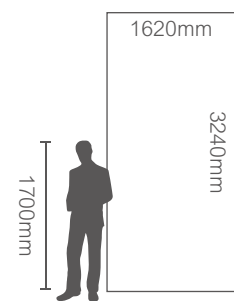

1600x3200mm
干粒抛 / 数码哑光
Nanotech Polished / Satin(Matt)

6mm

SURFACE CONTINUITY (Faces Supplied Randomly)

MORE ROOM

MORE ROOM

MN16320112L
锦绣河山 Arabescato

1620x3240mm
干粒抛
Nanotech Polished

ONE FACE