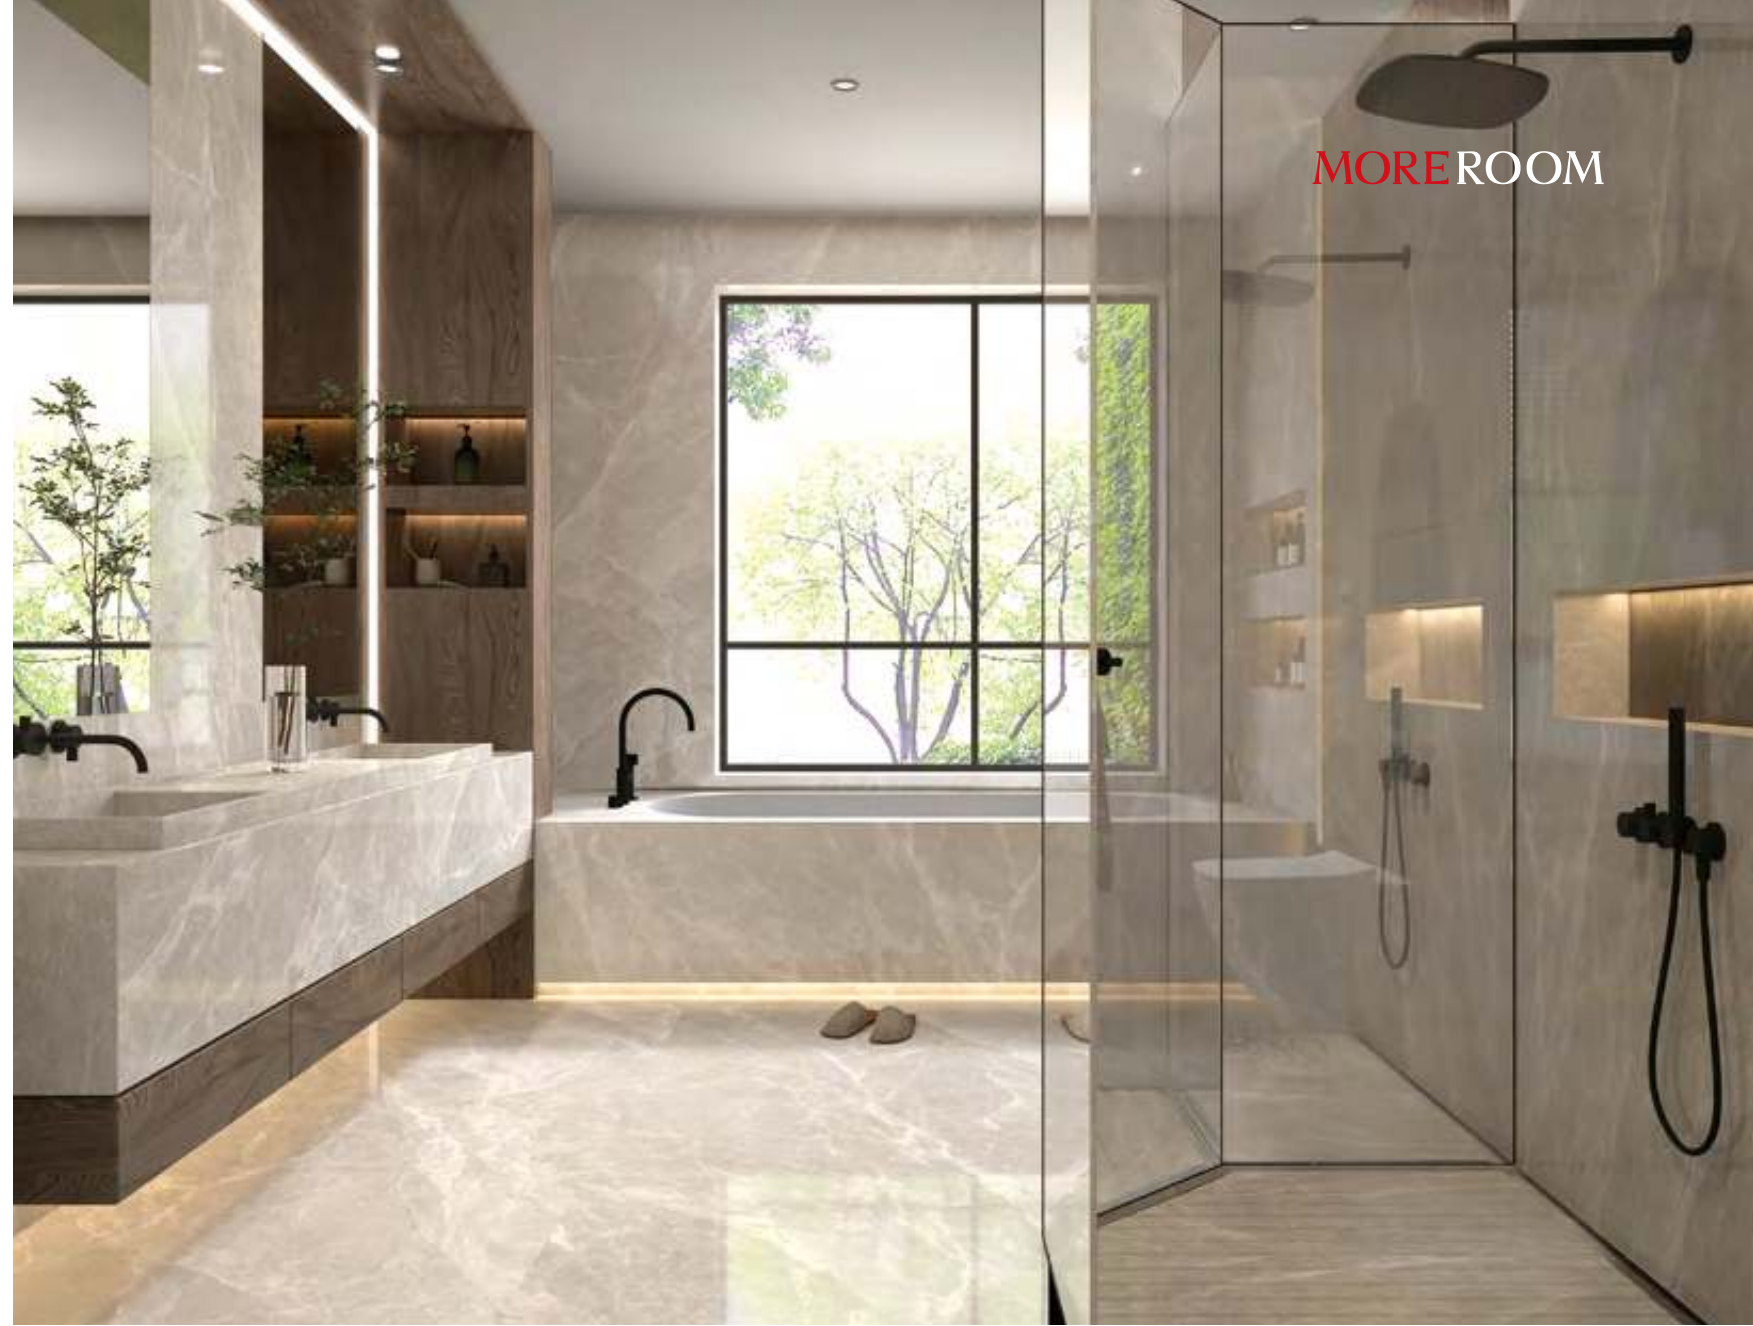

SURFACE CONTINUITY (Faces Supplied Randomly)

A-B-C

MORE ROOM

MORE ROOM

MN067AP261206
梵高灰 Van Gogh Grey

1200x2600mm
干粒抛
Nanotech Polished

SURFACE CONTINUITY (Faces Supplied Randomly)

A-B-C