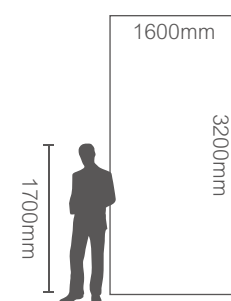

MORE ROOM

MN16320111L-A
风舞九天 Statuario

1600x3200mm
干粒抛 / 数码哑光
Nanotech Polished / Satin(Matt)

6mm

- Scratch Resistant
- Colors Ultra-Nature
- Corrosion Resistance
- Stain Resistant
- Compression Resistant
- Fire Resistant