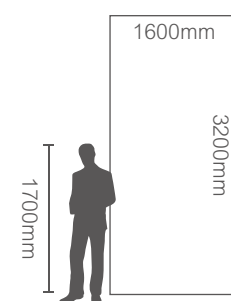

SURFACE CONTINUITY (Faces Supplied Randomly)

A-B

MORE ROOM

MN16320208L-A
金玉满堂
Marmo Antico

1600x3200mm
干粒抛
Nanotech Polished

6mm

MORE ROOM

SURFACE CONTINUITY (Faces Supplied Randomly)