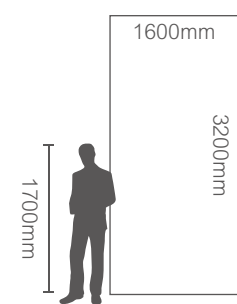

MN16320106L-A
金城千里
Calacatta Oro

1600x3200mm
干粒抛 / 数码哑光
Nanotech Polished / Satin(Matt)

SURFACE CONTINUITY (Faces Supplied Randomly)