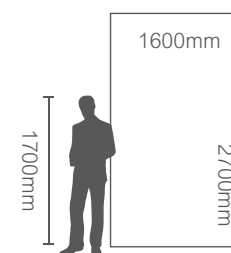

1600x2700mm
干粒抛
Nanotech Polished

SURFACE CONTINUITY (Faces Supplied Randomly)

A-B-C

MORE ROOM

MORE ROOM

MN041AP271606
雅士白 Ariston White

1600x2700mm
干粒抛
Nanotech Polished

SURFACE CONTINUITY (Faces Supplied Randomly)