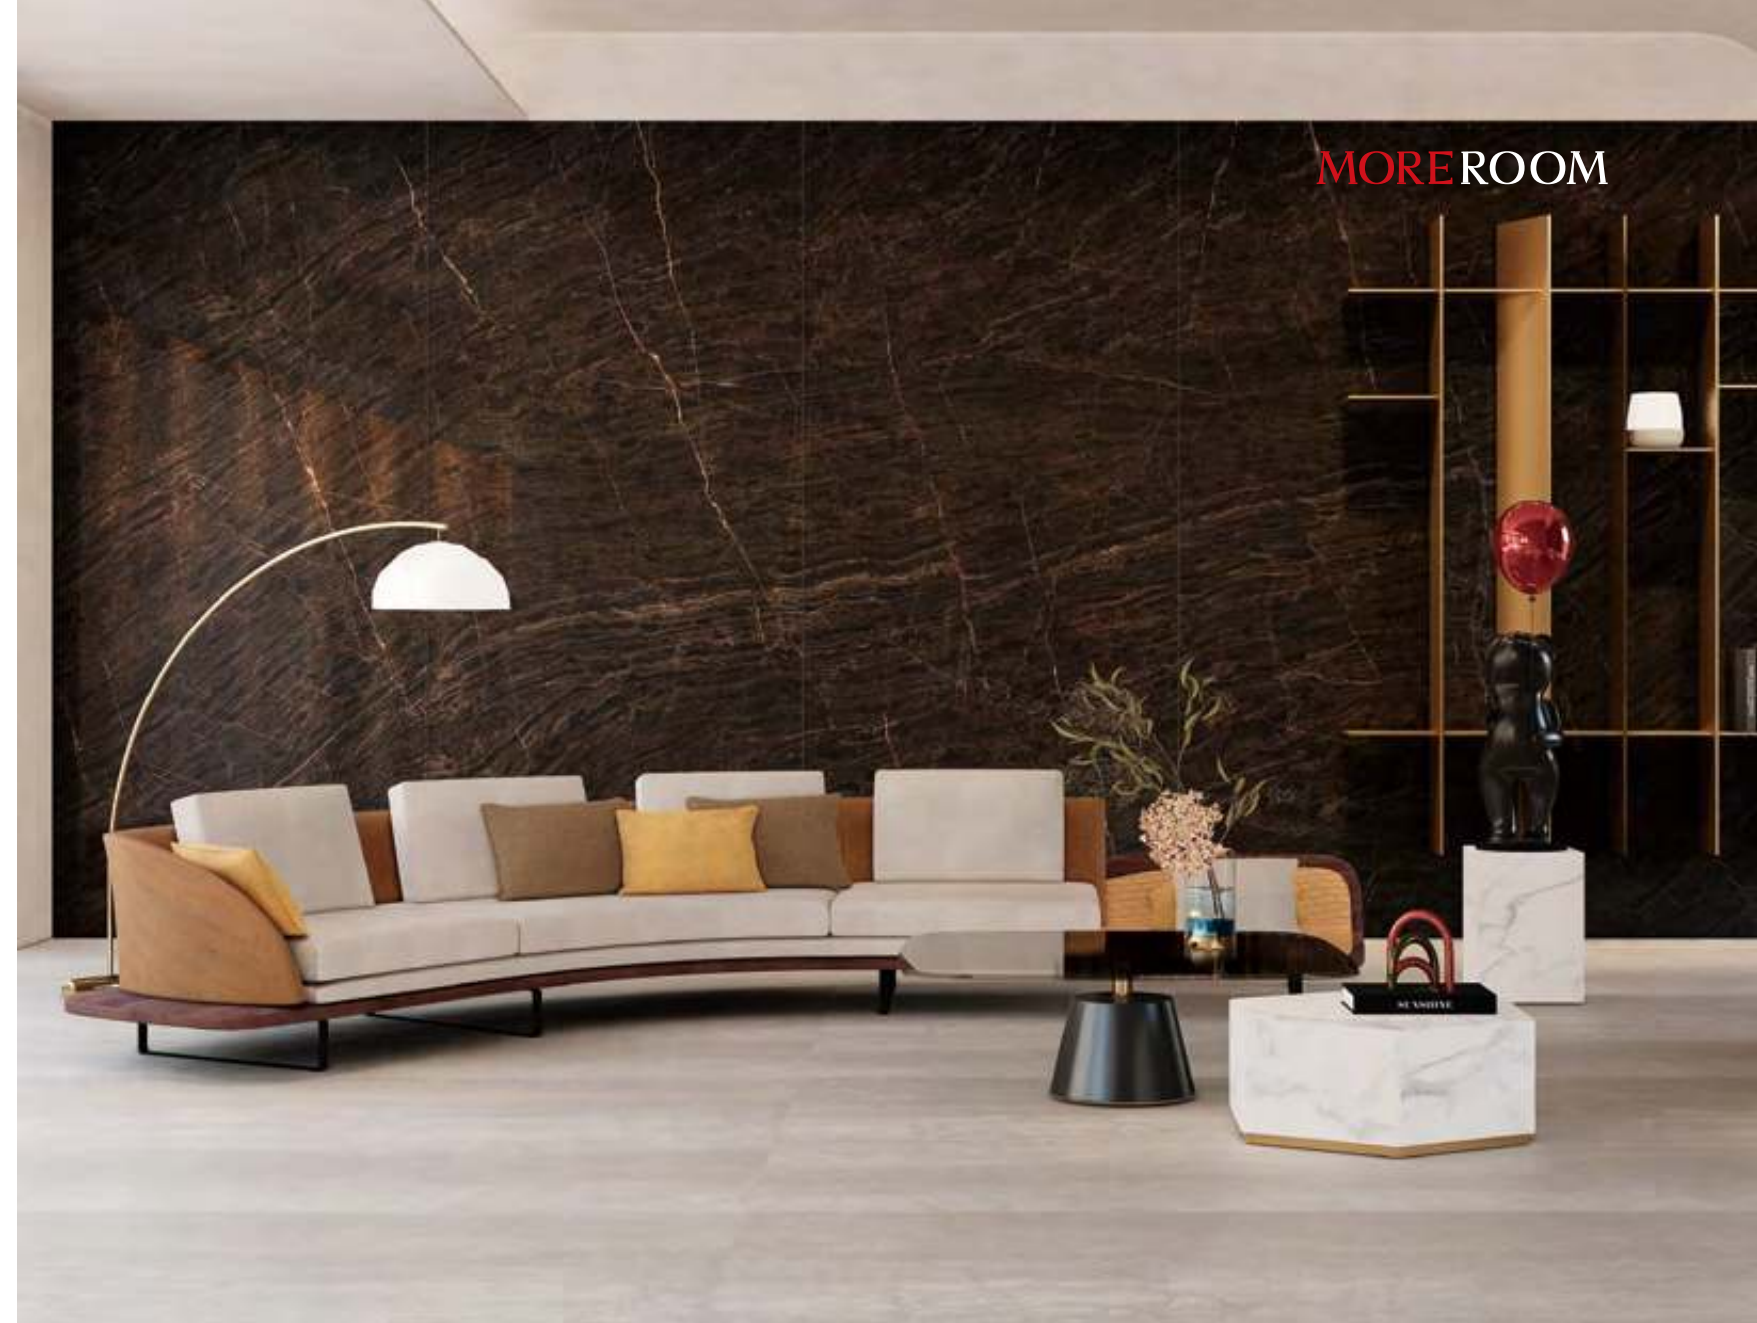

MORE ROOM

MORE ROOM

MN025CP261206

欧网 Mondotte

1200x2600mm

干粒抛

Nanotech Polished