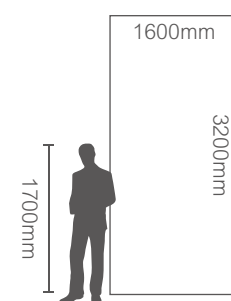

MORE ROOM

MORE ROOM

MN16320119L-A
火树银花 Carrara

1600x3200mm
干粒抛 / 数码哑光
Nanotech Polished / Satin(Matt)

6mm

SURFACE CONTINUITY (Faces Supplied Randomly)