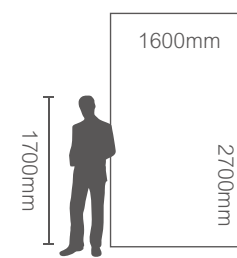

1600x2700mm
干粒抛
Nanotech Polished

SURFACE CONTINUITY (Faces Supplied Randomly)

A-B-C

MORE ROOM

MORE ROOM

MN041AP271606
雅士白 Ariston White

1600x2700mm
干粒抛
Nanotech Polished

SURFACE CONTINUITY (Faces Supplied Randomly)