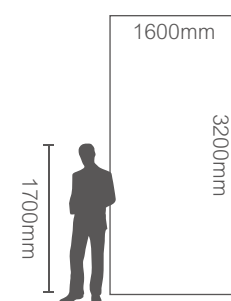

MN16320116L-A
一衣带水
Statuario Pura

1600x3200mm
干粒抛 / 数码哑光
Nanotech Polished / Satin(Matt)

SURFACE CONTINUITY (Faces Supplied Randomly)

A-B