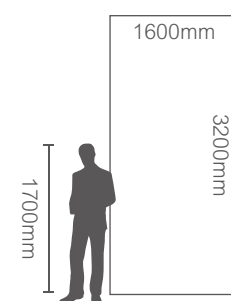

1600x3200mm
干粒抛
Nanotech Polished