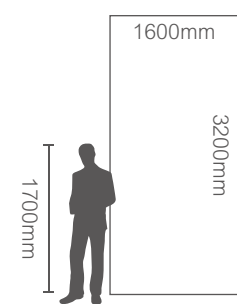

ONE FACE

MN16320209L-A
流星赶月 Wave

1600x3200mm
干粒抛
Nanotech Polished

SURFACE CONTINUITY (Faces Supplied Randomly)

A-B

MN16320307L-A
皓月当空
Emotion Pride

1600x3200mm
干粒抛
Nanotech Polished

6mm