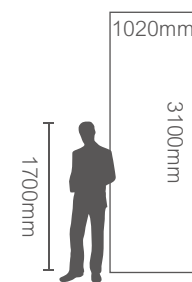

1020x3100mm
数码哑光
Satin(Matt)

ONE FACE

MN10310301L
流金岁月 Noir Desire

1020x3100mm
干粒抛
Nanotech Polished

ONE FACE

ORIGINAL ULTRA-REALISTIC

(岩板 2.0) 超逼真大理石岩板

MORE ROOM