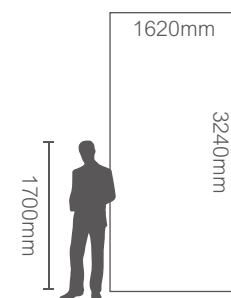

1620x3240mm
模具数码哑光
Honed

ONE FACE