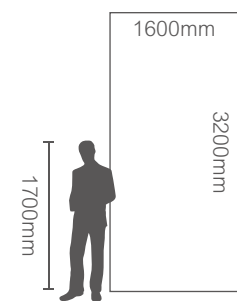

MORE ROOM

MORE ROOM

MN16320118L-A
卧虎藏龙
Nobile Vena Grigia

1600x3200mm
干粒抛 / 数码哑光
Nanotech Polished / Satin(Matt)

SURFACE CONTINUITY (Faces Supplied Randomly)

A-B