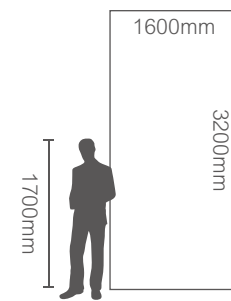

MORE ROOM

MORE ROOM

MN16320114
蛟龙戏水 Statuario

1600x3200mm
干粒抛
Nanotech Polished

6mm

SURFACE CONTINUITY (Faces Supplied Randomly)

A-B