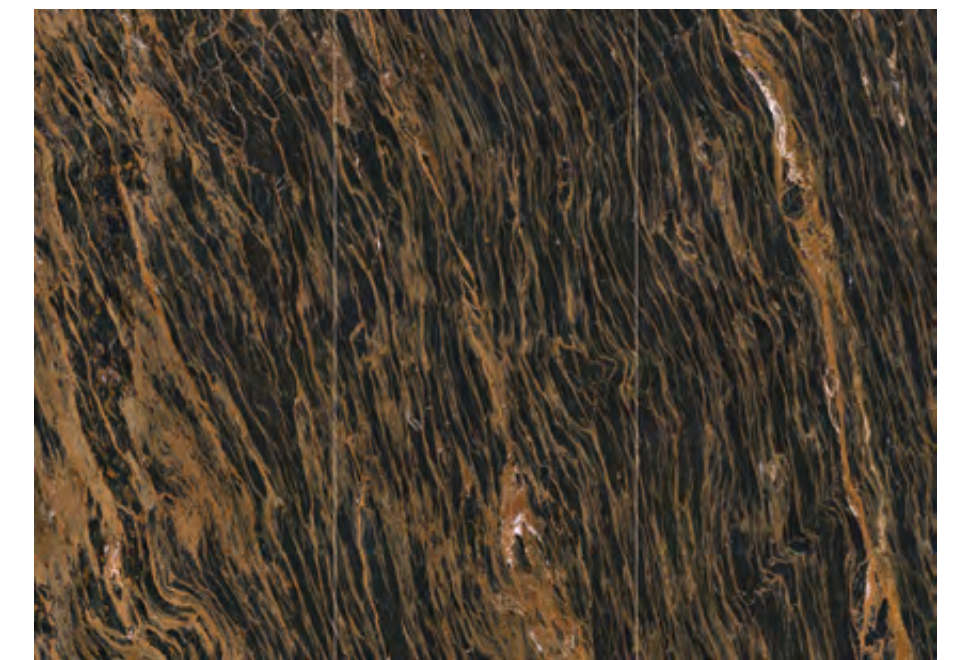

MN033CP261206
黑金木纹 Persian Portoro

1200x2600mm
干粒抛
Nanotech Polished

SURFACE CONTINUITY (Faces Supplied Randomly)

MORE ROOM

MN033CP261206
黑金木纹 Persian Portoro

MORE ROOM

MN035BP261206
波利维亚蓝 Bolivia Blue

1200x2600mm
干粒抛
Nanotech Polished