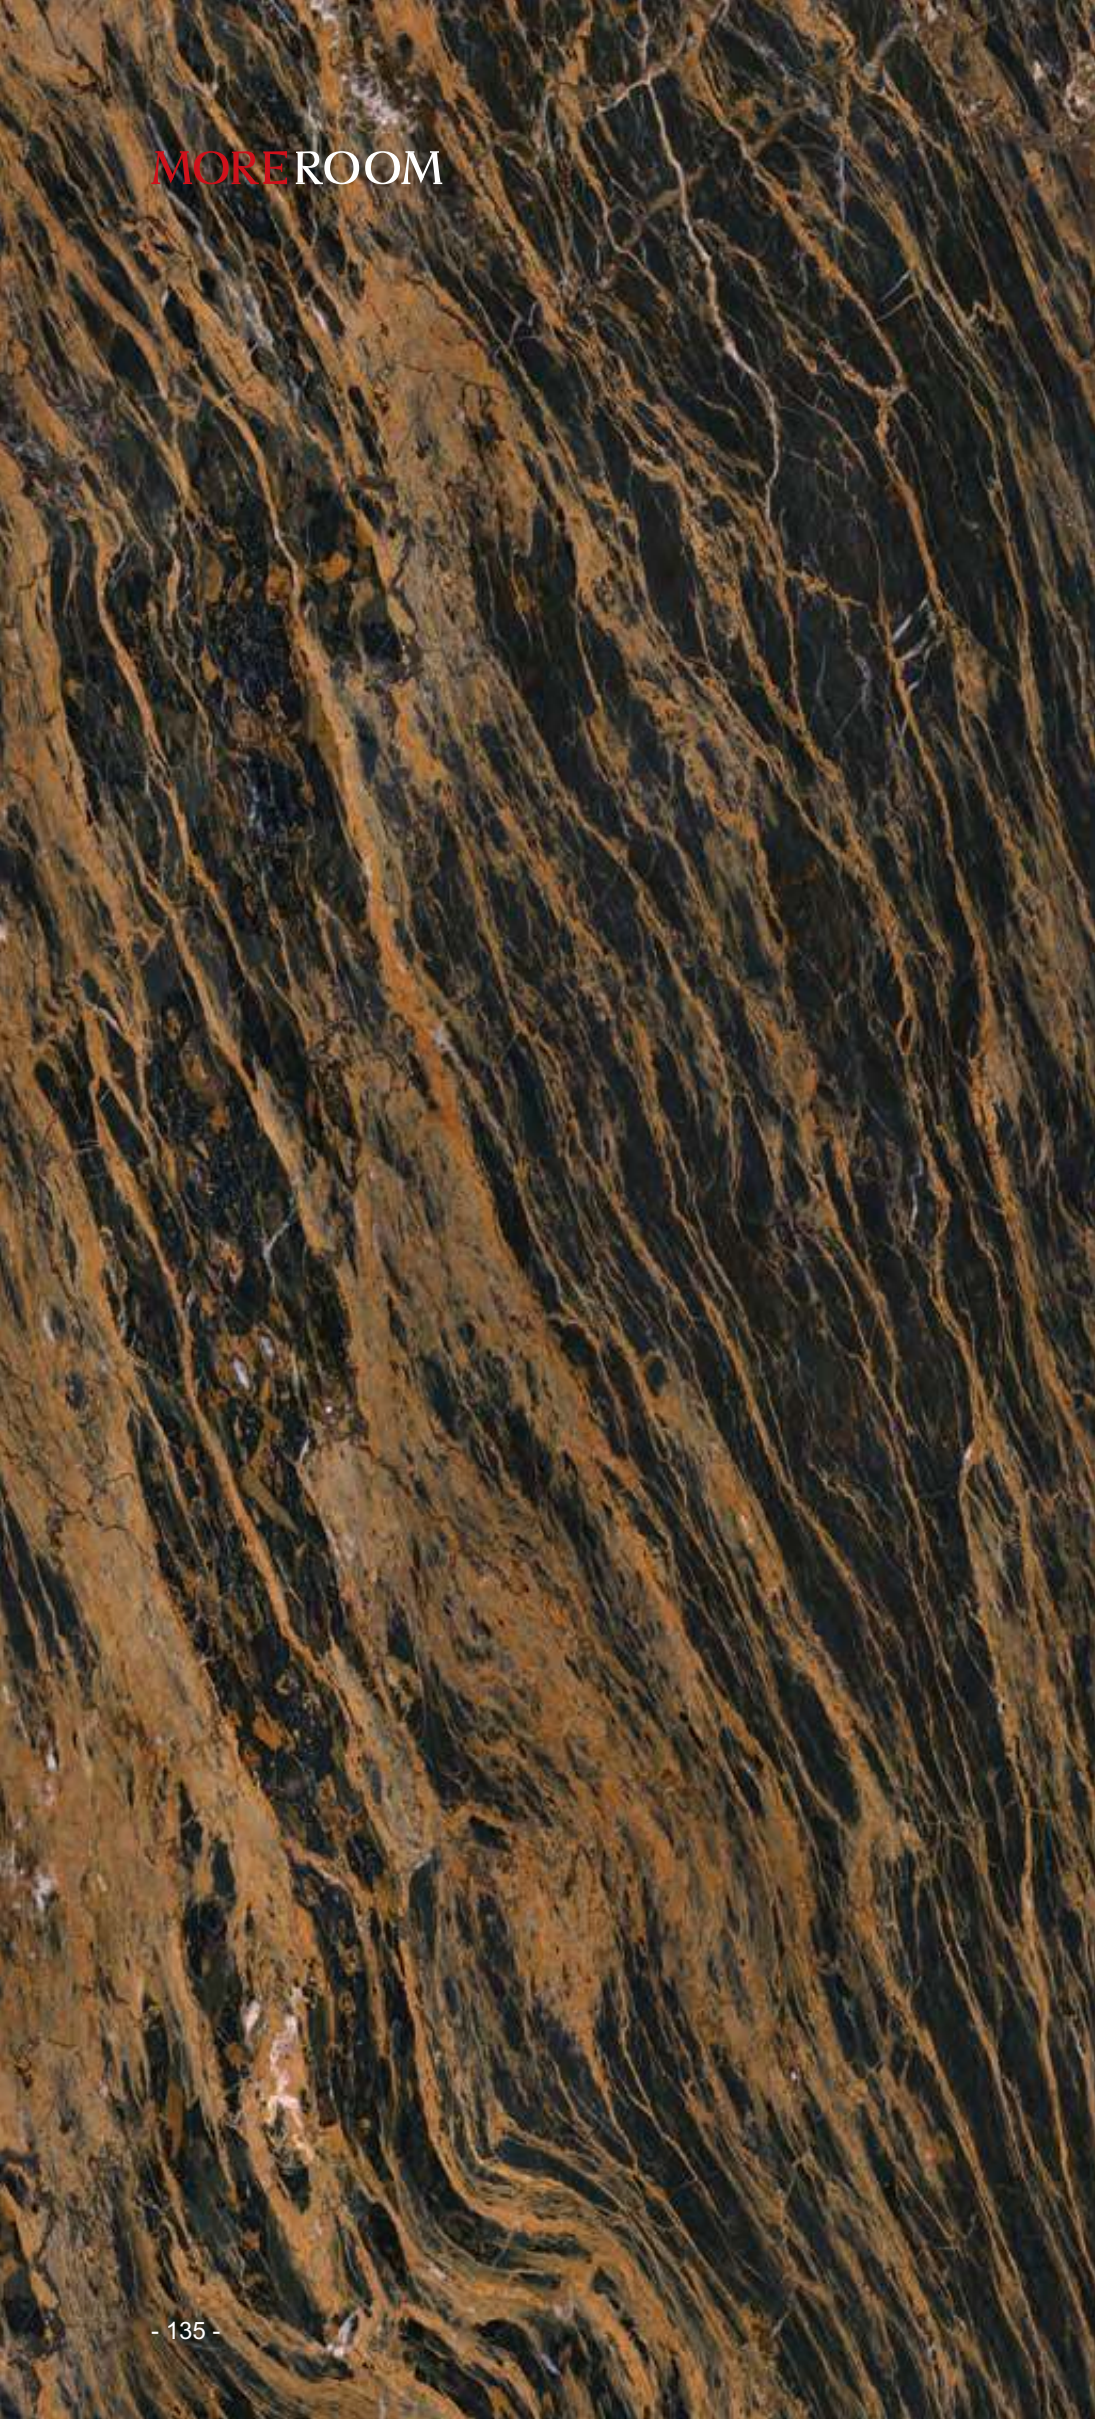

MN033CP261206
黑金木纹 Persian Portoro

1200x2600mm
干粒抛
Nanotech Polished

SURFACE CONTINUITY (Faces Supplied Randomly)