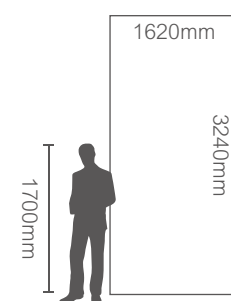

1600x3200mm
干粒抛 / 数码哑光
Nanotech Polished / Satin(Matt)

SURFACE CONTINUITY (Faces Supplied Randomly)

A-B-C-D

MORE ROOM

MN16320210L-A
玉龙雪山 Extreme

1600x3200mm
干粒抛
Nanotech Polished

6mm

MORE ROOM