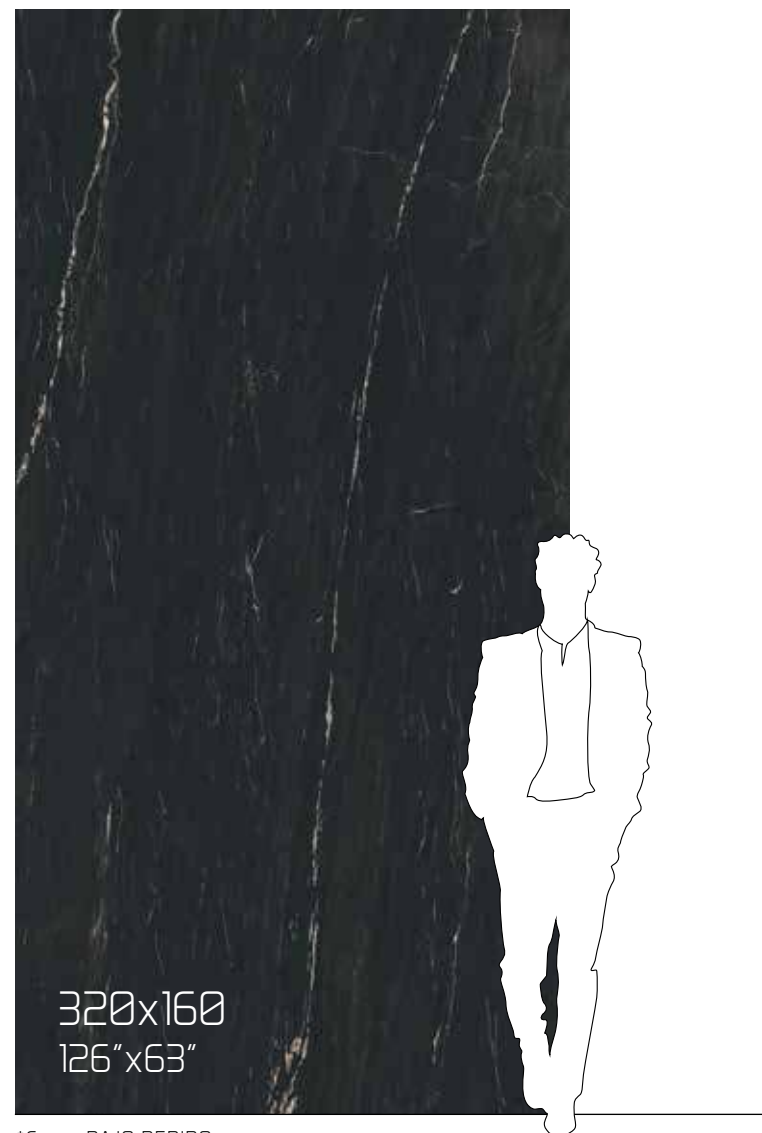

NEW
BELVEDERE BLACK

ESPEJOR / THICKNESS *6 / **12** mm.

320x160
126"x63"

*6 mm BAJO PEDIDO
*6 mm UPON REQUEST

BY TAU

SOFT MATT
6mm M49 / **12mm** M54

POLISHED
6mm M50 / **12mm** M56