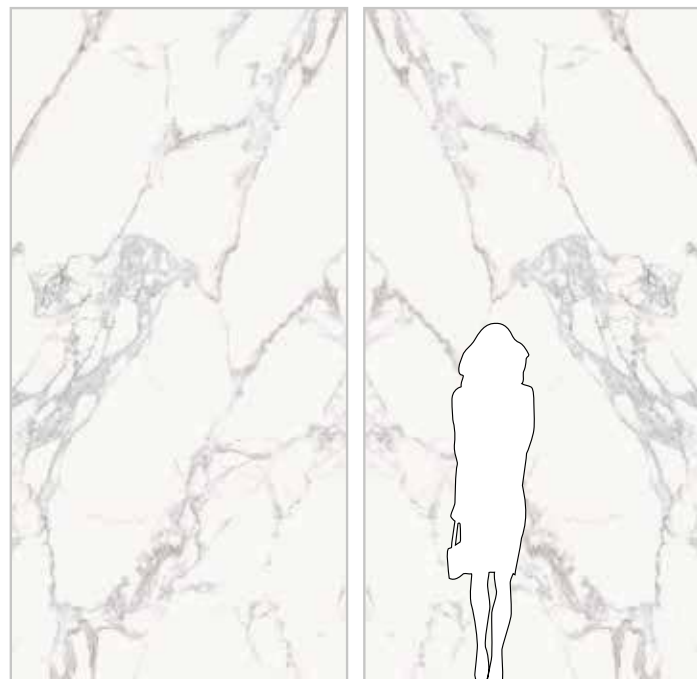

COLOCACIÓN / LAYING 2