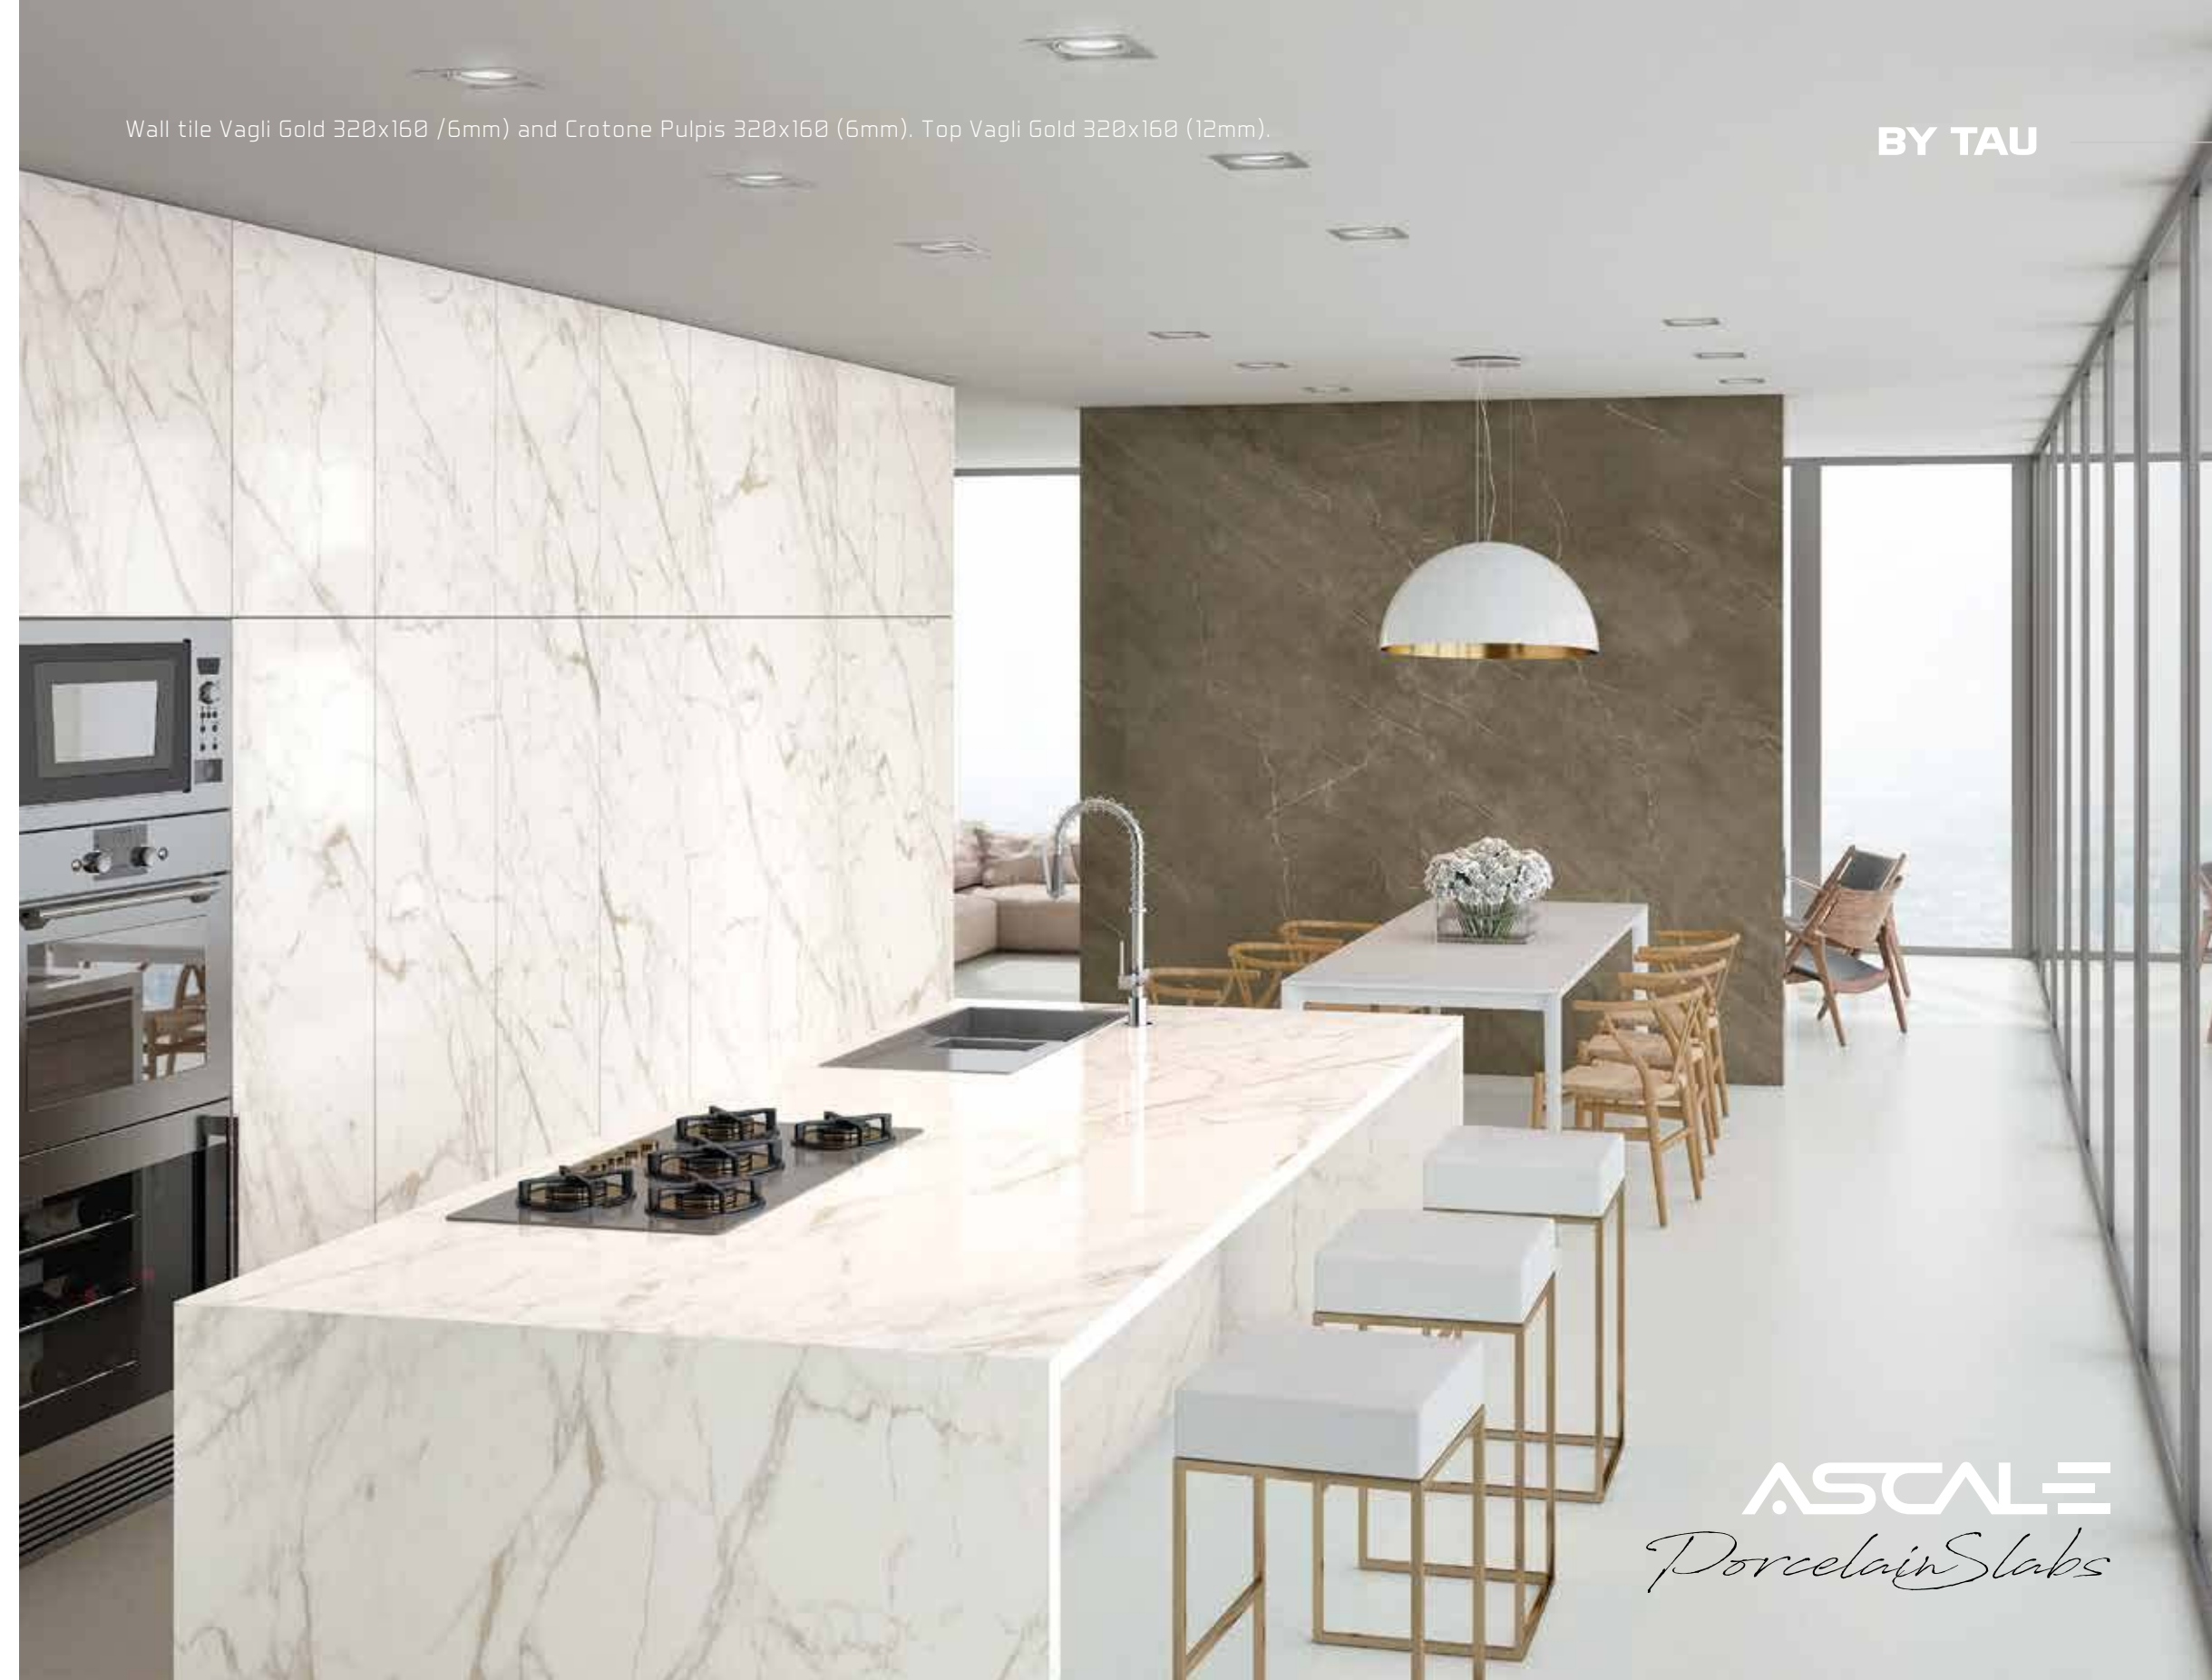

▼ 6 mm.
▲

AUREA VAGLI
29.5x26.5
11 3/4" x 10 3/4"
P 26

SQR VAGLI
28x28
11 1/4" x 11 1/4"
P 26

Wall tile Vagli Gold 320x160 /6mm) and Crotone Pulpis 320x160 (6mm). Top Vagli Gold 320x160 (12mm).

BY TAU

BY TAU