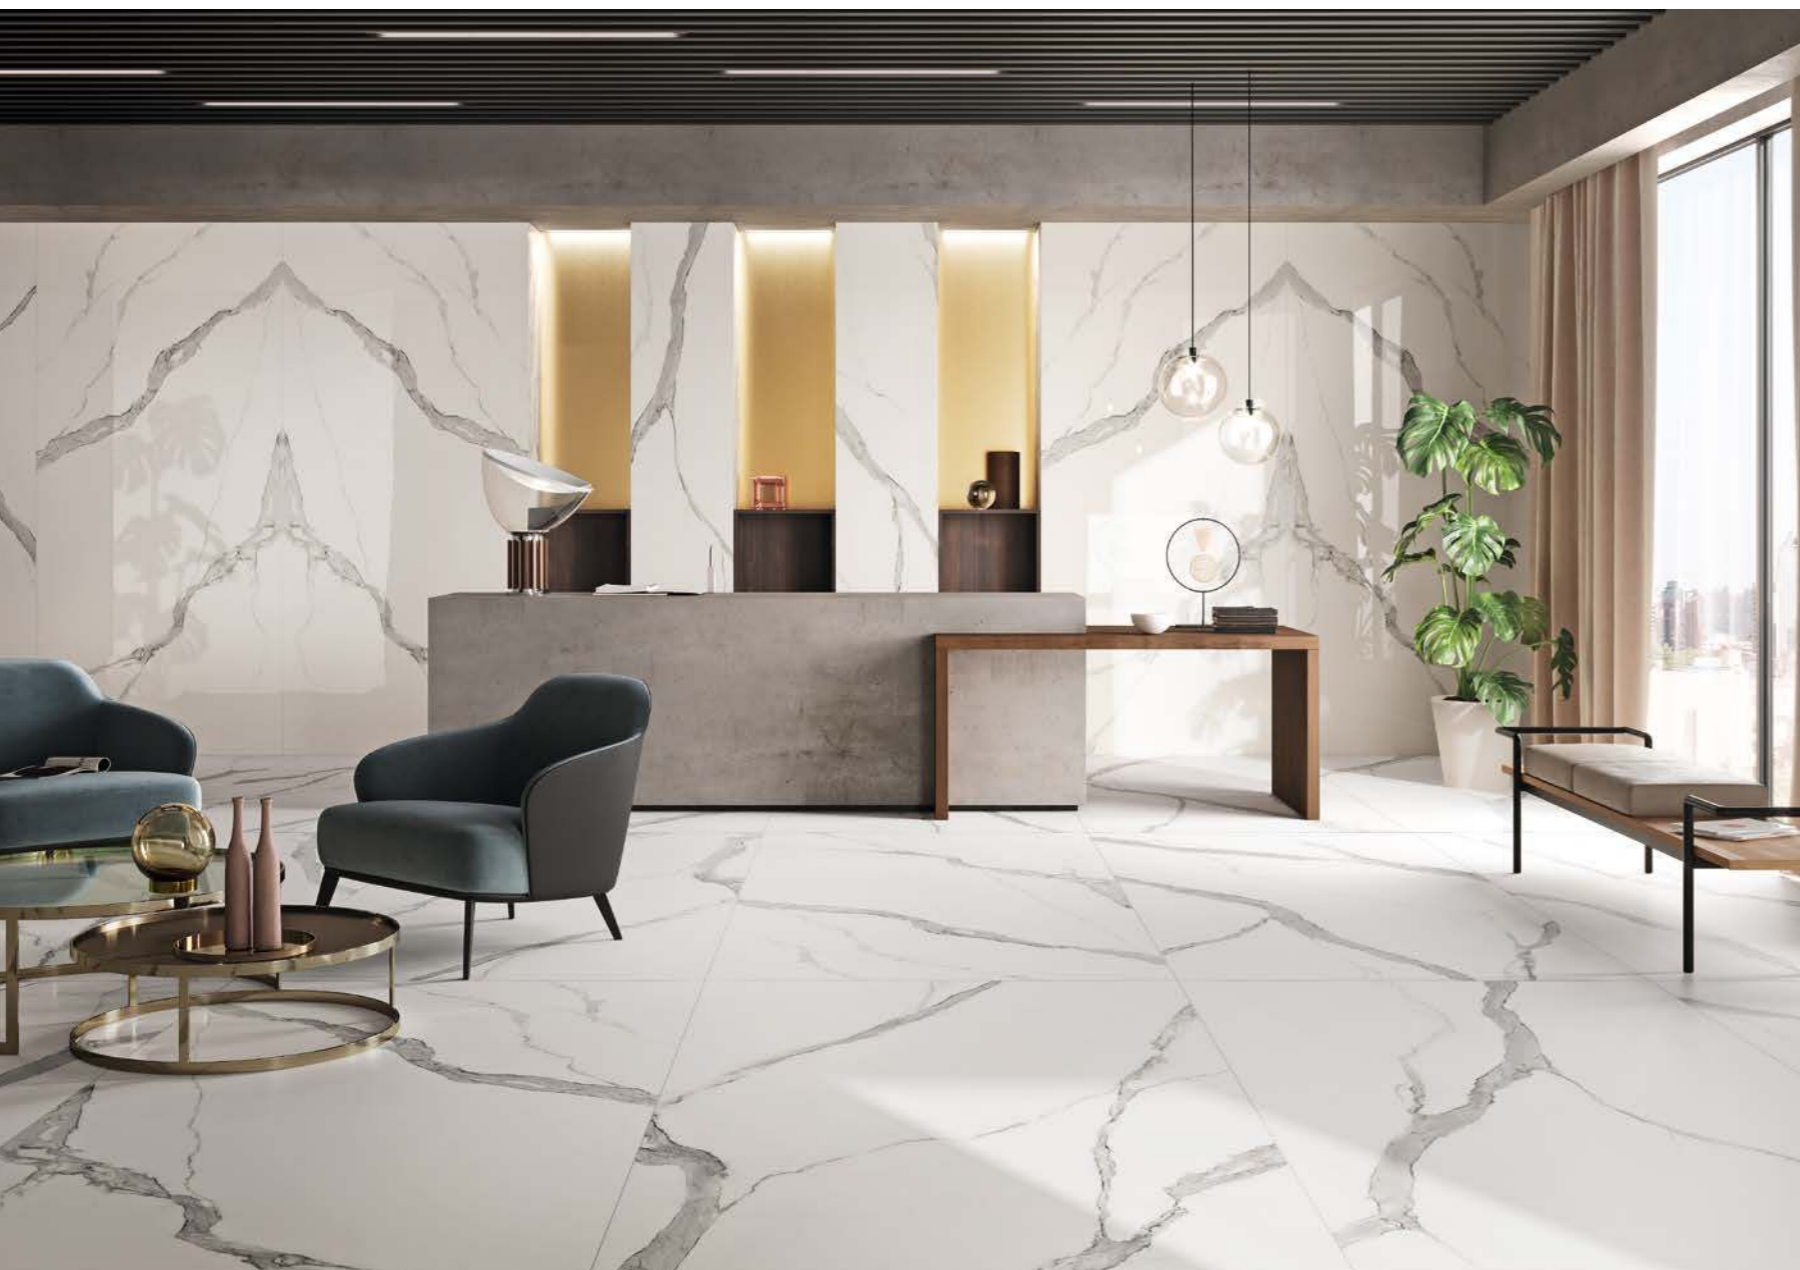

”
Eternity 0.3

Statuario White Lux 120x260 cm Rect - 48"x102" _Statuario White Lux Bookmatch 120x260 cm Rect - 48"x102"
Statuario White Soft 120x260 cm Rect - 48"x102"